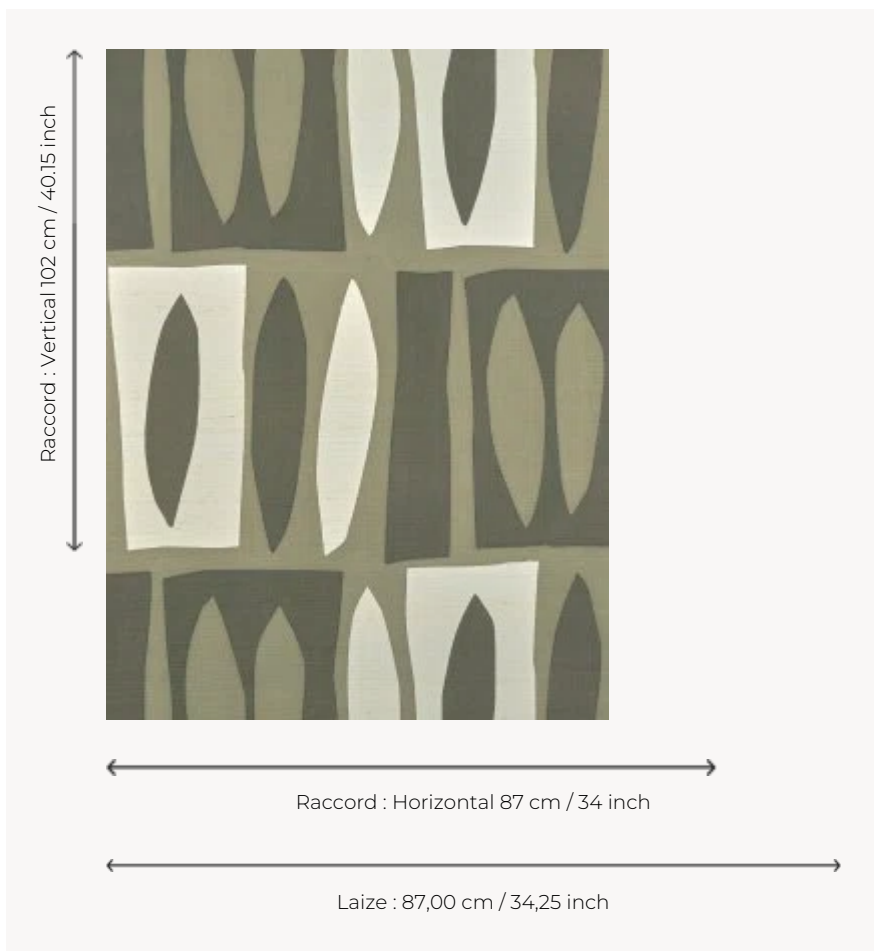

FP973003 TUAMOTU

Contemporary drawing realized with ink illustrating an abstraction of the elegant and fascinating silhouettes of the islands of the Tuamotu archipelago. The printing on a straw support backed on non-woven fabric gives the wallpaper a natural originality.

FP973003 - Cocotier

Pierre Frey

TYPE	Small width printed wallpapers - Straws and similar materials
SALES UNIT	Available per meter/yard
BACKING	NON WOVEN
COMPOSITION	100 % Straw
WIDTH	87 cm / 34,25 inch
REPEAT	H: 87 cm - 34,00 inch V: 102 cm - 40,15 inch Straight repeat
WEIGHT	230 gr / m ²
CARE	
TRIMMING	Trimmed
HANGING/REMOVING	Paste the wall Strippable
CERTIFICATIONS	EUROCLASS C-s1,d0 ASTM E84 Class A
NOTES	Flame retardant backing
INFORMATION	Panel effect Inherent irregularities from the natural fiber
BOOK	F9979PPFREY40