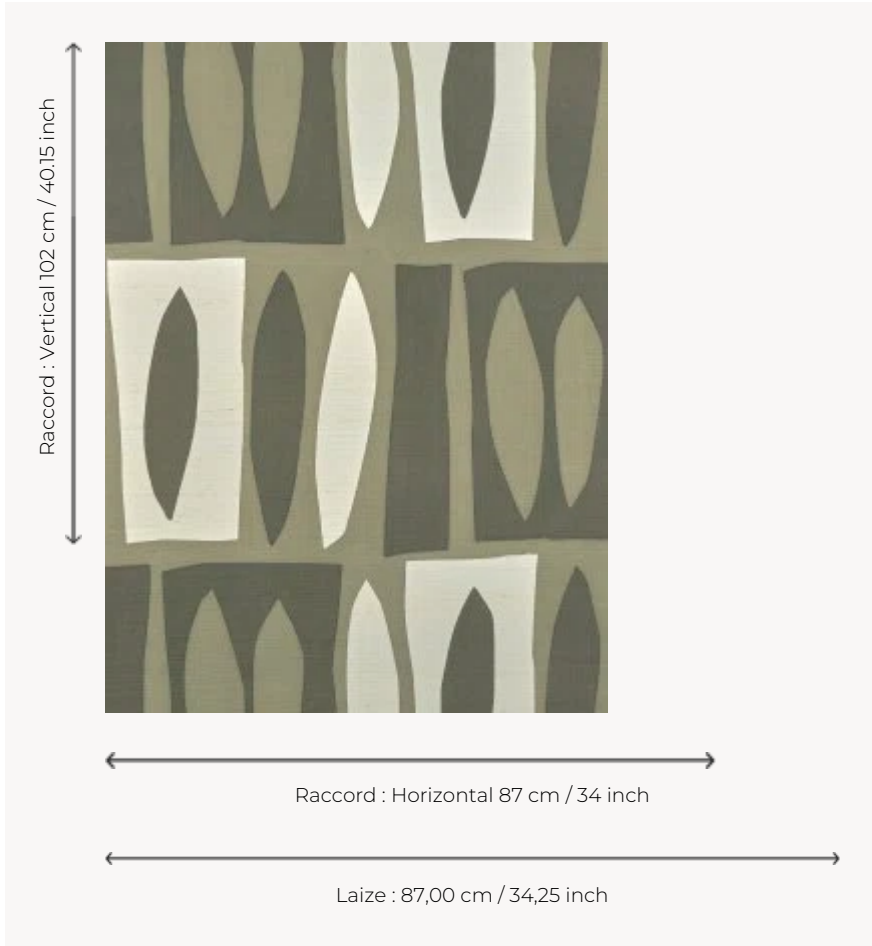

## FP973003 TUAMOTU

Contemporary drawing realized with ink illustrating an abstraction of the elegant and fascinating silhouettes of the islands of the Tuamotu archipelago. The printing on a straw support backed on non-woven fabric gives the wallpaper a natural originality.

### Pierre Frey

<b>TYPE</b>	Small width printed wallpapers - Straws and similar materials
<b>SALES UNIT</b>	Available per meter/yard
<b>BACKING</b>	NON WOVEN
<b>COMPOSITION</b>	100 % Straw
<b>WIDTH</b>	87 cm / 34,25 inch
<b>REPEAT</b>	H: 87 cm - 34,00 inch V: 102 cm - 40,15 inch Straight repeat
<b>WEIGHT</b>	230 gr / m <sup>2</sup>
<b>CARE</b>	
<b>TRIMMING</b>	Trimmed
<b>HANGING/REMOVING</b>	Paste the wall Strippable
<b>CERTIFICATIONS</b>	EUROCLASS C-s1,d0 ASTM E84 Class A
<b>NOTES</b>	Flame retardant backing
<b>INFORMATION</b>	Panel effect Inherent irregularities from the natural fiber
<b>BOOK</b>	F9979PPFREY40