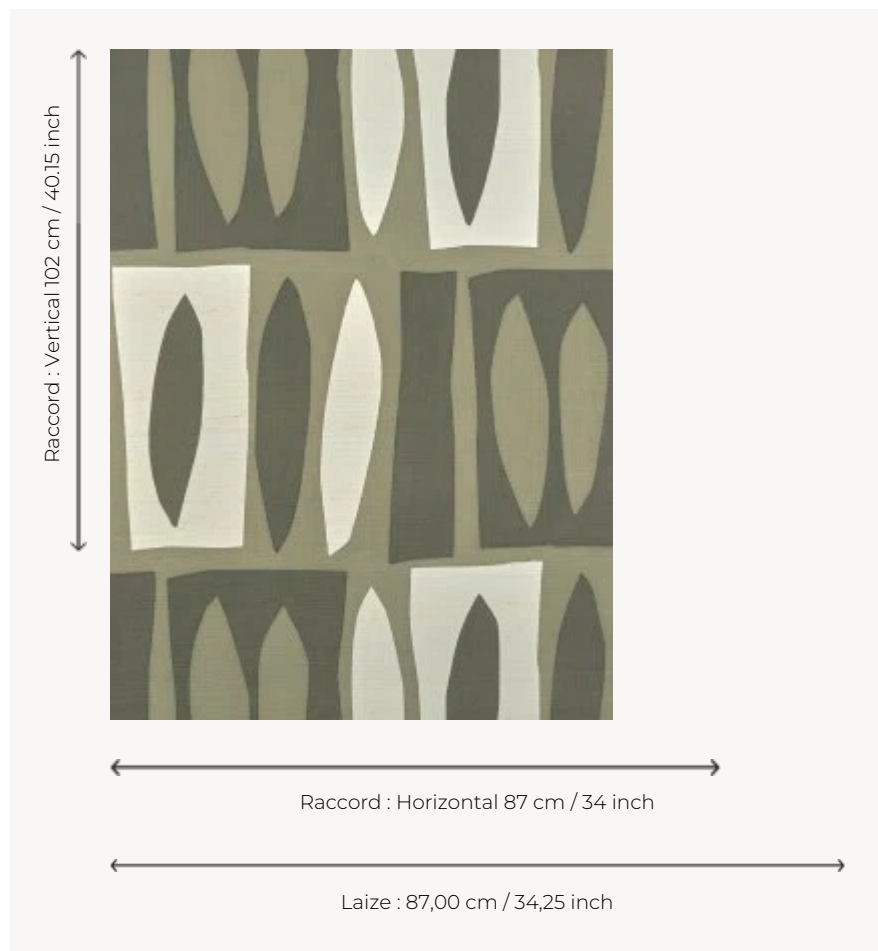

FP973003 TUAMOTU

Contemporary drawing realized with ink illustrating an abstraction of the elegant and fascinating silhouettes of the islands of the Tuamotu archipelago. The printing on a straw support backed on non-woven fabric gives the wallpaper a natural originality.

FP973003 - Cocotier

Pierre Frey

| | |
|-------------------------|--|
| TYPE | Small width printed wallpapers - Straws and similar materials |
| SALES UNIT | Available per meter/yard |
| BACKING | NON WOVEN |
| COMPOSITION | 100 % Straw |
| WIDTH | 87 cm / 34,25 inch |
| REPEAT | H: 87 cm - 34,00 inch V: 102 cm - 40,15 inch Straight repeat |
| WEIGHT | 230 gr / m ² |
| CARE | |
| TRIMMING | Trimmed |
| HANGING/REMOVING | Paste the wall Strippable |
| CERTIFICATIONS | EUROCLASS C-s1,d0 ASTM E84 Class A |
| NOTES | Flame retardant backing |
| INFORMATION | Panel effect Inherent irregularities from the natural fiber |
| BOOK | F9979PPFREY40 |