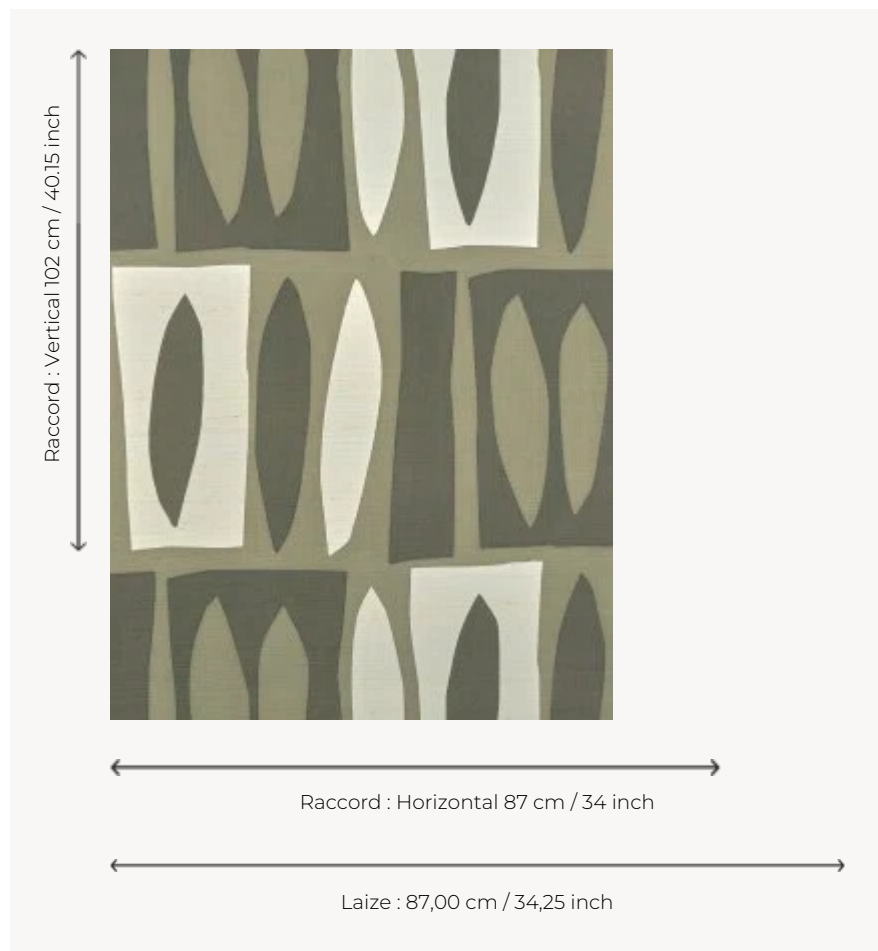

FP973003 TUAMOTU

Contemporary drawing realized with ink illustrating an abstraction of the elegant and fascinating silhouettes of the islands of the Tuamotu archipelago. The printing on a straw support backed on non-woven fabric gives the wallpaper a natural originality.

FP973003 - Cocotier

Pierre Frey

TYPE	Small width printed wallpapers - Straws and similar materials
SALES UNIT	Available per meter/yard
BACKING	NON WOVEN
COMPOSITION	100 % Straw
WIDTH	87 cm / 34,25 inch
REPEAT	H: 87 cm - 34,00 inch V: 102 cm - 40,15 inch Straight repeat
WEIGHT	230 gr / m ²
CARE	
TRIMMING	Trimmed
HANGING/REMOVING	Paste the wall Strippable
CERTIFICATIONS	EUROCLASS C-s1,d0 ASTM E84 Class A
NOTES	Flame retardant backing
INFORMATION	Panel effect Inherent irregularities from the natural fiber
BOOK	F9979PPFREY40