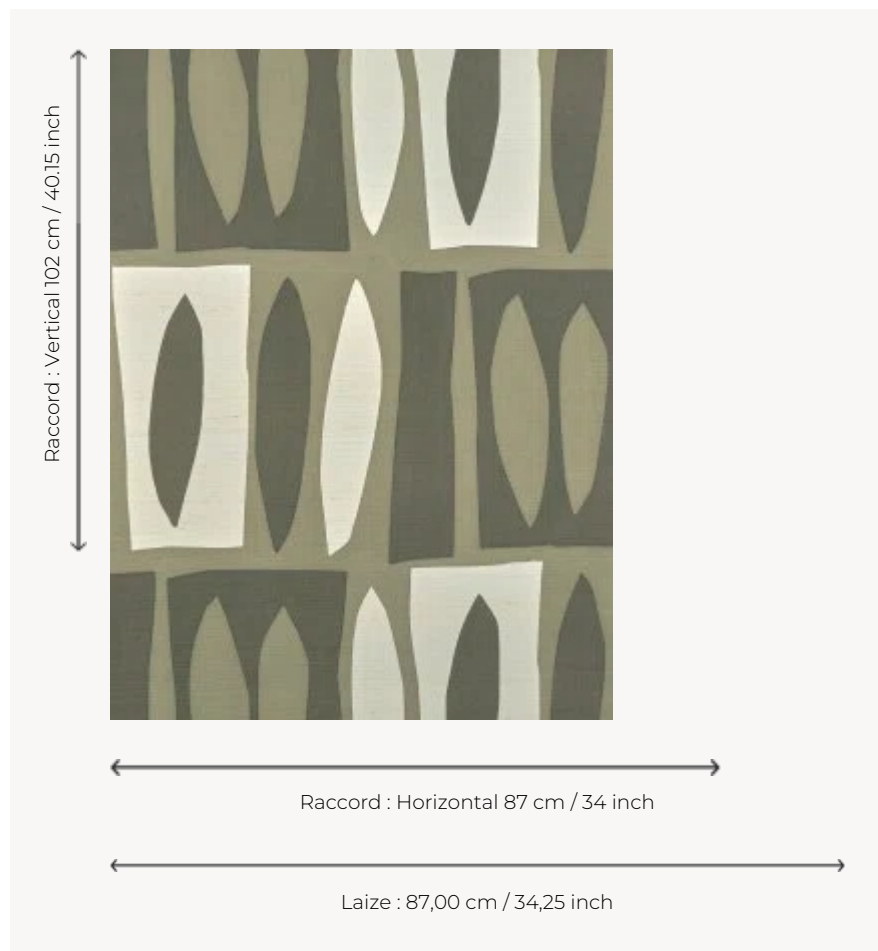

FP973003 TUAMOTU

Contemporary drawing realized with ink illustrating an abstraction of the elegant and fascinating silhouettes of the islands of the Tuamotu archipelago. The printing on a straw support backed on non-woven fabric gives the wallpaper a natural originality.

FP973003 - Cocotier

Pierre Frey

TYPE	Small width printed wallpapers - Straws and similar materials
SALES UNIT	Available per meter/yard
BACKING	NON WOVEN
COMPOSITION	100 % Straw
WIDTH	87 cm / 34,25 inch
REPEAT	H: 87 cm - 34,00 inch V: 102 cm - 40,15 inch Straight repeat
WEIGHT	230 gr / m ²
CARE	
TRIMMING	Trimmed
HANGING/REMOVING	Paste the wall Strippable
CERTIFICATIONS	EUROCLASS C-s1,d0 ASTM E84 Class A
NOTES	Flame retardant backing
INFORMATION	Panel effect Inherent irregularities from the natural fiber
BOOK	F9979PPFREY40