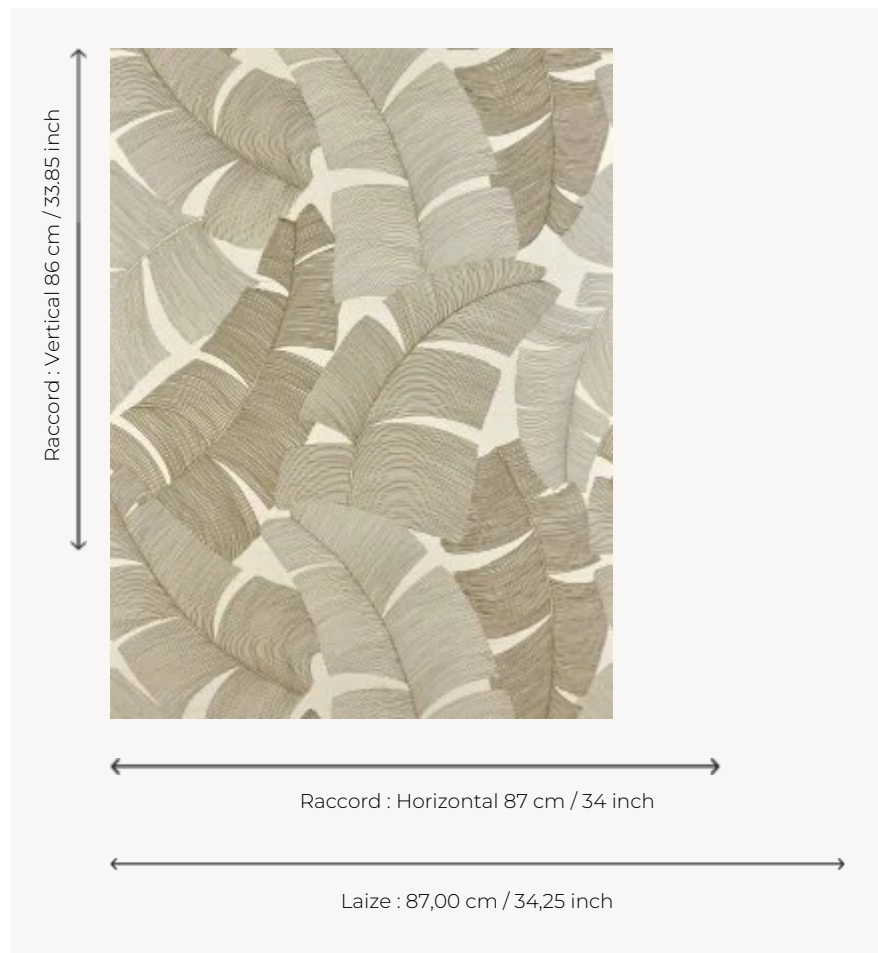

# FP975001 TIKEHAU

Vegetal escapade in the heart of the jungle where the abundance of palm leaves gives rhythm to the pattern printed on a straw ground laminated on non-woven backing.

## Pierre Frey

<b>TYPE</b>	Small width printed wallpapers - Straws and similar materials
<b>SALES UNIT</b>	Available per meter/yard
<b>BACKING</b>	NON WOVEN
<b>COMPOSITION</b>	100 % Straw
<b>WIDTH</b>	87 cm / 34,25 inch
<b>REPEAT</b>	H: 87 cm - 34,00 inch V: 86 cm - 33,85 inch Straight repeat
<b>WEIGHT</b>	230 gr / m <sup>2</sup>
<b>CARE</b>	
<b>TRIMMING</b>	Trimmed
<b>HANGING/REMOVING</b>	Paste the wall Strippable
<b>CERTIFICATIONS</b>	EUROCLASS C-s1,d0 ASTM E84 Class A
<b>NOTES</b>	Flame retardant backing
<b>INFORMATION</b>	Panel effect Inherent irregularities from the natural fiber
<b>BOOK</b>	F9979PPFREY40

## 4 Colors

FP975001  
Paille

FP975002  
Aqua

FP975003  
Palmier

FP975004  
Noir