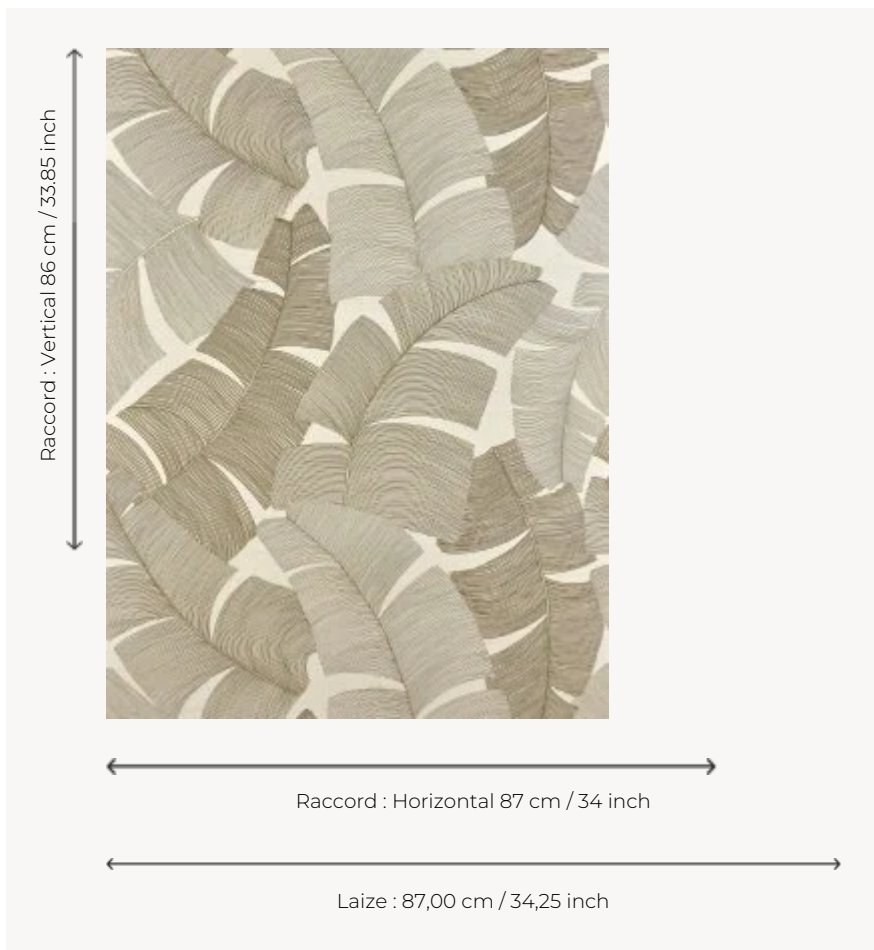

# FP975001 TIKEHAU

Vegetal escapade in the heart of the jungle where the abundance of palm leaves gives rhythm to the pattern printed on a straw ground laminated on non-woven backing.

## FP975001 - Paille

## Pierre Frey

<b>TYPE</b>	Small width printed wallpapers - Straws and similar materials
<b>SALES UNIT</b>	Available per meter/yard
<b>BACKING</b>	NON WOVEN
<b>COMPOSITION</b>	100 % Straw
<b>WIDTH</b>	87 cm / 34,25 inch
<b>REPEAT</b>	H: 87 cm - 34,00 inch V: 86 cm - 33,85 inch Straight repeat
<b>WEIGHT</b>	230 gr / m <sup>2</sup>
<b>CARE</b>	
<b>TRIMMING</b>	Trimmed
<b>HANGING/REMOVING</b>	Paste the wall Strippable
<b>CERTIFICATIONS</b>	EUROCLASS C-s1,d0 ASTM E84 Class A
<b>NOTES</b>	Flame retardant backing
<b>INFORMATION</b>	Panel effect Inherent irregularities from the natural fiber
<b>BOOK</b>	F9979PPFREY40

## 4 Colors

FP975001  
Paille

FP975002  
Aqua

FP975003  
Palmier

FP975004  
Noir