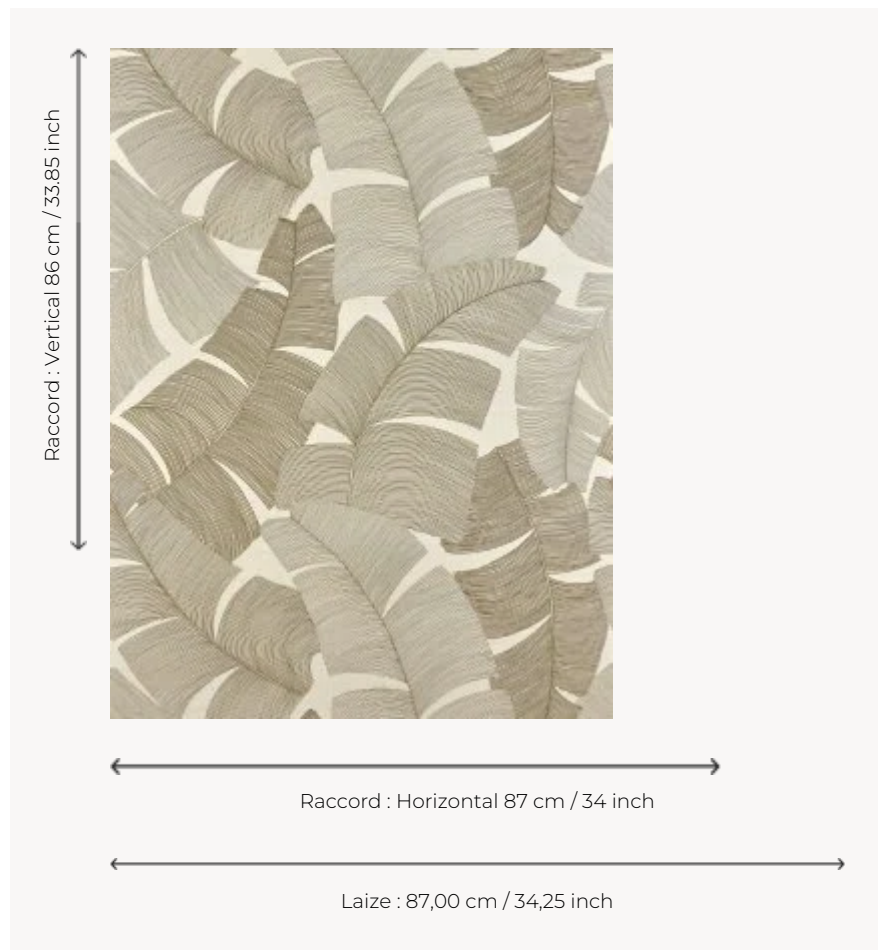

# FP975001 TIKEHAU

Vegetal escapade in the heart of the jungle where the abundance of palm leaves gives rhythm to the pattern printed on a straw ground laminated on non-woven backing.

## Pierre Frey

<b>TYPE</b>	Small width printed wallpapers - Straws and similar materials
<b>SALES UNIT</b>	Available per meter/yard
<b>BACKING</b>	NON WOVEN
<b>COMPOSITION</b>	100 % Straw
<b>WIDTH</b>	87 cm / 34,25 inch
<b>REPEAT</b>	H: 87 cm - 34,00 inch V: 86 cm - 33,85 inch Straight repeat
<b>WEIGHT</b>	230 gr / m <sup>2</sup>
<b>CARE</b>	
<b>TRIMMING</b>	Trimmed
<b>HANGING/REMOVING</b>	Paste the wall Strippable
<b>CERTIFICATIONS</b>	EUROCLASS C-s1,d0 ASTM E84 Class A
<b>NOTES</b>	Flame retardant backing
<b>INFORMATION</b>	Panel effect Inherent irregularities from the natural fiber
<b>BOOK</b>	F9979PPFREY40

## 4 Colors

FP975001  
Paille

FP975002  
Aqua

FP975003  
Palmier

FP975004  
Noir