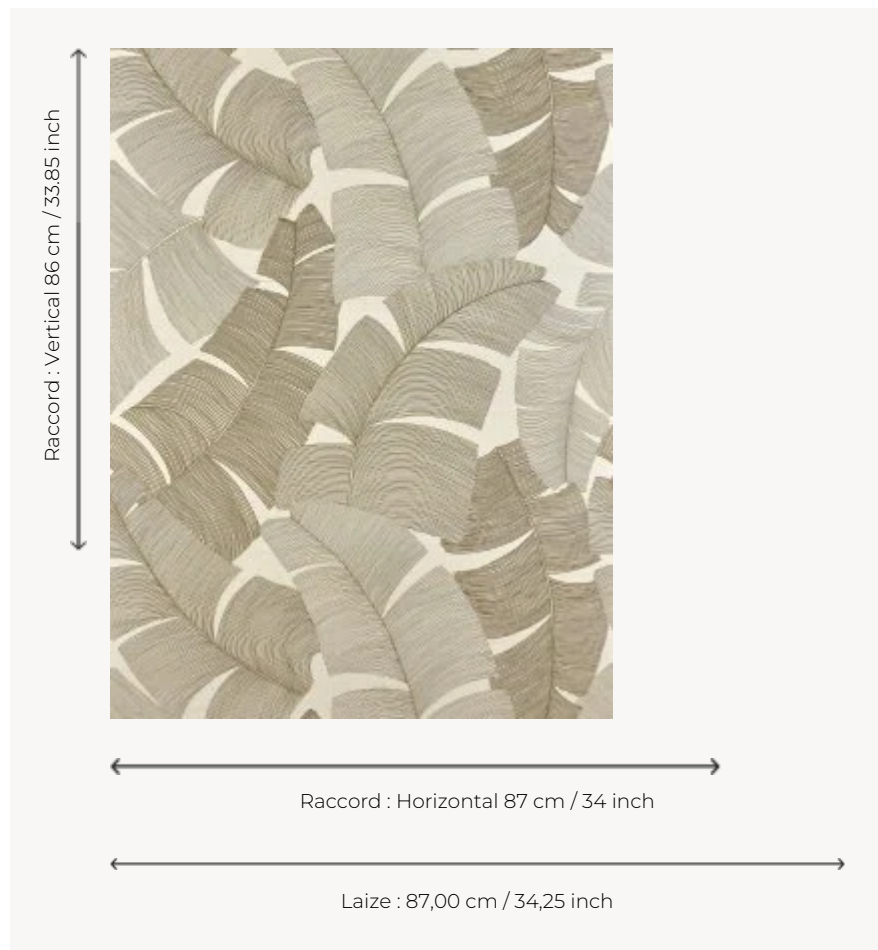

FP975001 TIKEHAU

Vegetal escapade in the heart of the jungle where the abundance of palm leaves gives rhythm to the pattern printed on a straw ground laminated on non-woven backing.

FP975001 - Paille

Pierre Frey

TYPE	Small width printed wallpapers - Straws and similar materials
SALES UNIT	Available per meter/yard
BACKING	NON WOVEN
COMPOSITION	100 % Straw
WIDTH	87 cm / 34,25 inch
REPEAT	H: 87 cm - 34,00 inch V: 86 cm - 33,85 inch Straight repeat
WEIGHT	230 gr / m ²
CARE	
TRIMMING	Trimmed
HANGING/REMOVING	Paste the wall Strippable
CERTIFICATIONS	EUROCLASS C-s1,d0 ASTM E84 Class A
NOTES	Flame retardant backing
INFORMATION	Panel effect Inherent irregularities from the natural fiber
BOOK	F9979PPFREY40

4 Colors

FP975001
Paille

FP975002
Aqua

FP975003
Palmier

FP975004
Noir