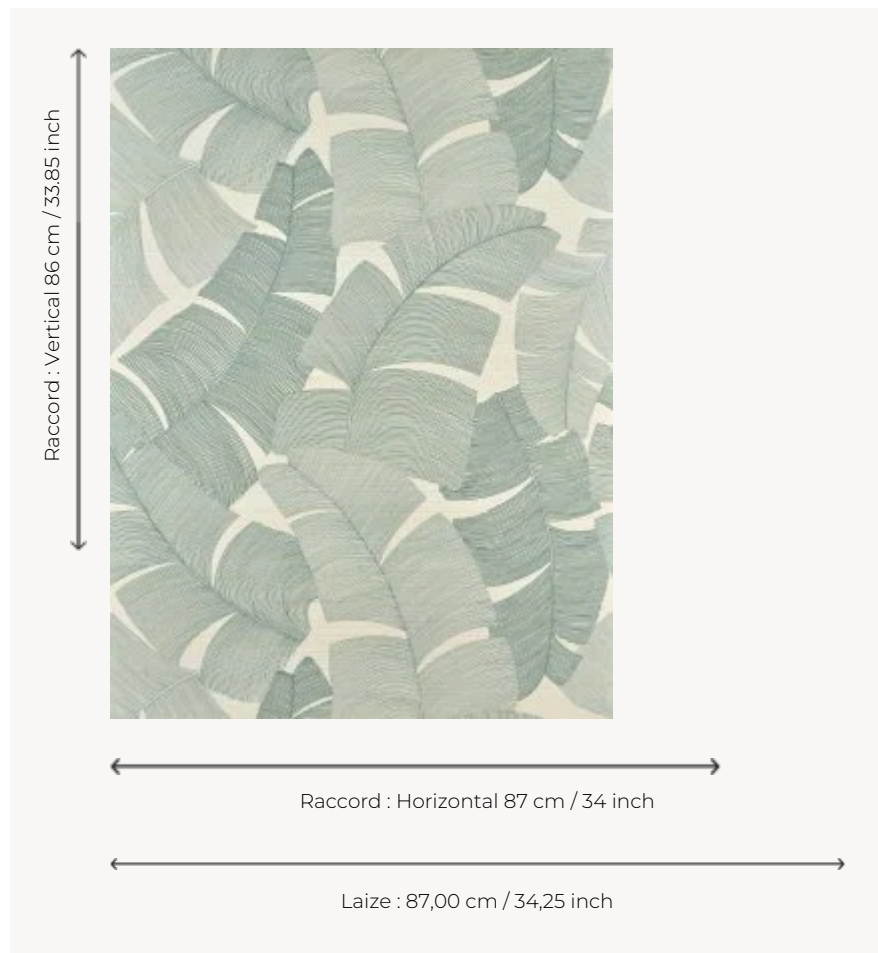

FP975002 TIKEHAU

Vegetal escapade in the heart of the jungle where the abundance of palm leaves gives rhythm to the pattern printed on a straw ground laminated on non-woven backing.

FP975002 - Aqua

Pierre Frey

TYPE	Small width printed wallpapers - Straws and similar materials
SALES UNIT	Available per meter/yard
BACKING	NON WOVEN
COMPOSITION	100 % Straw
WIDTH	87 cm / 34,25 inch
REPEAT	H: 87 cm - 34,00 inch V: 86 cm - 33,85 inch Straight repeat
WEIGHT	230 gr / m ²
CARE	
TRIMMING	Trimmed
HANGING/REMOVING	Paste the wall Strippable
CERTIFICATIONS	EUROCLASS C-s1,d0 ASTM E84 Class A
NOTES	Flame retardant backing
INFORMATION	Panel effect Inherent irregularities from the natural fiber
BOOK	F9979PPFREY40

4 Colors

FP975001
Paille

FP975002
Aqua

FP975003
Palmier

FP975004
Noir