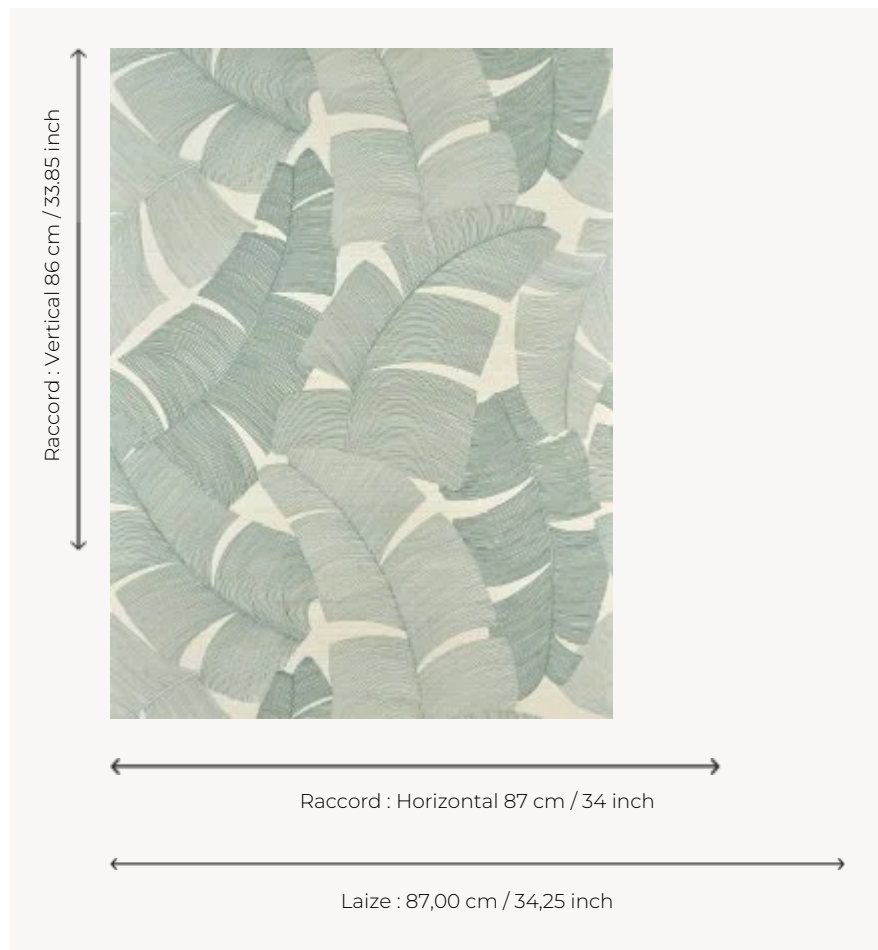

FP975002 TIKEHAU

Vegetal escapade in the heart of the jungle where the abundance of palm leaves gives rhythm to the pattern printed on a straw ground laminated on non-woven backing.

FP975002 - Aqua

Pierre Frey

TYPE	Small width printed wallpapers - Straws and similar materials
SALES UNIT	Available per meter/yard
BACKING	NON WOVEN
COMPOSITION	100 % Straw
WIDTH	87 cm / 34,25 inch
REPEAT	H: 87 cm - 34,00 inch V: 86 cm - 33,85 inch Straight repeat
WEIGHT	230 gr / m ²
CARE	
TRIMMING	Trimmed
HANGING/REMOVING	Paste the wall Strippable
CERTIFICATIONS	EUROCLASS C-s1,d0 ASTM E84 Class A
NOTES	Flame retardant backing
INFORMATION	Panel effect Inherent irregularities from the natural fiber
BOOK	F9979PPFREY40

4 Colors

FP975001
Paille

FP975002
Aqua

FP975003
Palmier

FP975004
Noir