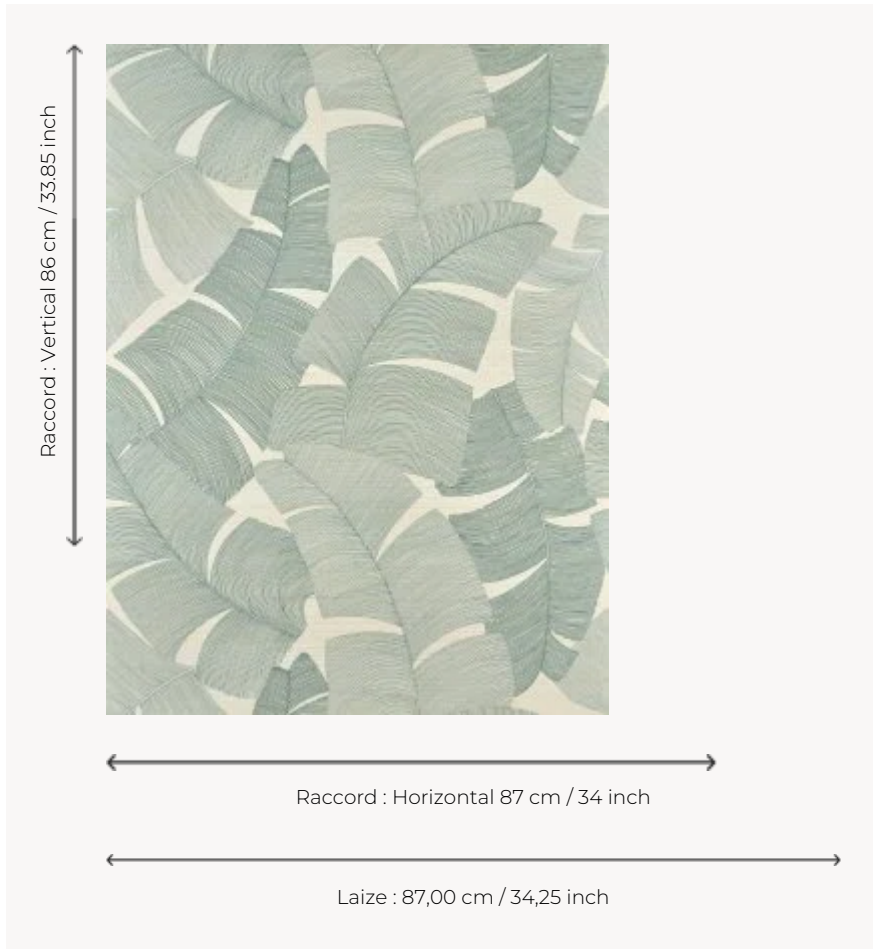

FP975002 TIKEHAU

Vegetal escapade in the heart of the jungle where the abundance of palm leaves gives rhythm to the pattern printed on a straw ground laminated on non-woven backing.

FP975002 - Aqua

Pierre Frey

TYPE	Small width printed wallpapers - Straws and similar materials
SALES UNIT	Available per meter/yard
BACKING	NON WOVEN
COMPOSITION	100 % Straw
WIDTH	87 cm / 34,25 inch
REPEAT	H: 87 cm - 34,00 inch V: 86 cm - 33,85 inch Straight repeat
WEIGHT	230 gr / m ²
CARE	
TRIMMING	Trimmed
HANGING/REMOVING	Paste the wall Strippable
CERTIFICATIONS	EUROCLASS C-s1,d0 ASTM E84 Class A
NOTES	Flame retardant backing
INFORMATION	Panel effect Inherent irregularities from the natural fiber
BOOK	F9979PPFREY40

4 Colors

FP975001
Paille

FP975002
Aqua

FP975003
Palmier

FP975004
Noir