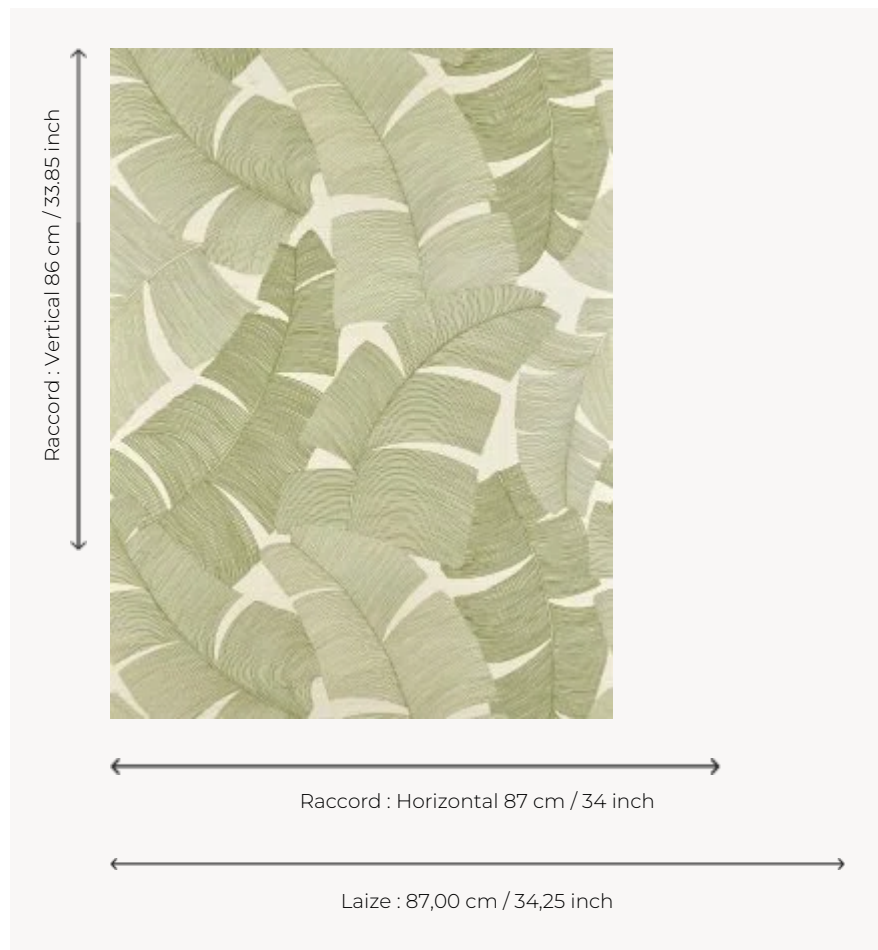

## FP975003 TIKEHAU

Vegetal escapade in the heart of the jungle where the abundance of palm leaves gives rhythm to the pattern printed on a straw ground laminated on non-woven backing.

### FP975003 - Palmier

### Pierre Frey

<b>TYPE</b>	Small width printed wallpapers - Straws and similar materials
<b>SALES UNIT</b>	Available per meter/yard
<b>BACKING</b>	NON WOVEN
<b>COMPOSITION</b>	100 % Straw
<b>WIDTH</b>	87 cm / 34,25 inch
<b>REPEAT</b>	H: 87 cm - 34,00 inch V: 86 cm - 33,85 inch Straight repeat
<b>WEIGHT</b>	230 gr / m <sup>2</sup>
<b>CARE</b>	
<b>TRIMMING</b>	Trimmed
<b>HANGING/REMOVING</b>	Paste the wall Strippable
<b>CERTIFICATIONS</b>	EUROCLASS C-s1,d0 ASTM E84 Class A
<b>NOTES</b>	Flame retardant backing
<b>INFORMATION</b>	Panel effect Inherent irregularities from the natural fiber
<b>BOOK</b>	F9979PPFREY40

## 4 Colors

FP975001  
Paille

FP975002  
Aqua

FP975003  
Palmier

FP975004  
Noir