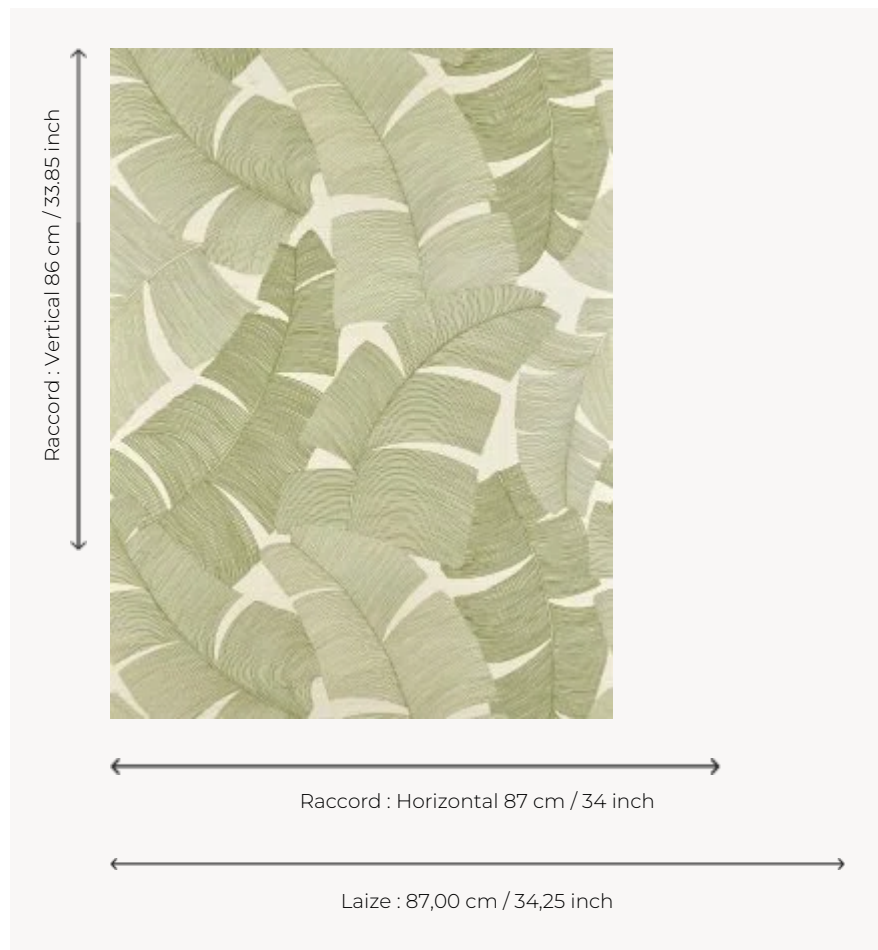

FP975003 TIKEHAU

Vegetal escapade in the heart of the jungle where the abundance of palm leaves gives rhythm to the pattern printed on a straw ground laminated on non-woven backing.

FP975003 - Palmier

Pierre Frey

TYPE	Small width printed wallpapers - Straws and similar materials
SALES UNIT	Available per meter/yard
BACKING	NON WOVEN
COMPOSITION	100 % Straw
WIDTH	87 cm / 34,25 inch
REPEAT	H: 87 cm - 34,00 inch V: 86 cm - 33,85 inch Straight repeat
WEIGHT	230 gr / m ²
CARE	
TRIMMING	Trimmed
HANGING/REMOVING	Paste the wall Strippable
CERTIFICATIONS	EUROCLASS C-s1,d0 ASTM E84 Class A
NOTES	Flame retardant backing
INFORMATION	Panel effect Inherent irregularities from the natural fiber
BOOK	F9979PPFREY40

4 Colors

FP975001
Paille

FP975002
Aqua

FP975003
Palmier

FP975004
Noir