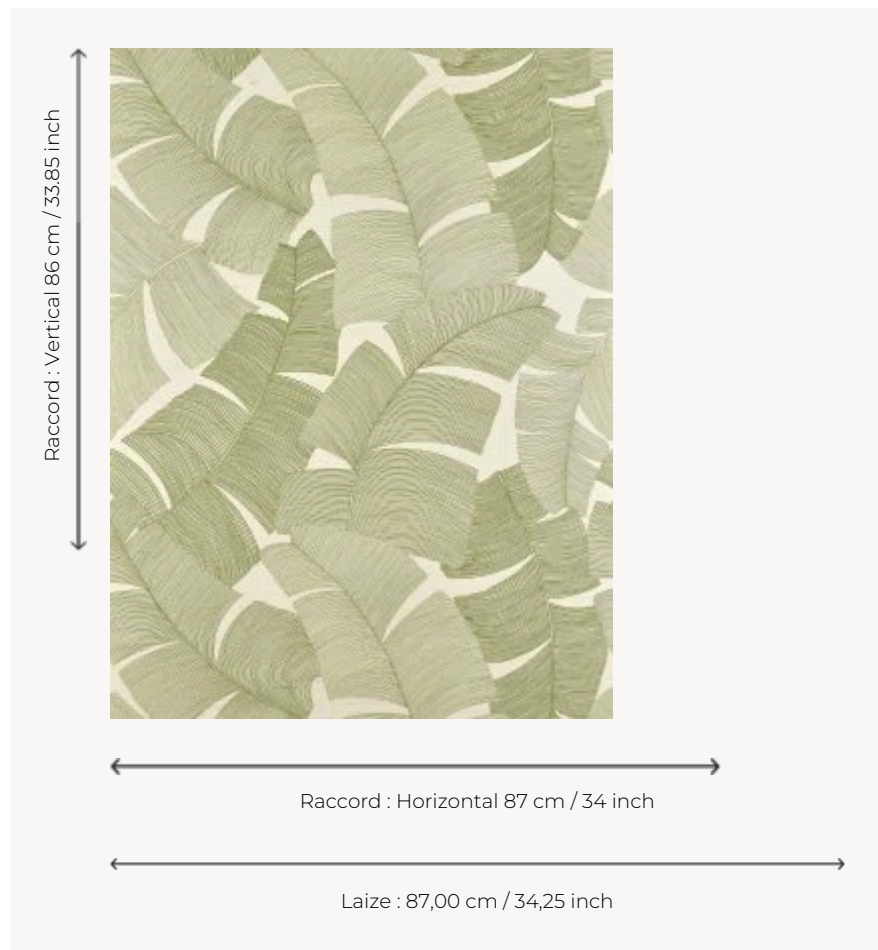

FP975003 TIKEHAU

Vegetal escapade in the heart of the jungle where the abundance of palm leaves gives rhythm to the pattern printed on a straw ground laminated on non-woven backing.

FP975003 - Palmier

Pierre Frey

TYPE	Small width printed wallpapers - Straws and similar materials
SALES UNIT	Available per meter/yard
BACKING	NON WOVEN
COMPOSITION	100 % Straw
WIDTH	87 cm / 34,25 inch
REPEAT	H: 87 cm - 34,00 inch V: 86 cm - 33,85 inch Straight repeat
WEIGHT	230 gr / m ²
CARE	
TRIMMING	Trimmed
HANGING/REMOVING	Paste the wall Strippable
CERTIFICATIONS	EUROCLASS C-s1,d0 ASTM E84 Class A
NOTES	Flame retardant backing
INFORMATION	Panel effect Inherent irregularities from the natural fiber
BOOK	F9979PPFREY40

4 Colors

FP975001
Paille

FP975002
Aqua

FP975003
Palmier

FP975004
Noir