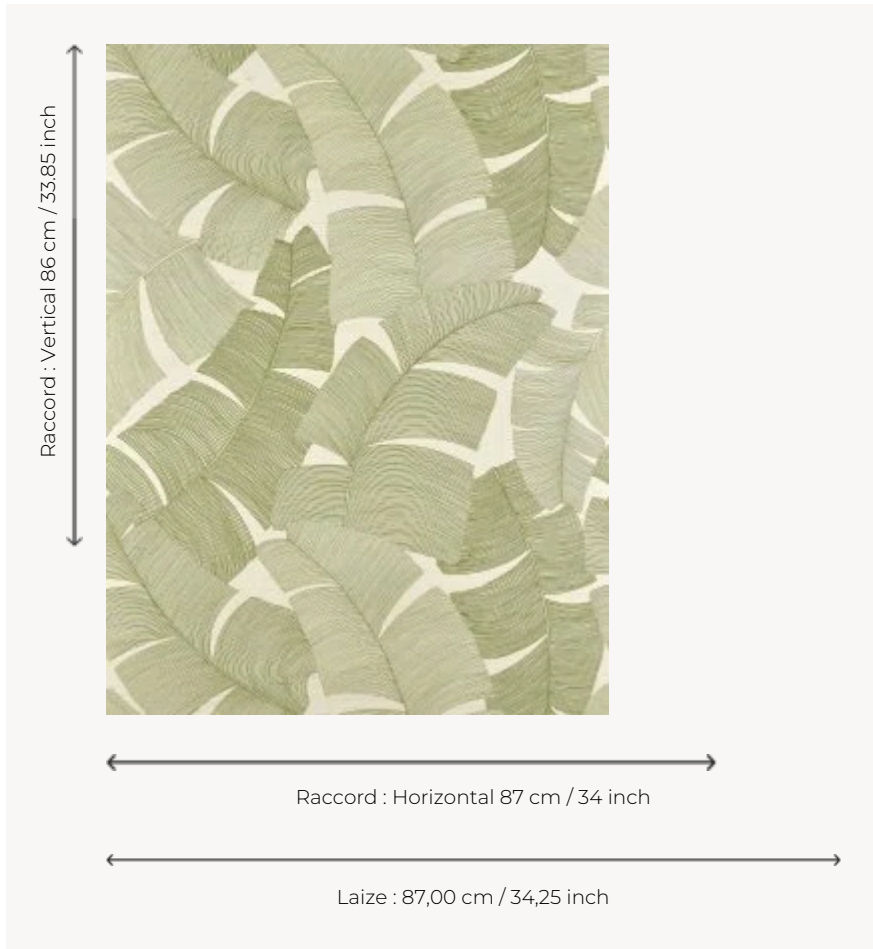

FP975003 TIKEHAU

Vegetal escapade in the heart of the jungle where the abundance of palm leaves gives rhythm to the pattern printed on a straw ground laminated on non-woven backing.

FP975003 - Palmier

Pierre Frey

| | |
|-------------------------|---|
| TYPE | Small width printed wallpapers - Straws and similar materials |
| SALES UNIT | Available per meter/yard |
| BACKING | NON WOVEN |
| COMPOSITION | 100 % Straw |
| WIDTH | 87 cm / 34,25 inch |
| REPEAT | H: 87 cm - 34,00 inch V: 86 cm - 33,85 inch Straight repeat |
| WEIGHT | 230 gr / m ² |
| CARE | |
| TRIMMING | Trimmed |
| HANGING/REMOVING | Paste the wall Strippable |
| CERTIFICATIONS | EUROCLASS C-s1,d0 ASTM E84 Class A |
| NOTES | Flame retardant backing |
| INFORMATION | Panel effect Inherent irregularities from the natural fiber |
| BOOK | F9979PPFREY40 |

4 Colors

FP975001
Paille

FP975002
Aqua

FP975003
Palmier

FP975004
Noir