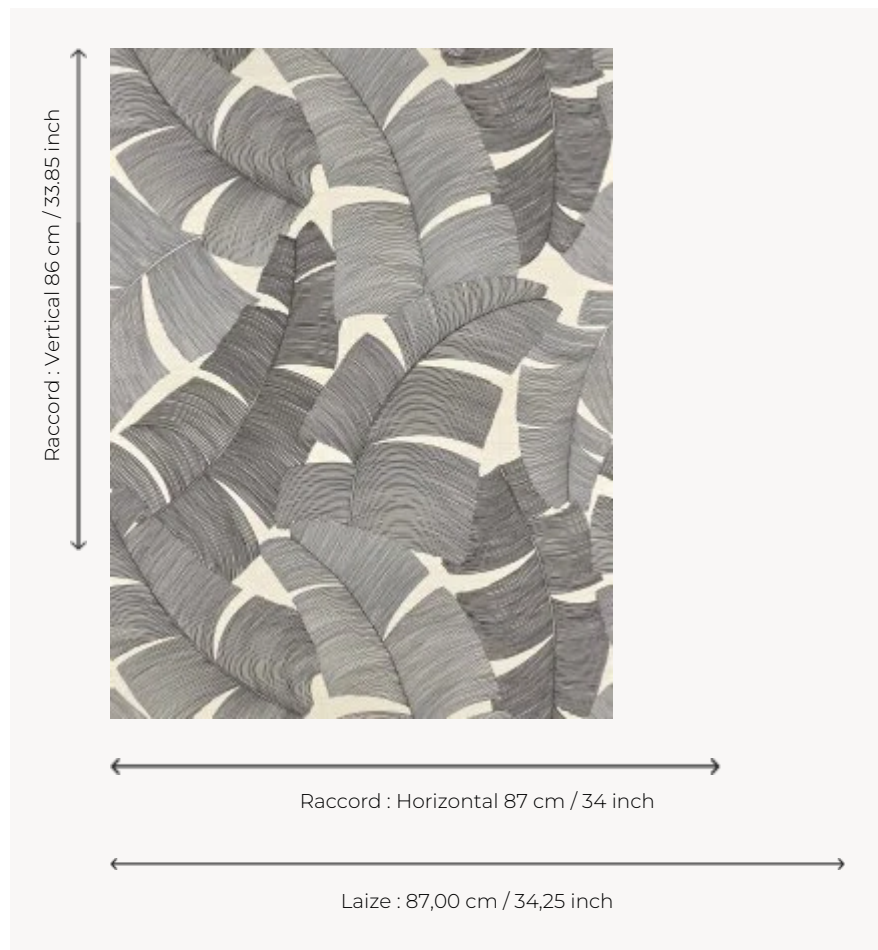

## FP975004 TIKEHAU

Vegetal escapade in the heart of the jungle where the abundance of palm leaves gives rhythm to the pattern printed on a straw ground laminated on non-woven backing.

### FP975004 - Noir

### Pierre Frey

<b>TYPE</b>	Small width printed wallpapers - Straws and similar materials
<b>SALES UNIT</b>	Available per meter/yard
<b>BACKING</b>	NON WOVEN
<b>COMPOSITION</b>	100 % Straw
<b>WIDTH</b>	87 cm / 34,25 inch
<b>REPEAT</b>	H: 87 cm - 34,00 inch V: 86 cm - 33,85 inch Straight repeat
<b>WEIGHT</b>	230 gr / m <sup>2</sup>
<b>CARE</b>	
<b>TRIMMING</b>	Trimmed
<b>HANGING/REMOVING</b>	Paste the wall Strippable
<b>CERTIFICATIONS</b>	EUROCLASS C-s1,d0 ASTM E84 Class A
<b>NOTES</b>	Flame retardant backing
<b>INFORMATION</b>	Panel effect Inherent irregularities from the natural fiber
<b>BOOK</b>	F9979PPFREY40

## 4 Colors

FP975001  
Paille

FP975002  
Aqua

FP975003  
Palmier

FP975004  
Noir