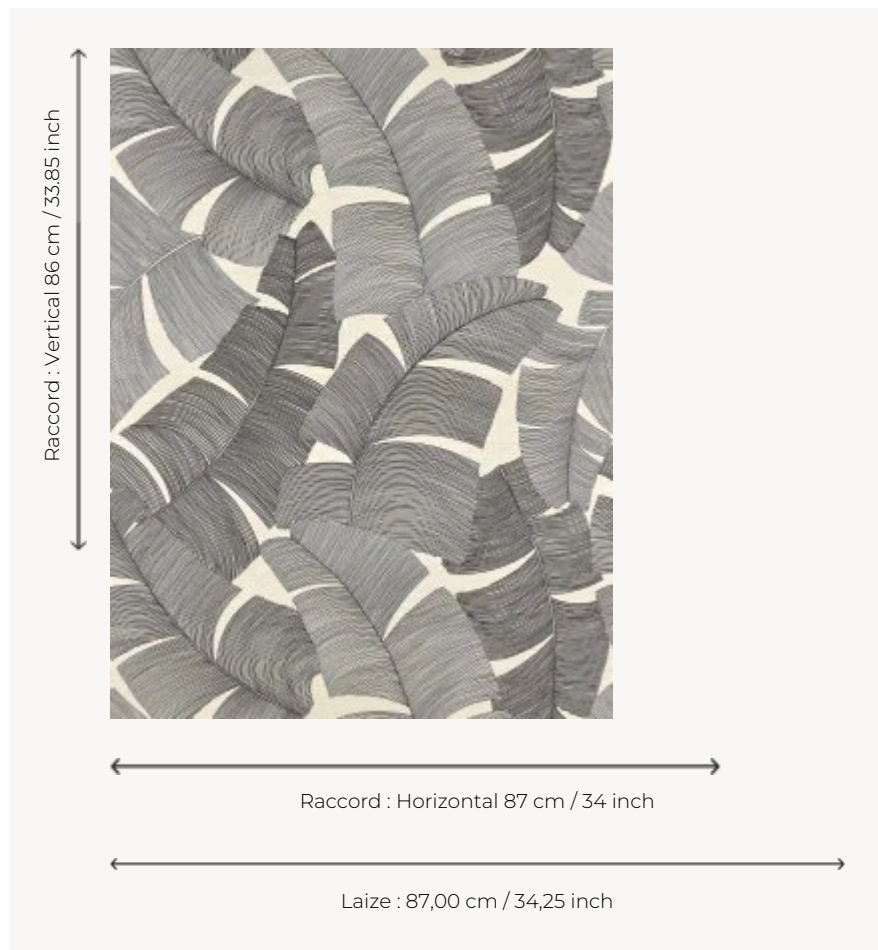

FP975004 TIKEHAU

Vegetal escapade in the heart of the jungle where the abundance of palm leaves gives rhythm to the pattern printed on a straw ground laminated on non-woven backing.

FP975004 - Noir

Pierre Frey

TYPE	Small width printed wallpapers - Straws and similar materials
SALES UNIT	Available per meter/yard
BACKING	NON WOVEN
COMPOSITION	100 % Straw
WIDTH	87 cm / 34,25 inch
REPEAT	H: 87 cm - 34,00 inch V: 86 cm - 33,85 inch Straight repeat
WEIGHT	230 gr / m ²
CARE	
TRIMMING	Trimmed
HANGING/REMOVING	Paste the wall Strippable
CERTIFICATIONS	EUROCLASS C-s1,d0 ASTM E84 Class A
NOTES	Flame retardant backing
INFORMATION	Panel effect Inherent irregularities from the natural fiber
BOOK	F9979PPFREY40

4 Colors

FP975001
Paille

FP975002
Aqua

FP975003
Palmier

FP975004
Noir