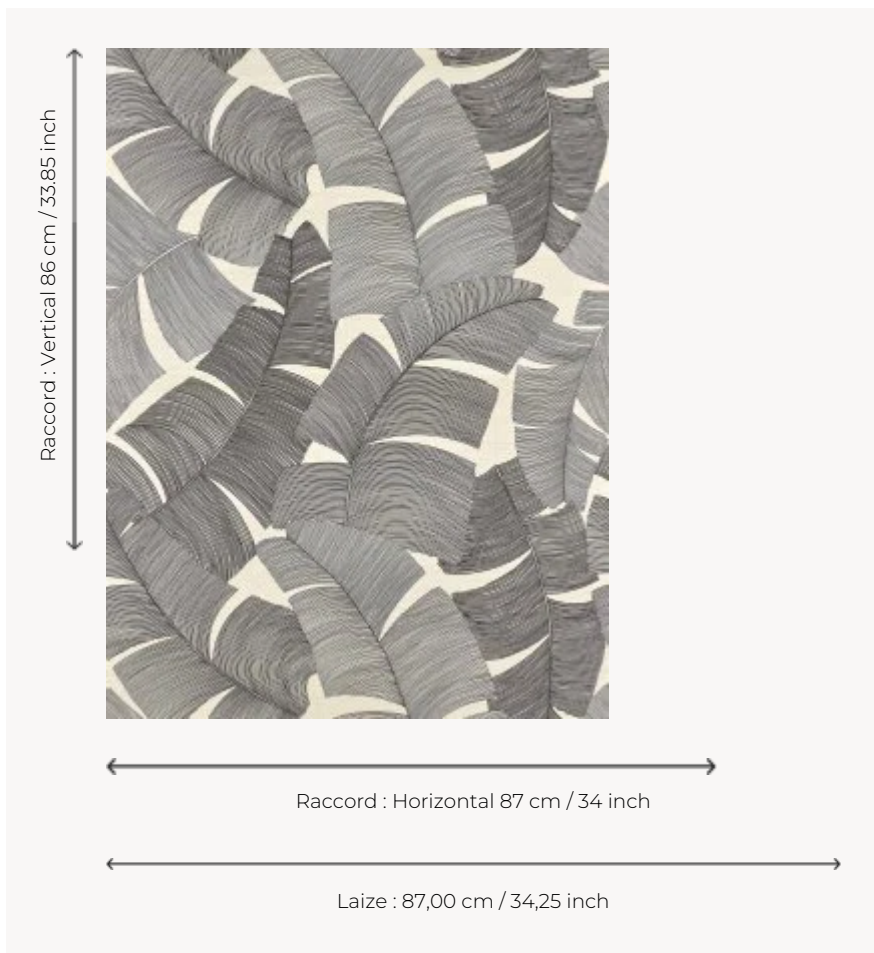

# FP975004 TIKEHAU

Vegetal escapade in the heart of the jungle where the abundance of palm leaves gives rhythm to the pattern printed on a straw ground laminated on non-woven backing.

## FP975004 - Noir

## Pierre Frey

<b>TYPE</b>	Small width printed wallpapers - Straws and similar materials
<b>SALES UNIT</b>	Available per meter/yard
<b>BACKING</b>	NON WOVEN
<b>COMPOSITION</b>	100 % Straw
<b>WIDTH</b>	87 cm / 34,25 inch
<b>REPEAT</b>	H: 87 cm - 34,00 inch V: 86 cm - 33,85 inch Straight repeat
<b>WEIGHT</b>	230 gr / m <sup>2</sup>
<b>CARE</b>	
<b>TRIMMING</b>	Trimmed
<b>HANGING/REMOVING</b>	Paste the wall Strippable
<b>CERTIFICATIONS</b>	EUROCLASS C-s1,d0 ASTM E84 Class A
<b>NOTES</b>	Flame retardant backing
<b>INFORMATION</b>	Panel effect Inherent irregularities from the natural fiber
<b>BOOK</b>	F9979PPFREY40

## 4 Colors

FP975001  
Paille

FP975002  
Aqua

FP975003  
Palmier

FP975004  
Noir