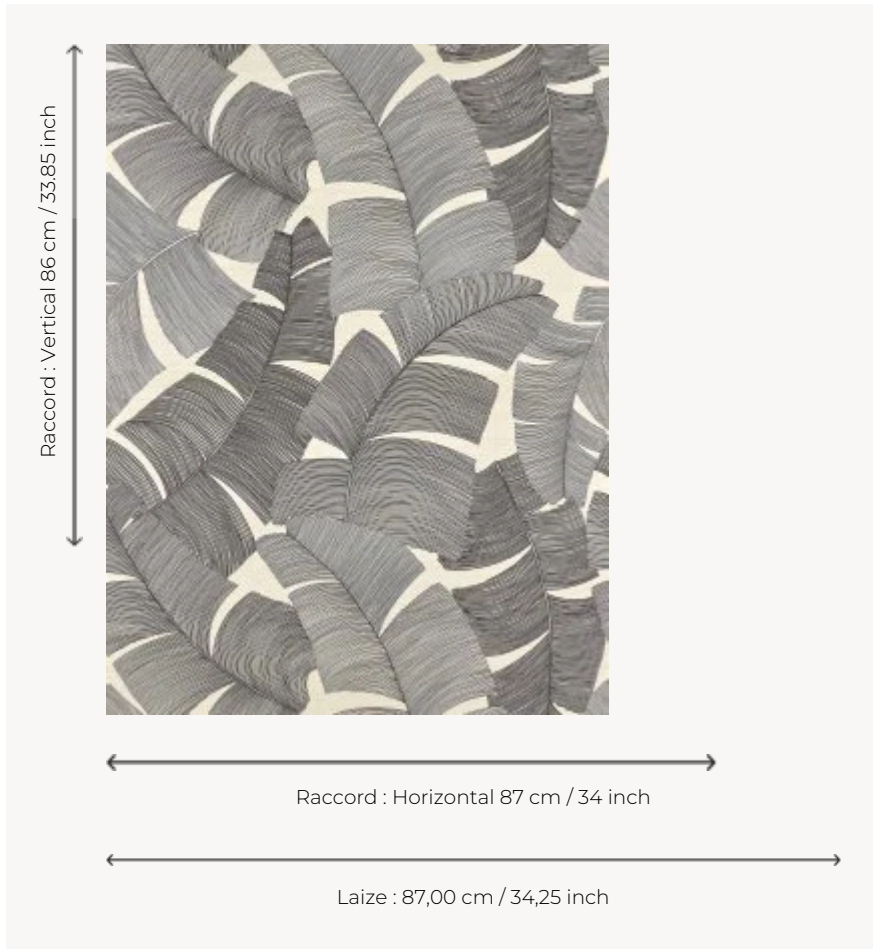

FP975004 TIKEHAU

Vegetal escapade in the heart of the jungle where the abundance of palm leaves gives rhythm to the pattern printed on a straw ground laminated on non-woven backing.

FP975004 - Noir

Pierre Frey

TYPE	Small width printed wallpapers - Straws and similar materials
SALES UNIT	Available per meter/yard
BACKING	NON WOVEN
COMPOSITION	100 % Straw
WIDTH	87 cm / 34,25 inch
REPEAT	H: 87 cm - 34,00 inch V: 86 cm - 33,85 inch Straight repeat
WEIGHT	230 gr / m ²
CARE	
TRIMMING	Trimmed
HANGING/REMOVING	Paste the wall Strippable
CERTIFICATIONS	EUROCLASS C-s1,d0 ASTM E84 Class A
NOTES	Flame retardant backing
INFORMATION	Panel effect Inherent irregularities from the natural fiber
BOOK	F9979PPFREY40

4 Colors

FP975001
Paille

FP975002
Aqua

FP975003
Palmier

FP975004
Noir