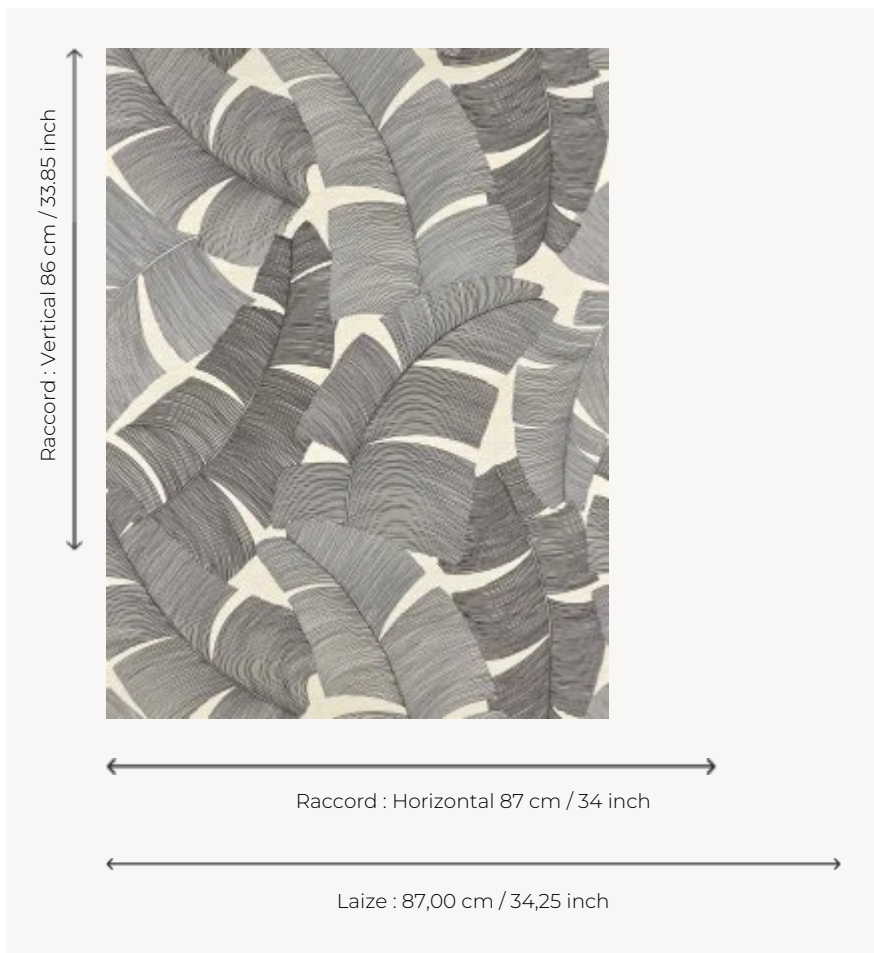

FP975004 TIKEHAU

Vegetal escapade in the heart of the jungle where the abundance of palm leaves gives rhythm to the pattern printed on a straw ground laminated on non-woven backing.

FP975004 - Noir

Pierre Frey

TYPE	Small width printed wallpapers - Straws and similar materials
SALES UNIT	Available per meter/yard
BACKING	NON WOVEN
COMPOSITION	100 % Straw
WIDTH	87 cm / 34,25 inch
REPEAT	H: 87 cm - 34,00 inch V: 86 cm - 33,85 inch Straight repeat
WEIGHT	230 gr / m ²
CARE	
TRIMMING	Trimmed
HANGING/REMOVING	Paste the wall Strippable
CERTIFICATIONS	EUROCLASS C-s1,d0 ASTM E84 Class A
NOTES	Flame retardant backing
INFORMATION	Panel effect Inherent irregularities from the natural fiber
BOOK	F9979PPFREY40

4 Colors

FP975001
Paille

FP975002
Aqua

FP975003
Palmier

FP975004
Noir