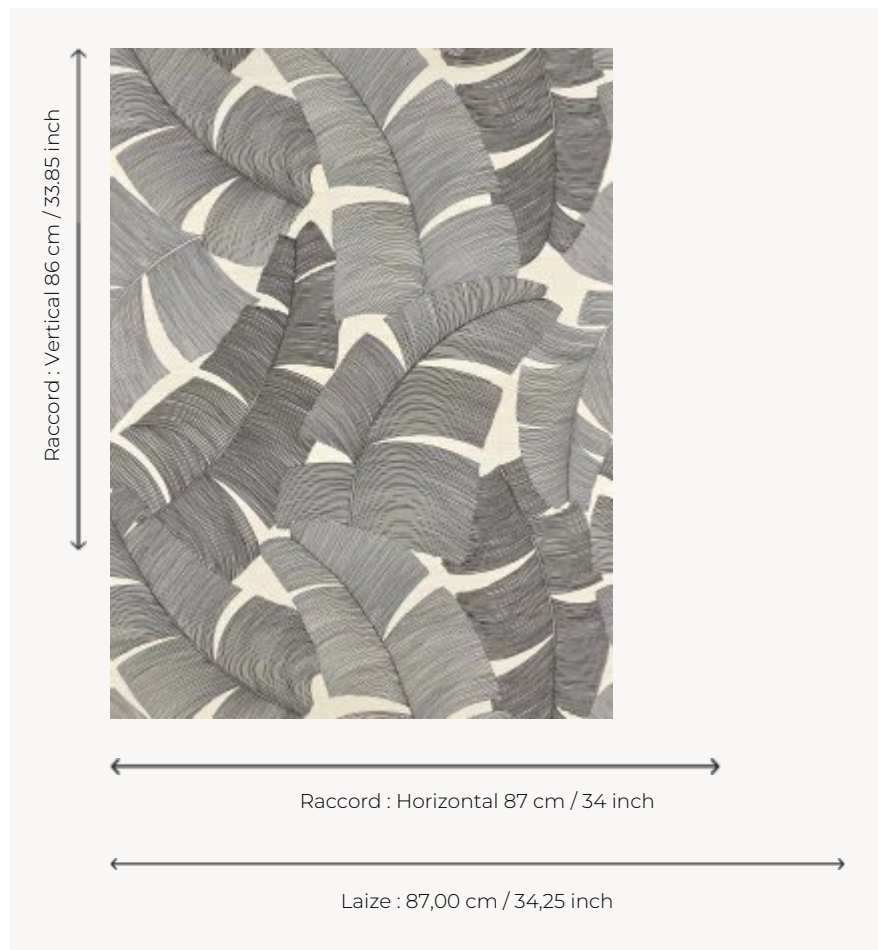

FP975004 TIKEHAU

Vegetal escapade in the heart of the jungle where the abundance of palm leaves gives rhythm to the pattern printed on a straw ground laminated on non-woven backing.

FP975004 - Noir

Pierre Frey

TYPE	Small width printed wallpapers - Straws and similar materials
SALES UNIT	Available per meter/yard
BACKING	NON WOVEN
COMPOSITION	100 % Straw
WIDTH	87 cm / 34,25 inch
REPEAT	H: 87 cm - 34,00 inch V: 86 cm - 33,85 inch Straight repeat
WEIGHT	230 gr / m ²
CARE	
TRIMMING	Trimmed
HANGING/REMOVING	Paste the wall Strippable
CERTIFICATIONS	EUROCLASS C-s1,d0 ASTM E84 Class A
NOTES	Flame retardant backing
INFORMATION	Panel effect Inherent irregularities from the natural fiber
BOOK	F9979PPFREY40

4 Colors

FP975001
Paille

FP975002
Aqua

FP975003
Palmier

FP975004
Noir