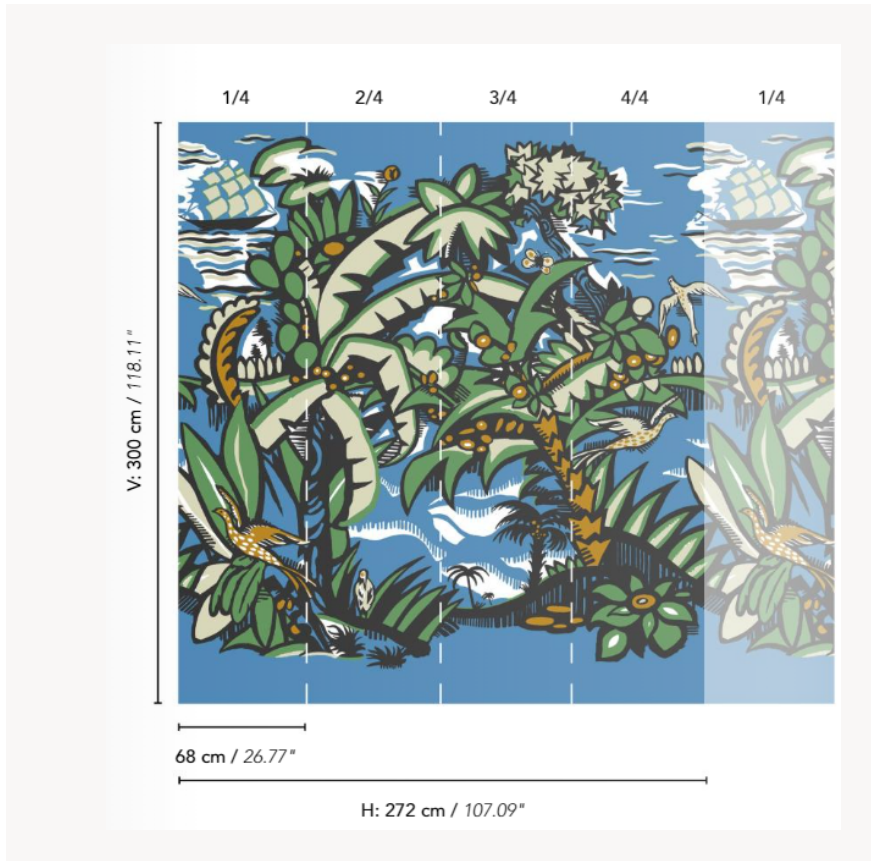

## FP976001 PAO PAO

Reinterpretation of a Pierre Frey archive from the early 1930s. The pattern is composed of a landscape reminiscent of Pao-Pao Bay, also known as Cook's Bay, with its crystal clear waters, palm trees, mountains and sailing boats.

### Pierre Frey

<b>TYPE</b>	Small width printed wallpapers - Vinyls - Panoramic wallpapers
<b>SALES UNIT</b>	Available per panel
<b>BACKING</b>	NON WOVEN
<b>COMPOSITION</b>	100 % Vinyl
<b>WIDTH</b>	68 cm / 26,77 inch
<b>REPEAT</b>	H: 272 cm - 107,00 inch V: 300 cm - 118,11 inch
<b>WEIGHT</b>	460 gr / m <sup>2</sup>
<b>CARE</b>	
<b>TRIMMING</b>	Trimmed
<b>HANGING/REMOVING</b>	Paste the wall Strippable
<b>CERTIFICATIONS</b>	EUROCLASS B-s2,d0 ASTM E84 Class A
<b>NOTES</b>	Good lightfastness Flame retardant backing Sold as a complete artwork
<b>INFORMATION</b>	1 roll = 4 panels