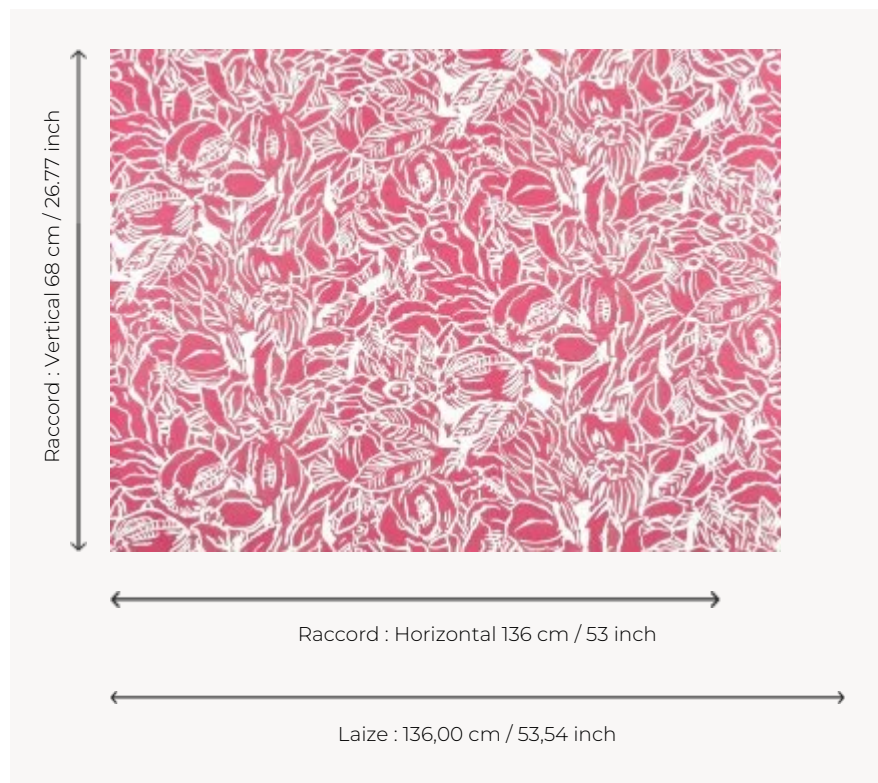

FP977001 GRENADIER

Two-tone illustration where the hand-painted white outlines of a lush forest reveal the lines of pomegranate trees, their fruits and their flowers with crumpled petals. Pierre Frey's archive from the 20th century printed in wide width on glazed non-woven paper.

FP977001 - Grenade

Pierre Frey

TYPE	Wide width printed wallpapers
SALES UNIT	Available per meter/yard
BACKING	NON WOVEN
COMPOSITION	-
WIDTH	136 cm / 53,54 inch
REPEAT	H: 136 cm - 53,00 inch V: 68 cm - 26,77 inch Straight repeat
WEIGHT	180 gr / m²
CARE	
TRIMMING	Pretrimmed
HANGING/REMOVING	Paste the wall Wet removable
CERTIFICATIONS	EUROCLASS B-s1,d0 ASTM E84 Class A
NOTES	Flame retardant backing
INFORMATION	Use the trim & join marks during installation. Double-cut installation.
BOOK	F9979PPFREY40