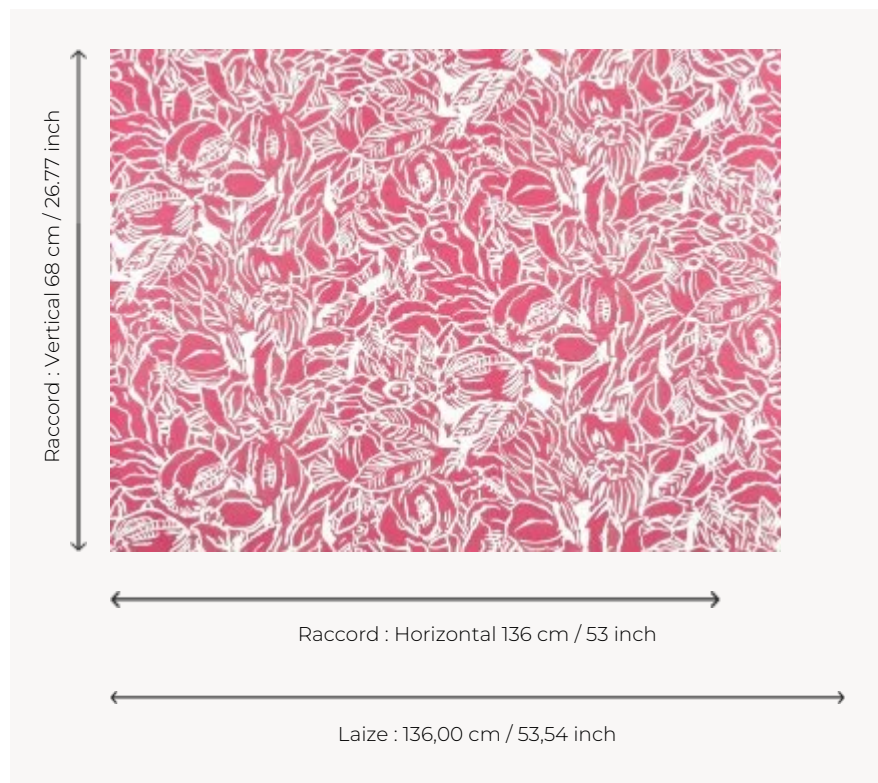

FP977001 GRENADIER

Two-tone illustration where the hand-painted white outlines of a lush forest reveal the lines of pomegranate trees, their fruits and their flowers with crumpled petals. Pierre Frey's archive from the 20th century printed in wide width on glazed non-woven paper.

FP977001 - Grenade

Pierre Frey

TYPE	Wide width printed wallpapers
SALES UNIT	Available per meter/yard
BACKING	NON WOVEN
COMPOSITION	-
WIDTH	136 cm / 53,54 inch
REPEAT	H: 136 cm - 53,00 inch V: 68 cm - 26,77 inch Straight repeat
WEIGHT	180 gr / m ²
CARE	
TRIMMING	Pretrimmed
HANGING/REMOVING	Paste the wall Wet removable
CERTIFICATIONS	EUROCLASS B-s1,d0 ASTM E84 Class A
NOTES	Flame retardant backing
INFORMATION	Use the trim & join marks during installation. Double-cut installation.
BOOK	F9979PPFREY40