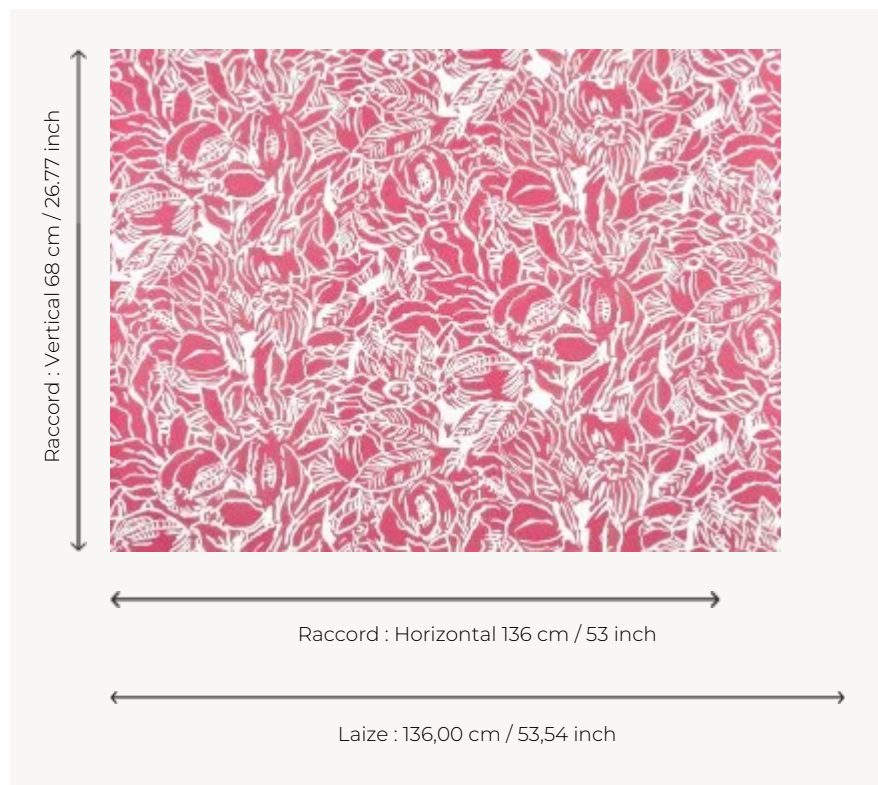

FP977001 GRENADIER

Two-tone illustration where the hand-painted white outlines of a lush forest reveal the lines of pomegranate trees, their fruits and their flowers with crumpled petals. Pierre Frey's archive from the 20th century printed in wide width on glazed non-woven paper.

FP977001 - Grenade

Pierre Frey

TYPE	Wide width printed wallpapers
SALES UNIT	Available per meter/yard
BACKING	NON WOVEN
COMPOSITION	-
WIDTH	136 cm / 53,54 inch
REPEAT	H: 136 cm - 53,00 inch V: 68 cm - 26,77 inch Straight repeat
WEIGHT	180 gr / m ²
CARE	
TRIMMING	Pretrimmed
HANGING/REMOVING	Paste the wall Wet removable
CERTIFICATIONS	EUROCLASS B-s1,d0 ASTM E84 Class A
NOTES	Flame retardant backing
INFORMATION	Use the trim & join marks during installation. Double-cut installation.
BOOK	F9979PPFREY40