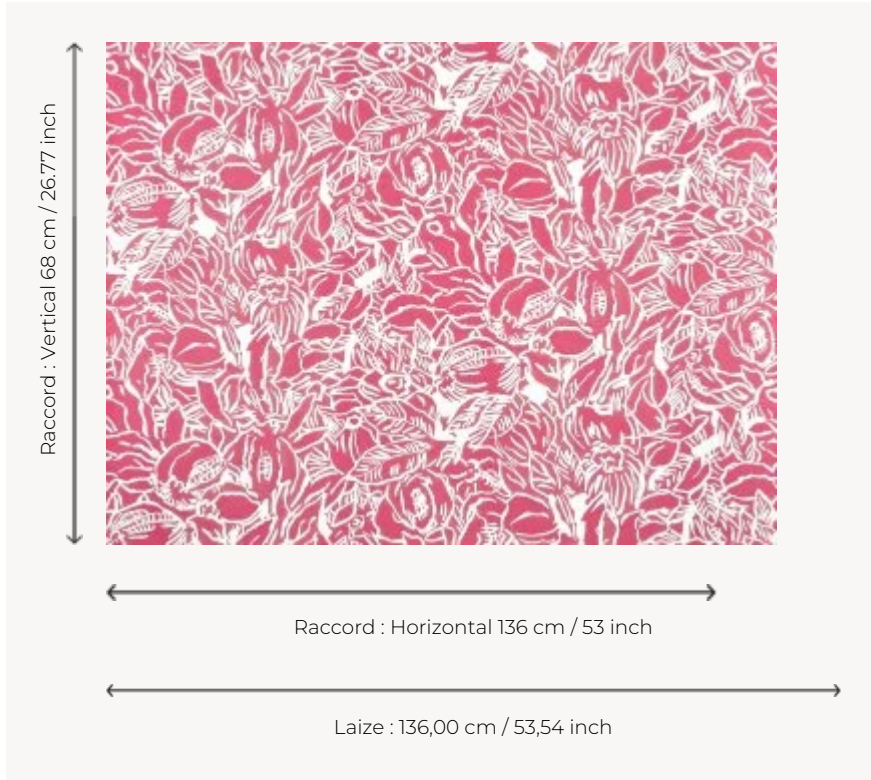

FP977001 GRENADIER

Two-tone illustration where the hand-painted white outlines of a lush forest reveal the lines of pomegranate trees, their fruits and their flowers with crumpled petals. Pierre Frey's archive from the 20th century printed in wide width on glazed non-woven paper.

FP977001 - Grenade

Pierre Frey

TYPE	Wide width printed wallpapers
SALES UNIT	Available per meter/yard
BACKING	NON WOVEN
COMPOSITION	-
WIDTH	136 cm / 53,54 inch
REPEAT	H: 136 cm - 53,00 inch V: 68 cm - 26,77 inch Straight repeat
WEIGHT	180 gr / m ²
CARE	
TRIMMING	Pretrimmed
HANGING/REMOVING	Paste the wall Wet removable
CERTIFICATIONS	EUROCLASS B-s1,d0 ASTM E84 Class A
NOTES	Flame retardant backing
INFORMATION	Use the trim & join marks during installation. Double-cut installation.
BOOK	F9979PPFREY40