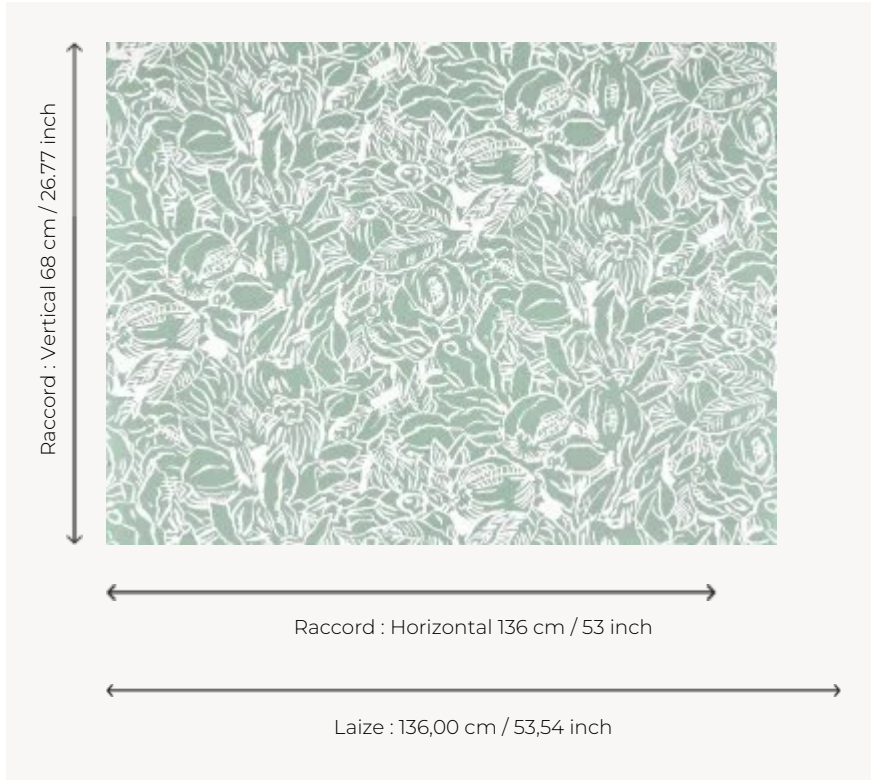

FP977002 GRENADIER

Two-tone illustration where the hand-painted white outlines of a lush forest reveal the lines of pomegranate trees, their fruits and their flowers with crumpled petals. Pierre Frey's archive from the 20th century printed in wide width on glazed non-woven paper.

FP977002 - Celadon

Pierre Frey

TYPE	Wide width printed wallpapers
SALES UNIT	Available per meter/yard
BACKING	NON WOVEN
COMPOSITION	-
WIDTH	136 cm / 53,54 inch
REPEAT	H: 136 cm - 53,00 inch V: 68 cm - 26,77 inch Straight repeat
WEIGHT	180 gr / m ²
CARE	
TRIMMING	Pretrimmed
HANGING/REMOVING	Paste the wall Wet removable
CERTIFICATIONS	EUROCLASS B-s1,d0 ASTM E84 Class A
NOTES	Flame retardant backing
INFORMATION	Use the trim & join marks during installation. Double-cut installation.
BOOK	F9979PPFREY40

3 Colors

FP977001
Grenade

FP977002
Celadon

FP977003
Outremer