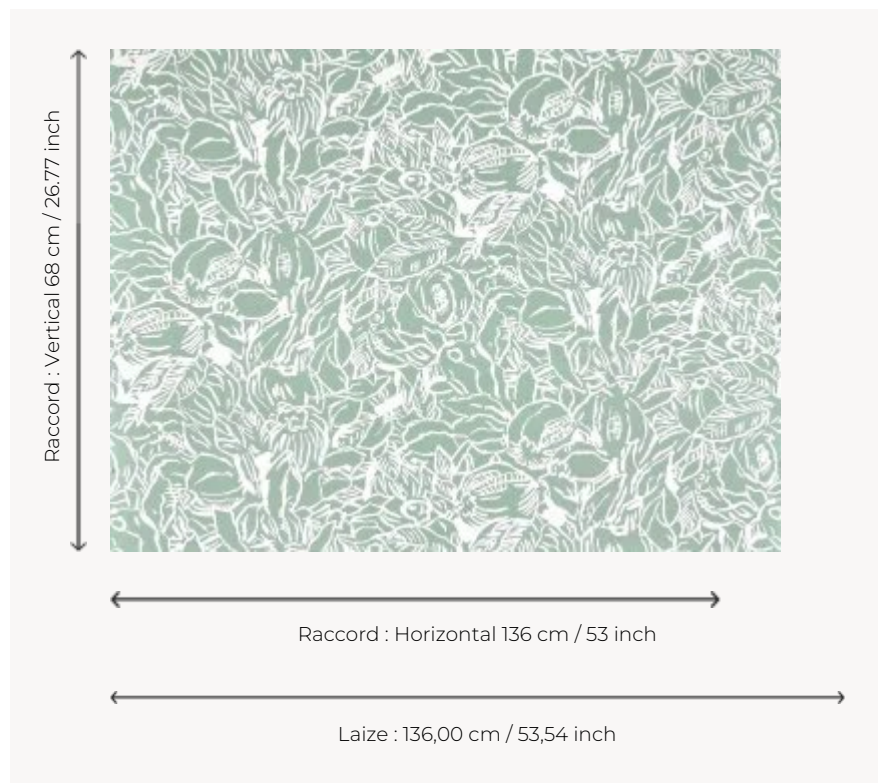

FP977002 GRENADIER

Two-tone illustration where the hand-painted white outlines of a lush forest reveal the lines of pomegranate trees, their fruits and their flowers with crumpled petals. Pierre Frey's archive from the 20th century printed in wide width on glazed non-woven paper.

FP977002 - Celadon

Pierre Frey

TYPE	Wide width printed wallpapers
SALES UNIT	Available per meter/yard
BACKING	NON WOVEN
COMPOSITION	-
WIDTH	136 cm / 53,54 inch
REPEAT	H: 136 cm - 53,00 inch V: 68 cm - 26,77 inch Straight repeat
WEIGHT	180 gr / m ²
CARE	
TRIMMING	Pretrimmed
HANGING/REMOVING	Paste the wall Wet removable
CERTIFICATIONS	EUROCLASS B-s1,d0 ASTM E84 Class A
NOTES	Flame retardant backing
INFORMATION	Use the trim & join marks during installation. Double-cut installation.
BOOK	F9979PPFREY40

3 Colors

FP977001
Grenade

FP977002
Celadon

FP977003
Outremer