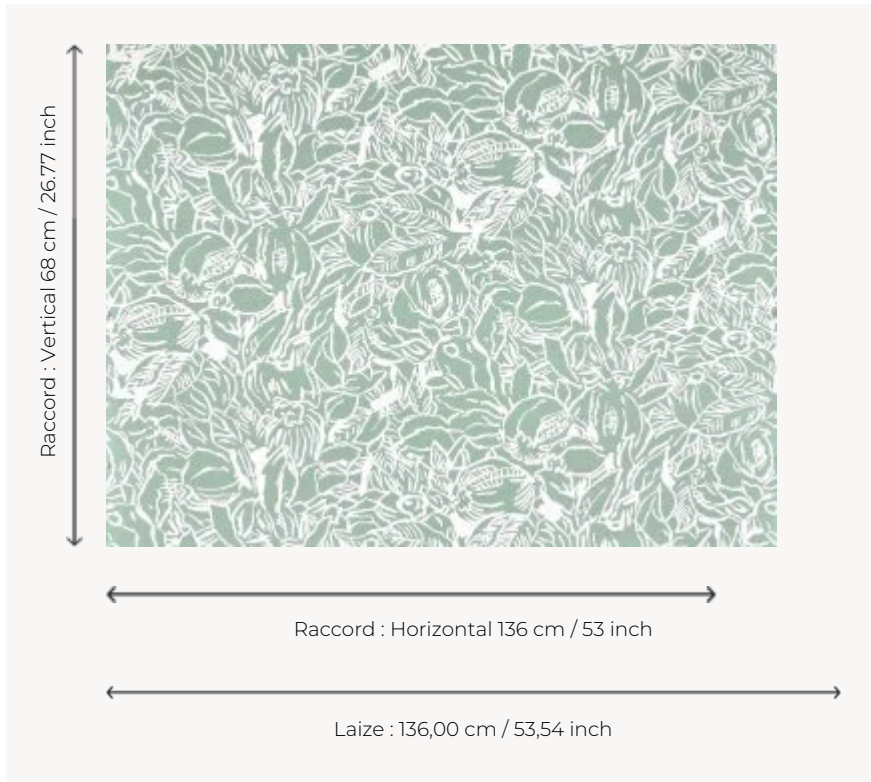

FP977002 GRENADIER

Two-tone illustration where the hand-painted white outlines of a lush forest reveal the lines of pomegranate trees, their fruits and their flowers with crumpled petals. Pierre Frey's archive from the 20th century printed in wide width on glazed non-woven paper.

FP977002 - Celadon

Pierre Frey

TYPE	Wide width printed wallpapers
SALES UNIT	Available per meter/yard
BACKING	NON WOVEN
COMPOSITION	-
WIDTH	136 cm / 53,54 inch
REPEAT	H: 136 cm - 53,00 inch V: 68 cm - 26,77 inch Straight repeat
WEIGHT	180 gr / m ²
CARE	
TRIMMING	Pretrimmed
HANGING/REMOVING	Paste the wall Wet removable
CERTIFICATIONS	EUROCLASS B-s1,d0 ASTM E84 Class A
NOTES	Flame retardant backing
INFORMATION	Use the trim & join marks during installation. Double-cut installation.
BOOK	F9979PPFREY40

3 Colors

FP977001
Grenade

FP977002
Celadon

FP977003
Outremer