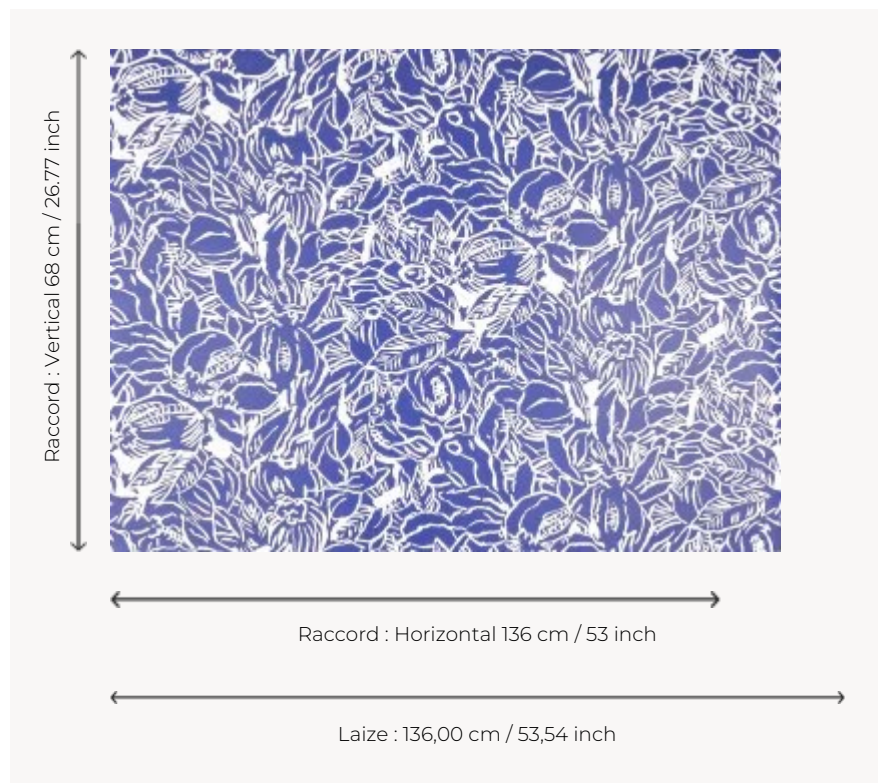

FP977003 GRENADIER

Two-tone illustration where the hand-painted white outlines of a lush forest reveal the lines of pomegranate trees, their fruits and their flowers with crumpled petals. Pierre Frey's archive from the 20th century printed in wide width on glazed non-woven paper.

FP977003 - Outremer

Pierre Frey

TYPE	Wide width printed wallpapers
SALES UNIT	Available per meter/yard
BACKING	NON WOVEN
COMPOSITION	-
WIDTH	136 cm / 53,54 inch
REPEAT	H: 136 cm - 53,00 inch V: 68 cm - 26,77 inch Straight repeat
WEIGHT	180 gr / m ²
CARE	
TRIMMING	Pretrimmed
HANGING/REMOVING	Paste the wall Wet removable
CERTIFICATIONS	EUROCLASS B-s1,d0 ASTM E84 Class A
NOTES	Flame retardant backing
INFORMATION	Use the trim & join marks during installation. Double-cut installation.
BOOK	F9979PPFREY40