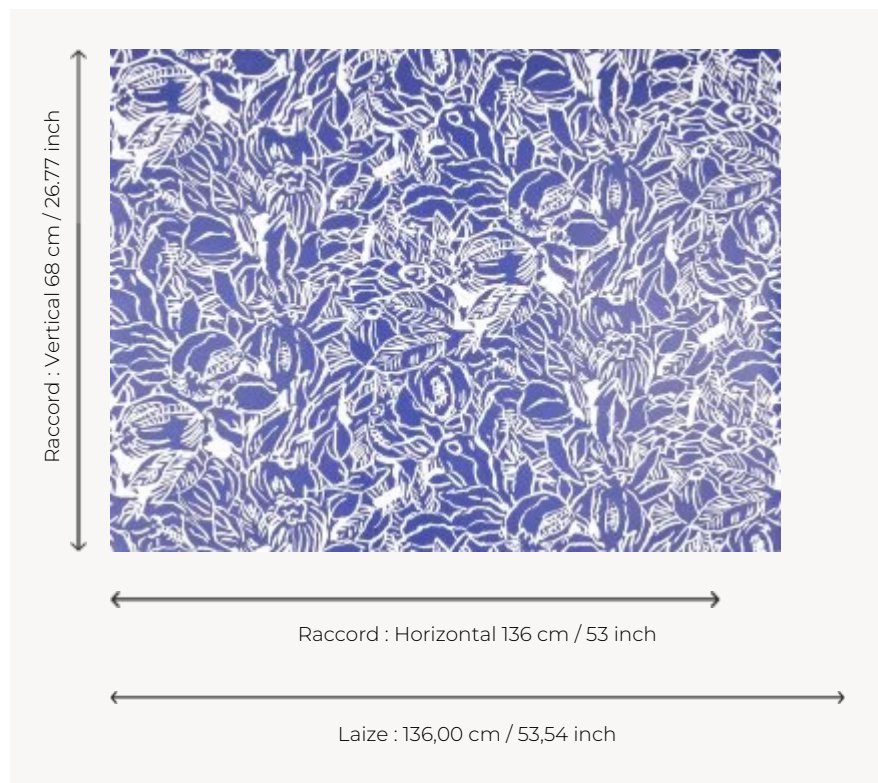

## FP977003 GRENADIER

Two-tone illustration where the hand-painted white outlines of a lush forest reveal the lines of pomegranate trees, their fruits and their flowers with crumpled petals. Pierre Frey's archive from the 20th century printed in wide width on glazed non-woven paper.

### Pierre Frey

<b>TYPE</b>	Wide width printed wallpapers
<b>SALES UNIT</b>	Available per meter/yard
<b>BACKING</b>	NON WOVEN
<b>COMPOSITION</b>	-
<b>WIDTH</b>	136 cm / 53,54 inch
<b>REPEAT</b>	H: 136 cm - 53,00 inch V: 68 cm - 26,77 inch Straight repeat
<b>WEIGHT</b>	180 gr / m <sup>2</sup>
<b>CARE</b>	
<b>TRIMMING</b>	Pretrimmed
<b>HANGING/REMOVING</b>	Paste the wall Wet removable
<b>CERTIFICATIONS</b>	EUROCLASS B-s1,d0 ASTM E84 Class A
<b>NOTES</b>	Flame retardant backing
<b>INFORMATION</b>	Use the trim & join marks during installation. Double-cut installation.
<b>BOOK</b>	F9979PPFREY40