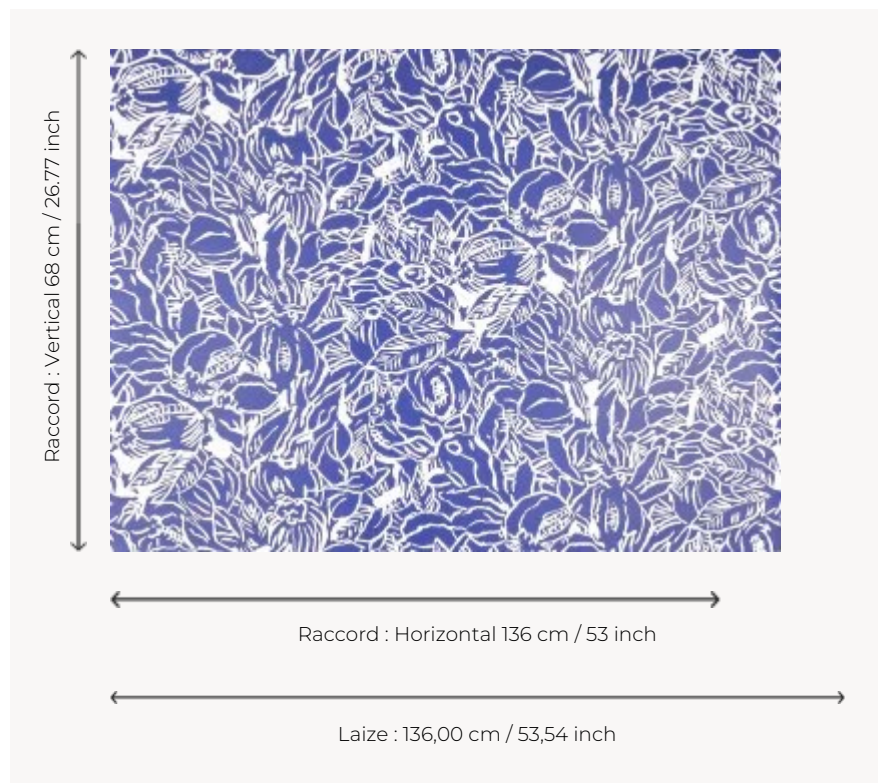

FP977003 GRENADIER

Two-tone illustration where the hand-painted white outlines of a lush forest reveal the lines of pomegranate trees, their fruits and their flowers with crumpled petals. Pierre Frey's archive from the 20th century printed in wide width on glazed non-woven paper.

FP977003 - Outremer

Pierre Frey

TYPE	Wide width printed wallpapers
SALES UNIT	Available per meter/yard
BACKING	NON WOVEN
COMPOSITION	-
WIDTH	136 cm / 53,54 inch
REPEAT	H: 136 cm - 53,00 inch V: 68 cm - 26,77 inch Straight repeat
WEIGHT	180 gr / m ²
CARE	
TRIMMING	Pretrimmed
HANGING/REMOVING	Paste the wall Wet removable
CERTIFICATIONS	EUROCLASS B-s1,d0 ASTM E84 Class A
NOTES	Flame retardant backing
INFORMATION	Use the trim & join marks during installation. Double-cut installation.
BOOK	F9979PPFREY40