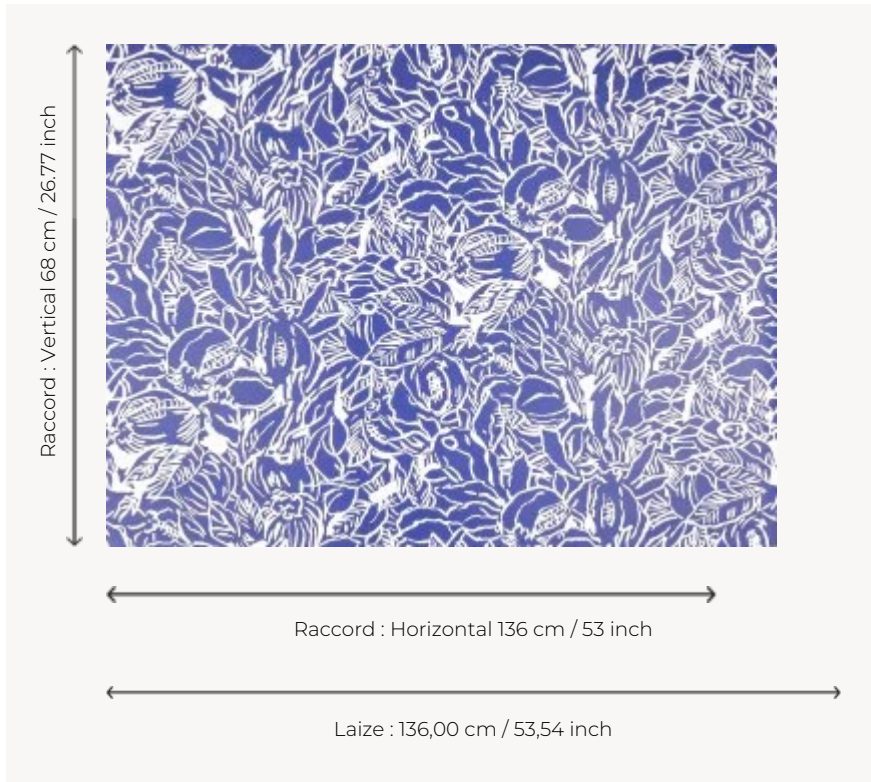

FP977003 GRENADIER

Two-tone illustration where the hand-painted white outlines of a lush forest reveal the lines of pomegranate trees, their fruits and their flowers with crumpled petals. Pierre Frey's archive from the 20th century printed in wide width on glazed non-woven paper.

FP977003 - Outremer

Pierre Frey

TYPE	Wide width printed wallpapers
SALES UNIT	Available per meter/yard
BACKING	NON WOVEN
COMPOSITION	-
WIDTH	136 cm / 53,54 inch
REPEAT	H: 136 cm - 53,00 inch V: 68 cm - 26,77 inch Straight repeat
WEIGHT	180 gr / m ²
CARE	
TRIMMING	Pretrimmed
HANGING/REMOVING	Paste the wall Wet removable
CERTIFICATIONS	EUROCLASS B-s1,d0 ASTM E84 Class A
NOTES	Flame retardant backing
INFORMATION	Use the trim & join marks during installation. Double-cut installation.
BOOK	F9979PPFREY40