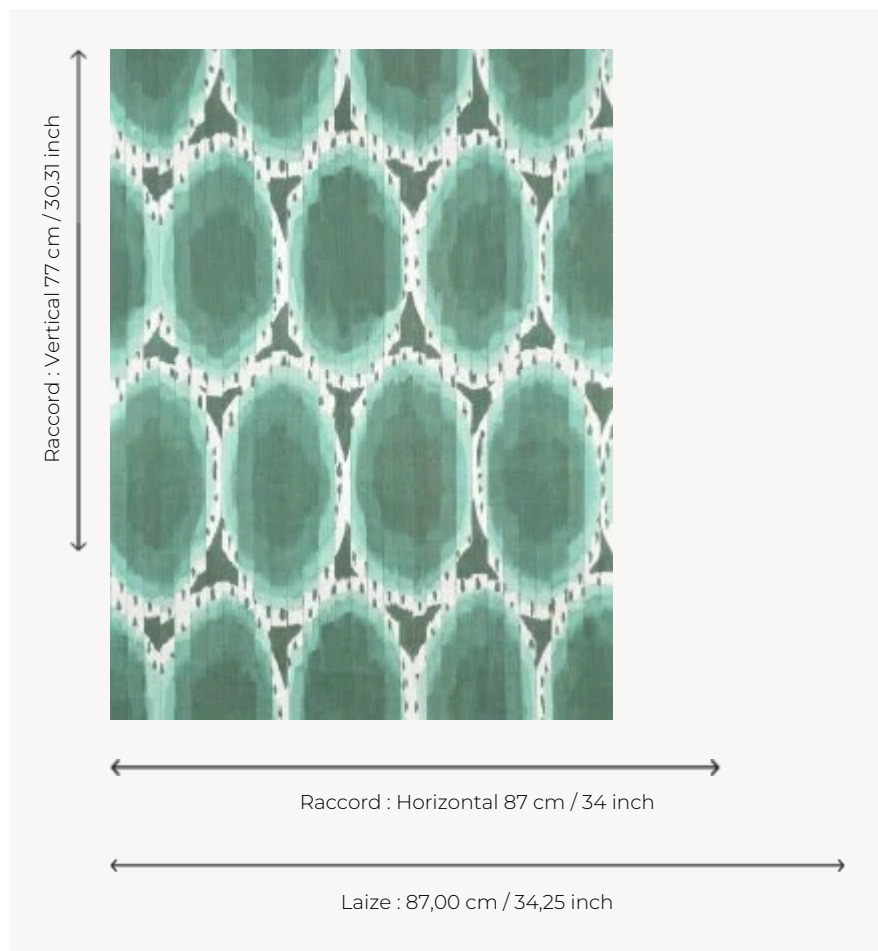

FP979002 ATOLL

Ikat pattern whose contours evoke with modernity the islands, archipelagos and atolls of the Pacific Ocean. The printing on a paper thread emphasizes the volume of the design and offers a striking play of light.

FP979002 - Lagon

Pierre Frey

TYPE	End-on-end threads - Small width printed wallpapers
SALES UNIT	Available per meter/yard
BACKING	NON WOVEN
COMPOSITION	100 % Paper
WIDTH	87 cm / 34,25 inch
REPEAT	H: 87 cm - 34,00 inch V: 77 cm - 30,31 inch Straight repeat
WEIGHT	240 gr / m ²
CARE	
TRIMMING	Trimmed
HANGING/REMOVING	Paste the wall Wet removable
CERTIFICATIONS	EUROCLASS C-s1,d0 ASTM E84 Class A
BOOK	F9979PPFREY40