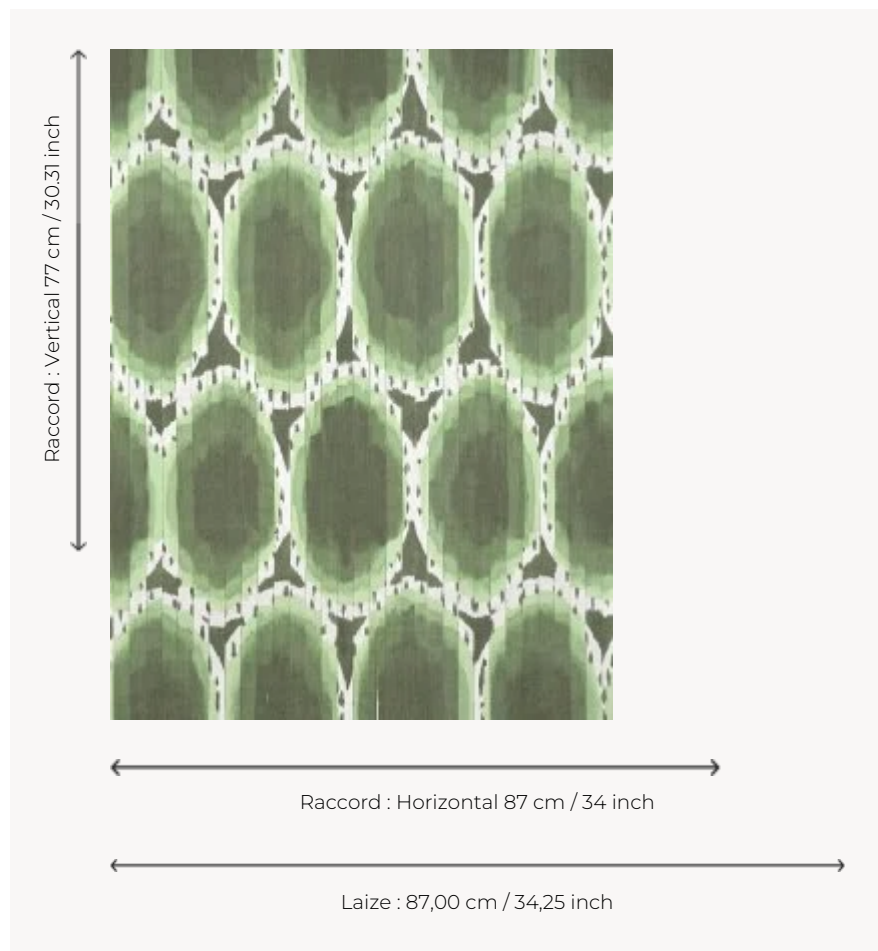

FP979003 ATOLL

Ikat pattern whose contours evoke with modernity the islands, archipelagos and atolls of the Pacific Ocean. The printing on a paper thread emphasizes the volume of the design and offers a striking play of light.

FP979003 - Palmier

Pierre Frey

TYPE	End-on-end threads - Small width printed wallpapers
SALES UNIT	Available per meter/yard
BACKING	NON WOVEN
COMPOSITION	100 % Paper
WIDTH	87 cm / 34,25 inch
REPEAT	H: 87 cm - 34,00 inch V: 77 cm - 30,31 inch Straight repeat
WEIGHT	240 gr / m ²
CARE	
TRIMMING	Trimmed
HANGING/REMOVING	Paste the wall Wet removable
CERTIFICATIONS	EUROCLASS C-s1,d0 ASTM E84 Class A
BOOK	F9979PPFREY40