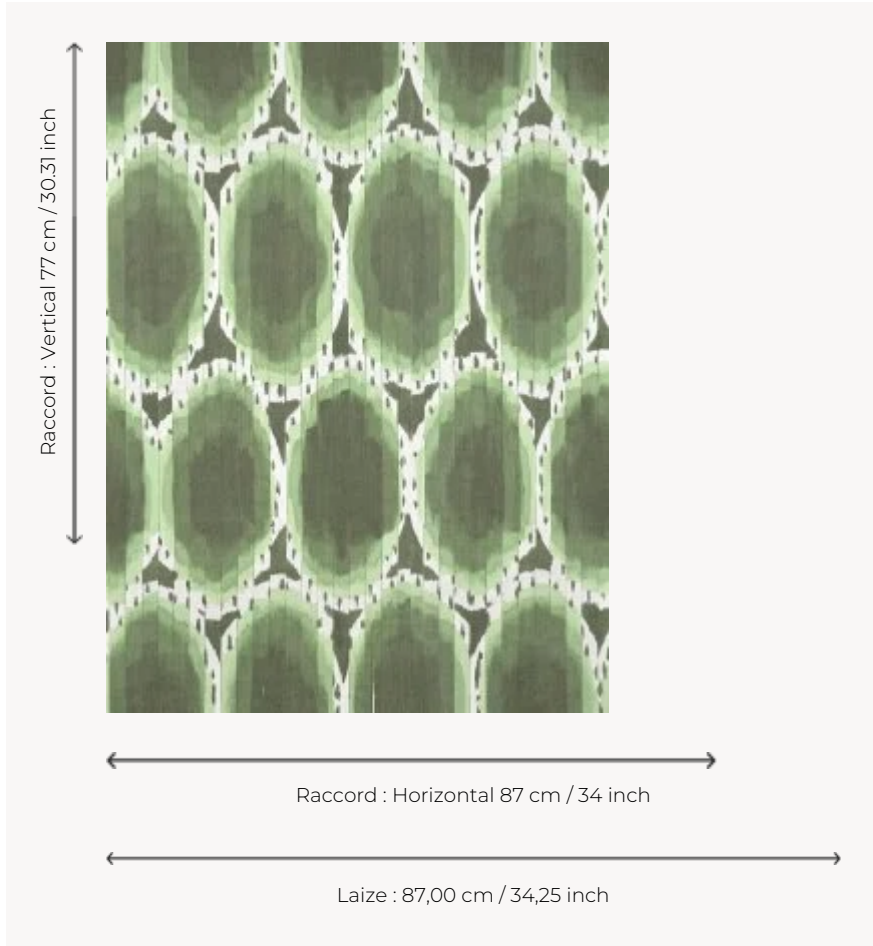

FP979003 ATOLL

Ikat pattern whose contours evoke with modernity the islands, archipelagos and atolls of the Pacific Ocean. The printing on a paper thread emphasizes the volume of the design and offers a striking play of light.

FP979003 - Palmier

Pierre Frey

TYPE	End-on-end threads - Small width printed wallpapers
SALES UNIT	Available per meter/yard
BACKING	NON WOVEN
COMPOSITION	100 % Paper
WIDTH	87 cm / 34,25 inch
REPEAT	H: 87 cm - 34,00 inch V: 77 cm - 30,31 inch Straight repeat
WEIGHT	240 gr / m ²
CARE	
TRIMMING	Trimmed
HANGING/REMOVING	Paste the wall Wet removable
CERTIFICATIONS	EUROCLASS C-s1,d0 ASTM E84 Class A
BOOK	F9979PPFREY40