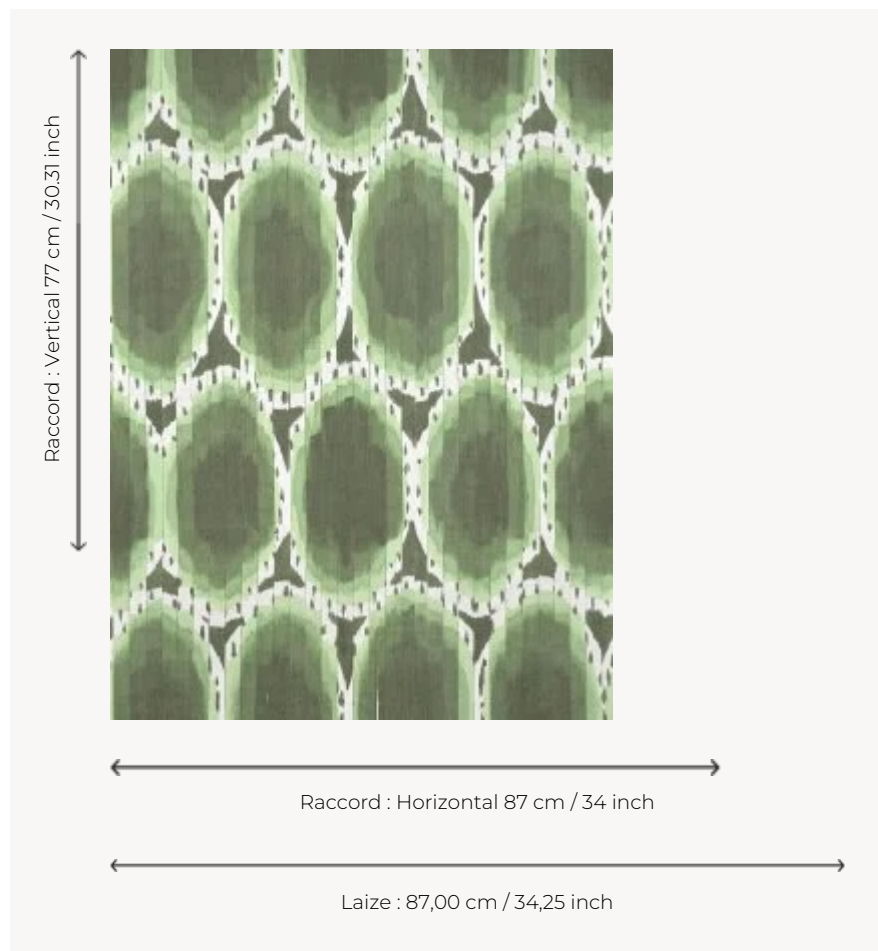

FP979003 ATOLL

Ikat pattern whose contours evoke with modernity the islands, archipelagos and atolls of the Pacific Ocean. The printing on a paper thread emphasizes the volume of the design and offers a striking play of light.

FP979003 - Palmier

Pierre Frey

TYPE	End-on-end threads - Small width printed wallpapers
SALES UNIT	Available per meter/yard
BACKING	NON WOVEN
COMPOSITION	100 % Paper
WIDTH	87 cm / 34,25 inch
REPEAT	H: 87 cm - 34,00 inch V: 77 cm - 30,31 inch Straight repeat
WEIGHT	240 gr / m ²
CARE	
TRIMMING	Trimmed
HANGING/REMOVING	Paste the wall Wet removable
CERTIFICATIONS	EUROCLASS C-s1,d0 ASTM E84 Class A
BOOK	F9979PPFREY40