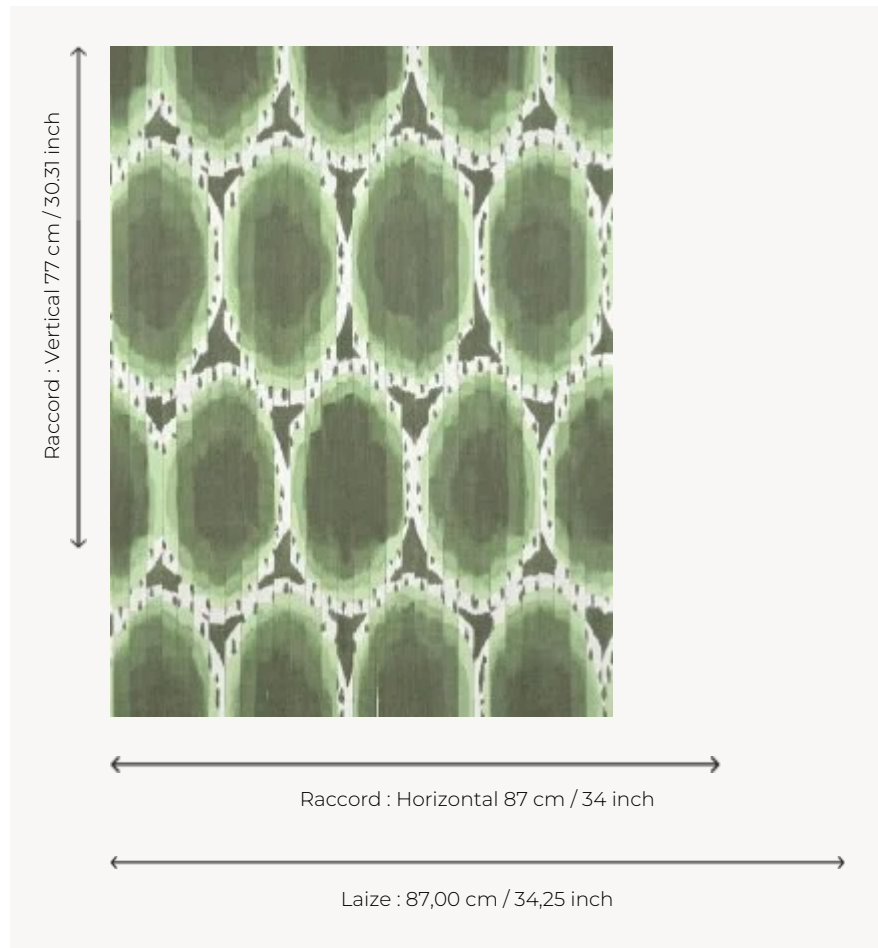

FP979003 ATOLL

Ikat pattern whose contours evoke with modernity the islands, archipelagos and atolls of the Pacific Ocean. The printing on a paper thread emphasizes the volume of the design and offers a striking play of light.

FP979003 - Palmier

Pierre Frey

TYPE	End-on-end threads - Small width printed wallpapers
SALES UNIT	Available per meter/yard
BACKING	NON WOVEN
COMPOSITION	100 % Paper
WIDTH	87 cm / 34,25 inch
REPEAT	H: 87 cm - 34,00 inch V: 77 cm - 30,31 inch Straight repeat
WEIGHT	240 gr / m ²
CARE	
TRIMMING	Trimmed
HANGING/REMOVING	Paste the wall Wet removable
CERTIFICATIONS	EUROCLASS C-s1,d0 ASTM E84 Class A
BOOK	F9979PPFREY40