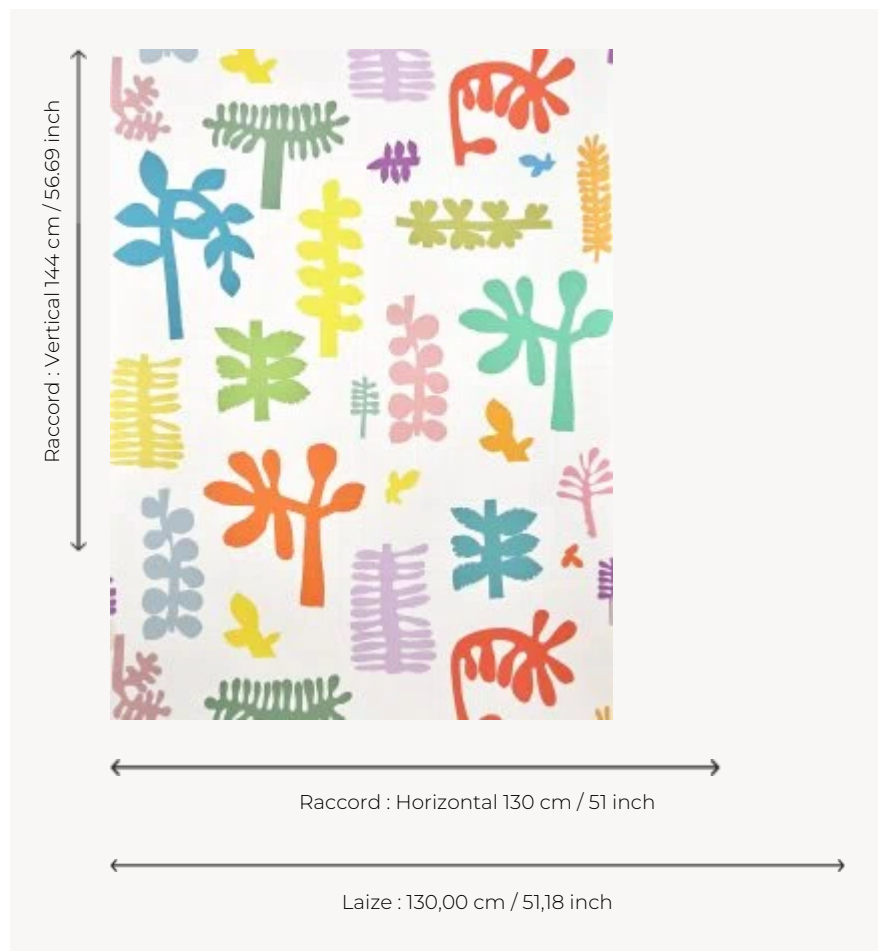

FP980002 RANGIROA

Drawing by Véronique Villaret composed of cut out papers whose silhouettes evoke the Polynesian vegetation. Available in bright or earthy colors, it is printed on an elegant mat linen laminated on non-woven backing.

FP980002 - Tropiques

Pierre Frey

TYPE	Wide width printed wallpapers - Paperbacked fabrics
ARTIST	Véronique Villaret
SALES UNIT	Available per meter/yard
BACKING	NON WOVEN
COMPOSITION	100 % Linen
WIDTH	130 cm / 51,18 inch
REPEAT	H: 130 cm - 51,00 inch V: 144 cm - 56,69 inch Straight repeat
WEIGHT	280 gr / m ²
CARE	
TRIMMING	Trimmed
HANGING/REMOVING	Paste the wall Wet removable
CERTIFICATIONS	ASTM E84 Class A
BOOK	F9979PPFREY40

2 Colors

FP980001

Terre

FP980002

Tropiques