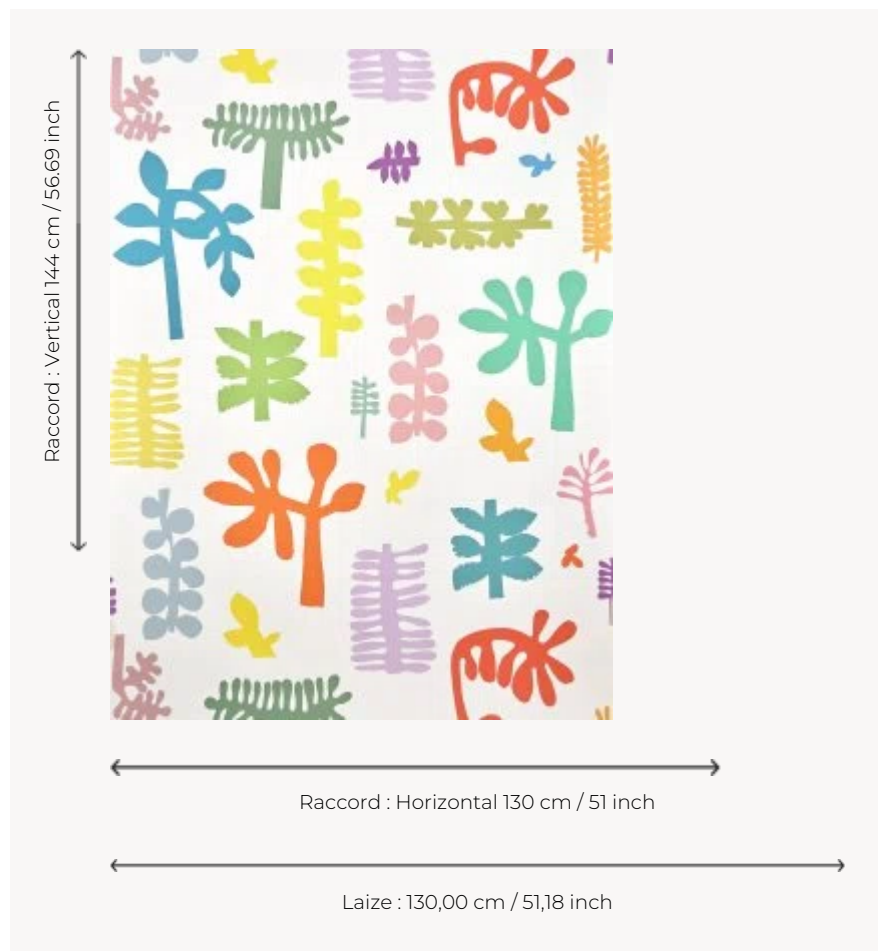

FP980002 RANGIROA

Drawing by Véronique Villaret composed of cut out papers whose silhouettes evoke the Polynesian vegetation. Available in bright or earthy colors, it is printed on an elegant mat linen laminated on non-woven backing.

FP980002 - Tropiques

Pierre Frey

TYPE	Wide width printed wallpapers - Paperbacked fabrics
ARTIST	Véronique Villaret
SALES UNIT	Available per meter/yard
BACKING	NON WOVEN
COMPOSITION	100 % Linen
WIDTH	130 cm / 51,18 inch
REPEAT	H: 130 cm - 51,00 inch V: 144 cm - 56,69 inch Straight repeat
WEIGHT	280 gr / m ²
CARE	
TRIMMING	Trimmed
HANGING/REMOVING	Paste the wall Wet removable
CERTIFICATIONS	ASTM E84 Class A
BOOK	F9979PPFREY40

2 Colors

FP980001

Terre

FP980002

Tropiques