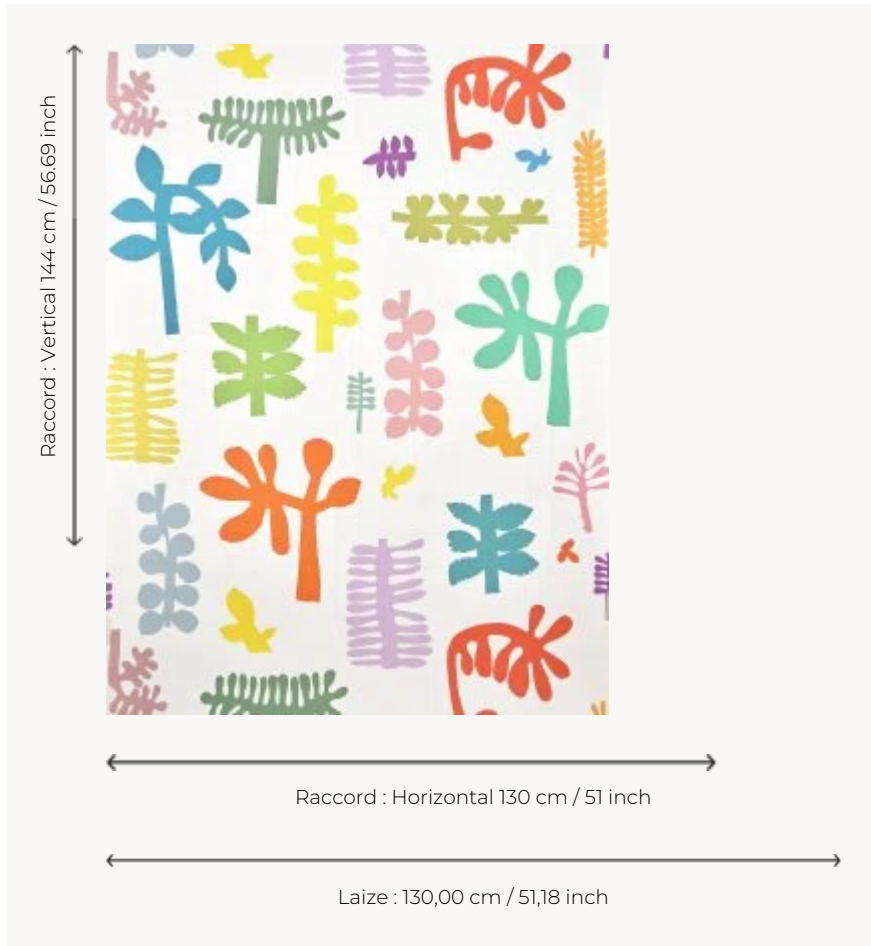

FP980002 RANGIROA

Drawing by Véronique Villaret composed of cut out papers whose silhouettes evoke the Polynesian vegetation. Available in bright or earthy colors, it is printed on an elegant mat linen laminated on non-woven backing.

FP980002 - Tropiques

Pierre Frey

TYPE	Wide width printed wallpapers - Paperbacked fabrics
ARTIST	Véronique Villaret
SALES UNIT	Available per meter/yard
BACKING	NON WOVEN
COMPOSITION	100 % Linen
WIDTH	130 cm / 51,18 inch
REPEAT	H: 130 cm - 51,00 inch V: 144 cm - 56,69 inch Straight repeat
WEIGHT	280 gr / m ²
CARE	
TRIMMING	Trimmed
HANGING/REMOVING	Paste the wall Wet removable
CERTIFICATIONS	ASTM E84 Class A
BOOK	F9979PPFREY40

2 Colors

FP980001

Terre

FP980002

Tropiques