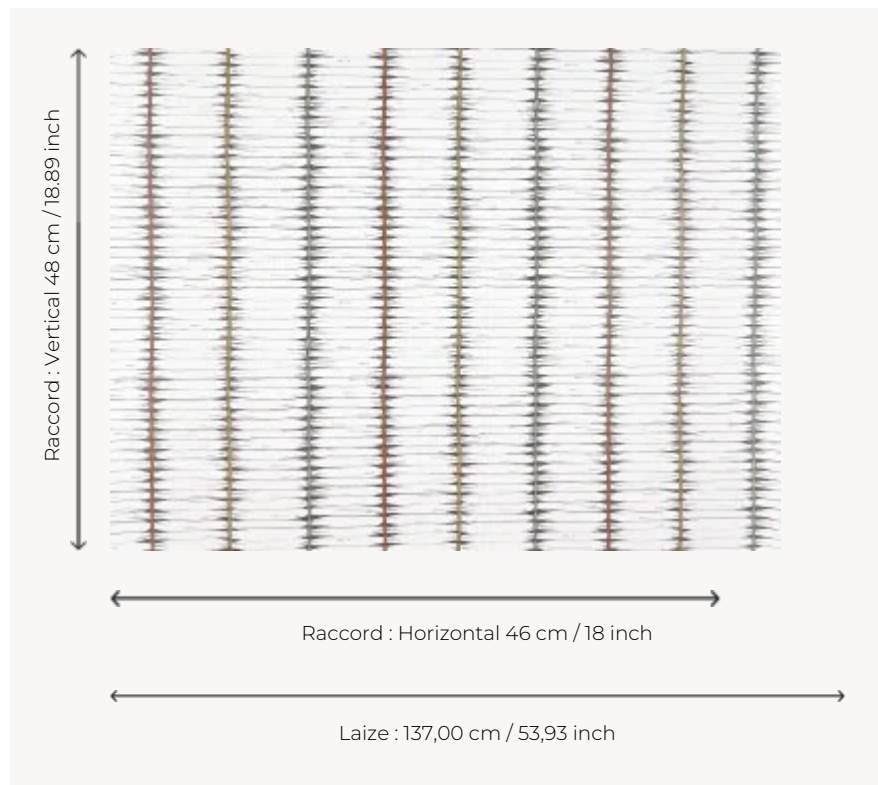

FP981001 MAKEMO

Contemporary design inspired by the ancestral art of weaving palm leaves, whose 3D printing in glossy lacquer sublimates the volume and the play of light created by the design in a new way.

FP981001 - Ocre

Pierre Frey

TYPE	Wide width printed wallpapers - Embossed patterns
SALES UNIT	Available per meter/yard
BACKING	NON WOVEN
COMPOSITION	-
WIDTH	137 cm / 53,93 inch
REPEAT	H: 46 cm - 18,00 inch V: 48 cm - 18,89 inch Straight repeat
WEIGHT	205 gr / m ²
CARE	
TRIMMING	Trimmed
HANGING/REMOVING	Paste the wall Strippable
CERTIFICATIONS	ASTM E84 Class A
NOTES	Good lightfastness Raised pattern
BOOK	F9979PPFREY40

1 Colors

FP981001
Ocre