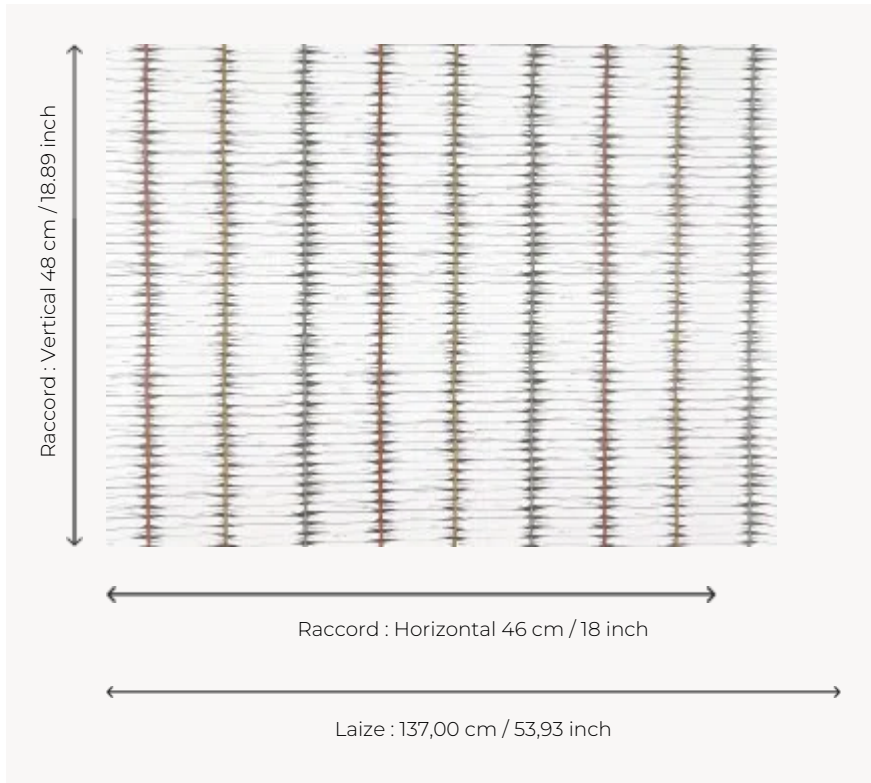

FP981001 MAKEMO

Contemporary design inspired by the ancestral art of weaving palm leaves, whose 3D printing in glossy lacquer sublimates the volume and the play of light created by the design in a new way.

FP981001 - Ocre

Pierre Frey

TYPE	Wide width printed wallpapers - Embossed patterns
SALES UNIT	Available per meter/yard
BACKING	NON WOVEN
COMPOSITION	-
WIDTH	137 cm / 53,93 inch
REPEAT	H: 46 cm - 18,00 inch V: 48 cm - 18,89 inch Straight repeat
WEIGHT	205 gr / m ²
CARE	
TRIMMING	Trimmed
HANGING/REMOVING	Paste the wall Strippable
CERTIFICATIONS	ASTM E84 Class A
NOTES	Good lightfastness Raised pattern
BOOK	F9979PPFREY40

1 Colors

FP981001
Ocre