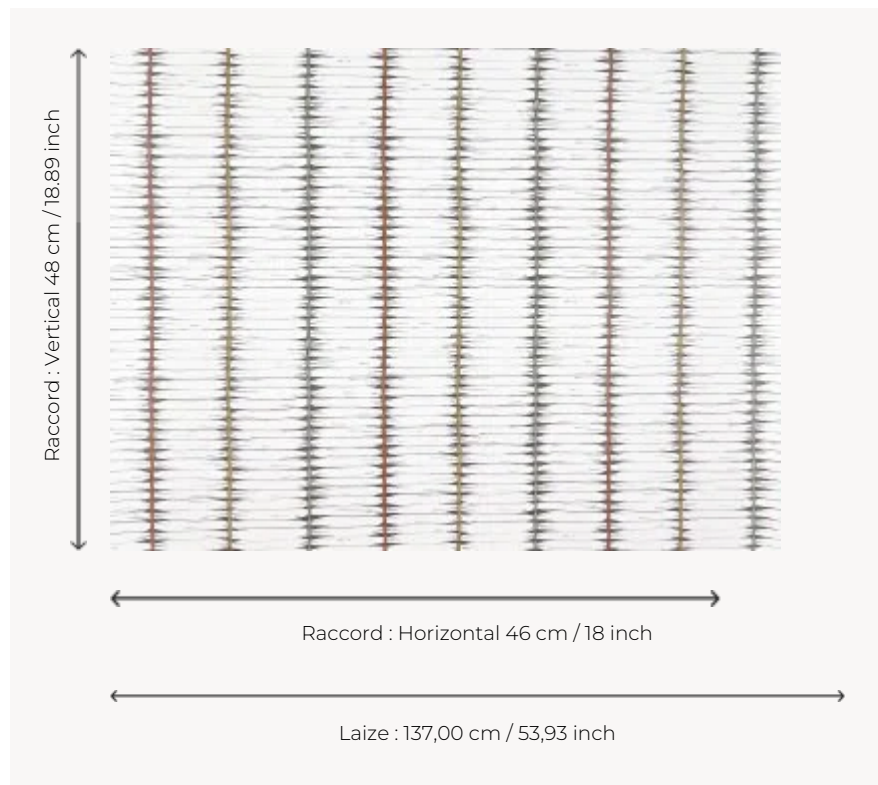

FP981001 MAKEMO

Contemporary design inspired by the ancestral art of weaving palm leaves, whose 3D printing in glossy lacquer sublimates the volume and the play of light created by the design in a new way.

FP981001 - Ocre

Pierre Frey

TYPE	Wide width printed wallpapers - Embossed patterns
SALES UNIT	Available per meter/yard
BACKING	NON WOVEN
COMPOSITION	-
WIDTH	137 cm / 53,93 inch
REPEAT	H: 46 cm - 18,00 inch V: 48 cm - 18,89 inch Straight repeat
WEIGHT	205 gr / m ²
CARE	
TRIMMING	Trimmed
HANGING/REMOVING	Paste the wall Strippable
CERTIFICATIONS	ASTM E84 Class A
NOTES	Good lightfastness Raised pattern
BOOK	F9979PPFREY40

1 Colors

FP981001
Ocre