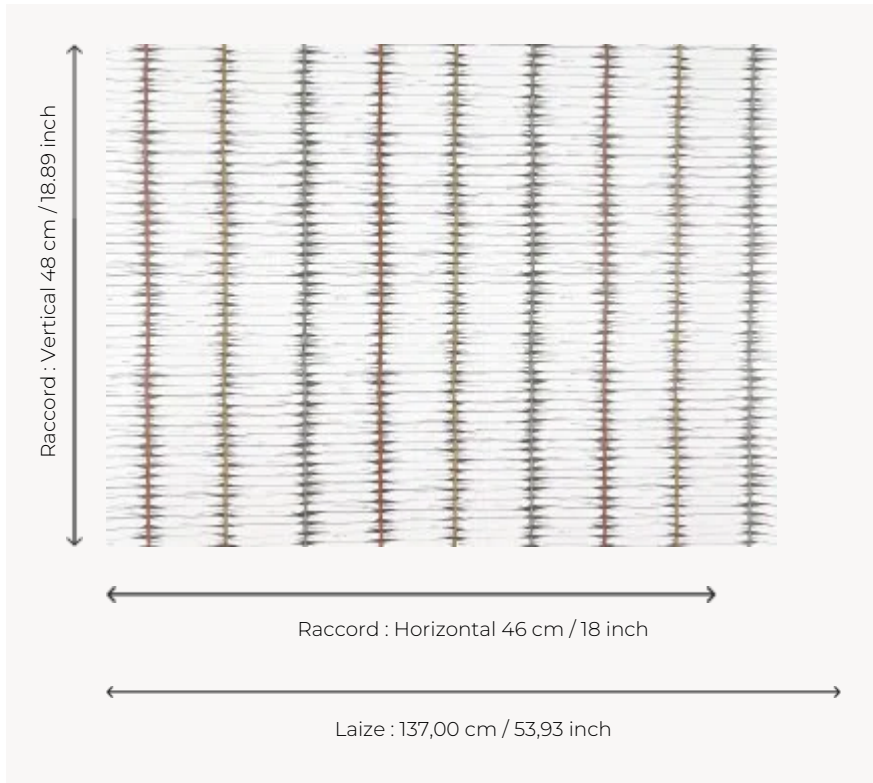

FP981001 MAKEMO

Contemporary design inspired by the ancestral art of weaving palm leaves, whose 3D printing in glossy lacquer sublimates the volume and the play of light created by the design in a new way.

FP981001 - Ocre

Pierre Frey

TYPE	Wide width printed wallpapers - Embossed patterns
SALES UNIT	Available per meter/yard
BACKING	NON WOVEN
COMPOSITION	-
WIDTH	137 cm / 53,93 inch
REPEAT	H: 46 cm - 18,00 inch V: 48 cm - 18,89 inch Straight repeat
WEIGHT	205 gr / m ²
CARE	
TRIMMING	Trimmed
HANGING/REMOVING	Paste the wall Strippable
CERTIFICATIONS	ASTM E84 Class A
NOTES	Good lightfastness Raised pattern
BOOK	F9979PPFREY40

1 Colors

FP981001

Ocre