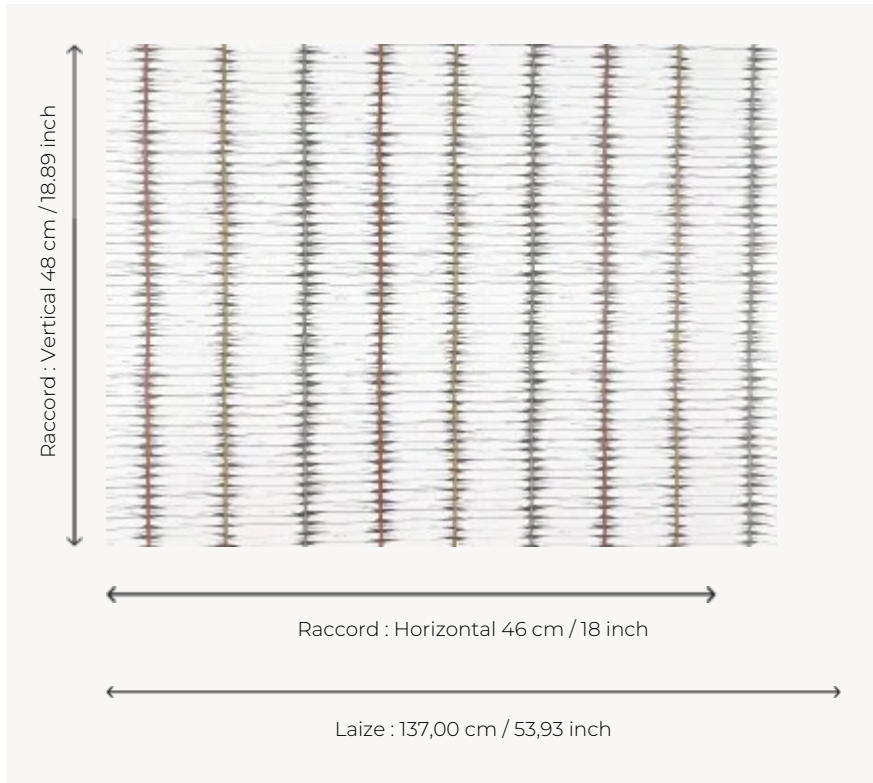

# FP981001 MAKEMO

Contemporary design inspired by the ancestral art of weaving palm leaves, whose 3D printing in glossy lacquer sublimates the volume and the play of light created by the design in a new way.

## FP981001 - Ocre

## Pierre Frey

<b>TYPE</b>	Wide width printed wallpapers - Embossed patterns
<b>SALES UNIT</b>	Available per meter/yard
<b>BACKING</b>	NON WOVEN
<b>COMPOSITION</b>	-
<b>WIDTH</b>	137 cm / 53,93 inch
<b>REPEAT</b>	H: 46 cm - 18,00 inch V: 48 cm - 18,89 inch Straight repeat
<b>WEIGHT</b>	205 gr / m <sup>2</sup>
<b>CARE</b>	
<b>TRIMMING</b>	Trimmed
<b>HANGING/REMOVING</b>	Paste the wall Strippable
<b>CERTIFICATIONS</b>	ASTM E84 Class A
<b>NOTES</b>	Good lightfastness Raised pattern
<b>BOOK</b>	F9979PPFREY40

# 1 Colors

FP981001  
Ocre