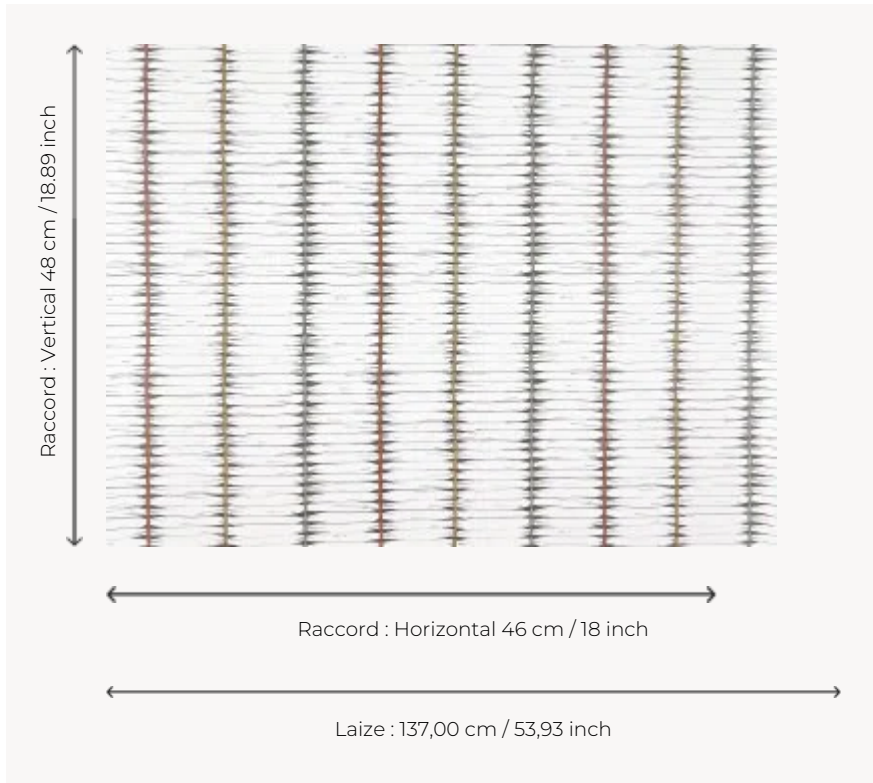

FP981001 MAKEMO

Contemporary design inspired by the ancestral art of weaving palm leaves, whose 3D printing in glossy lacquer sublimates the volume and the play of light created by the design in a new way.

FP981001 - Ocre

Pierre Frey

TYPE	Wide width printed wallpapers - Embossed patterns
SALES UNIT	Available per meter/yard
BACKING	NON WOVEN
COMPOSITION	-
WIDTH	137 cm / 53,93 inch
REPEAT	H: 46 cm - 18,00 inch V: 48 cm - 18,89 inch Straight repeat
WEIGHT	205 gr / m ²
CARE	
TRIMMING	Trimmed
HANGING/REMOVING	Paste the wall Strippable
CERTIFICATIONS	ASTM E84 Class A
NOTES	Good lightfastness Raised pattern
BOOK	F9979PPFREY40

1 Colors

FP981001
Ocre