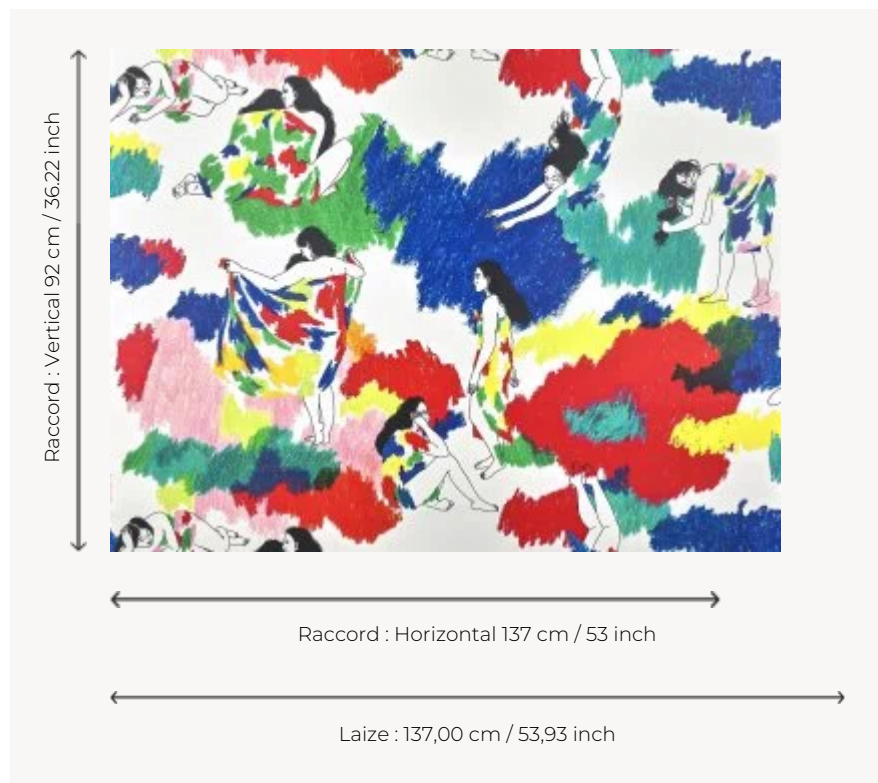

FP984001 PAREU

PAREU means pareo in Tahitian. The illustrator Yiling Changues, who lives and works in Tahiti, brings to light in a contemporary way, with felt pens and oil pastels, the tradition of the sarong and its knotting, a true emblematic symbol of Polynesia, worn in particular by the vahines.

FP984001 - Multicolore

Pierre Frey

TYPE	Wide width printed wallpapers
ARTIST	Yiling Changues
SALES UNIT	Available per meter/yard
BACKING	NON WOVEN
COMPOSITION	-
WIDTH	137 cm / 53,93 inch
REPEAT	H: 137 cm - 53,00 inch V: 92 cm - 36,22 inch Half drop repeat
WEIGHT	180 gr / m ²
CARE	
TRIMMING	Pretrimmed
HANGING/REMOVING	Paste the wall Wet removable
CERTIFICATIONS	EUROCLASS B-s1,d0 ASTM E84 Class A
NOTES	Flame retardant backing
INFORMATION	Use the trim & join marks during installation. Double-cut installation.
BOOK	F9979PPFREY40

1 Colors

FP984001
Multicolore