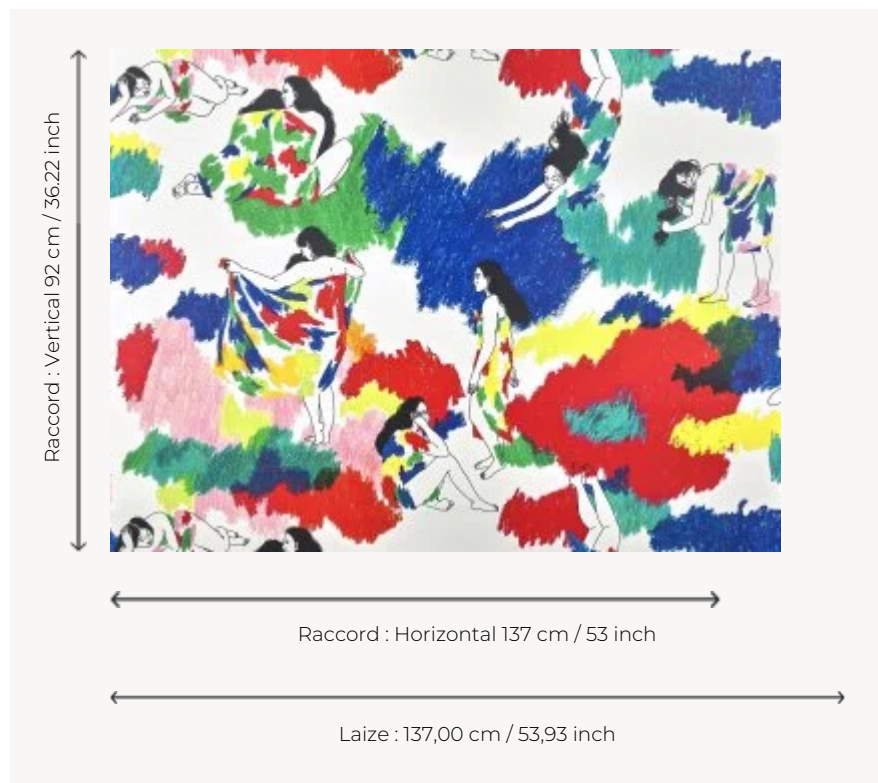

FP984001 PAREU

PAREU means pareo in Tahitian. The illustrator Yiling Changues, who lives and works in Tahiti, brings to light in a contemporary way, with felt pens and oil pastels, the tradition of the sarong and its knotting, a true emblematic symbol of Polynesia, worn in particular by the vahines.

FP984001 - Multicolore

Pierre Frey

TYPE	Wide width printed wallpapers
ARTIST	Yiling Changues
SALES UNIT	Available per meter/yard
BACKING	NON WOVEN
COMPOSITION	-
WIDTH	137 cm / 53,93 inch
REPEAT	H: 137 cm - 53,00 inch V: 92 cm - 36,22 inch Half drop repeat
WEIGHT	180 gr / m ²
CARE	
TRIMMING	Pretrimmed
HANGING/REMOVING	Paste the wall Wet removable
CERTIFICATIONS	EUROCLASS B-s1,d0 ASTM E84 Class A
NOTES	Flame retardant backing
INFORMATION	Use the trim & join marks during installation. Double-cut installation.
BOOK	F9979PPFREY40

1 Colors

FP984001
Multicolore