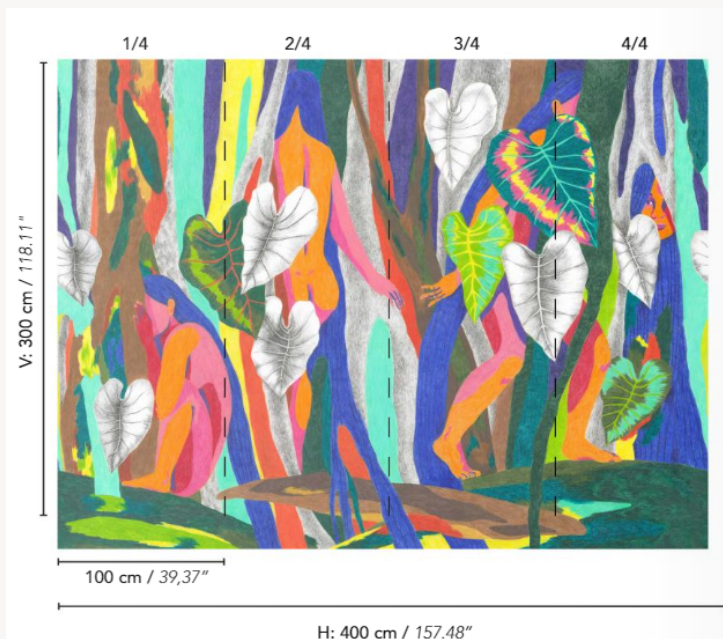

FP985001 ARUHINE

ARUHINE means "forest of women" in Tahitian. Created by the illustrator Yiling Changues, who lives and works in Tahiti, using felt pens and oil pastels. We discover an enchanted forest with bright colours where silhouettes of women mingle with Polynesian plants magically.

FP985001 - Tahiti

Pierre Frey

TYPE	Wide width printed wallpapers - Panoramic wallpapers
ARTIST	Yiling Changues
SALES UNIT	Full panoramic 300 cm x 400 cm (4 lengths 100 cm x 400 cm) - 118,11 in x 157,48 in(4 lengths 39,37 in x 157,48 in)
BACKING	NON WOVEN
COMPOSITION	-
WIDTH	100 cm / 39,37 inch
REPEAT	H: 400 cm - 157,00 inch V: 300 cm - 118,11 inch
WEIGHT	185 gr / m ²
CARE	
TRIMMING	Trimmed
HANGING/REMOVING	Paste the wall Strippable
CERTIFICATIONS	EUROCLASS B-s1,d0 ASTM E84 Class A
NOTES	Good lightfastness Flame retardant backing Sold as a complete artwork
INFORMATION	1 roll = 4 panels

1 Colors

FP985001
Tahiti