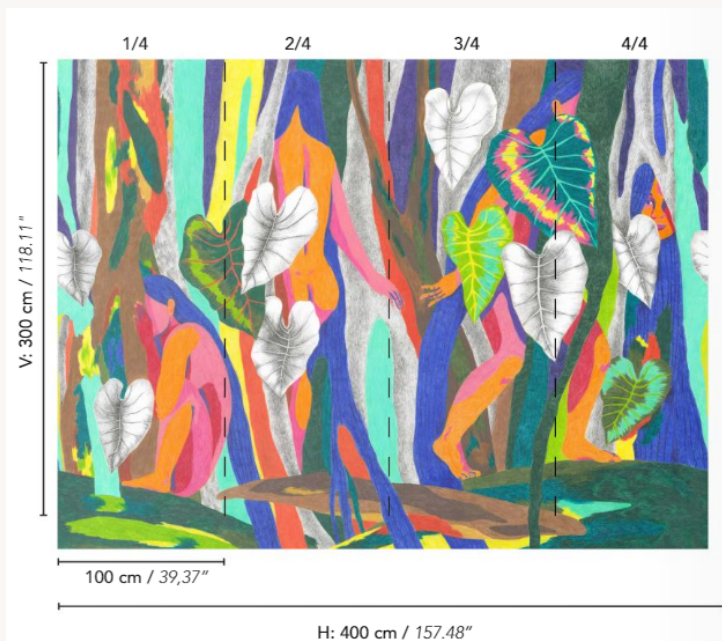

FP985001 ARUHINE

ARUHINE means "forest of women" in Tahitian. Created by the illustrator Yiling Changues, who lives and works in Tahiti, using felt pens and oil pastels. We discover an enchanted forest with bright colours where silhouettes of women mingle with Polynesian plants magically.

FP985001 - Tahiti

Pierre Frey

TYPE	Wide width printed wallpapers - Panoramic wallpapers
ARTIST	Yiling Changues
SALES UNIT	Full panoramic 300 cm x 400 cm (4 lengths 100 cm x 400 cm) - 118,11 in x 157,48 in(4 lengths 39,37 in x 157,48 in)
BACKING	NON WOVEN
COMPOSITION	-
WIDTH	100 cm / 39,37 inch
REPEAT	H: 400 cm - 157,00 inch V: 300 cm - 118,11 inch
WEIGHT	185 gr / m ²
CARE	
TRIMMING	Trimmed
HANGING/REMOVING	Paste the wall Strippable
CERTIFICATIONS	EUROCLASS B-s1,d0 ASTM E84 Class A
NOTES	Good lightfastness Flame retardant backing Sold as a complete artwork
INFORMATION	1 roll = 4 panels

1 Colors

FP985001
Tahiti