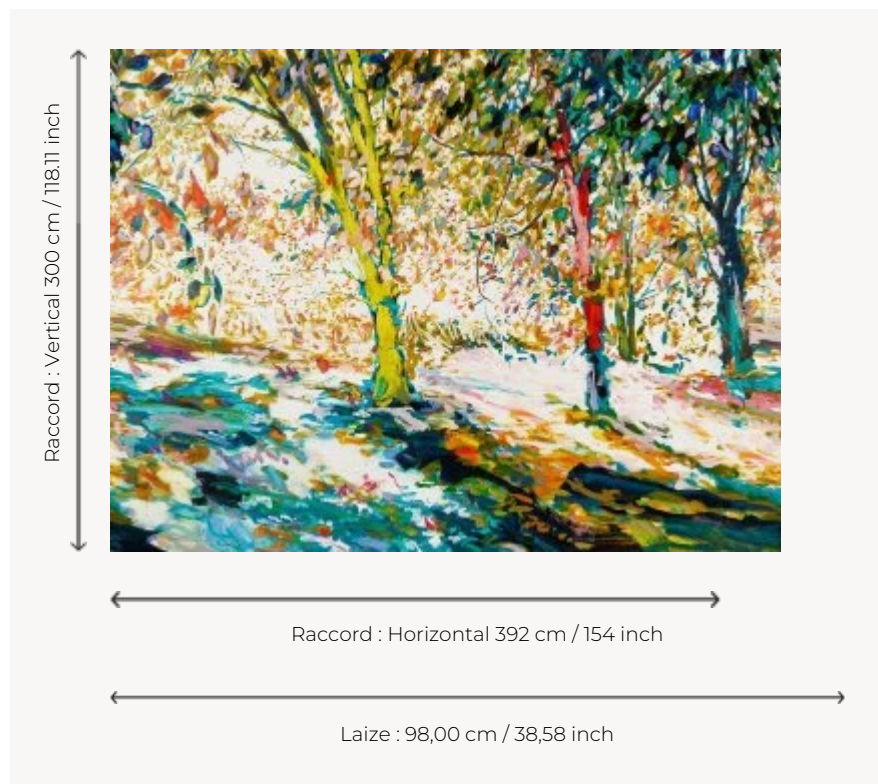

FP986001 SOUS BOIS

At the edge of the undergrowth, the painter Gaël Davrinche passionately illustrates the colors, the materials and the atmosphere of the golden hour and its magic light. The touches of color draw the trees in shadows of this fascinating landscape. The vinyl support laminated on a non-woven backing with a cloth effect evokes the artist's canvas.

FP986001 - Ete

Pierre Frey

TYPE	Vinyls - Panoramic wallpapers - Printed wallpapers
ARTIST	Gaël Davrinche
SALES UNIT	Available per panel
BACKING	NON WOVEN
COMPOSITION	100 % Vinyl
WIDTH	98 cm / 38,58 inch
REPEAT	H: 392 cm - 154,00 inch V: 300 cm - 118,11 inch
WEIGHT	450 gr / m ²
CARE	
TRIMMING	Trimmed
HANGING/REMOVING	Paste the wall Strippable
CERTIFICATIONS	EUROCLASS B-s2,d0 ASTM E84 Class A
NOTES	Good lightfastness Flame retardant backing Sold as a complete artwork
INFORMATION	1 roll = 4 panels