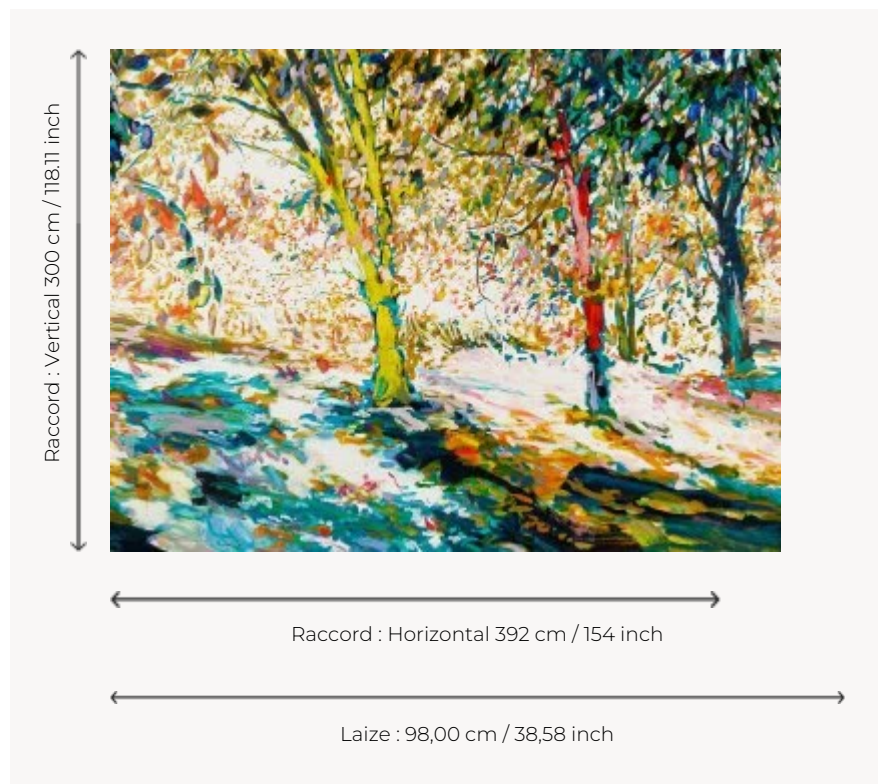

## FP986001 SOUS BOIS

At the edge of the undergrowth, the painter Gaël Davrinche passionately illustrates the colors, the materials and the atmosphere of the golden hour and its magic light. The touches of color draw the trees in shadows of this fascinating landscape. The vinyl support laminated on a non-woven backing with a cloth effect evokes the artist's canvas.

### Pierre Frey

<b>TYPE</b>	Vinyls - Panoramic wallpapers - Printed wallpapers
<b>ARTIST</b>	Gaël Davrinche
<b>SALES UNIT</b>	Available per panel
<b>BACKING</b>	NON WOVEN
<b>COMPOSITION</b>	100 % Vinyl
<b>WIDTH</b>	98 cm / 38,58 inch
<b>REPEAT</b>	H: 392 cm - 154,00 inch V: 300 cm - 118,11 inch
<b>WEIGHT</b>	450 gr / m <sup>2</sup>
<b>CARE</b>	 
<b>TRIMMING</b>	Trimmed
<b>HANGING/REMOVING</b>	Paste the wall Strippable
<b>CERTIFICATIONS</b>	EUROCLASS B-s2,d0 ASTM E84 Class A
<b>NOTES</b>	Good lightfastness Flame retardant backing Sold as a complete artwork
<b>INFORMATION</b>	1 roll = 4 panels