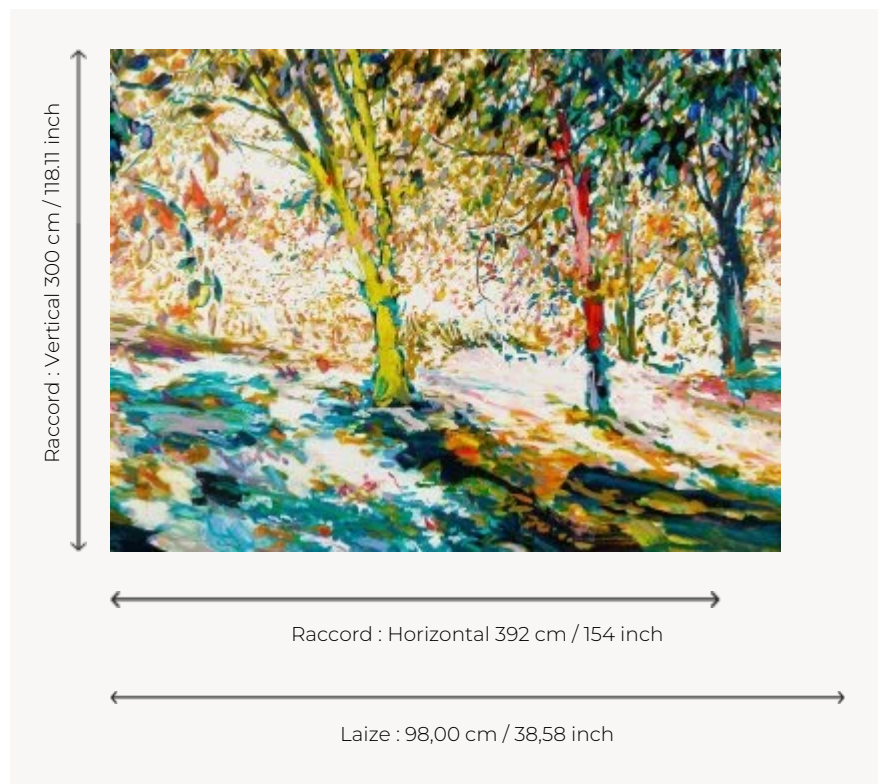

FP986001 SOUS BOIS

At the edge of the undergrowth, the painter Gaël Davrinche passionately illustrates the colors, the materials and the atmosphere of the golden hour and its magic light. The touches of color draw the trees in shadows of this fascinating landscape. The vinyl support laminated on a non-woven backing with a cloth effect evokes the artist's canvas.

FP986001 - Ete

Pierre Frey

TYPE	Vinyls - Panoramic wallpapers - Printed wallpapers
ARTIST	Gaël Davrinche
SALES UNIT	Available per panel
BACKING	NON WOVEN
COMPOSITION	100 % Vinyl
WIDTH	98 cm / 38,58 inch
REPEAT	H: 392 cm - 154,00 inch V: 300 cm - 118,11 inch
WEIGHT	450 gr / m ²
CARE	 
TRIMMING	Trimmed
HANGING/REMOVING	Paste the wall Strippable
CERTIFICATIONS	EUROCLASS B-s2,d0 ASTM E84 Class A
NOTES	Good lightfastness Flame retardant backing Sold as a complete artwork
INFORMATION	1 roll = 4 panels