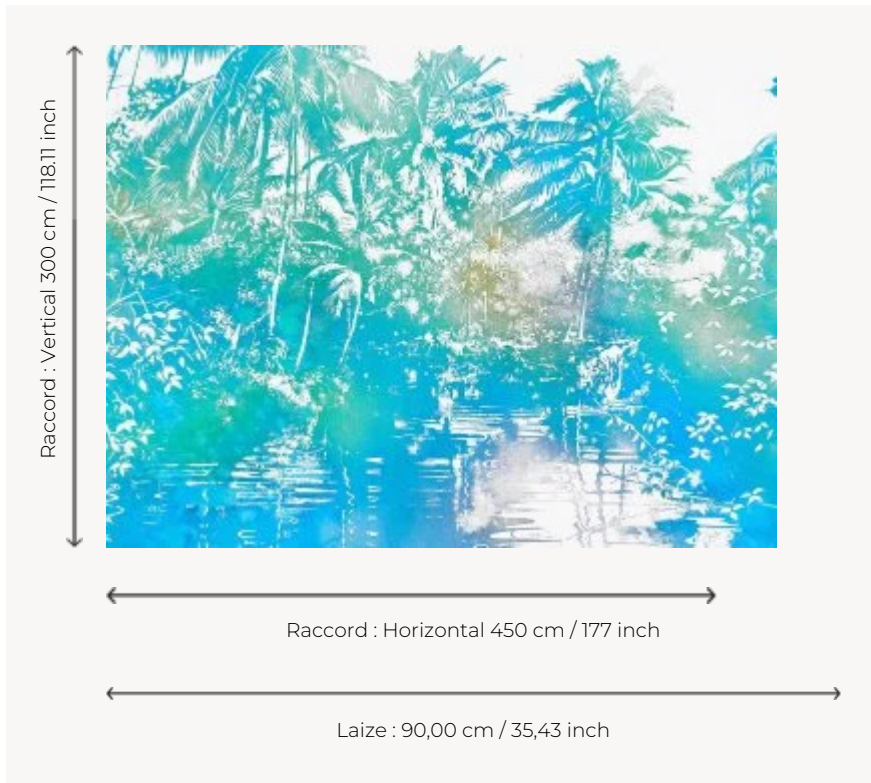

## FP987001 MAMORE

This pattern, drawn in ink, transports us to a sweet tropical dream, on the poetic shores of South America. The aquatic blue and water green colors and the iridescent reflections of the ground of this panoramic wallpaper play with the light and give the wall a striking effect. Printed on a non-woven fibrous backing with pearlescent reflections.

### Pierre Frey

<b>TYPE</b>	Panoramic wallpapers - Printed wallpapers
<b>SALES UNIT</b>	Available per panel
<b>BACKING</b>	NON WOVEN
<b>COMPOSITION</b>	-
<b>WIDTH</b>	90 cm / 35,43 inch
<b>REPEAT</b>	H: 450 cm - 177,00 inch V: 300 cm - 118,11 inch
<b>WEIGHT</b>	240 gr / m <sup>2</sup>
<b>CARE</b>	
<b>TRIMMING</b>	Trimmed
<b>HANGING/REMOVING</b>	Paste the wall Strippable
<b>CERTIFICATIONS</b>	EUROCLASS B-s1,d0 ASTM E84 Class A
<b>NOTES</b>	Good lightfastness Flame retardant backing Sold as a complete artwork
<b>INFORMATION</b>	1 roll = 5 panels

# 1 Colors

FP987001  
Riviere