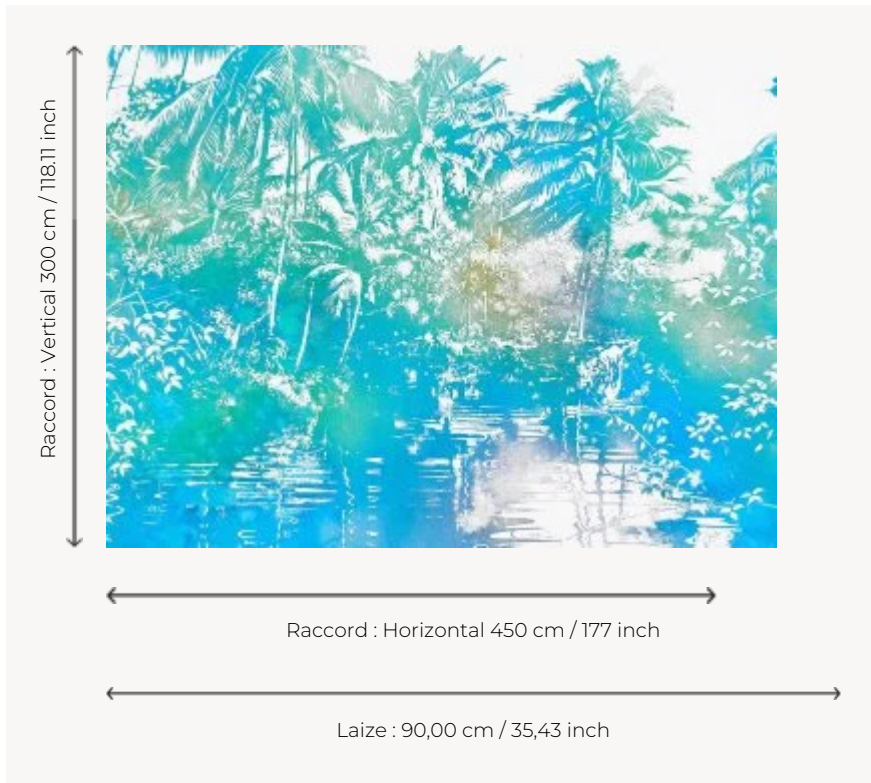

## FP987001 MAMORE

This pattern, drawn in ink, transports us to a sweet tropical dream, on the poetic shores of South America. The aquatic blue and water green colors and the iridescent reflections of the ground of this panoramic wallpaper play with the light and give the wall a striking effect. Printed on a non-woven fibrous backing with pearlescent reflections.

### Pierre Frey

|                         |  |
|-------------------------|--|
| <b>TYPE</b>             | Panoramic wallpapers - Printed wallpapers  |
| <b>SALES UNIT</b>       | Available per panel  |
| <b>BACKING</b>          | NON WOVEN  |
| <b>COMPOSITION</b>      | -  |
| <b>WIDTH</b>            | 90 cm / 35,43 inch   |
| <b>REPEAT</b>           | H: 450 cm - 177,00 inch<br>V: 300 cm - 118,11 inch                                   |
| <b>WEIGHT</b>           | 240 gr / m <sup>2</sup>  |
| <b>CARE</b>             |  |
| <b>TRIMMING</b>         | Trimmed  |
| <b>HANGING/REMOVING</b> | Paste the wall<br>Strippable   |
| <b>CERTIFICATIONS</b>   | EUROCLASS B-s1,d0<br>ASTM E84 Class A  |
| <b>NOTES</b>            | Good lightfastness<br>Flame retardant backing<br>Sold as a complete artwork          |
| <b>INFORMATION</b>      | 1 roll = 5 panels  |

# 1 Colors

FP987001  
Riviere