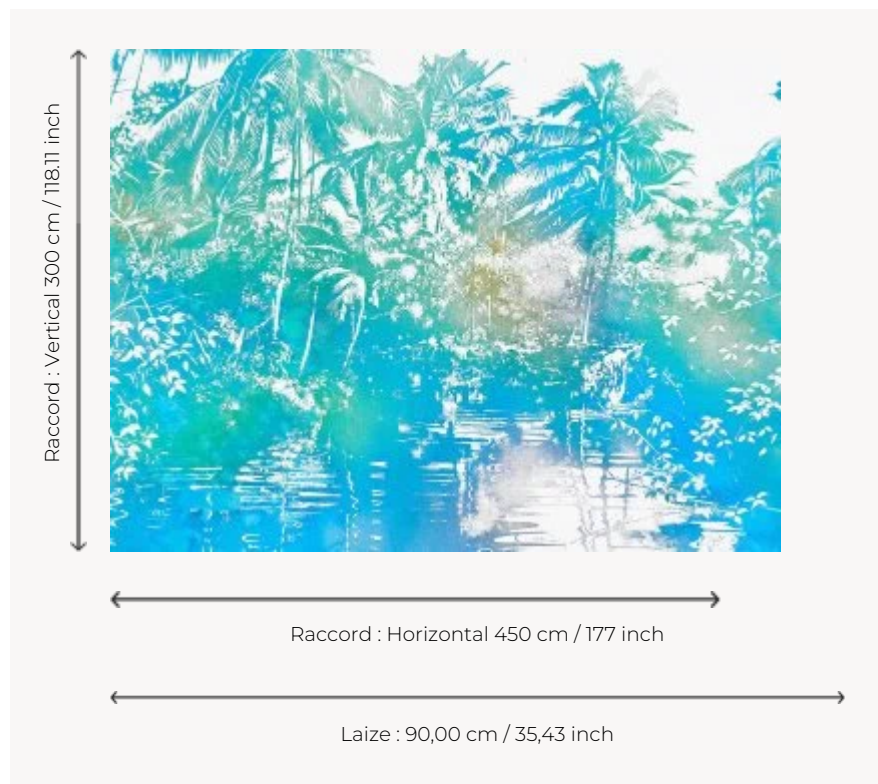

## FP987001 MAMORE

This pattern, drawn in ink, transports us to a sweet tropical dream, on the poetic shores of South America. The aquatic blue and water green colors and the iridescent reflections of the ground of this panoramic wallpaper play with the light and give the wall a striking effect. Printed on a non-woven fibrous backing with pearlescent reflections.

### Pierre Frey

<b>TYPE</b>	Panoramic wallpapers - Printed wallpapers
<b>SALES UNIT</b>	Available per panel
<b>BACKING</b>	NON WOVEN
<b>COMPOSITION</b>	-
<b>WIDTH</b>	90 cm / 35,43 inch
<b>REPEAT</b>	H: 450 cm - 177,00 inch V: 300 cm - 118,11 inch
<b>WEIGHT</b>	240 gr / m <sup>2</sup>
<b>CARE</b>	
<b>TRIMMING</b>	Trimmed
<b>HANGING/REMOVING</b>	Paste the wall Strippable
<b>CERTIFICATIONS</b>	EUROCLASS B-s1,d0 ASTM E84 Class A
<b>NOTES</b>	Good lightfastness Flame retardant backing Sold as a complete artwork
<b>INFORMATION</b>	1 roll = 5 panels

# 1 Colors

FP987001  
Riviere