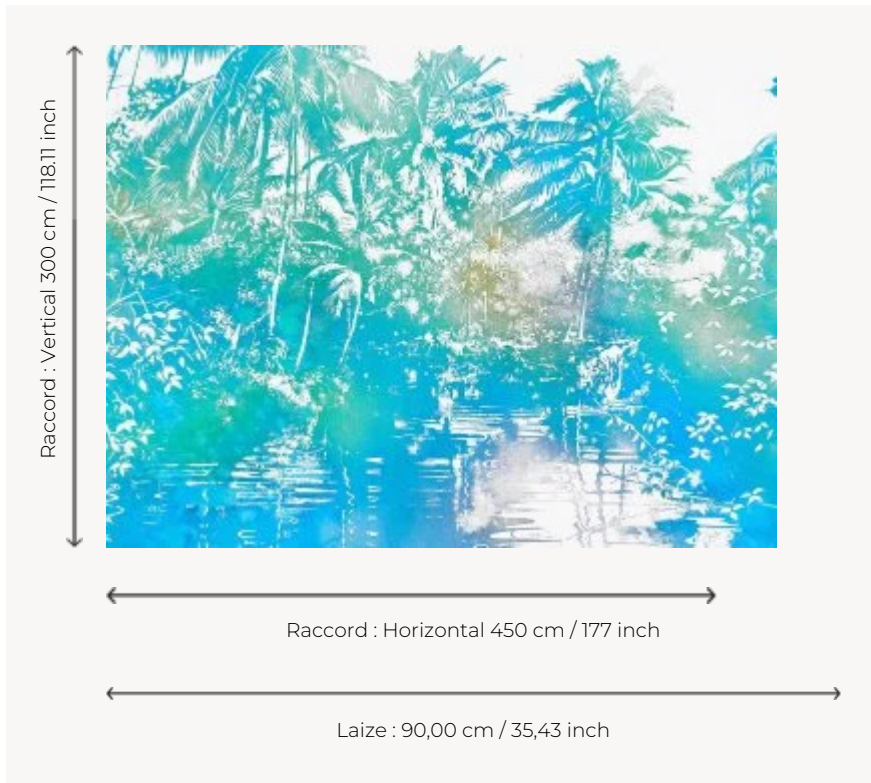

FP987001 MAMORE

This pattern, drawn in ink, transports us to a sweet tropical dream, on the poetic shores of South America. The aquatic blue and water green colors and the iridescent reflections of the ground of this panoramic wallpaper play with the light and give the wall a striking effect. Printed on a non-woven fibrous backing with pearlescent reflections.

FP987001 - Riviere

Pierre Frey

TYPE	Panoramic wallpapers - Printed wallpapers
SALES UNIT	Available per panel
BACKING	NON WOVEN
COMPOSITION	-
WIDTH	90 cm / 35,43 inch
REPEAT	H: 450 cm - 177,00 inch V: 300 cm - 118,11 inch
WEIGHT	240 gr / m ²
CARE	
TRIMMING	Trimmed
HANGING/REMOVING	Paste the wall Strippable
CERTIFICATIONS	EUROCLASS B-s1,d0 ASTM E84 Class A
NOTES	Good lightfastness Flame retardant backing Sold as a complete artwork
INFORMATION	1 roll = 5 panels

1 Colors

FP987001
Riviere