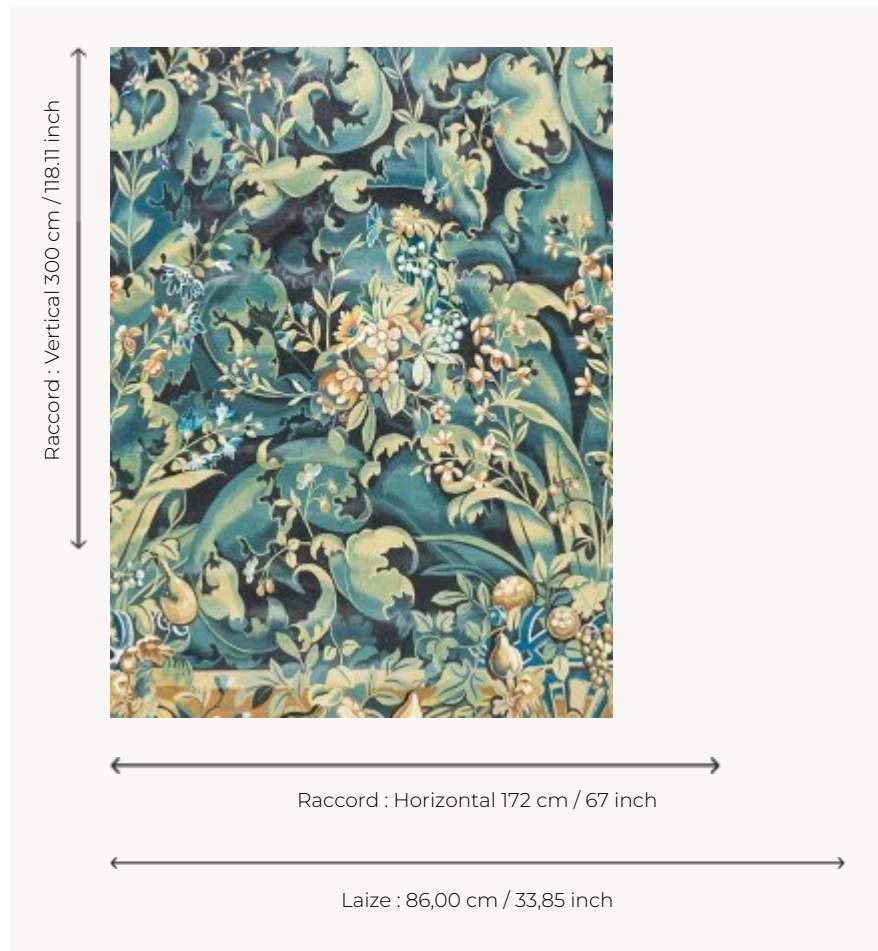

FP990001 ARISTOLOCHES

Contemporary reinterpretation of a 19th century tapestry cartoon kept in the Pierre Frey heritage collection. It depicts a design of cabbage leaves, very popular in the 16th century, known as aristoloche. Initially decorating the walls of castles, these tapestries came back into fashion during the Second Empire under the influence of the historicizing movement in the decorative arts. The delicate tones of the vegetation and the materiality of the textile support, laminated on non-woven backing, make it a magical and timeless design.

FP990001 - Verdure

Pierre Frey

TYPE	Panoramic wallpapers - Printed wallpapers
SALES UNIT	Available per panel
BACKING	NON WOVEN
COMPOSITION	100 % Paper
WIDTH	86 cm / 33,85 inch
REPEAT	H: 172 cm - 67,00 inch V: 300 cm - 118,11 inch
WEIGHT	240 gr / m ²
CARE	
TRIMMING	Trimmed
HANGING/REMOVING	Paste the wall Strippable
NOTES	Sold as a complete artwork
INFORMATION	1 roll = 2 panels

1 Colors

FP990001
Verdure