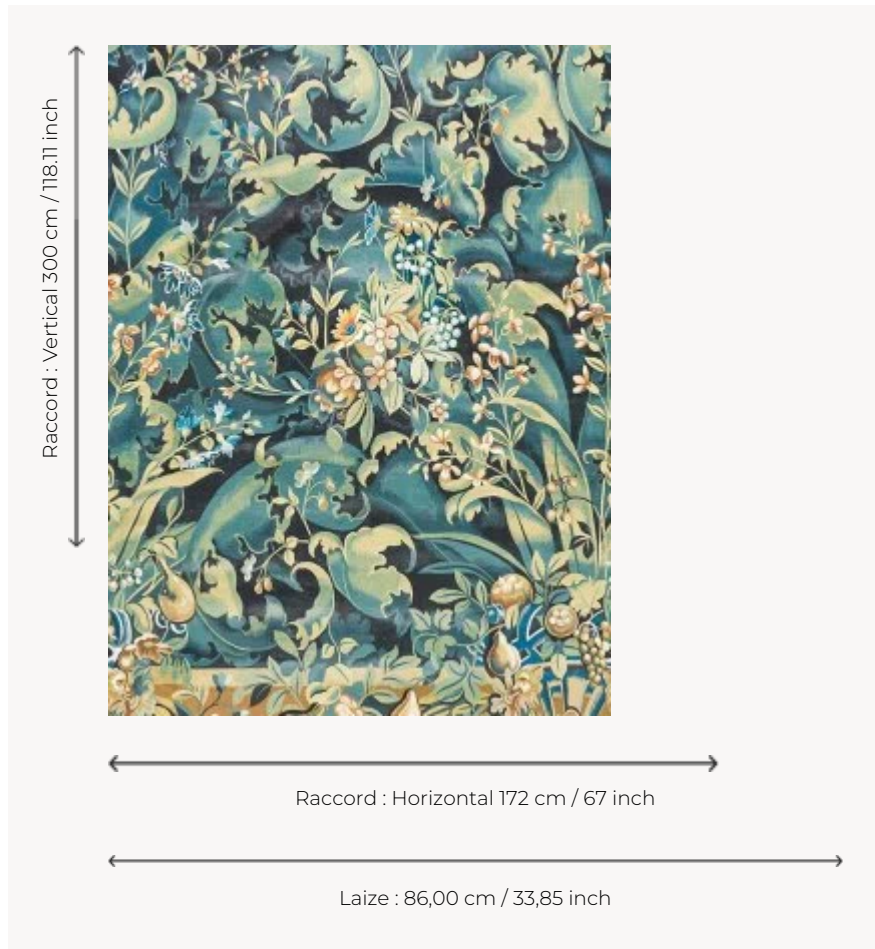

FP990001 ARISTOLOCHES

Contemporary reinterpretation of a 19th century tapestry cartoon kept in the Pierre Frey heritage collection. It depicts a design of cabbage leaves, very popular in the 16th century, known as aristoloche. Initially decorating the walls of castles, these tapestries came back into fashion during the Second Empire under the influence of the historicizing movement in the decorative arts. The delicate tones of the vegetation and the materiality of the textile support, laminated on non-woven backing, make it a magical and timeless design.

FP990001 - Verdure

Pierre Frey

TYPE	Panoramic wallpapers - Printed wallpapers
SALES UNIT	Available per panel
BACKING	NON WOVEN
COMPOSITION	100 % Paper
WIDTH	86 cm / 33,85 inch
REPEAT	H: 172 cm - 67,00 inch V: 300 cm - 118,11 inch
WEIGHT	240 gr / m ²
CARE	
TRIMMING	Trimmed
HANGING/REMOVING	Paste the wall Strippable
NOTES	Sold as a complete artwork
INFORMATION	1 roll = 2 panels

1 Colors

FP990001
Verdure