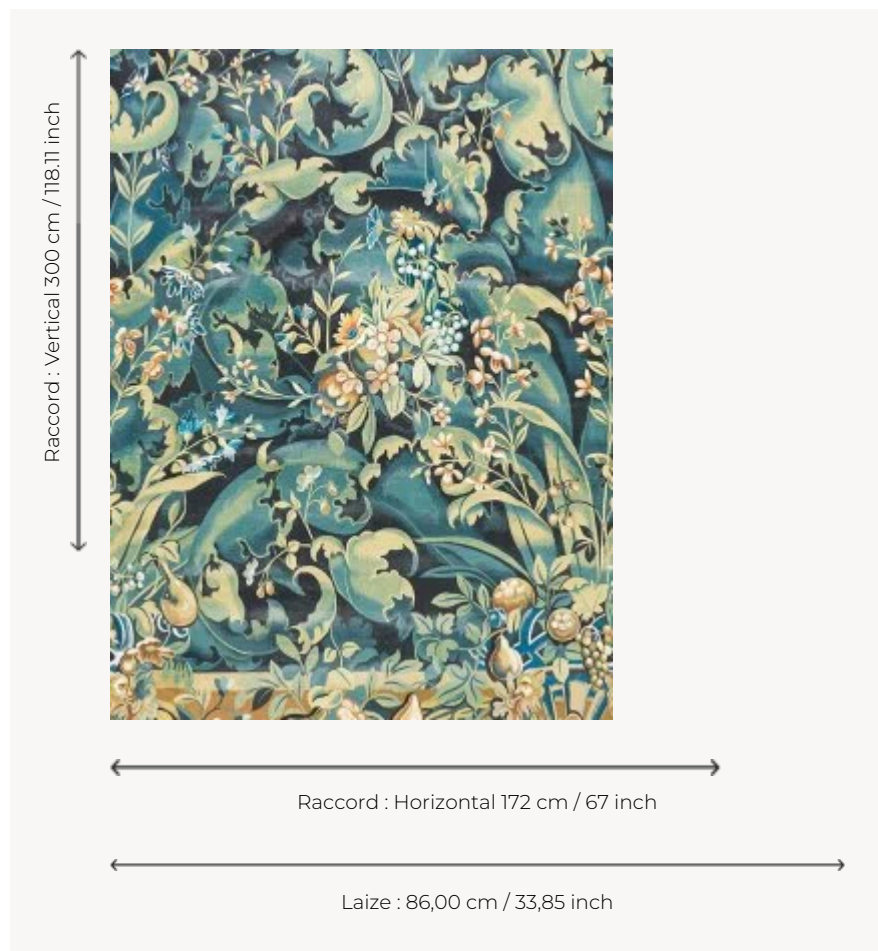

FP990001 ARISTOLOCHES

Contemporary reinterpretation of a 19th century tapestry cartoon kept in the Pierre Frey heritage collection. It depicts a design of cabbage leaves, very popular in the 16th century, known as aristoloche. Initially decorating the walls of castles, these tapestries came back into fashion during the Second Empire under the influence of the historicizing movement in the decorative arts. The delicate tones of the vegetation and the materiality of the textile support, laminated on non-woven backing, make it a magical and timeless design.

FP990001 - Verdure

Pierre Frey

TYPE	Panoramic wallpapers - Printed wallpapers
SALES UNIT	Available per panel
BACKING	NON WOVEN
COMPOSITION	100 % Paper
WIDTH	86 cm / 33,85 inch
REPEAT	H: 172 cm - 67,00 inch V: 300 cm - 118,11 inch
WEIGHT	240 gr / m ²
CARE	
TRIMMING	Trimmed
HANGING/REMOVING	Paste the wall Strippable
NOTES	Sold as a complete artwork
INFORMATION	1 roll = 2 panels

1 Colors

FP990001
Verdure