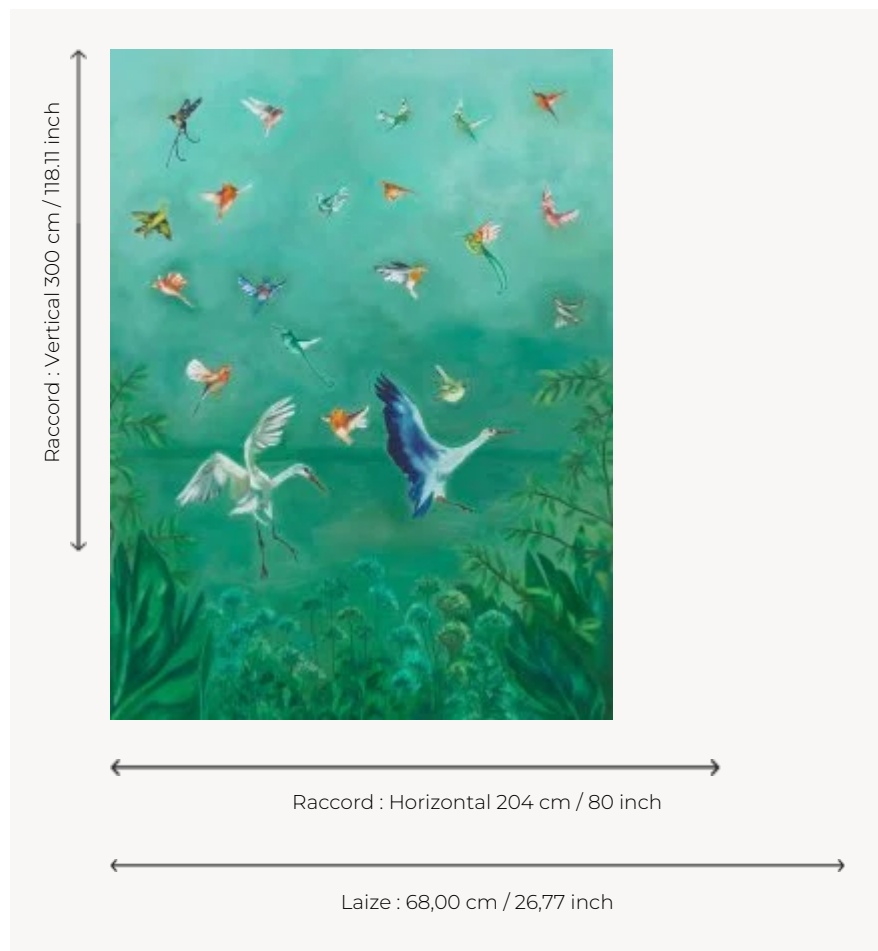

## FP991001 L'ENVOL

A corner of paradise, an innocent nature, birds with feathers of all colors dance and reveal a lofty perspective. The oil paint, the light and free brush strokes create the movement and open the space.  
Printed on embossed vinyl with cloth effect laminated on a non-woven backing.

### Pierre Frey

<b>TYPE</b>	Vinyls - Panoramic wallpapers - Printed wallpapers
<b>SALES UNIT</b>	Available per panel
<b>BACKING</b>	NON WOVEN
<b>COMPOSITION</b>	100 % Vinyl
<b>WIDTH</b>	68 cm / 26,77 inch
<b>REPEAT</b>	H: 204 cm - 80,00 inch V: 300 cm - 118,11 inch
<b>WEIGHT</b>	400 gr / m <sup>2</sup>
<b>CARE</b>	
<b>TRIMMING</b>	Trimmed
<b>HANGING/REMOVING</b>	Paste the wall Strippable
<b>CERTIFICATIONS</b>	EUROCLASS B-s2,d0 ASTM E84 Class A
<b>NOTES</b>	Good lightfastness Flame retardant backing Sold as a complete artwork
<b>INFORMATION</b>	1 roll = 3 panels