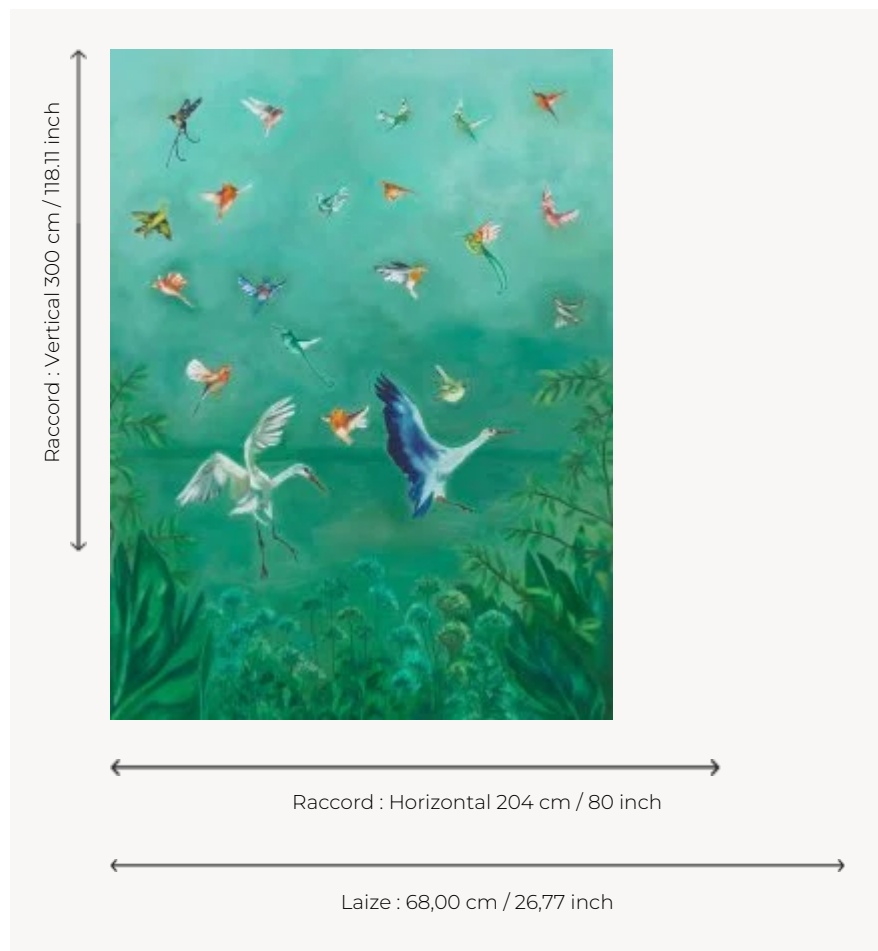

FP991001 L'ENVOL

A corner of paradise, an innocent nature, birds with feathers of all colors dance and reveal a lofty perspective. The oil paint, the light and free brush strokes create the movement and open the space.
Printed on embossed vinyl with cloth effect laminated on a non-woven backing.

FP991001 - Marais

Pierre Frey

TYPE	Vinyls - Panoramic wallpapers - Printed wallpapers
SALES UNIT	Available per panel
BACKING	NON WOVEN
COMPOSITION	100 % Vinyl
WIDTH	68 cm / 26,77 inch
REPEAT	H: 204 cm - 80,00 inch V: 300 cm - 118,11 inch
WEIGHT	400 gr / m ²
CARE	
TRIMMING	Trimmed
HANGING/REMOVING	Paste the wall Strippable
CERTIFICATIONS	EUROCLASS B-s2,d0 ASTM E84 Class A
NOTES	Good lightfastness Flame retardant backing Sold as a complete artwork
INFORMATION	1 roll = 3 panels