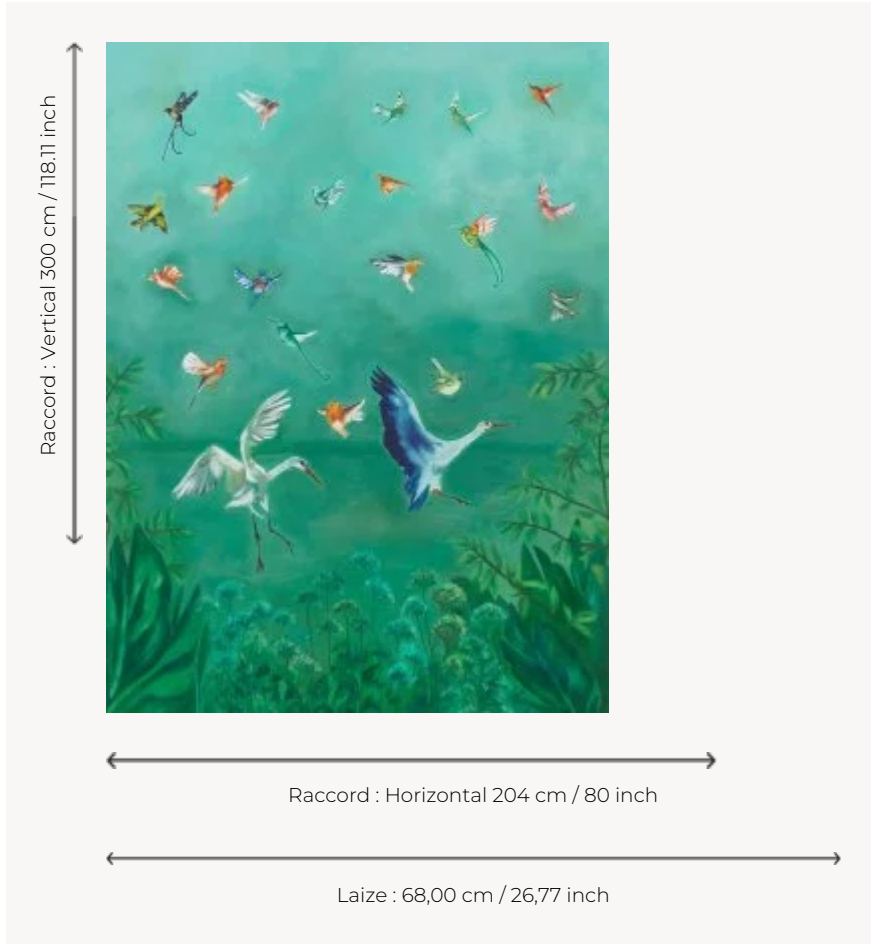

FP991001 L'ENVOL

A corner of paradise, an innocent nature, birds with feathers of all colors dance and reveal a lofty perspective. The oil paint, the light and free brush strokes create the movement and open the space.
Printed on embossed vinyl with cloth effect laminated on a non-woven backing.

FP991001 - Marais

Pierre Frey

TYPE	Vinyls - Panoramic wallpapers - Printed wallpapers
SALES UNIT	Available per panel
BACKING	NON WOVEN
COMPOSITION	100 % Vinyl
WIDTH	68 cm / 26,77 inch
REPEAT	H: 204 cm - 80,00 inch V: 300 cm - 118,11 inch
WEIGHT	400 gr / m ²
CARE	
TRIMMING	Trimmed
HANGING/REMOVING	Paste the wall Strippable
CERTIFICATIONS	EUROCLASS B-s2,d0 ASTM E84 Class A
NOTES	Good lightfastness Flame retardant backing Sold as a complete artwork
INFORMATION	1 roll = 3 panels