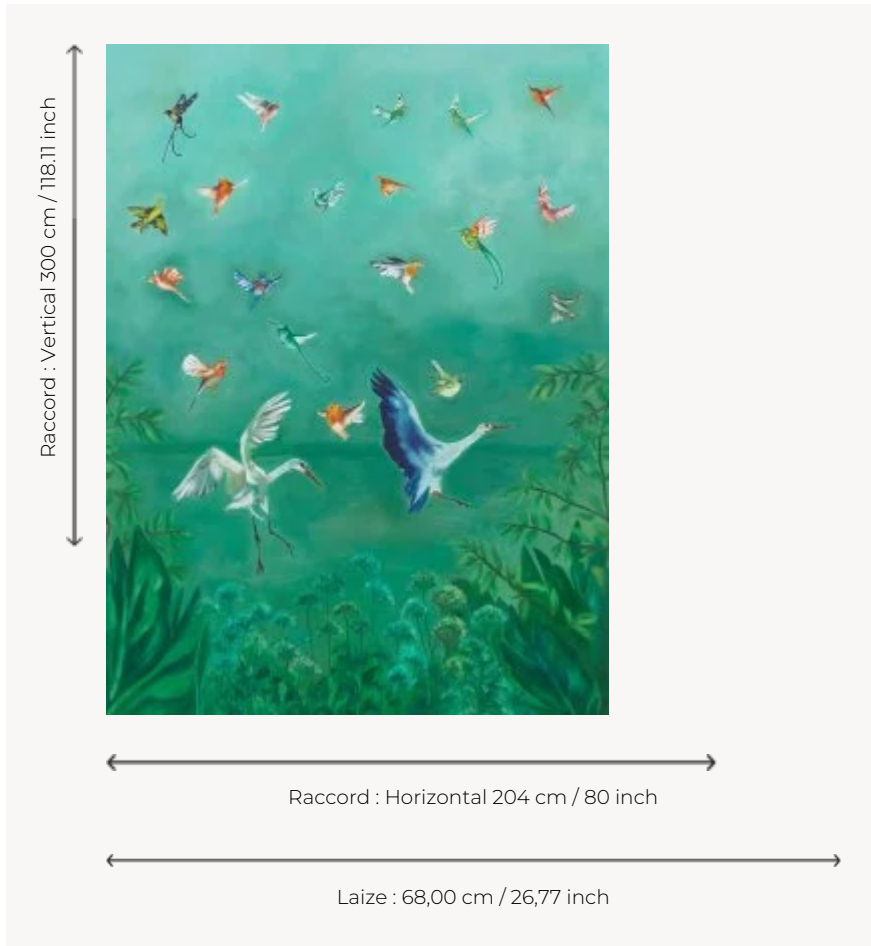

## FP991001 L'ENVOL

A corner of paradise, an innocent nature, birds with feathers of all colors dance and reveal a lofty perspective. The oil paint, the light and free brush strokes create the movement and open the space.  
Printed on embossed vinyl with cloth effect laminated on a non-woven backing.

### Pierre Frey

<b>TYPE</b>	Vinyls - Panoramic wallpapers - Printed wallpapers
<b>SALES UNIT</b>	Available per panel
<b>BACKING</b>	NON WOVEN
<b>COMPOSITION</b>	100 % Vinyl
<b>WIDTH</b>	68 cm / 26,77 inch
<b>REPEAT</b>	H: 204 cm - 80,00 inch V: 300 cm - 118,11 inch
<b>WEIGHT</b>	400 gr / m <sup>2</sup>
<b>CARE</b>	
<b>TRIMMING</b>	Trimmed
<b>HANGING/REMOVING</b>	Paste the wall Strippable
<b>CERTIFICATIONS</b>	EUROCLASS B-s2,d0 ASTM E84 Class A
<b>NOTES</b>	Good lightfastness Flame retardant backing Sold as a complete artwork
<b>INFORMATION</b>	1 roll = 3 panels