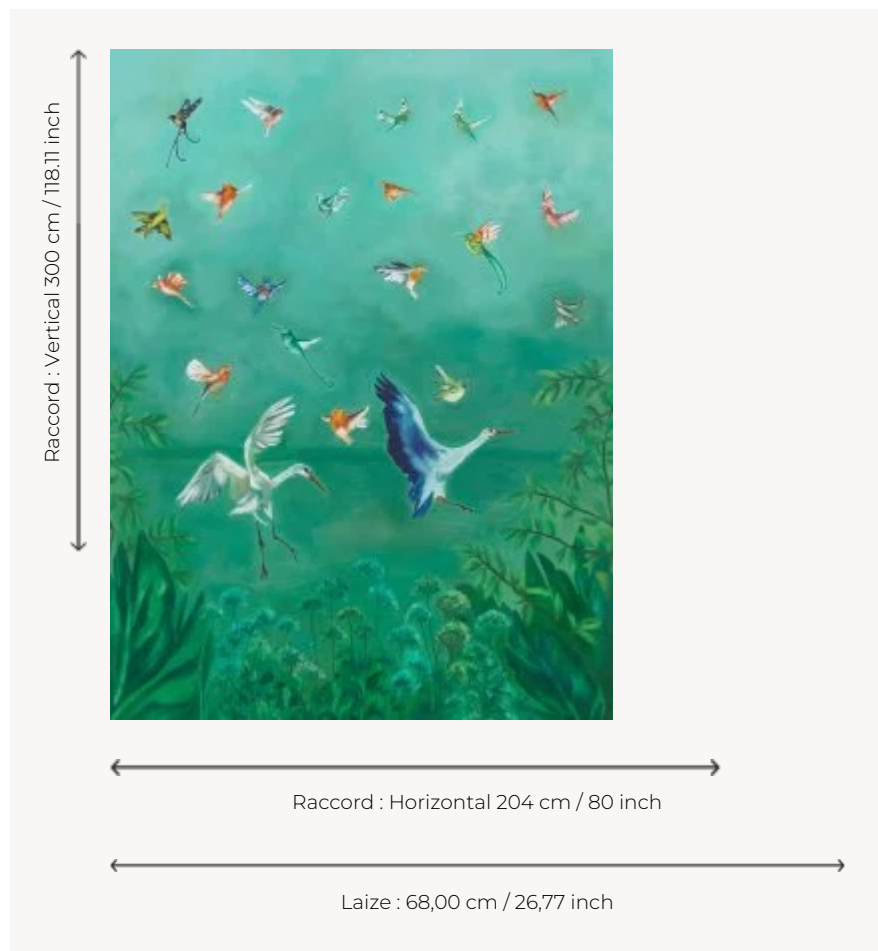

FP991001 L'ENVOL

A corner of paradise, an innocent nature, birds with feathers of all colors dance and reveal a lofty perspective. The oil paint, the light and free brush strokes create the movement and open the space.
Printed on embossed vinyl with cloth effect laminated on a non-woven backing.

FP991001 - Marais

Pierre Frey

TYPE	Vinyls - Panoramic wallpapers - Printed wallpapers
SALES UNIT	Available per panel
BACKING	NON WOVEN
COMPOSITION	100 % Vinyl
WIDTH	68 cm / 26,77 inch
REPEAT	H: 204 cm - 80,00 inch V: 300 cm - 118,11 inch
WEIGHT	400 gr / m ²
CARE	
TRIMMING	Trimmed
HANGING/REMOVING	Paste the wall Strippable
CERTIFICATIONS	EUROCLASS B-s2,d0 ASTM E84 Class A
NOTES	Good lightfastness Flame retardant backing Sold as a complete artwork
INFORMATION	1 roll = 3 panels