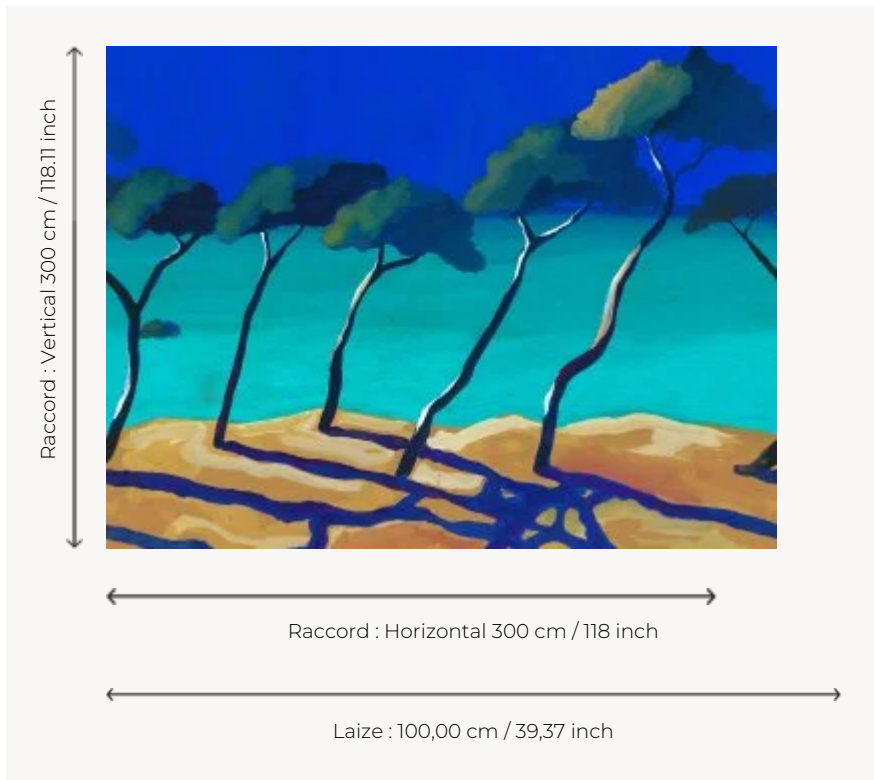

FP993001 PORQUEROLLES

The horizon, the blue of the sea and the sky, intense and deep of Porquerolles are drawn in a contemporary way under the hand of Sebastien Arcouet. An invitation to contemplation and idleness. Printed on a non-woven backing with a glazed effect.

FP993001 - Mediterranee

Pierre Frey

TYPE	Panoramic wallpapers
SALES UNIT	Full panoramic 300 cm x 300 cm (3 lengths 100 cm x 300 cm) - 118,11 in x 118,11 in (3 lengths 39,37 in x 118,11 in)
BACKING	NON WOVEN
COMPOSITION	-
WIDTH	100 cm / 39,37 inch
REPEAT	H: 300 cm - 118,00 inch V: 300 cm - 118,11 inch
WEIGHT	185 gr / m ²
CARE	
TRIMMING	Trimmed
HANGING/REMOVING	Paste the wall Strippable
CERTIFICATIONS	EUROCLASS B-s1,d0 ASTM E84 Class A
NOTES	Good lightfastness Flame retardant backing Sold as a complete artwork
INFORMATION	1 roll = 3 panels