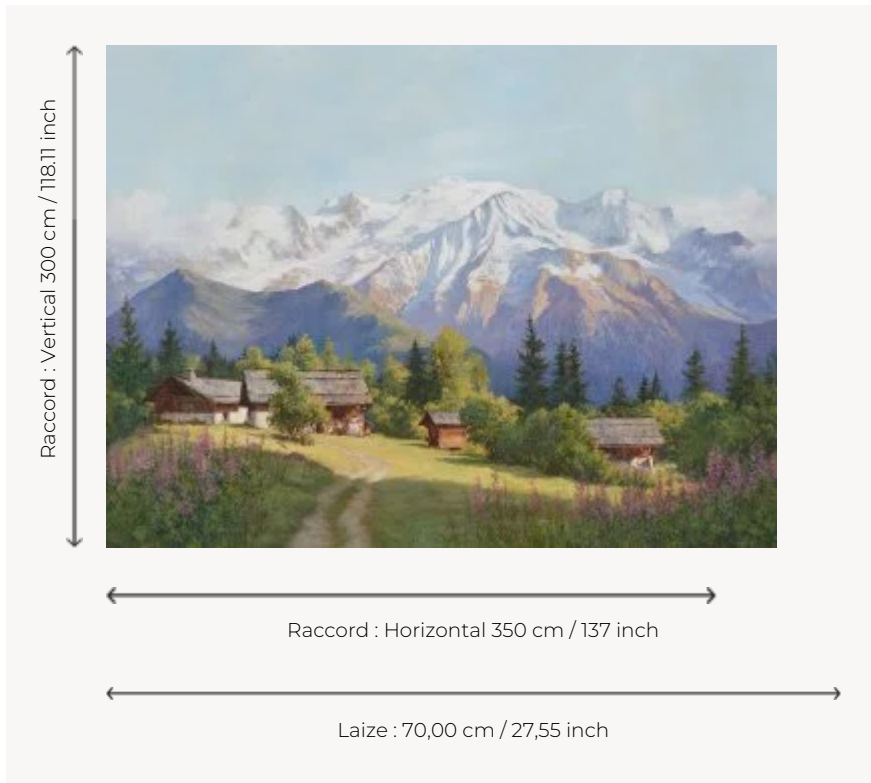

FP994001 LA VALLEE DU MONT BLANC

It is all the magic of the Mont Blanc valley in summer that illustrates this magnificent hand painted panoramic wallpaper. The artist's touches sublimate the reflections of the sun on the snowy peaks of the massif and affirm with delicacy and accuracy the luxuriant vegetation of this hamlet. Printed on a non-woven backing with a glazed look.

FP994001 - Ete

Pierre Frey

| | |
|-------------------------|--|
| TYPE | Panoramic wallpapers - Printed wallpapers |
| SALES UNIT | Available per panel |
| BACKING | NON WOVEN |
| COMPOSITION | - |
| WIDTH | 70 cm / 27,55 inch |
| REPEAT | H: 350 cm - 137,00 inch V: 300 cm - 118,11 inch |
| WEIGHT | 185 gr / m ² |
| CARE |  |
| TRIMMING | Trimmed |
| HANGING/REMOVING | Paste the wall Strippable |
| CERTIFICATIONS | EUROCLASS B-s1,d0 ASTM E84 Class A |
| NOTES | Good lightfastness Flame retardant backing Sold as a complete artwork |
| INFORMATION | 1 roll = 5 panels |