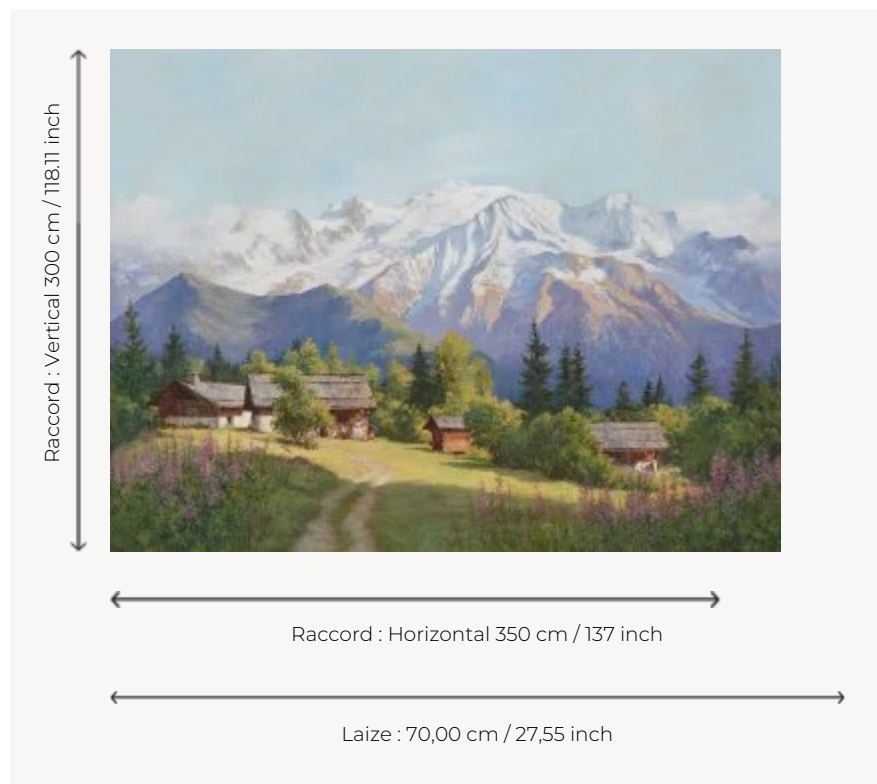

## FP994001 LA VALLEE DU MONT BLANC

It is all the magic of the Mont Blanc valley in summer that illustrates this magnificent hand painted panoramic wallpaper. The artist's touches sublimate the reflections of the sun on the snowy peaks of the massif and affirm with delicacy and accuracy the luxuriant vegetation of this hamlet. Printed on a non-woven backing with a glazed look.

### Pierre Frey

<b>TYPE</b>	Panoramic wallpapers - Printed wallpapers
<b>SALES UNIT</b>	Available per panel
<b>BACKING</b>	NON WOVEN
<b>COMPOSITION</b>	-
<b>WIDTH</b>	70 cm / 27,55 inch
<b>REPEAT</b>	H: 350 cm - 137,00 inch V: 300 cm - 118,11 inch
<b>WEIGHT</b>	185 gr / m <sup>2</sup>
<b>CARE</b>	
<b>TRIMMING</b>	Trimmed
<b>HANGING/REMOVING</b>	Paste the wall Strippable
<b>CERTIFICATIONS</b>	EUROCLASS B-s1,d0 ASTM E84 Class A
<b>NOTES</b>	Good lightfastness Flame retardant backing Sold as a complete artwork
<b>INFORMATION</b>	1 roll = 5 panels