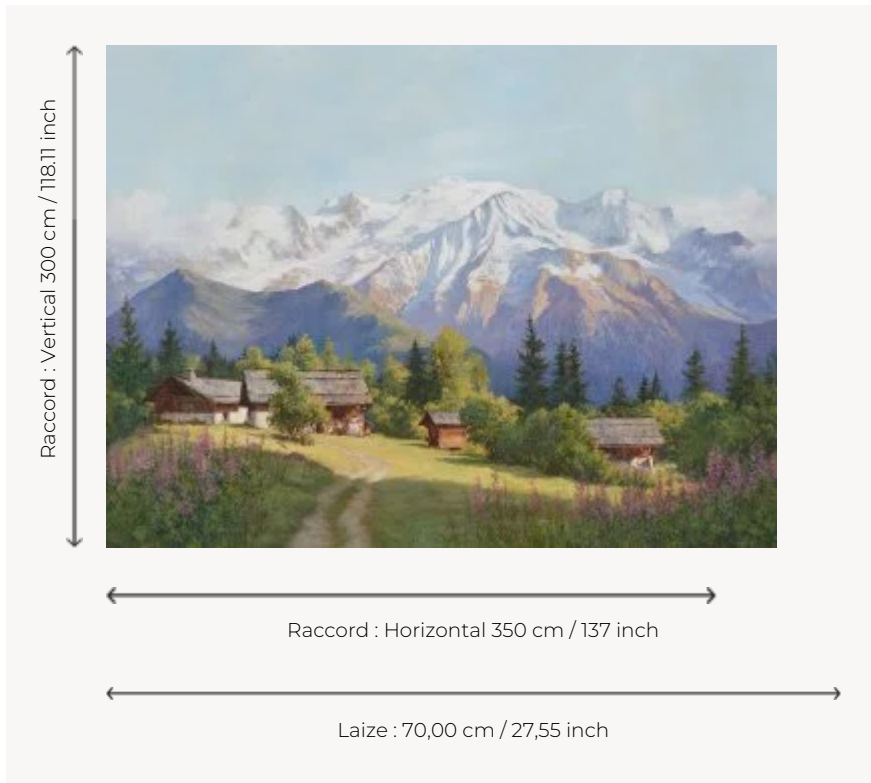

FP994001 LA VALLEE DU MONT BLANC

It is all the magic of the Mont Blanc valley in summer that illustrates this magnificent hand painted panoramic wallpaper. The artist's touches sublimate the reflections of the sun on the snowy peaks of the massif and affirm with delicacy and accuracy the luxuriant vegetation of this hamlet. Printed on a non-woven backing with a glazed look.

FP994001 - Ete

Pierre Frey

TYPE	Panoramic wallpapers - Printed wallpapers
SALES UNIT	Available per panel
BACKING	NON WOVEN
COMPOSITION	-
WIDTH	70 cm / 27,55 inch
REPEAT	H: 350 cm - 137,00 inch V: 300 cm - 118,11 inch
WEIGHT	185 gr / m ²
CARE	
TRIMMING	Trimmed
HANGING/REMOVING	Paste the wall Strippable
CERTIFICATIONS	EUROCLASS B-s1,d0 ASTM E84 Class A
NOTES	Good lightfastness Flame retardant backing Sold as a complete artwork
INFORMATION	1 roll = 5 panels