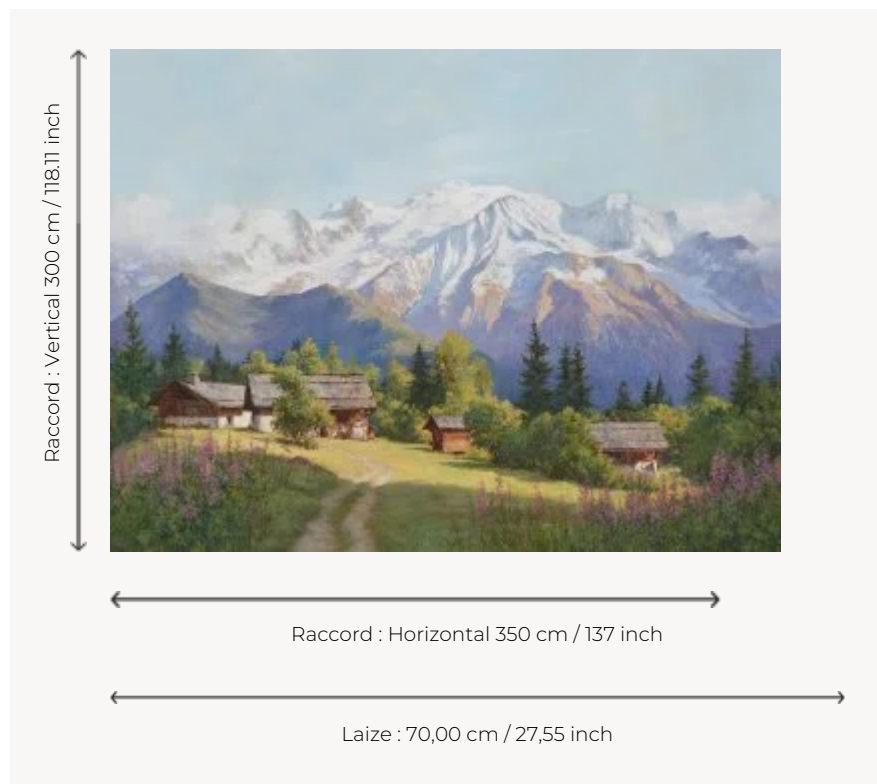

FP994001 LA VALLEE DU MONT BLANC

It is all the magic of the Mont Blanc valley in summer that illustrates this magnificent hand painted panoramic wallpaper. The artist's touches sublimate the reflections of the sun on the snowy peaks of the massif and affirm with delicacy and accuracy the luxuriant vegetation of this hamlet. Printed on a non-woven backing with a glazed look.

FP994001 - Ete

Pierre Frey

TYPE	Panoramic wallpapers - Printed wallpapers
SALES UNIT	Available per panel
BACKING	NON WOVEN
COMPOSITION	-
WIDTH	70 cm / 27,55 inch
REPEAT	H: 350 cm - 137,00 inch V: 300 cm - 118,11 inch
WEIGHT	185 gr / m ²
CARE	
TRIMMING	Trimmed
HANGING/REMOVING	Paste the wall Strippable
CERTIFICATIONS	EUROCLASS B-s1,d0 ASTM E84 Class A
NOTES	Good lightfastness Flame retardant backing Sold as a complete artwork
INFORMATION	1 roll = 5 panels