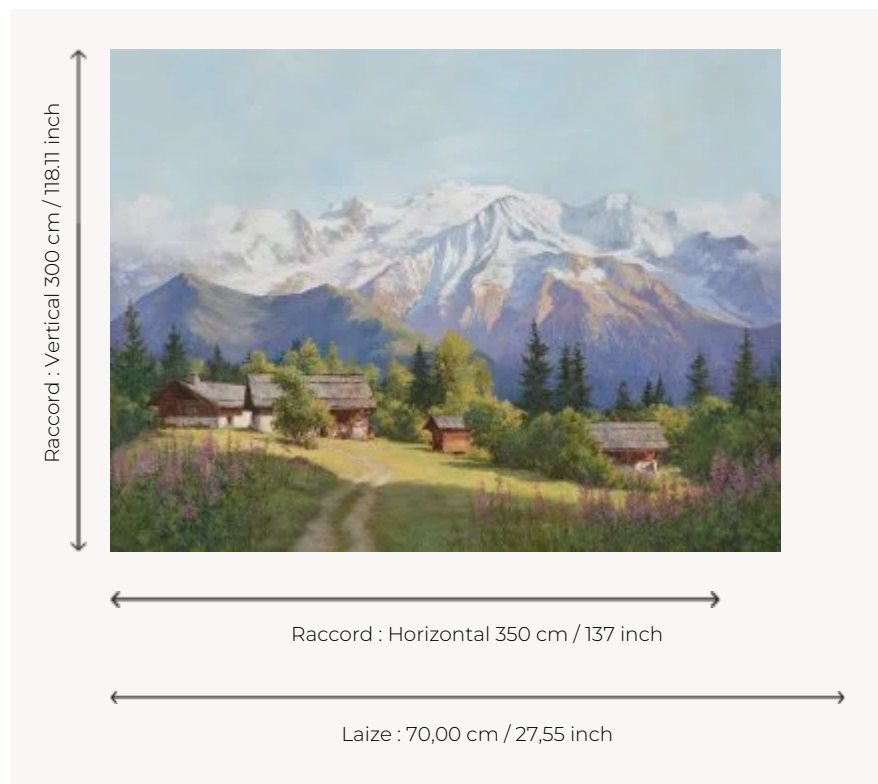

FP994001 LA VALLEE DU MONT BLANC

It is all the magic of the Mont Blanc valley in summer that illustrates this magnificent hand painted panoramic wallpaper. The artist's touches sublimate the reflections of the sun on the snowy peaks of the massif and affirm with delicacy and accuracy the luxuriant vegetation of this hamlet. Printed on a non-woven backing with a glazed look.

FP994001 - Ete

Pierre Frey

TYPE	Panoramic wallpapers - Printed wallpapers
SALES UNIT	Available per panel
BACKING	NON WOVEN
COMPOSITION	-
WIDTH	70 cm / 27,55 inch
REPEAT	H: 350 cm - 137,00 inch V: 300 cm - 118,11 inch
WEIGHT	185 gr / m ²
CARE	
TRIMMING	Trimmed
HANGING/REMOVING	Paste the wall Strippable
CERTIFICATIONS	EUROCLASS B-s1,d0 ASTM E84 Class A
NOTES	Good lightfastness Flame retardant backing Sold as a complete artwork
INFORMATION	1 roll = 5 panels