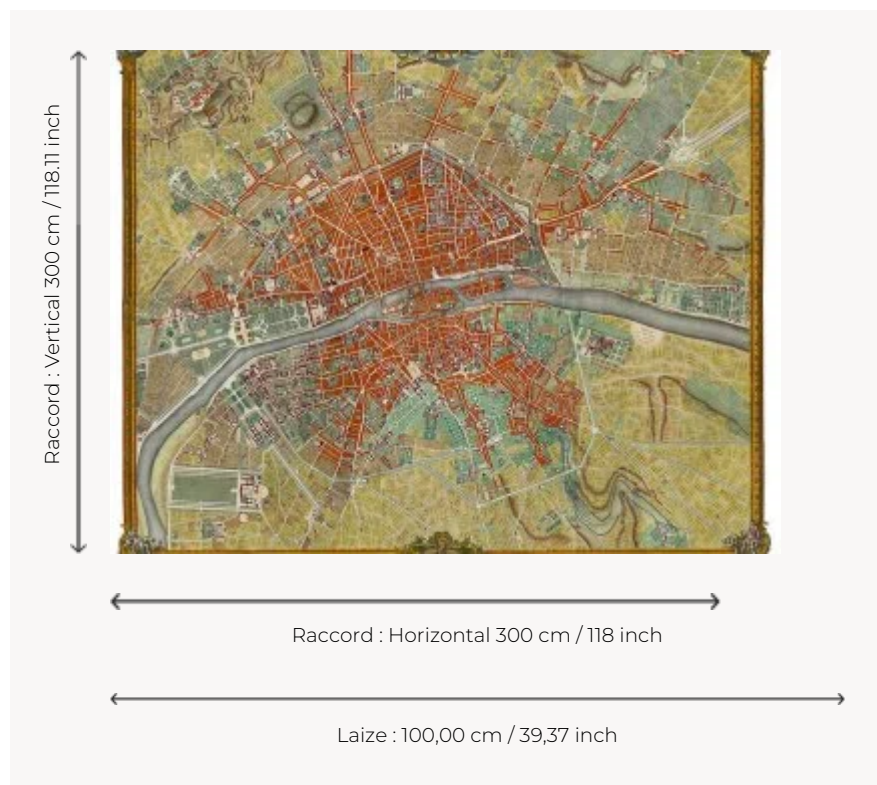

FP995001 PLAN JAILLOT

Reproduction of a map of the city and suburbs of Paris made by Jean-Baptiste-Michel Renou de Chauvigné, known as Jaillot, in 1775 and preserved in the archives of the Maison Pierre Frey. It shows the main districts and monuments of Paris, including the rue des Petits-Champs, called rue Neuve des Petits-Champs at the time, which was dear to the Maison. Printed on a non-woven backing with a glazed effect.

FP995001 - Archive

Pierre Frey

TYPE	Panoramic wallpapers - Printed wallpapers
SALES UNIT	Available per panel
BACKING	NON WOVEN
COMPOSITION	-
WIDTH	100 cm / 39,37 inch
REPEAT	H: 300 cm - 118,00 inch V: 300 cm - 118,11 inch
WEIGHT	185 gr / m ²
CARE	
TRIMMING	Trimmed
HANGING/REMOVING	Paste the wall Strippable
CERTIFICATIONS	EUROCLASS B-s1,d0 ASTM E84 Class A
NOTES	Good lightfastness Flame retardant backing Sold as a complete artwork
INFORMATION	1 roll = 3 panels