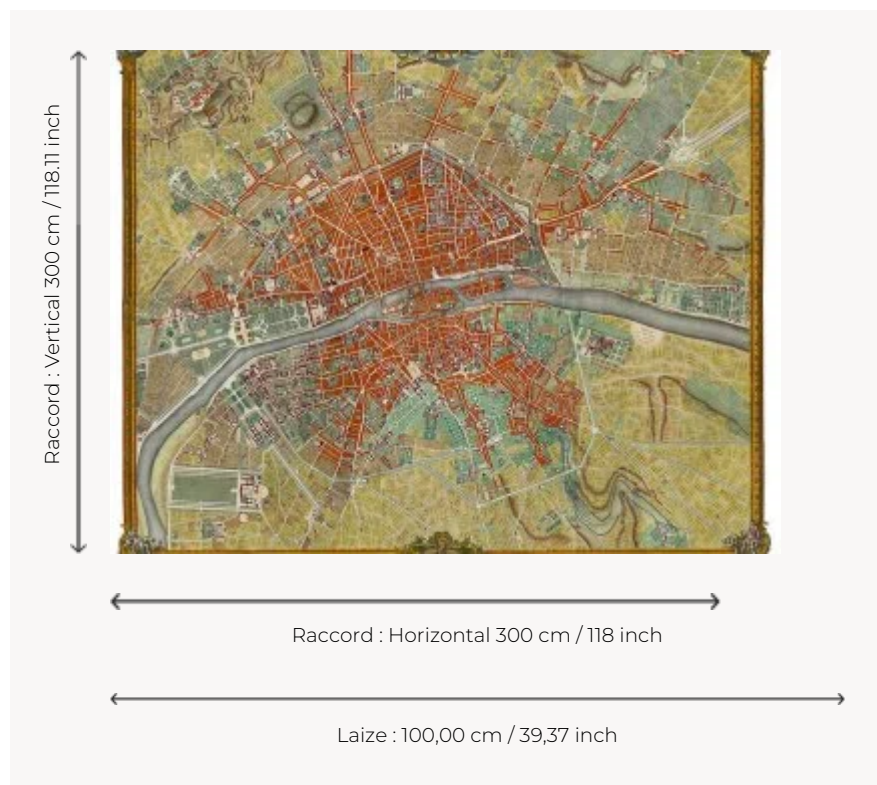

FP995001 PLAN JAILLOT

Reproduction of a map of the city and suburbs of Paris made by Jean-Baptiste-Michel Renou de Chauvigné, known as Jaillot, in 1775 and preserved in the archives of the Maison Pierre Frey. It shows the main districts and monuments of Paris, including the rue des Petits-Champs, called rue Neuve des Petits-Champs at the time, which was dear to the Maison. Printed on a non-woven backing with a glazed effect.

FP995001 - Archive

Pierre Frey

TYPE	Panoramic wallpapers - Printed wallpapers
SALES UNIT	Available per panel
BACKING	NON WOVEN
COMPOSITION	-
WIDTH	100 cm / 39,37 inch
REPEAT	H: 300 cm - 118,00 inch V: 300 cm - 118,11 inch
WEIGHT	185 gr / m²
CARE	
TRIMMING	Trimmed
HANGING/REMOVING	Paste the wall Strippable
CERTIFICATIONS	EUROCLASS B-s1,d0 ASTM E84 Class A
NOTES	Good lightfastness Flame retardant backing Sold as a complete artwork
INFORMATION	1 roll = 3 panels