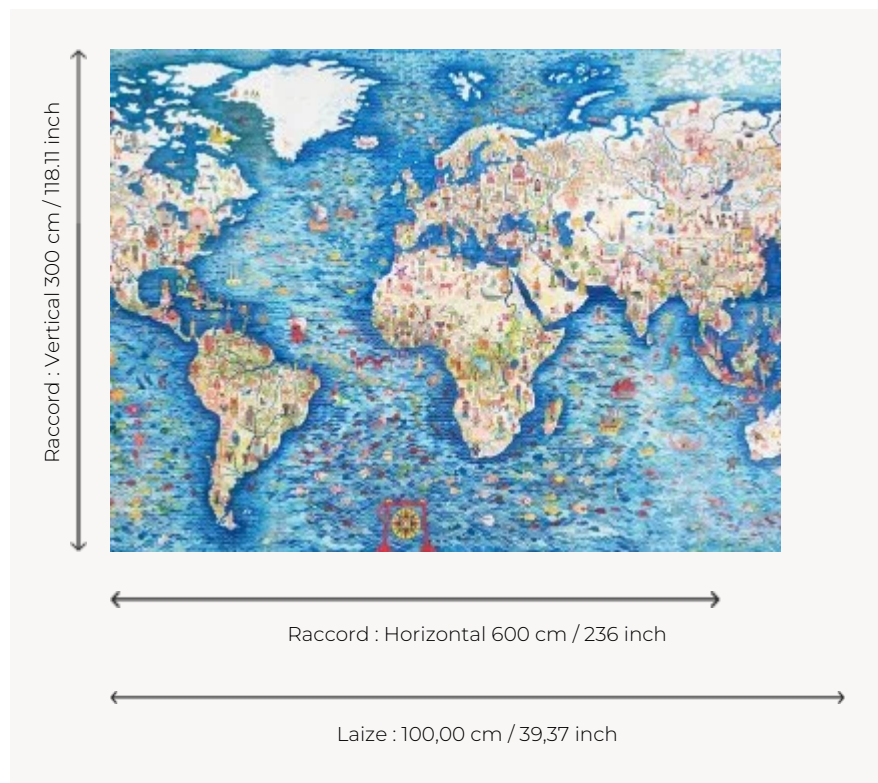

FP996001 MUSIQUES DU MONDE

Faithful reproduction of the work of Brecht Evens for the Philharmonie des enfants de Paris illustrating the music of the world. The XXL format of this panoramic wallpaper is the image of the artist's overflowing creativity. Printed on a non-woven backing with a glazed effect.

FP996001 - Multicolore

Pierre Frey

TYPE	Panoramic wallpapers - Printed wallpapers
ARTIST	Mappemonde, Brecht Evens, Philharmonie Des
SALES UNIT	Available per panel
BACKING	NON WOVEN
COMPOSITION	-
WIDTH	100 cm / 39,37 inch
REPEAT	H: 600 cm - 236,00 inch V: 300 cm - 118,11 inch
WEIGHT	185 gr / m ²
CARE	
TRIMMING	Trimmed
HANGING/REMOVING	Paste the wall Strippable
CERTIFICATIONS	EUROCLASS B-s1,d0 ASTM E84 Class A
NOTES	Good lightfastness Flame retardant backing Sold as a complete artwork