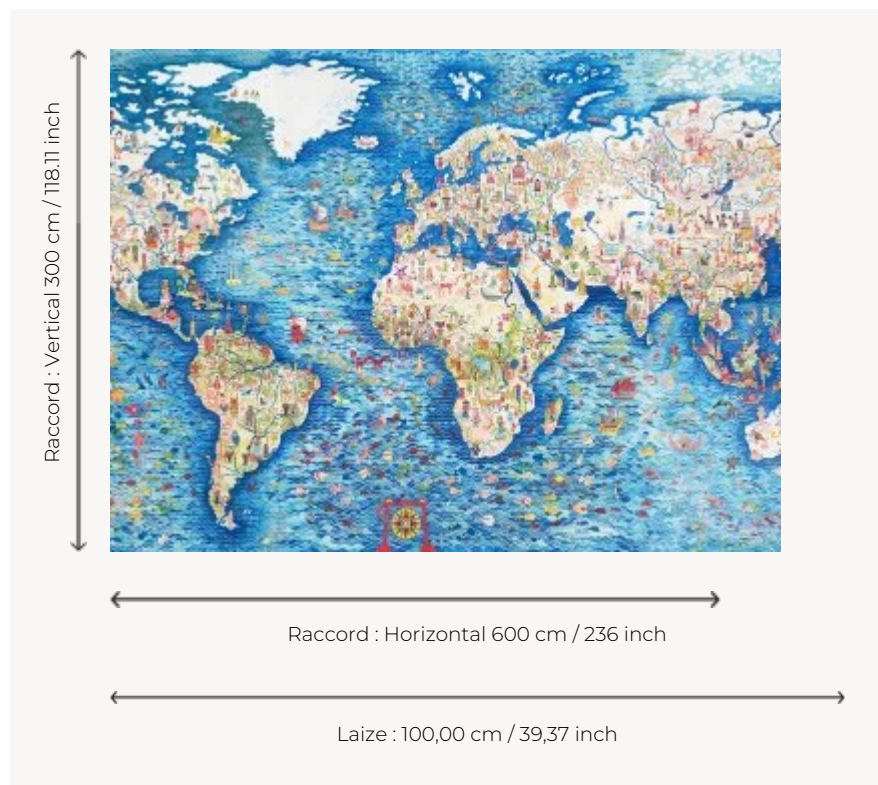

## FP996001 MUSIQUES DU MONDE

Faithful reproduction of the work of Brecht Evens for the Philharmonie des enfants de Paris illustrating the music of the world. The XXL format of this panoramic wallpaper is the image of the artist's overflowing creativity. Printed on a non-woven backing with a glazed effect.

### Pierre Frey

|                         |   |
|-------------------------|---|
| <b>TYPE</b>             | Panoramic wallpapers - Printed wallpapers   |
| <b>ARTIST</b>           | Mappemonde, Brecht Evens, Philharmonie Des  |
| <b>SALES UNIT</b>       | Available per panel   |
| <b>BACKING</b>          | NON WOVEN   |
| <b>COMPOSITION</b>      | -   |
| <b>WIDTH</b>            | 100 cm / 39,37 inch   |
| <b>REPEAT</b>           | H: 600 cm - 236,00 inch<br>V: 300 cm - 118,11 inch                                    |
| <b>WEIGHT</b>           | 185 gr / m <sup>2</sup>   |
| <b>CARE</b>             |  |
| <b>TRIMMING</b>         | Trimmed   |
| <b>HANGING/REMOVING</b> | Paste the wall<br>Strippable  |
| <b>CERTIFICATIONS</b>   | EUROCLASS B-s1,d0<br>ASTM E84 Class A   |
| <b>NOTES</b>            | Good lightfastness<br>Flame retardant backing<br>Sold as a complete artwork           |