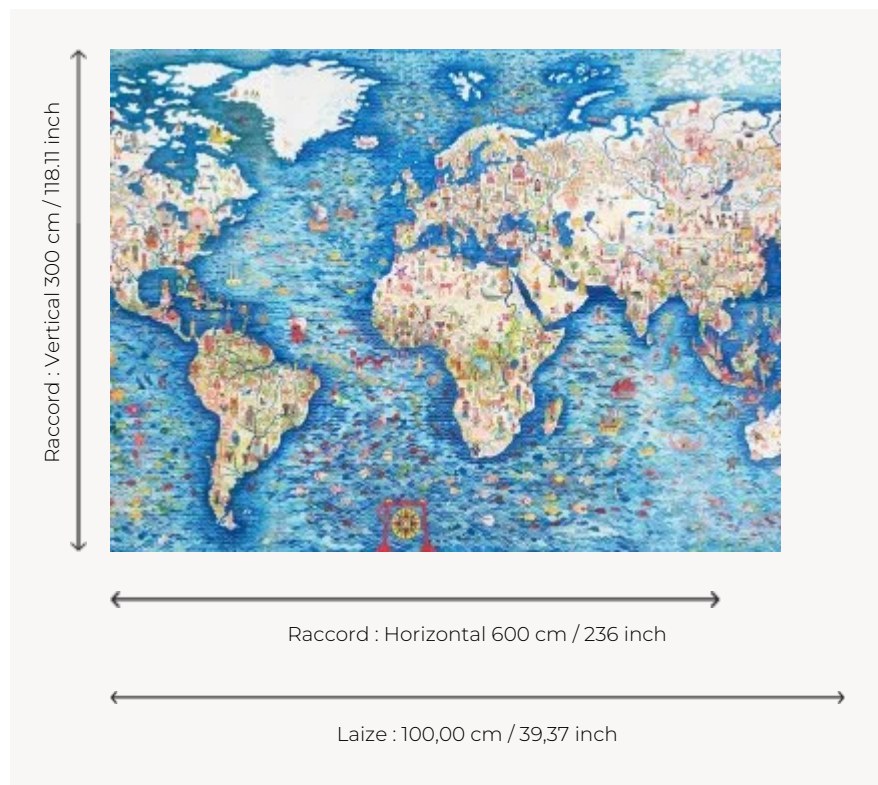

FP996001 MUSIQUES DU MONDE

Faithful reproduction of the work of Brecht Evens for the Philharmonie des enfants de Paris illustrating the music of the world. The XXL format of this panoramic wallpaper is the image of the artist's overflowing creativity. Printed on a non-woven backing with a glazed effect.

FP996001 - Multicolore

Pierre Frey

TYPE	Panoramic wallpapers - Printed wallpapers
ARTIST	Mappemonde, Brecht Evens, Philharmonie Des
SALES UNIT	Available per panel
BACKING	NON WOVEN
COMPOSITION	-
WIDTH	100 cm / 39,37 inch
REPEAT	H: 600 cm - 236,00 inch V: 300 cm - 118,11 inch
WEIGHT	185 gr / m ²
CARE	
TRIMMING	Trimmed
HANGING/REMOVING	Paste the wall Strippable
CERTIFICATIONS	EUROCLASS B-s1,d0 ASTM E84 Class A
NOTES	Good lightfastness Flame retardant backing Sold as a complete artwork