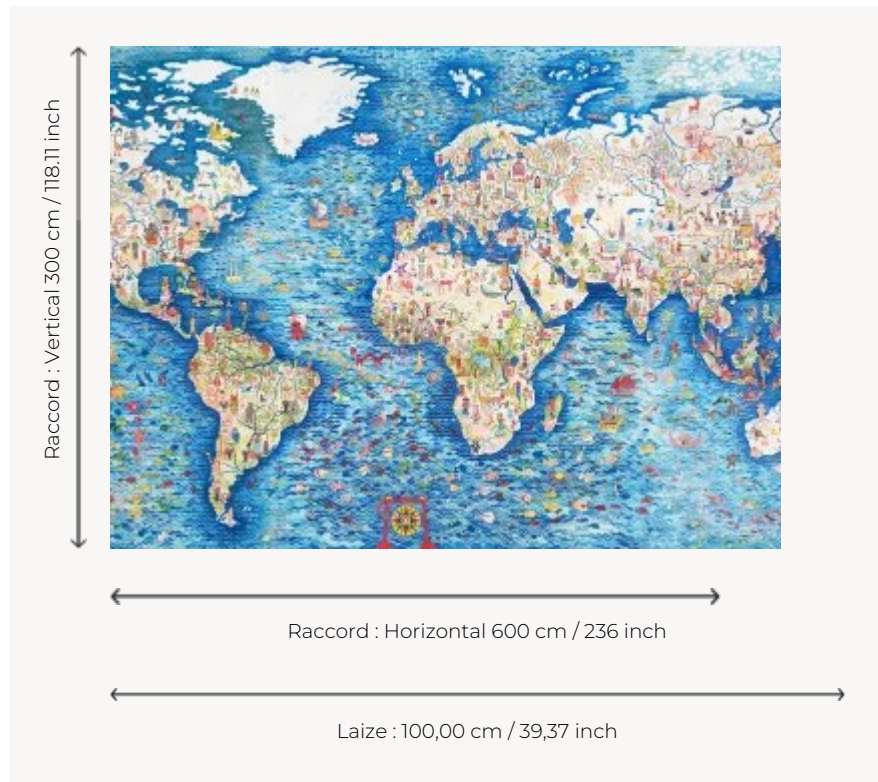

FP996001 MUSIQUES DU MONDE

Faithful reproduction of the work of Brecht Evens for the Philharmonie des enfants de Paris illustrating the music of the world. The XXL format of this panoramic wallpaper is the image of the artist's overflowing creativity. Printed on a non-woven backing with a glazed effect.

FP996001 - Multicolore

Pierre Frey

TYPE	Panoramic wallpapers - Printed wallpapers
ARTIST	Mappemonde, Brecht Evens, Philharmonie Des
SALES UNIT	Available per panel
BACKING	NON WOVEN
COMPOSITION	-
WIDTH	100 cm / 39,37 inch
REPEAT	H: 600 cm - 236,00 inch V: 300 cm - 118,11 inch
WEIGHT	185 gr / m ²
CARE	
TRIMMING	Trimmed
HANGING/REMOVING	Paste the wall Strippable
CERTIFICATIONS	EUROCLASS B-s1,d0 ASTM E84 Class A
NOTES	Good lightfastness Flame retardant backing Sold as a complete artwork