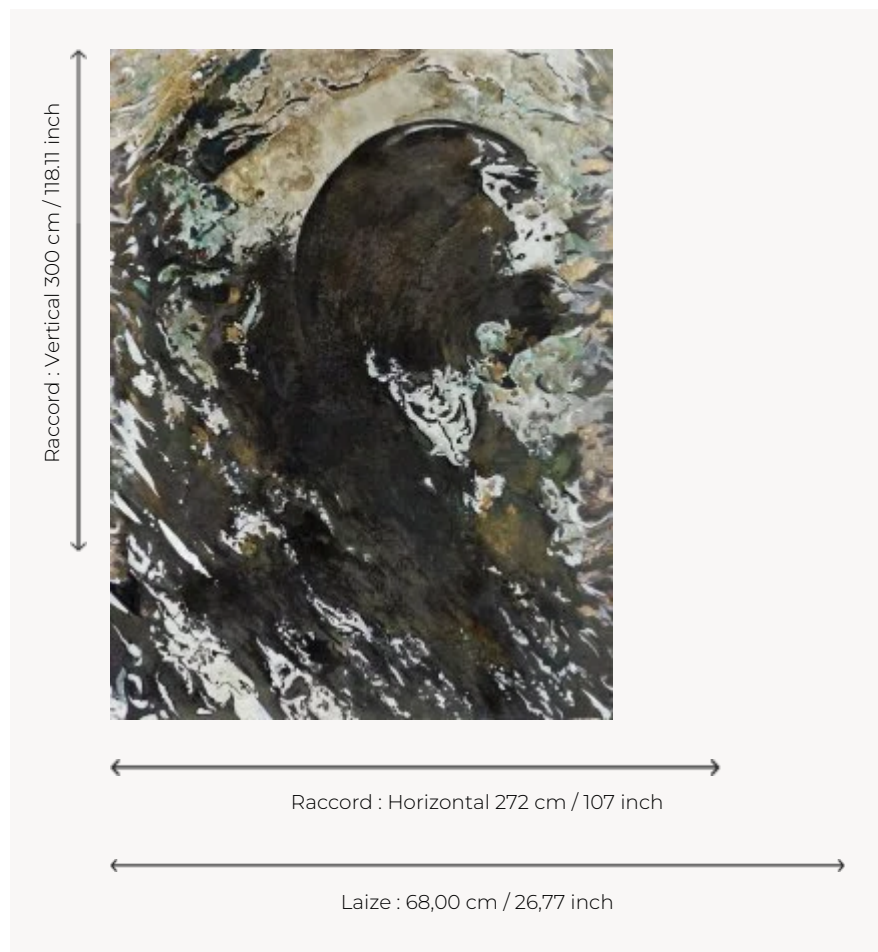

## FP998001 ECLIPSE

The brush strokes of the artist Caroline De Boissieu are magically printed in XXL on the wall. The material comes alive. Playing with the light, the golden accents and the white touches of varnish reveal this singular and definitely contemporary panoramic wallpaper. 3D printing on a golden support with a traditional rotary screen printing on non-woven backing.

### FP998001 - Lune

### Pierre Frey

<b>TYPE</b>	Panoramic wallpapers - Printed wallpapers
<b>ARTIST</b>	Caroline De Boissieu
<b>SALES UNIT</b>	Available per panel
<b>BACKING</b>	NON WOVEN
<b>COMPOSITION</b>	-
<b>WIDTH</b>	68 cm / 26,77 inch
<b>REPEAT</b>	H: 272 cm - 107,00 inch V: 300 cm - 118,11 inch
<b>WEIGHT</b>	147 gr / m <sup>2</sup>
<b>CARE</b>	
<b>TRIMMING</b>	Trimmed
<b>HANGING/REMOVING</b>	Paste the wall Wet removable
<b>CERTIFICATIONS</b>	EUROCLASS C-s1,d0
<b>NOTES</b>	Sold as a complete artwork
<b>INFORMATION</b>	1 roll = 4 panels

# 1 Colors

FP998001

Lune