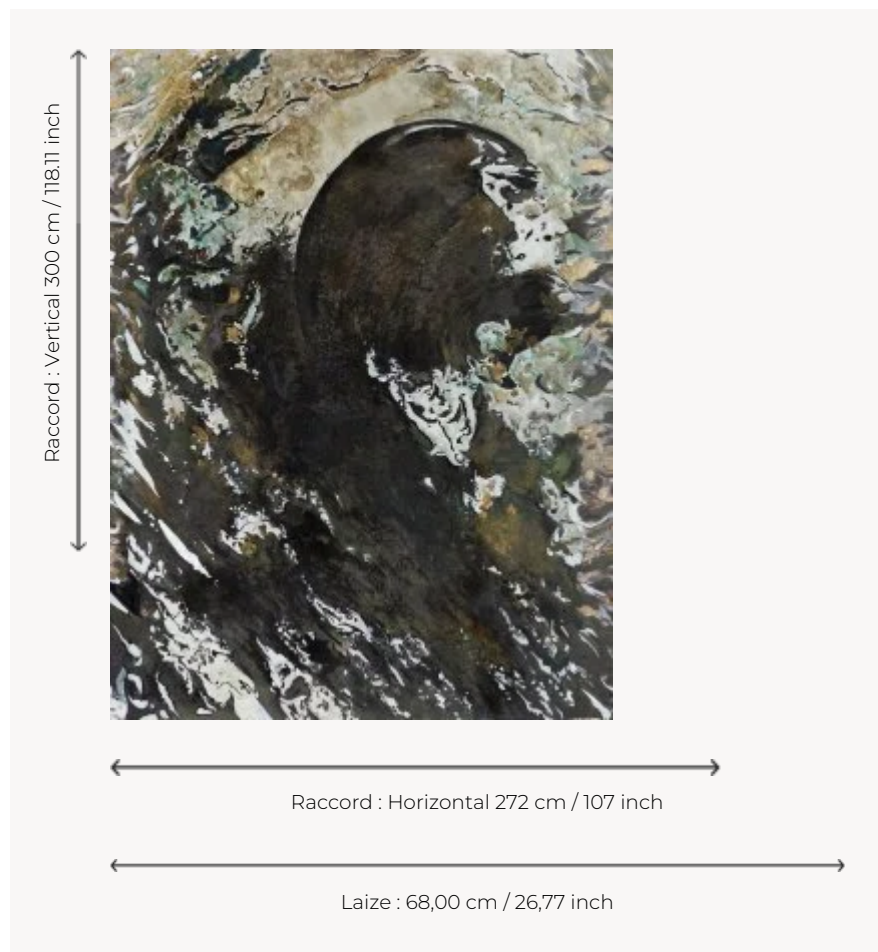

FP998001 ECLIPSE

The brush strokes of the artist Caroline De Boissieu are magically printed in XXL on the wall. The material comes alive. Playing with the light, the golden accents and the white touches of varnish reveal this singular and definitely contemporary panoramic wallpaper. 3D printing on a golden support with a traditional rotary screen printing on non-woven backing.

FP998001 - Lune

Pierre Frey

TYPE	Panoramic wallpapers - Printed wallpapers
ARTIST	Caroline De Boissieu
SALES UNIT	Available per panel
BACKING	NON WOVEN
COMPOSITION	-
WIDTH	68 cm / 26,77 inch
REPEAT	H: 272 cm - 107,00 inch V: 300 cm - 118,11 inch
WEIGHT	147 gr / m ²
CARE	
TRIMMING	Trimmed
HANGING/REMOVING	Paste the wall Wet removable
CERTIFICATIONS	EUROCLASS C-s1,d0
NOTES	Sold as a complete artwork
INFORMATION	1 roll = 4 panels

1 Colors

FP998001

Lune