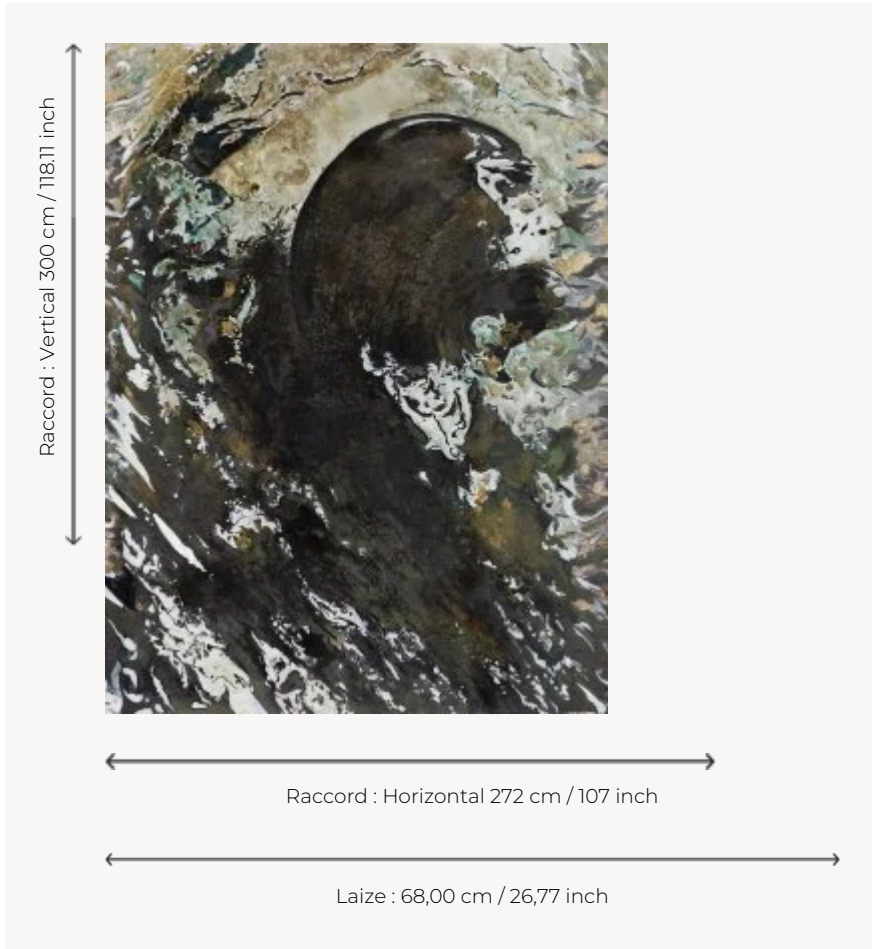

# FP998001 ECLIPSE

The brush strokes of the artist Caroline De Boissieu are magically printed in XXL on the wall. The material comes alive. Playing with the light, the golden accents and the white touches of varnish reveal this singular and definitely contemporary panoramic wallpaper. 3D printing on a golden support with a traditional rotary screen printing on non-woven backing.

## FP998001 - Lune

## Pierre Frey

<b>TYPE</b>	Panoramic wallpapers - Printed wallpapers
<b>ARTIST</b>	Caroline De Boissieu
<b>SALES UNIT</b>	Available per panel
<b>BACKING</b>	NON WOVEN
<b>COMPOSITION</b>	-
<b>WIDTH</b>	68 cm / 26,77 inch
<b>REPEAT</b>	H: 272 cm - 107,00 inch V: 300 cm - 118,11 inch
<b>WEIGHT</b>	147 gr / m <sup>2</sup>
<b>CARE</b>	
<b>TRIMMING</b>	Trimmed
<b>HANGING/REMOVING</b>	Paste the wall Wet removable
<b>CERTIFICATIONS</b>	EUROCLASS C-s1,d0
<b>NOTES</b>	Sold as a complete artwork
<b>INFORMATION</b>	1 roll = 4 panels

# 1 Colors

FP998001  
Lune