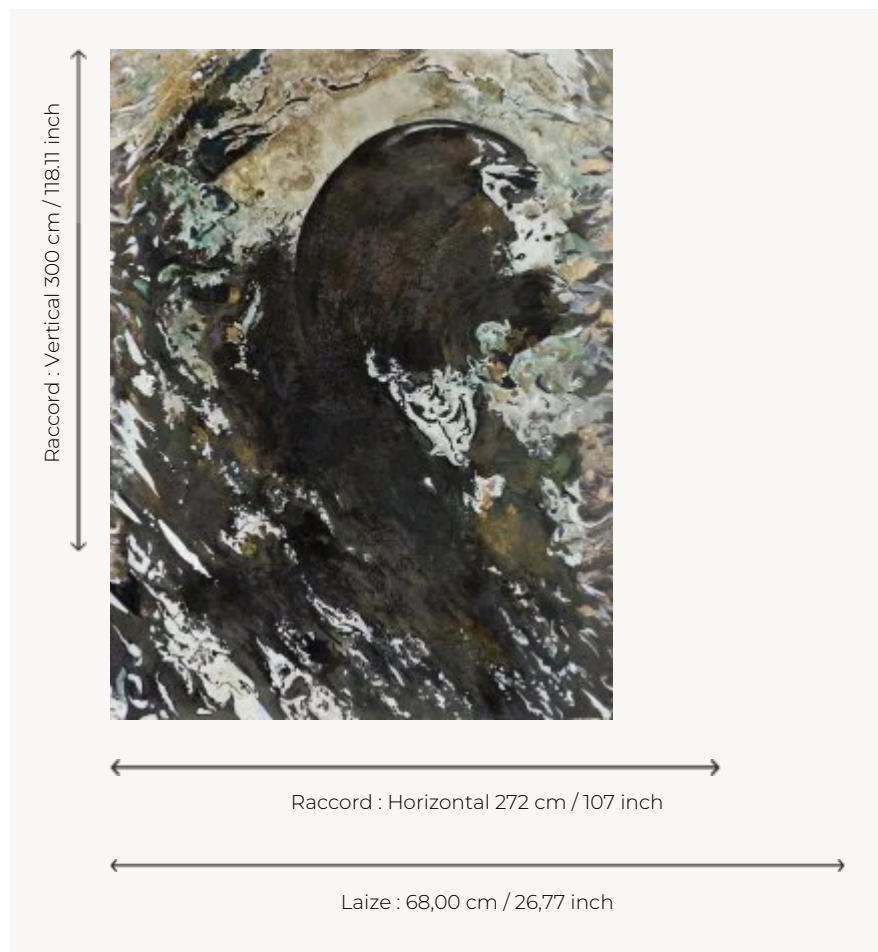

FP998001 ECLIPSE

The brush strokes of the artist Caroline De Boissieu are magically printed in XXL on the wall. The material comes alive. Playing with the light, the golden accents and the white touches of varnish reveal this singular and definitely contemporary panoramic wallpaper. 3D printing on a golden support with a traditional rotary screen printing on non-woven backing.

FP998001 - Lune

Pierre Frey

TYPE	Panoramic wallpapers - Printed wallpapers
ARTIST	Caroline De Boissieu
SALES UNIT	Available per panel
BACKING	NON WOVEN
COMPOSITION	-
WIDTH	68 cm / 26,77 inch
REPEAT	H: 272 cm - 107,00 inch V: 300 cm - 118,11 inch
WEIGHT	147 gr / m ²
CARE	
TRIMMING	Trimmed
HANGING/REMOVING	Paste the wall Wet removable
CERTIFICATIONS	EUROCLASS C-s1,d0
NOTES	Sold as a complete artwork
INFORMATION	1 roll = 4 panels

1 Colors

FP998001
Lune