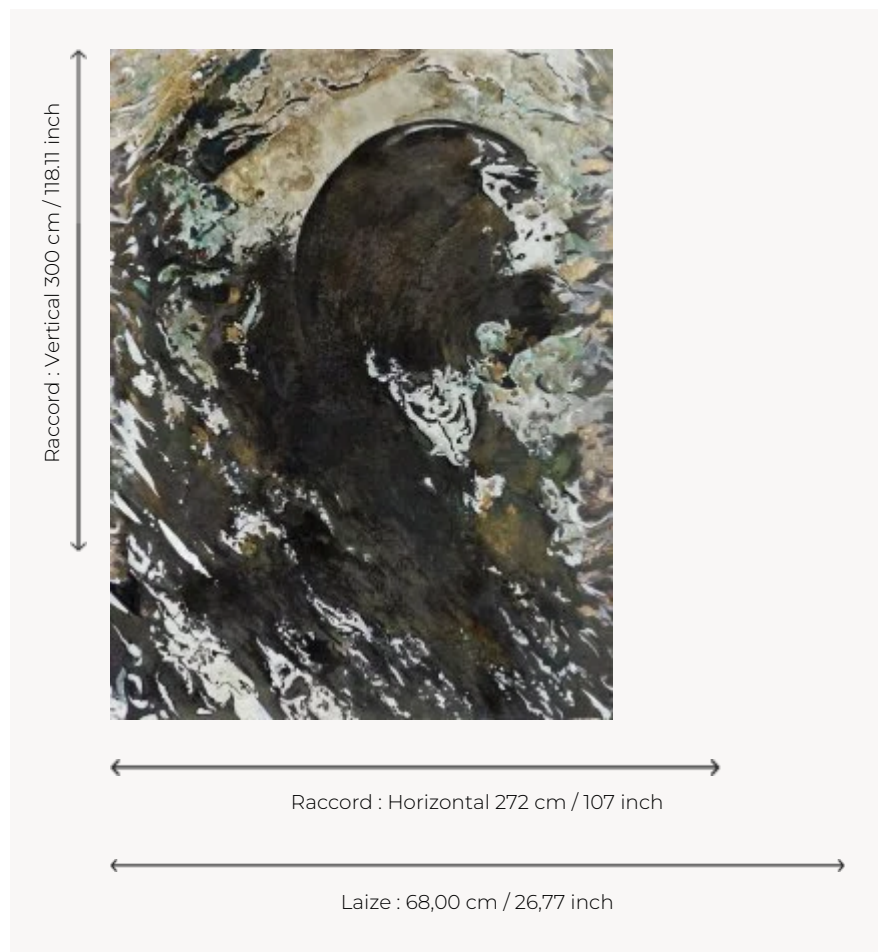

## FP998001 ECLIPSE

The brush strokes of the artist Caroline De Boissieu are magically printed in XXL on the wall. The material comes alive. Playing with the light, the golden accents and the white touches of varnish reveal this singular and definitely contemporary panoramic wallpaper. 3D printing on a golden support with a traditional rotary screen printing on non-woven backing.

### FP998001 - Lune

### Pierre Frey

<b>TYPE</b>	Panoramic wallpapers - Printed wallpapers
<b>ARTIST</b>	Caroline De Boissieu
<b>SALES UNIT</b>	Available per panel
<b>BACKING</b>	NON WOVEN
<b>COMPOSITION</b>	-
<b>WIDTH</b>	68 cm / 26,77 inch
<b>REPEAT</b>	H: 272 cm - 107,00 inch V: 300 cm - 118,11 inch
<b>WEIGHT</b>	147 gr / m <sup>2</sup>
<b>CARE</b>	
<b>TRIMMING</b>	Trimmed
<b>HANGING/REMOVING</b>	Paste the wall Wet removable
<b>CERTIFICATIONS</b>	EUROCLASS C-s1,d0
<b>NOTES</b>	Sold as a complete artwork
<b>INFORMATION</b>	1 roll = 4 panels

# 1 Colors

FP998001

Lune