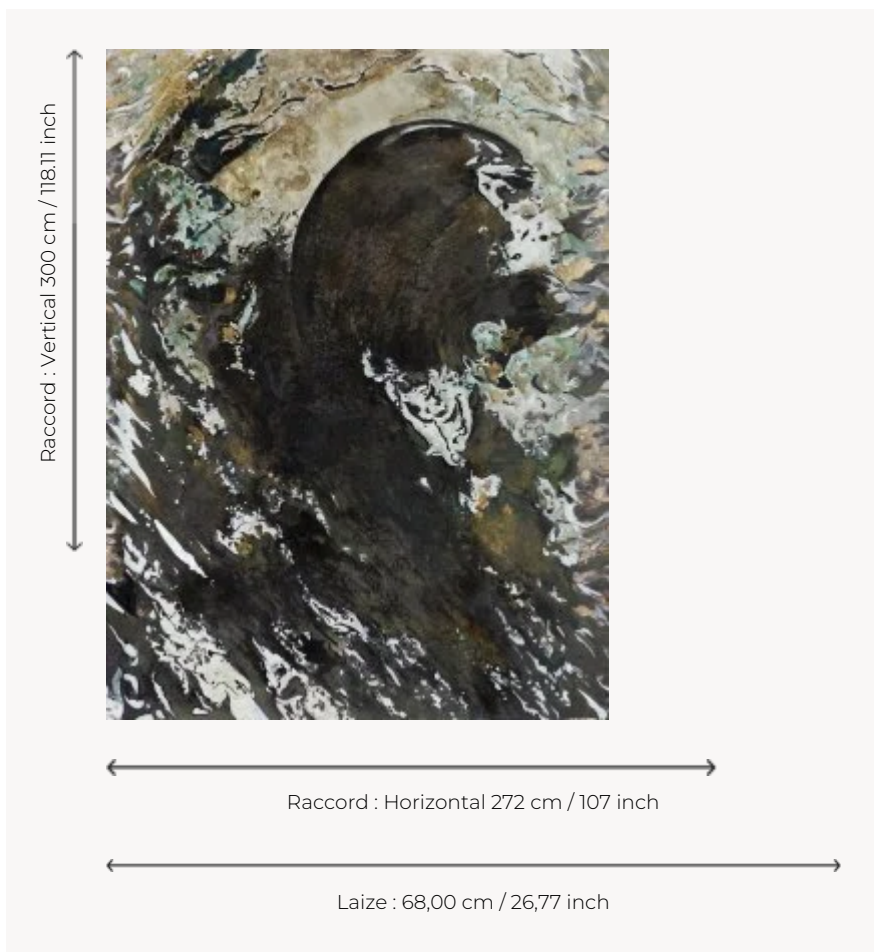

FP998001 ECLIPSE

The brush strokes of the artist Caroline De Boissieu are magically printed in XXL on the wall. The material comes alive. Playing with the light, the golden accents and the white touches of varnish reveal this singular and definitely contemporary panoramic wallpaper. 3D printing on a golden support with a traditional rotary screen printing on non-woven backing.

FP998001 - Lune

Pierre Frey

TYPE	Panoramic wallpapers - Printed wallpapers
ARTIST	Caroline De Boissieu
SALES UNIT	Available per panel
BACKING	NON WOVEN
COMPOSITION	-
WIDTH	68 cm / 26,77 inch
REPEAT	H: 272 cm - 107,00 inch V: 300 cm - 118,11 inch
WEIGHT	147 gr / m ²
CARE	
TRIMMING	Trimmed
HANGING/REMOVING	Paste the wall Wet removable
CERTIFICATIONS	EUROCLASS C-s1,d0
NOTES	Sold as a complete artwork
INFORMATION	1 roll = 4 panels

1 Colors

FP998001

Lune