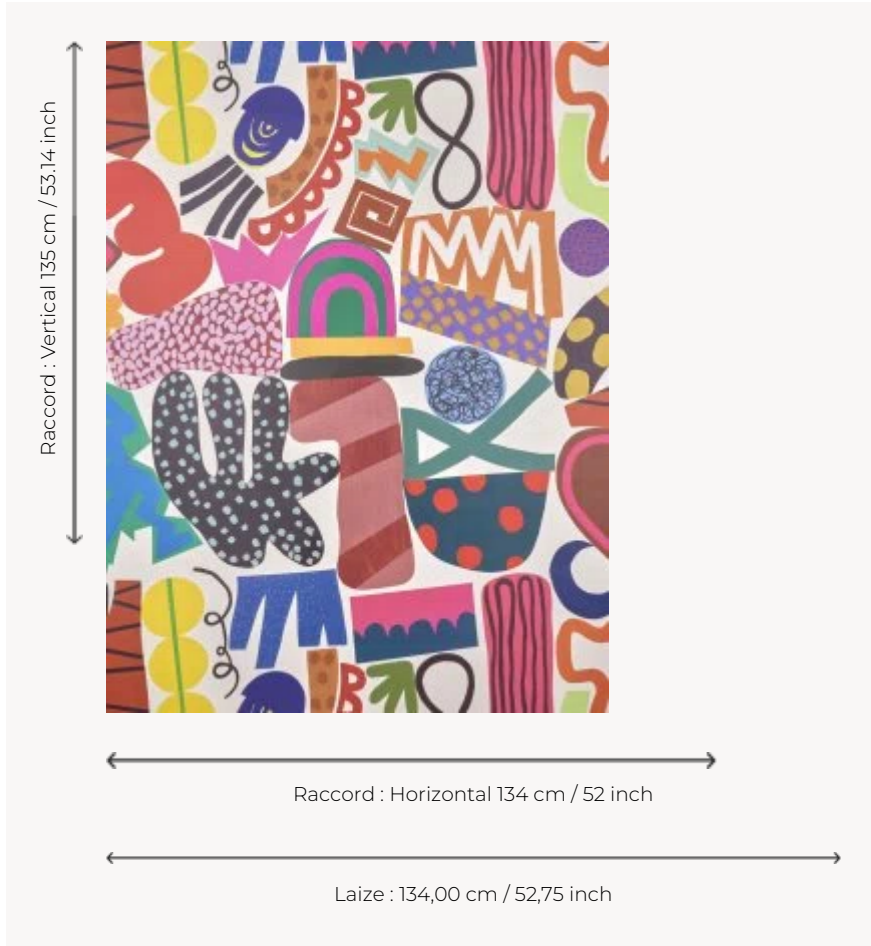

FP999001 EMILY

FP999001 - Multicolore

Pierre Frey

TYPE	Wide width printed wallpapers
ARTIST	Emily Jackson
SALES UNIT	Available per meter/yard
BACKING	NON WOVEN
COMPOSITION	-
WIDTH	134 cm / 52,75 inch
REPEAT	H: 134 cm - 52,00 inch V: 135 cm - 53,14 inch Half drop repeat
WEIGHT	185 gr / m ²
CARE	
TRIMMING	Pretrimmed
HANGING/REMOVING	Paste the wall Strippable
CERTIFICATIONS	EUROCLASS B-s1,d0 ASTM E84 Class A
INFORMATION	Use the trim & join marks during installation. Double-cut installation.
BOOK	F9979PPFREY45

1 Colors

FP999001
Multicolore