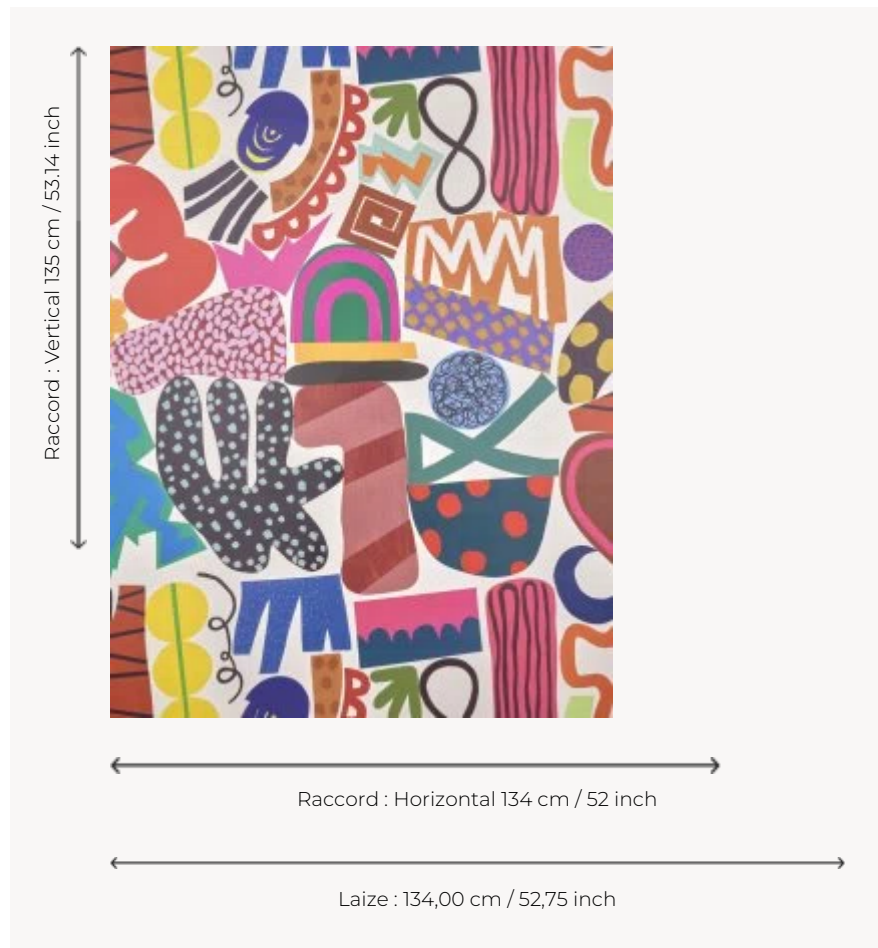

### Pierre Frey

<b>TYPE</b>	Wide width printed wallpapers
<b>ARTIST</b>	Emily Jackson
<b>SALES UNIT</b>	Available per meter/yard
<b>BACKING</b>	NON WOVEN
<b>COMPOSITION</b>	-
<b>WIDTH</b>	134 cm / 52,75 inch
<b>REPEAT</b>	H: 134 cm - 52,00 inch V: 135 cm - 53,14 inch Half drop repeat
<b>WEIGHT</b>	185 gr / m <sup>2</sup>
<b>CARE</b>	
<b>TRIMMING</b>	Pretrimmed
<b>HANGING/REMOVING</b>	Paste the wall Strippable
<b>CERTIFICATIONS</b>	EUROCLASS B-s1,d0 ASTM E84 Class A
<b>INFORMATION</b>	Use the trim & join marks during installation. Double-cut installation.
<b>BOOK</b>	F9979PPFREY45