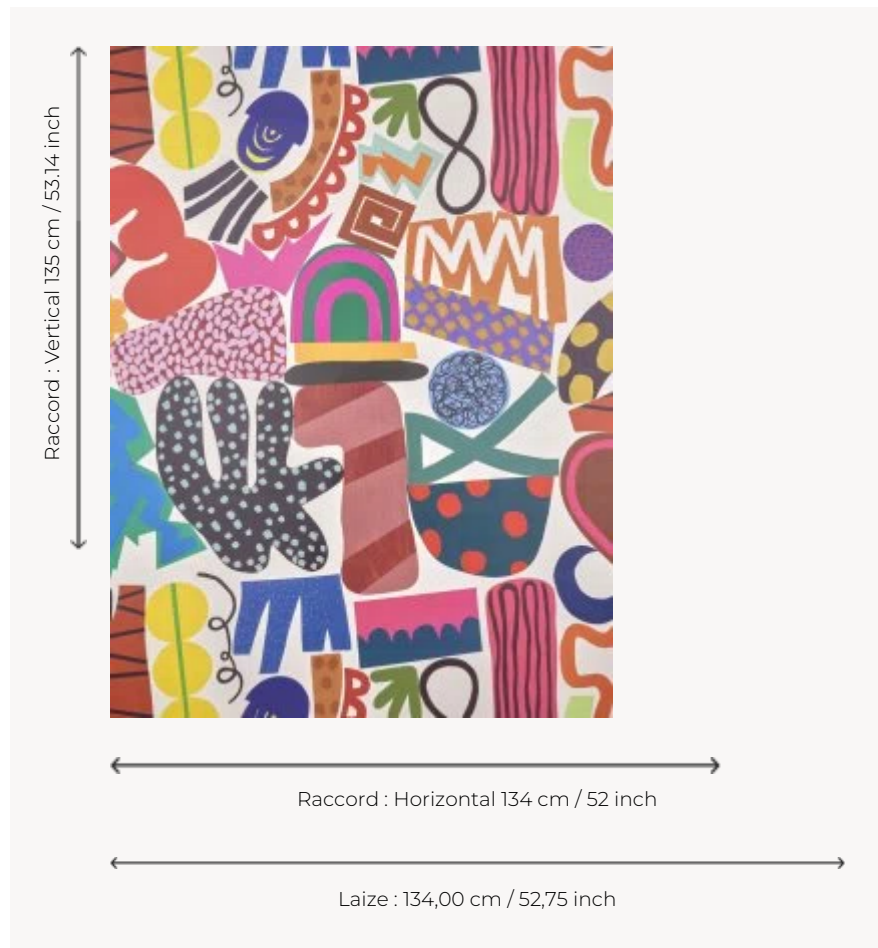

FP999001 EMILY

FP999001 - Multicolore

Pierre Frey

TYPE	Wide width printed wallpapers
ARTIST	Emily Jackson
SALES UNIT	Available per meter/yard
BACKING	NON WOVEN
COMPOSITION	-
WIDTH	134 cm / 52,75 inch
REPEAT	H: 134 cm - 52,00 inch V: 135 cm - 53,14 inch Half drop repeat
WEIGHT	185 gr / m ²
CARE	
TRIMMING	Pretrimmed
HANGING/REMOVING	Paste the wall Strippable
CERTIFICATIONS	EUROCLASS B-s1,d0 ASTM E84 Class A
INFORMATION	Use the trim & join marks during installation. Double-cut installation.
BOOK	F9979PPFREY45

1 Colors

FP999001
Multicolore