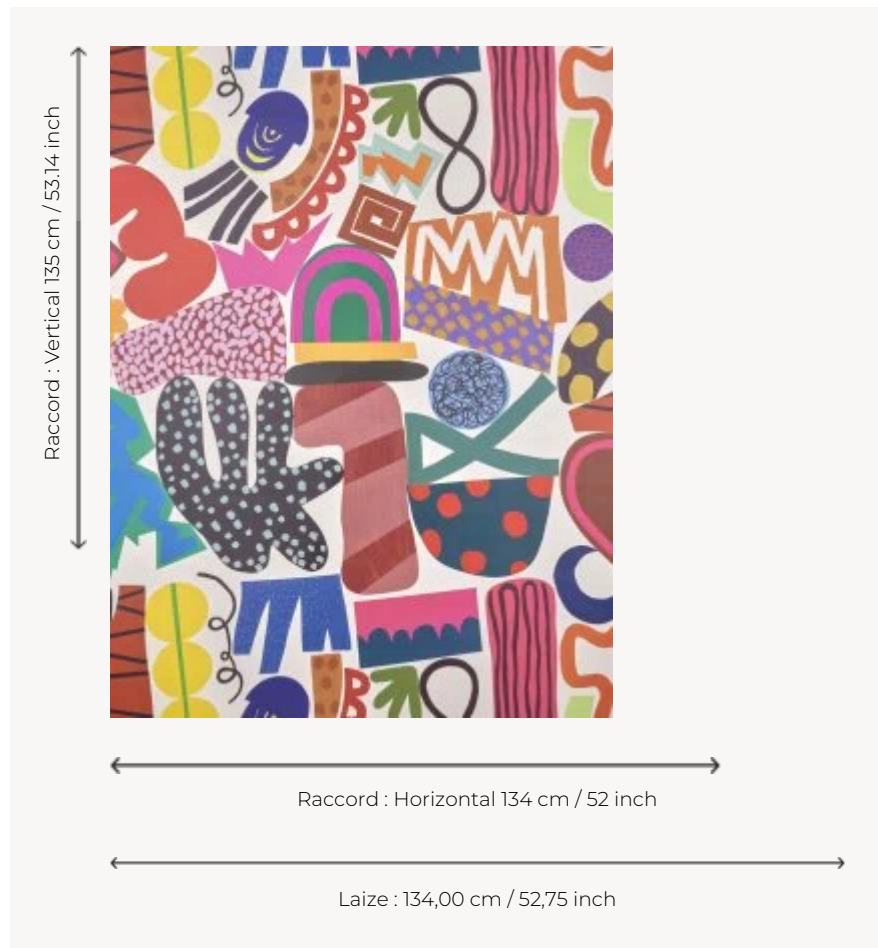

### Pierre Frey

<b>TYPE</b>	Wide width printed wallpapers
<b>ARTIST</b>	Emily Jackson
<b>SALES UNIT</b>	Available per meter/yard
<b>BACKING</b>	NON WOVEN
<b>COMPOSITION</b>	-
<b>WIDTH</b>	134 cm / 52,75 inch
<b>REPEAT</b>	H: 134 cm - 52,00 inch V: 135 cm - 53,14 inch Half drop repeat
<b>WEIGHT</b>	185 gr / m <sup>2</sup>
<b>CARE</b>	
<b>TRIMMING</b>	Pretrimmed
<b>HANGING/REMOVING</b>	Paste the wall Strippable
<b>CERTIFICATIONS</b>	EUROCLASS B-s1,d0 ASTM E84 Class A
<b>INFORMATION</b>	Use the trim & join marks during installation. Double-cut installation.
<b>BOOK</b>	F9979PPFREY45