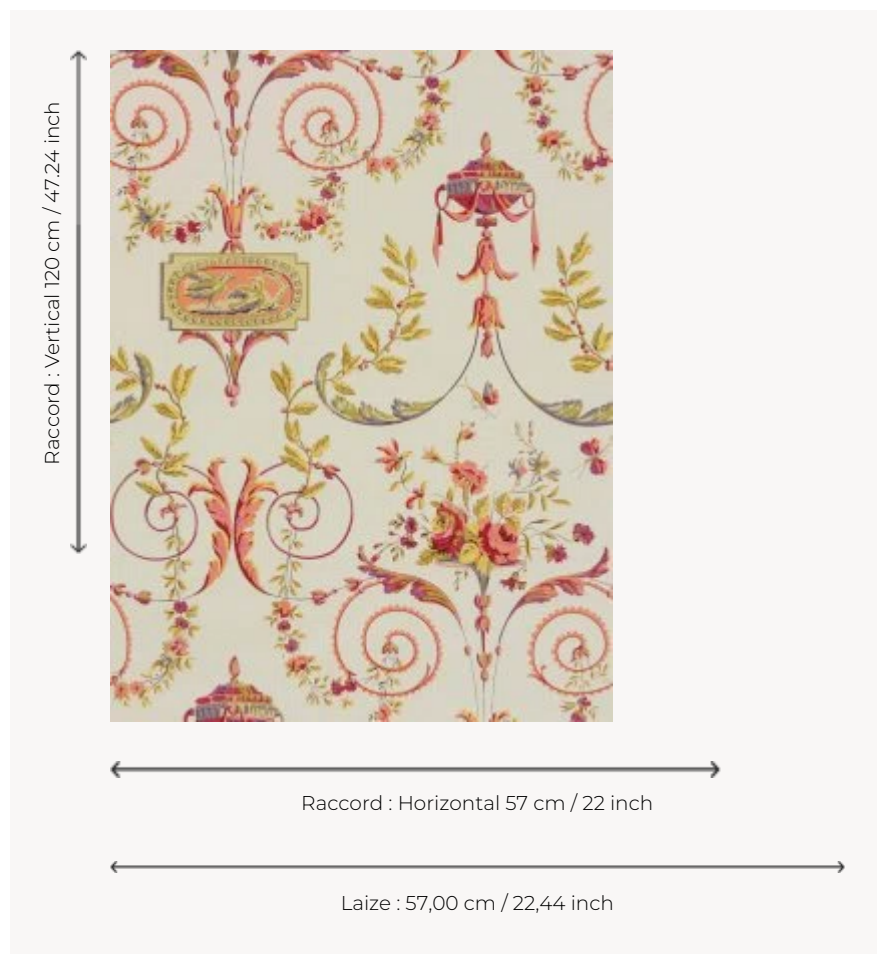

LP101002 MADAME TALLIEN

This woman played an important role during the Revolution, saving many people from the guillotine. This design reproduces a type of wallpaper that is characteristic of the neoclassical trend at the end of the 18th century, and is preserved in our archives. It is made up of arabesque rinceaux, floral components in bouquets or garlands as well as an egg-and-dart cartouche representing a pair of doves. Screen printing by hand.

LP101002 - Garance

Le manach

TYPE	Small width printed wallpapers
SALES UNIT	Available per roll of 5,45 mts
BACKING	PAPER
COMPOSITION	-
WIDTH	57 cm / 22,44 inch
REPEAT	H: 57 cm - 22,00 inch V: 120 cm - 47,24 inch Straight repeat
WEIGHT	140 gr / m ²
CARE	
TRIMMING	Not trimmed
HANGING/REMOVING	Paste the paper Wet removable
CERTIFICATIONS	EUROCLASS B-s1,d0 ASTM E84 Class A
NOTES	Hand screen printed
INFORMATION	Soaking time before hanging: maximum 2 minutes. Use the trim & join marks during installation. Double-cut installation.
BOOK	L9979PPLM01

4 Colors

LP101001
Beige

LP101002
Garance

LP101003
Rose

LP101004
Vert empire