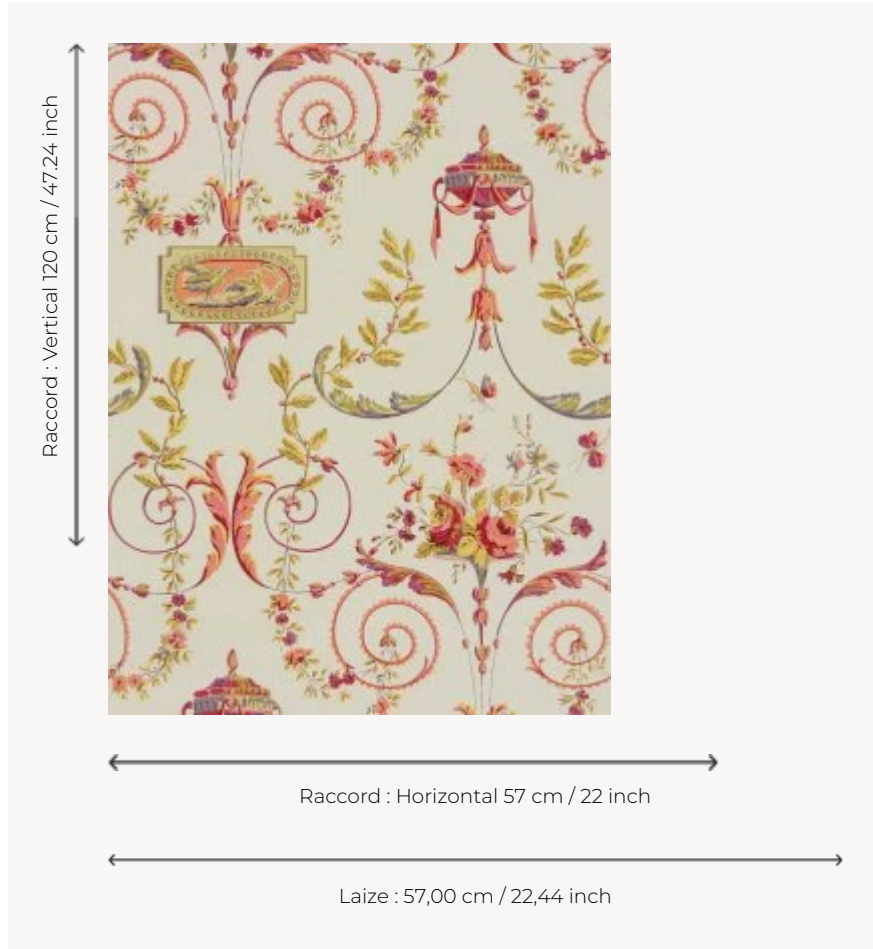

LP101002 MADAME TALLIEN

This woman played an important role during the Revolution, saving many people from the guillotine. This design reproduces a type of wallpaper that is characteristic of the neoclassical trend at the end of the 18th century, and is preserved in our archives. It is made up of arabesque rinceaux, floral components in bouquets or garlands as well as an egg-and-dart cartouche representing a pair of doves. Screen printing by hand.

LP101002 - Garance

Le manach

TYPE	Small width printed wallpapers
SALES UNIT	Available per roll of 5,45 mts
BACKING	PAPER
COMPOSITION	-
WIDTH	57 cm / 22,44 inch
REPEAT	H: 57 cm - 22,00 inch V: 120 cm - 47,24 inch Straight repeat
WEIGHT	140 gr / m ²
CARE	
TRIMMING	Not trimmed
HANGING/REMOVING	Paste the paper Wet removable
CERTIFICATIONS	EUROCLASS B-s1,d0 ASTM E84 Class A
NOTES	Hand screen printed
INFORMATION	Soaking time before hanging: maximum 2 minutes. Use the trim & join marks during installation. Double-cut installation.
BOOK	L9979PPLM01

4 Colors

LP101001
Beige

LP101002
Garance

LP101003
Rose

LP101004
Vert empire