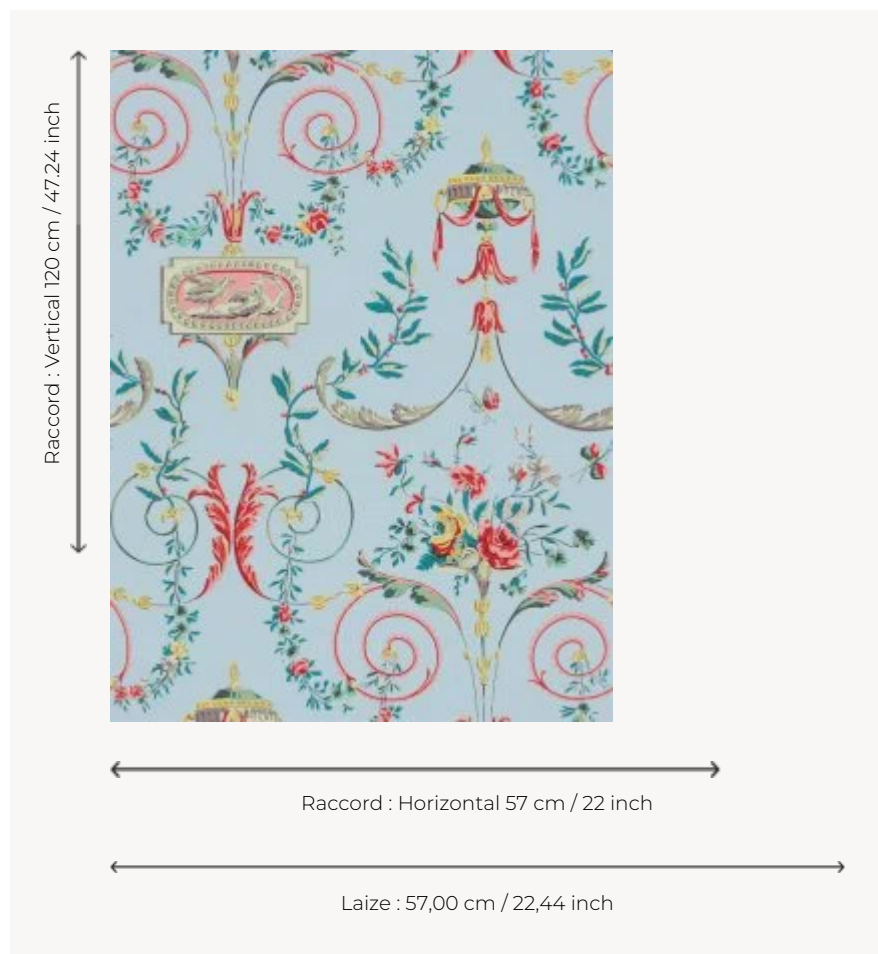

LP101003 MADAME TALLIEN

This woman played an important role during the Revolution, saving many people from the guillotine. This design reproduces a type of wallpaper that is characteristic of the neoclassical trend at the end of the 18th century, and is preserved in our archives. It is made up of arabesque rinceaux, floral components in bouquets or garlands as well as an egg-and-dart cartouche representing a pair of doves. Screen printing by hand.

LP101003 - Rose

Le manach

TYPE	Small width printed wallpapers
SALES UNIT	Available per roll of 5,45 mts
BACKING	PAPER
COMPOSITION	-
WIDTH	57 cm / 22,44 inch
REPEAT	H: 57 cm - 22,00 inch V: 120 cm - 47,24 inch Straight repeat
WEIGHT	140 gr / m ²
CARE	
TRIMMING	Not trimmed
HANGING/REMOVING	Paste the paper Wet removable
CERTIFICATIONS	EUROCLASS B-s1,d0 ASTM E84 Class A
NOTES	Hand screen printed
INFORMATION	Soaking time before hanging: maximum 2 minutes. Use the trim & join marks during installation. Double-cut installation.
BOOK	L9979PPLM01

4 Colors

LP101001
Beige

LP101002
Garance

LP101003
Rose

LP101004
Vert empire