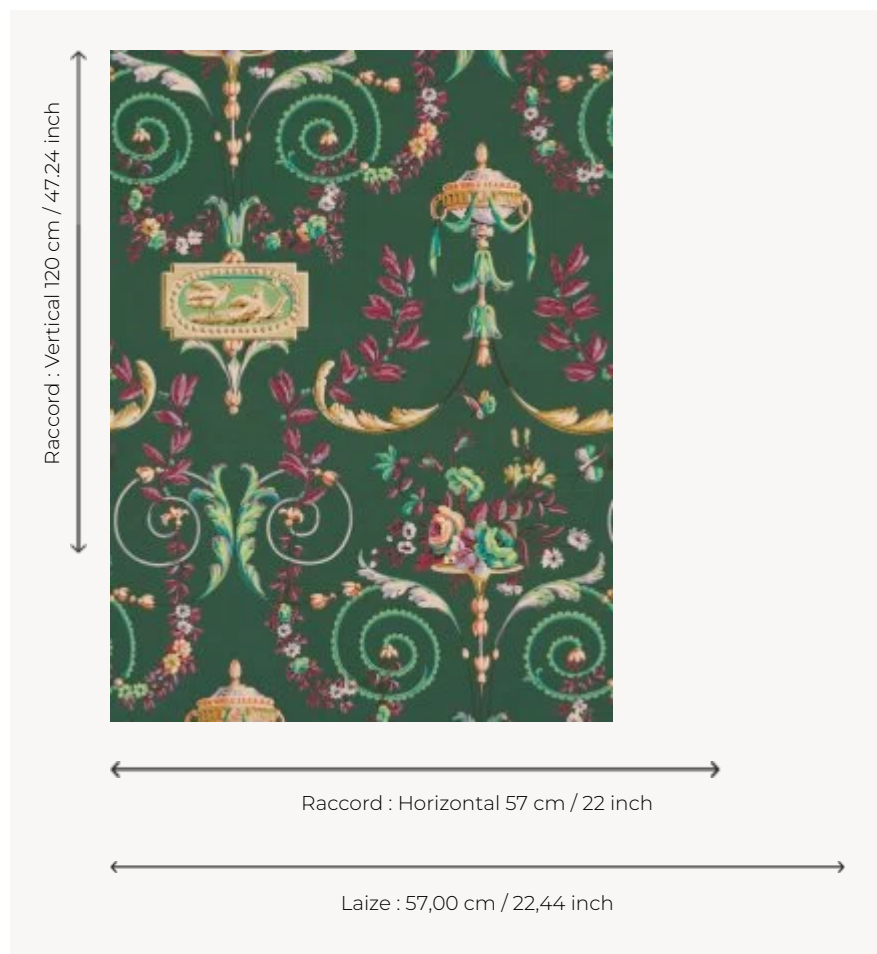

LP101004 MADAME TALLIEN

This woman played an important role during the Revolution, saving many people from the guillotine. This design reproduces a type of wallpaper that is characteristic of the neoclassical trend at the end of the 18th century, and is preserved in our archives. It is made up of arabesque rinceaux, floral components in bouquets or garlands as well as an egg-and-dart cartouche representing a pair of doves. Screen printing by hand.

LP101004 - Vert empire

Le manach

TYPE	Small width printed wallpapers
SALES UNIT	Available per roll of 5,45 mts
BACKING	PAPER
COMPOSITION	-
WIDTH	57 cm / 22,44 inch
REPEAT	H: 57 cm - 22,00 inch V: 120 cm - 47,24 inch Straight repeat
WEIGHT	140 gr / m ²
CARE	
TRIMMING	Not trimmed
HANGING/REMOVING	Paste the paper Wet removable
CERTIFICATIONS	EUROCLASS B-s1,d0 ASTM E84 Class A
NOTES	Hand screen printed
INFORMATION	Soaking time before hanging: maximum 2 minutes. Use the trim & join marks during installation. Double-cut installation.
BOOK	L9979PPLM01

4 Colors

LP101001
Beige

LP101002
Garance

LP101003
Rose

LP101004
Vert empire