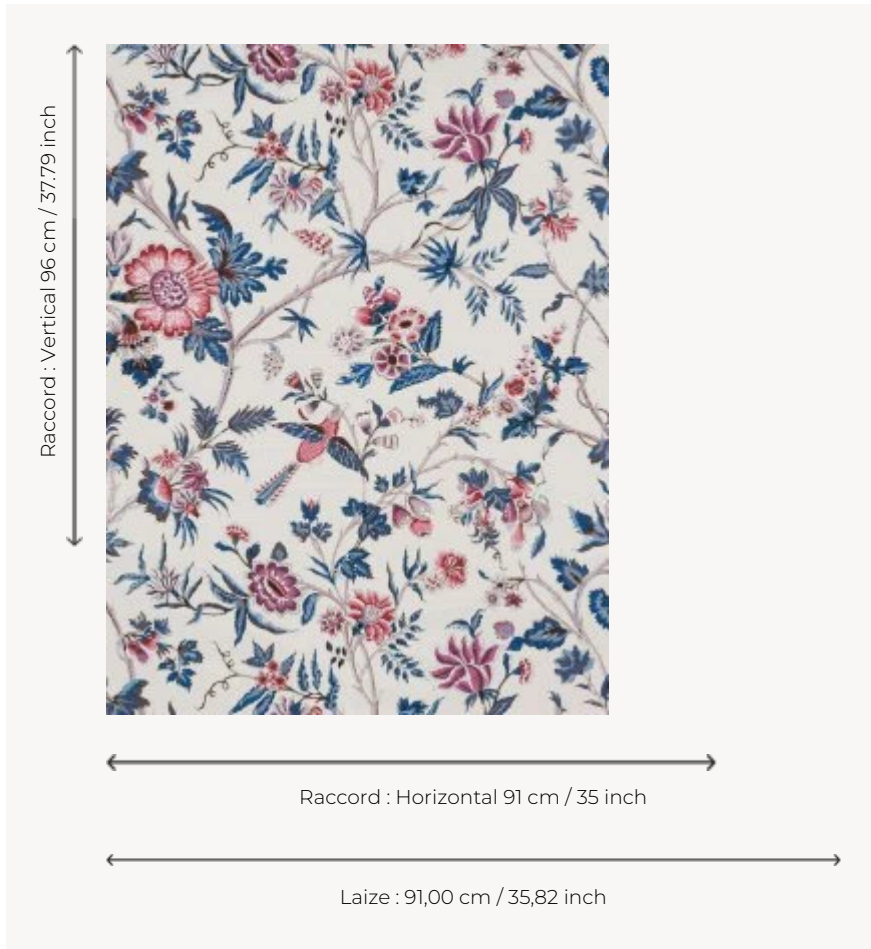

LP103001 L'ARBRE INDIEN

Presenting a pattern of sinuous flower stems in an Indian style, this wallpaper with a colored background evokes the Indian fashion found throughout the 18th century. Screen printing by hand.

LP103001 - Crème

Le manach

TYPE	Small width printed wallpapers
SALES UNIT	Available per roll of 3,66 mts
BACKING	PAPER
COMPOSITION	-
WIDTH	91 cm / 35,82 inch
REPEAT	H: 91 cm - 35,00 inch V: 96 cm - 37,79 inch Half drop repeat
WEIGHT	160 gr / m ²
CARE	
TRIMMING	Not trimmed
HANGING/REMOVING	Paste the paper Wet removable
CERTIFICATIONS	EUROCLASS B-s1,d0 ASTM E84 Class A
NOTES	Hand screen printed
INFORMATION	Soaking time before hanging: maximum 2 minutes. Use the trim & join marks during installation. Double-cut installation.
BOOK	L9979PPLM01

5 Colors

LP103001
Crème

LP103003
Rose

LP103004
Prune

LP103005
Rouge

LP103006
Moutarde