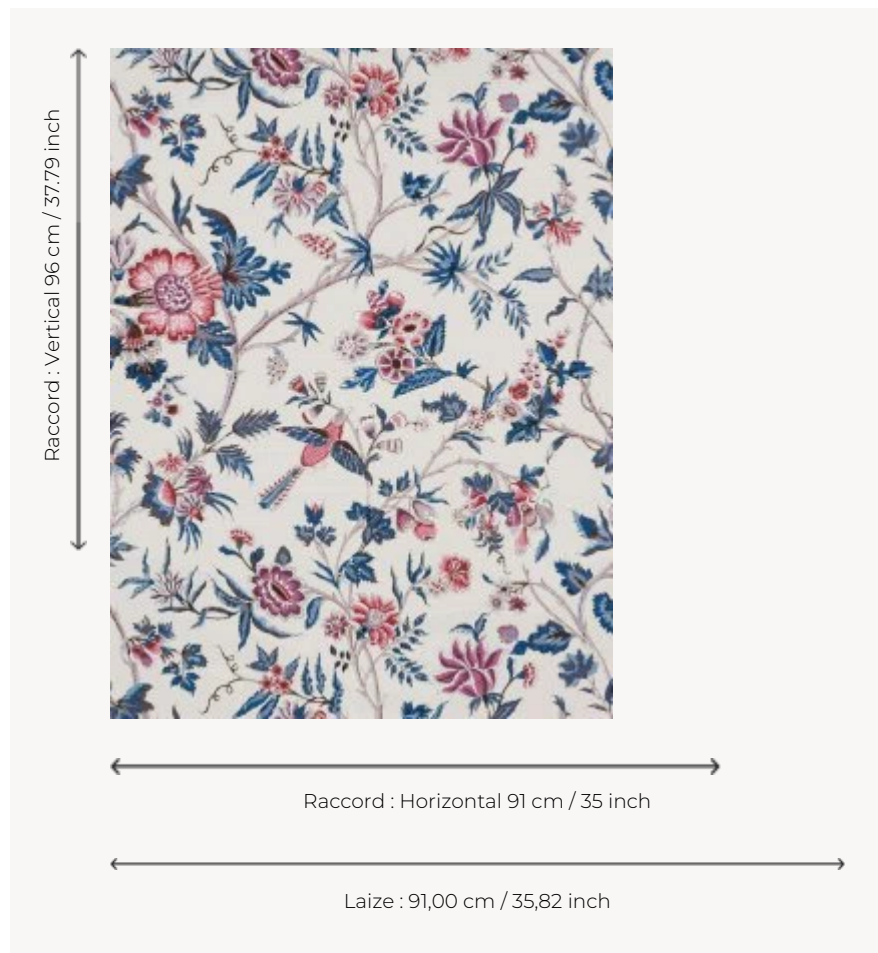

## LP103001 L'ARBRE INDIEN

Presenting a pattern of sinuous flower stems in an Indian style, this wallpaper with a colored background evokes the Indian fashion found throughout the 18th century. Screen printing by hand.

### LP103001 - Crème

### Le manach

<b>TYPE</b>	Small width printed wallpapers
<b>SALES UNIT</b>	Available per roll of 3,66 mts
<b>BACKING</b>	PAPER
<b>COMPOSITION</b>	-
<b>WIDTH</b>	91 cm / 35,82 inch
<b>REPEAT</b>	H: 91 cm - 35,00 inch V: 96 cm - 37,79 inch Half drop repeat
<b>WEIGHT</b>	160 gr / m <sup>2</sup>
<b>CARE</b>	
<b>TRIMMING</b>	Not trimmed
<b>HANGING/REMOVING</b>	Paste the paper Wet removable
<b>CERTIFICATIONS</b>	EUROCLASS B-s1,d0 ASTM E84 Class A
<b>NOTES</b>	Hand screen printed
<b>INFORMATION</b>	Soaking time before hanging: maximum 2 minutes. Use the trim & join marks during installation. Double-cut installation.
<b>BOOK</b>	L9979PPLM01