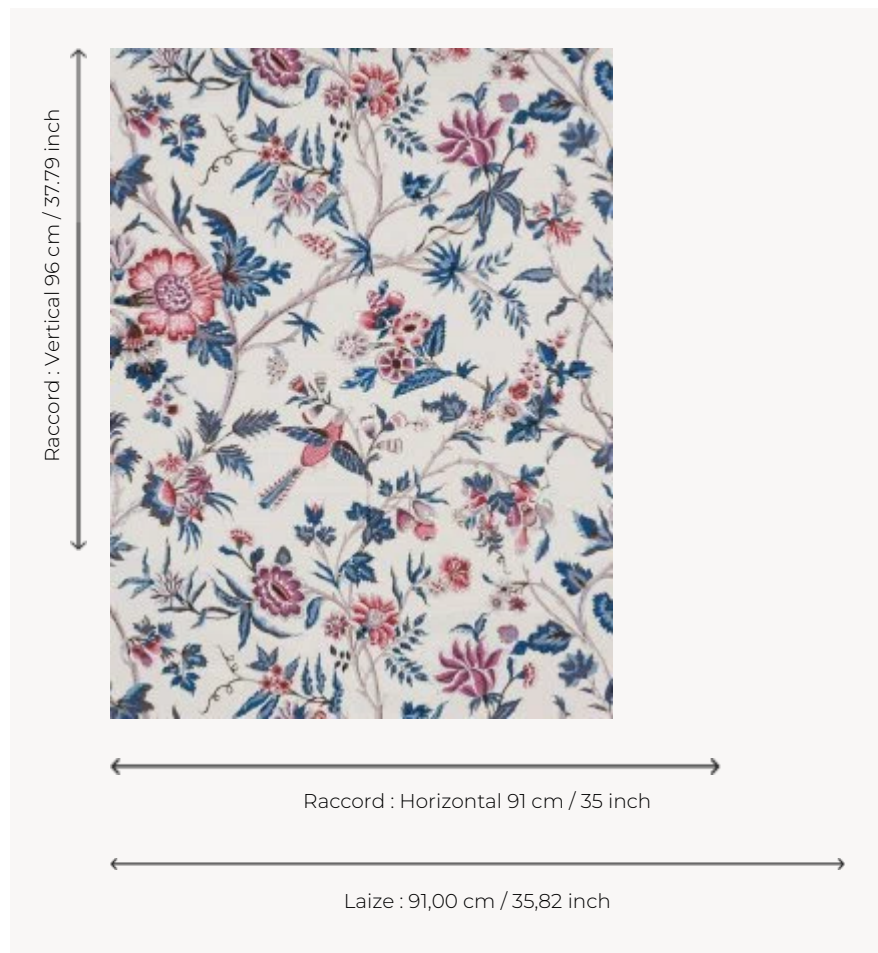

LP103001 L'ARBRE INDIEN

Presenting a pattern of sinuous flower stems in an Indian style, this wallpaper with a colored background evokes the Indian fashion found throughout the 18th century. Screen printing by hand.

LP103001 - Crème

Le manach

TYPE	Small width printed wallpapers
SALES UNIT	Available per roll of 3,66 mts
BACKING	PAPER
COMPOSITION	-
WIDTH	91 cm / 35,82 inch
REPEAT	H: 91 cm - 35,00 inch V: 96 cm - 37,79 inch Half drop repeat
WEIGHT	160 gr / m ²
CARE	
TRIMMING	Not trimmed
HANGING/REMOVING	Paste the paper Wet removable
CERTIFICATIONS	EUROCLASS B-s1,d0 ASTM E84 Class A
NOTES	Hand screen printed
INFORMATION	Soaking time before hanging: maximum 2 minutes. Use the trim & join marks during installation. Double-cut installation.
BOOK	L9979PPLM01

5 Colors

LP103001
Crème

LP103003
Rose

LP103004
Prune

LP103005
Rouge

LP103006
Moutarde