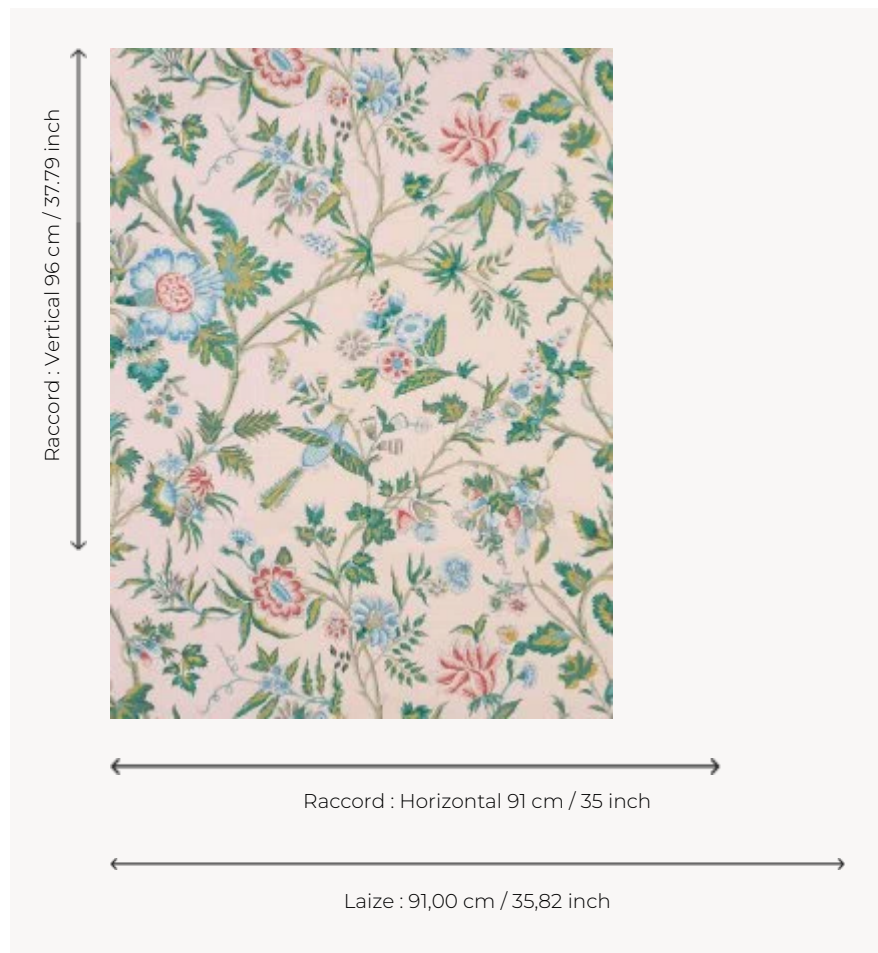

## LP103003 L'ARBRE INDIEN

Presenting a pattern of sinuous flower stems in an Indian style, this wallpaper with a colored background evokes the Indian fashion found throughout the 18th century. Screen printing by hand.

### LP103003 - Rose

### Le manach

<b>TYPE</b>	Small width printed wallpapers
<b>SALES UNIT</b>	Available per roll of 3,66 mts
<b>BACKING</b>	PAPER
<b>COMPOSITION</b>	-
<b>WIDTH</b>	91 cm / 35,82 inch
<b>REPEAT</b>	H: 91 cm - 35,00 inch V: 96 cm - 37,79 inch Half drop repeat
<b>WEIGHT</b>	160 gr / m <sup>2</sup>
<b>CARE</b>	
<b>TRIMMING</b>	Not trimmed
<b>HANGING/REMOVING</b>	Paste the paper Wet removable
<b>CERTIFICATIONS</b>	EUROCLASS B-s1,d0 ASTM E84 Class A
<b>NOTES</b>	Hand screen printed
<b>INFORMATION</b>	Soaking time before hanging: maximum 2 minutes. Use the trim & join marks during installation. Double-cut installation.
<b>BOOK</b>	L9979PPLM01

## 5 Colors

LP103001  
Crème

LP103003  
Rose

LP103004  
Prune

LP103005  
Rouge

LP103006  
Moutarde