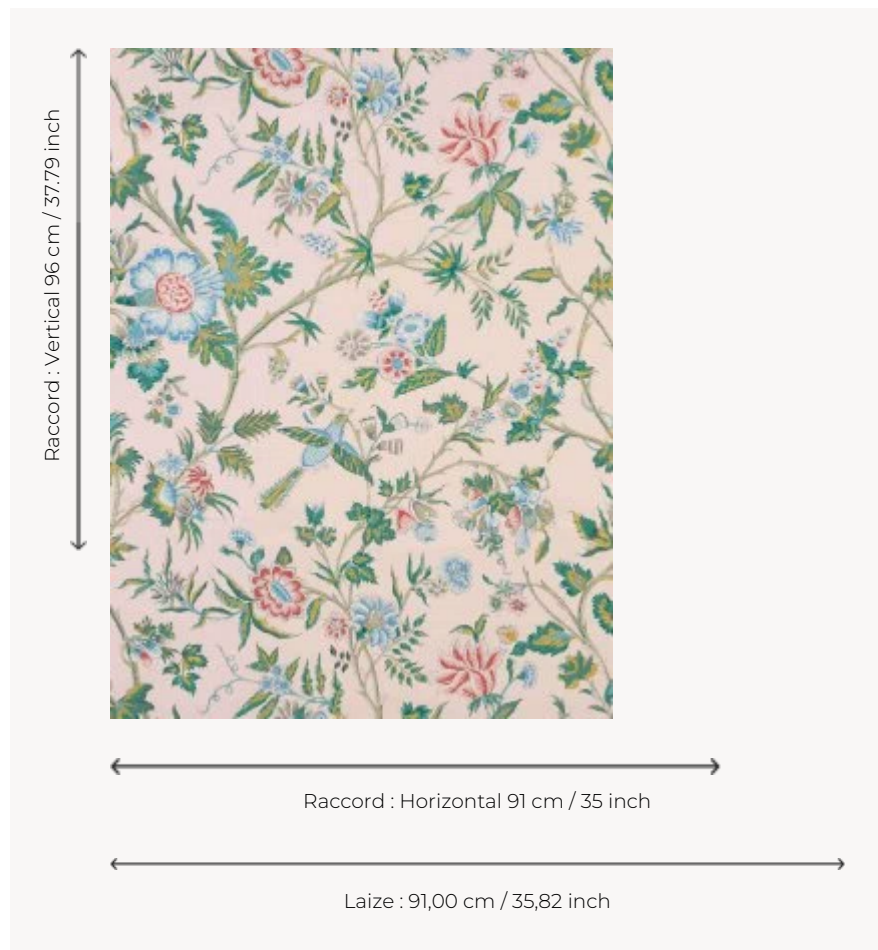

## LP103003 L'ARBRE INDIEN

Presenting a pattern of sinuous flower stems in an Indian style, this wallpaper with a colored background evokes the Indian fashion found throughout the 18th century. Screen printing by hand.

### LP103003 - Rose

### Le manach

<b>TYPE</b>	Small width printed wallpapers
<b>SALES UNIT</b>	Available per roll of 3,66 mts
<b>BACKING</b>	PAPER
<b>COMPOSITION</b>	-
<b>WIDTH</b>	91 cm / 35,82 inch
<b>REPEAT</b>	H: 91 cm - 35,00 inch V: 96 cm - 37,79 inch Half drop repeat
<b>WEIGHT</b>	160 gr / m <sup>2</sup>
<b>CARE</b>	
<b>TRIMMING</b>	Not trimmed
<b>HANGING/REMOVING</b>	Paste the paper Wet removable
<b>CERTIFICATIONS</b>	EUROCLASS B-s1,d0 ASTM E84 Class A
<b>NOTES</b>	Hand screen printed
<b>INFORMATION</b>	Soaking time before hanging: maximum 2 minutes. Use the trim & join marks during installation. Double-cut installation.
<b>BOOK</b>	L9979PPLM01

## 5 Colors

LP103001  
Crème

LP103003  
Rose

LP103004  
Prune

LP103005  
Rouge

LP103006  
Moutarde