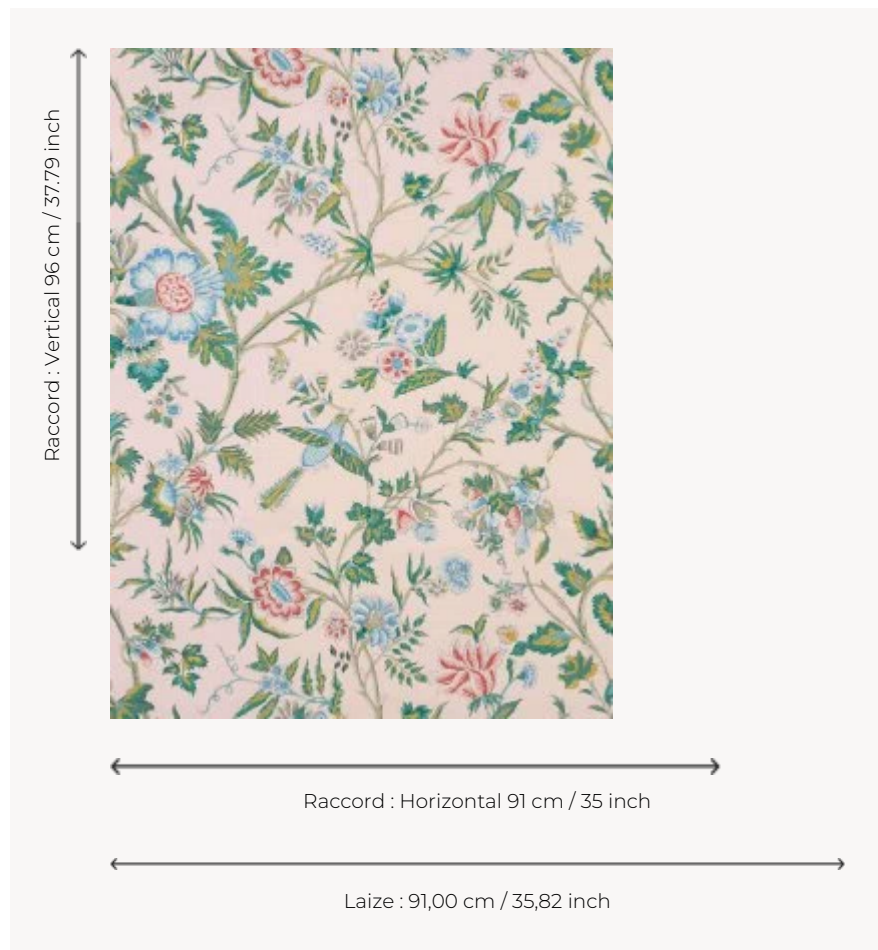

LP103003 L'ARBRE INDIEN

Presenting a pattern of sinuous flower stems in an Indian style, this wallpaper with a colored background evokes the Indian fashion found throughout the 18th century. Screen printing by hand.

LP103003 - Rose

Le manach

TYPE	Small width printed wallpapers
SALES UNIT	Available per roll of 3,66 mts
BACKING	PAPER
COMPOSITION	-
WIDTH	91 cm / 35,82 inch
REPEAT	H: 91 cm - 35,00 inch V: 96 cm - 37,79 inch Half drop repeat
WEIGHT	160 gr / m ²
CARE	
TRIMMING	Not trimmed
HANGING/REMOVING	Paste the paper Wet removable
CERTIFICATIONS	EUROCLASS B-s1,d0 ASTM E84 Class A
NOTES	Hand screen printed
INFORMATION	Soaking time before hanging: maximum 2 minutes. Use the trim & join marks during installation. Double-cut installation.
BOOK	L9979PPLM01

5 Colors

LP103001
Crème

LP103003
Rose

LP103004
Prune

LP103005
Rouge

LP103006
Moutarde