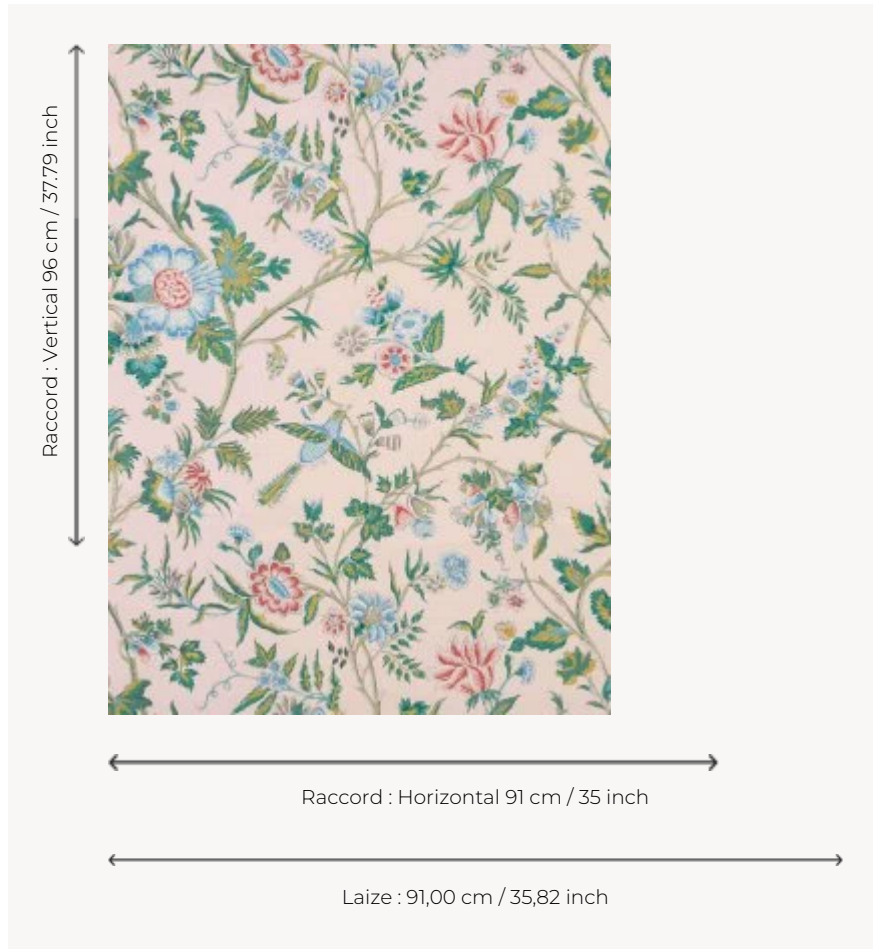

## LP103003 L'ARBRE INDIEN

Presenting a pattern of sinuous flower stems in an Indian style, this wallpaper with a colored background evokes the Indian fashion found throughout the 18th century. Screen printing by hand.

### LP103003 - Rose

### Le manach

<b>TYPE</b>	Small width printed wallpapers
<b>SALES UNIT</b>	Available per roll of 3,66 mts
<b>BACKING</b>	PAPER
<b>COMPOSITION</b>	-
<b>WIDTH</b>	91 cm / 35,82 inch
<b>REPEAT</b>	H: 91 cm - 35,00 inch V: 96 cm - 37,79 inch Half drop repeat
<b>WEIGHT</b>	160 gr / m <sup>2</sup>
<b>CARE</b>	
<b>TRIMMING</b>	Not trimmed
<b>HANGING/REMOVING</b>	Paste the paper Wet removable
<b>CERTIFICATIONS</b>	EUROCLASS B-s1,d0 ASTM E84 Class A
<b>NOTES</b>	Hand screen printed
<b>INFORMATION</b>	Soaking time before hanging: maximum 2 minutes. Use the trim & join marks during installation. Double-cut installation.
<b>BOOK</b>	L9979PPLM01

## 5 Colors

LP103001  
Crème

LP103003  
Rose

LP103004  
Prune

LP103005  
Rouge

LP103006  
Moutarde