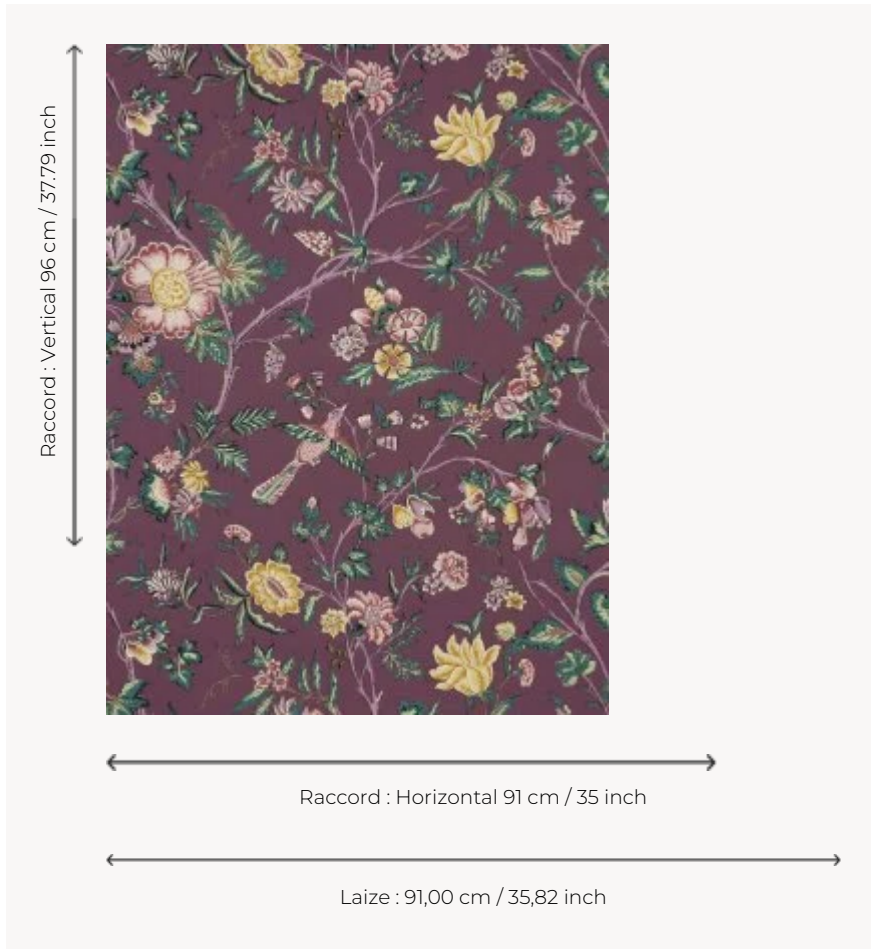

## LP103004 L'ARBRE INDIEN

Presenting a pattern of sinuous flower stems in an Indian style, this wallpaper with a colored background evokes the Indian fashion found throughout the 18th century. Screen printing by hand.

### Le manach

<b>TYPE</b>	Small width printed wallpapers
<b>SALES UNIT</b>	Available per roll of 3,66 mts
<b>BACKING</b>	PAPER
<b>COMPOSITION</b>	-
<b>WIDTH</b>	91 cm / 35,82 inch
<b>REPEAT</b>	H: 91 cm - 35,00 inch V: 96 cm - 37,79 inch Half drop repeat
<b>WEIGHT</b>	160 gr / m <sup>2</sup>
<b>CARE</b>	
<b>TRIMMING</b>	Not trimmed
<b>HANGING/REMOVING</b>	Paste the paper Wet removable
<b>CERTIFICATIONS</b>	EUROCLASS B-s1,d0 ASTM E84 Class A
<b>NOTES</b>	Hand screen printed
<b>INFORMATION</b>	Soaking time before hanging: maximum 2 minutes. Use the trim & join marks during installation. Double-cut installation.
<b>BOOK</b>	L9979PPLM01

## 5 Colors

LP103001  
Crème

LP103003  
Rose

LP103004  
Prune

LP103005  
Rouge

LP103006  
Moutarde