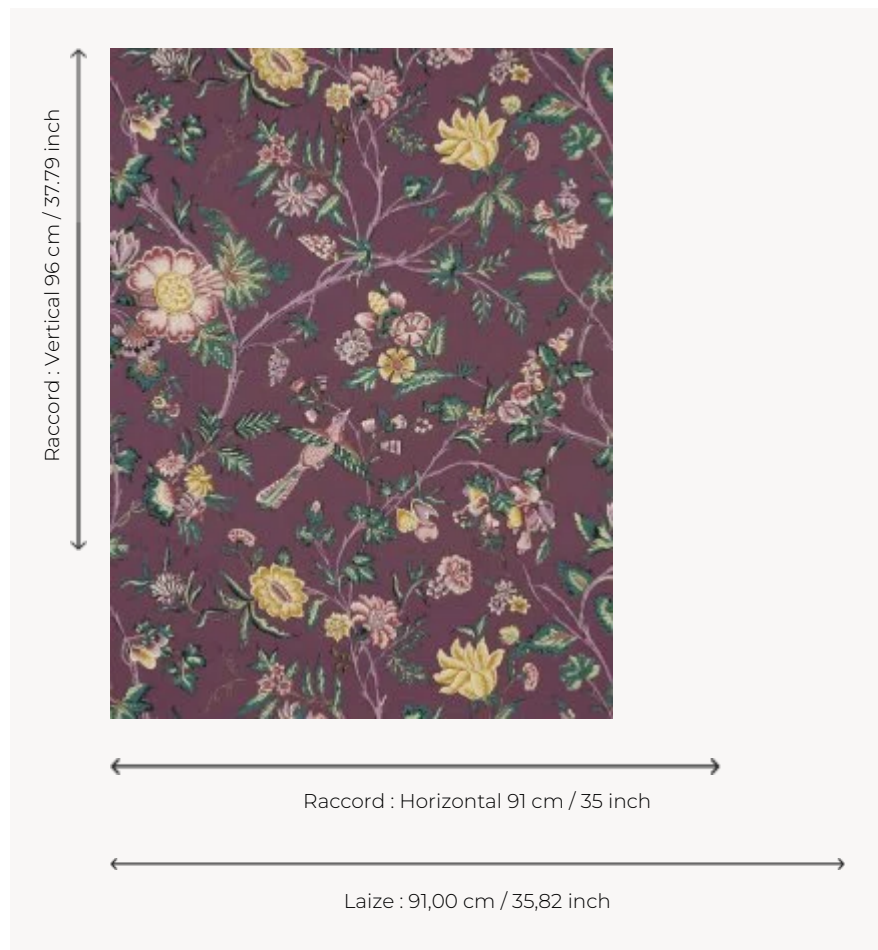

## LP103004 L'ARBRE INDIEN

Presenting a pattern of sinuous flower stems in an Indian style, this wallpaper with a colored background evokes the Indian fashion found throughout the 18th century. Screen printing by hand.

### Le manach

<b>TYPE</b>	Small width printed wallpapers
<b>SALES UNIT</b>	Available per roll of 3,66 mts
<b>BACKING</b>	PAPER
<b>COMPOSITION</b>	-
<b>WIDTH</b>	91 cm / 35,82 inch
<b>REPEAT</b>	H: 91 cm - 35,00 inch V: 96 cm - 37,79 inch Half drop repeat
<b>WEIGHT</b>	160 gr / m <sup>2</sup>
<b>CARE</b>	
<b>TRIMMING</b>	Not trimmed
<b>HANGING/REMOVING</b>	Paste the paper Wet removable
<b>CERTIFICATIONS</b>	EUROCLASS B-s1,d0 ASTM E84 Class A
<b>NOTES</b>	Hand screen printed
<b>INFORMATION</b>	Soaking time before hanging: maximum 2 minutes. Use the trim & join marks during installation. Double-cut installation.
<b>BOOK</b>	L9979PPLM01

## 5 Colors

LP103001  
Crème

LP103003  
Rose

LP103004  
Prune

LP103005  
Rouge

LP103006  
Moutarde