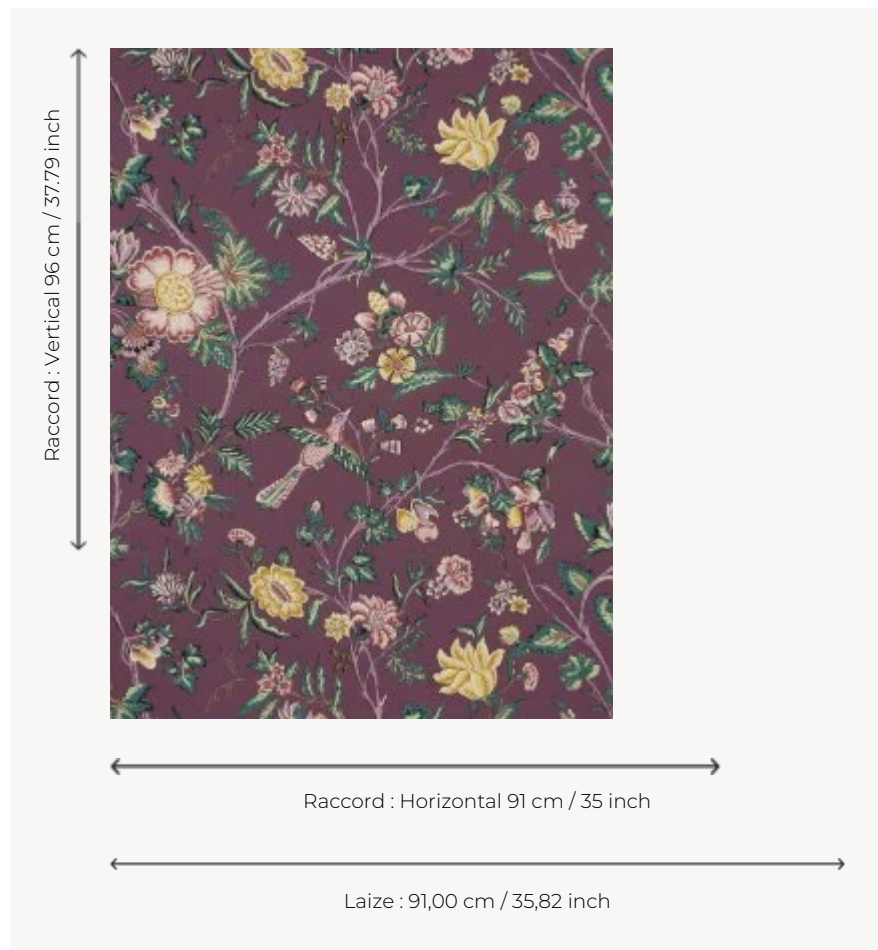

LP103004 L'ARBRE INDIEN

Presenting a pattern of sinuous flower stems in an Indian style, this wallpaper with a colored background evokes the Indian fashion found throughout the 18th century. Screen printing by hand.

LP103004 - Prune

Le manach

TYPE	Small width printed wallpapers
SALES UNIT	Available per roll of 3,66 mts
BACKING	PAPER
COMPOSITION	-
WIDTH	91 cm / 35,82 inch
REPEAT	H: 91 cm - 35,00 inch V: 96 cm - 37,79 inch Half drop repeat
WEIGHT	160 gr / m ²
CARE	
TRIMMING	Not trimmed
HANGING/REMOVING	Paste the paper Wet removable
CERTIFICATIONS	EUROCLASS B-s1,d0 ASTM E84 Class A
NOTES	Hand screen printed
INFORMATION	Soaking time before hanging: maximum 2 minutes. Use the trim & join marks during installation. Double-cut installation.
BOOK	L9979PPLM01

5 Colors

LP103001
Crème

LP103003
Rose

LP103004
Prune

LP103005
Rouge

LP103006
Moutarde