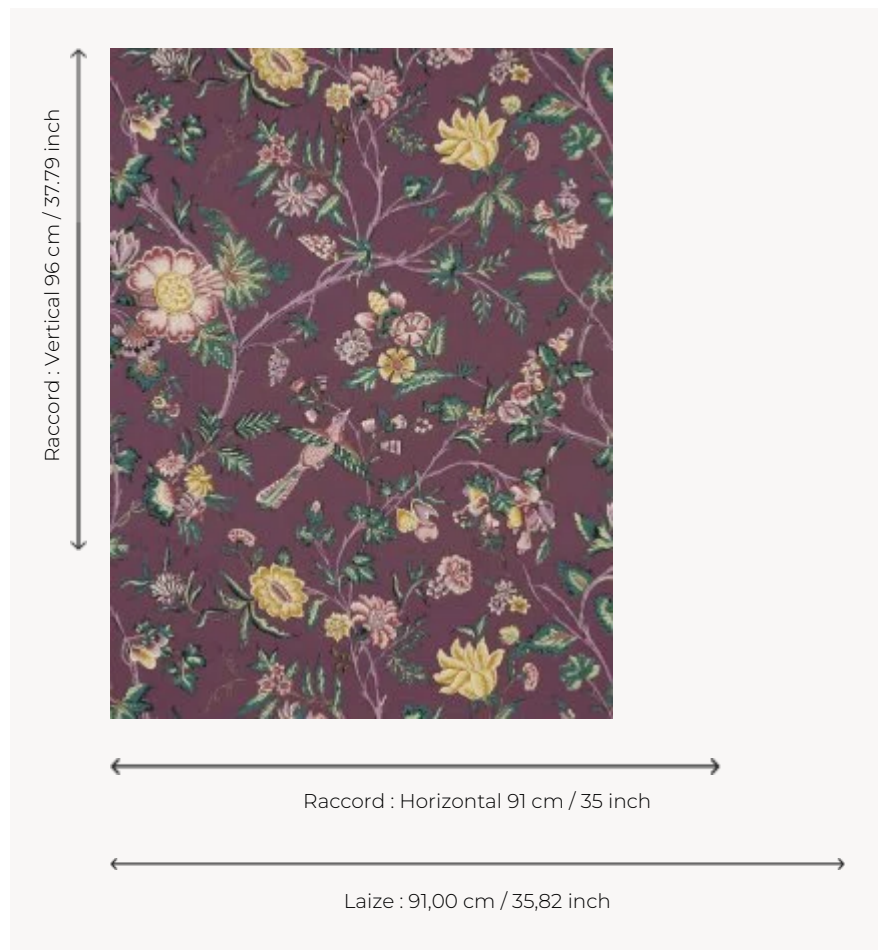

## LP103004 L'ARBRE INDIEN

Presenting a pattern of sinuous flower stems in an Indian style, this wallpaper with a colored background evokes the Indian fashion found throughout the 18th century. Screen printing by hand.

### Le manach

<b>TYPE</b>	Small width printed wallpapers
<b>SALES UNIT</b>	Available per roll of 3,66 mts
<b>BACKING</b>	PAPER
<b>COMPOSITION</b>	-
<b>WIDTH</b>	91 cm / 35,82 inch
<b>REPEAT</b>	H: 91 cm - 35,00 inch V: 96 cm - 37,79 inch Half drop repeat
<b>WEIGHT</b>	160 gr / m <sup>2</sup>
<b>CARE</b>	
<b>TRIMMING</b>	Not trimmed
<b>HANGING/REMOVING</b>	Paste the paper Wet removable
<b>CERTIFICATIONS</b>	EUROCLASS B-s1,d0 ASTM E84 Class A
<b>NOTES</b>	Hand screen printed
<b>INFORMATION</b>	Soaking time before hanging: maximum 2 minutes. Use the trim & join marks during installation. Double-cut installation.
<b>BOOK</b>	L9979PPLM01

## 5 Colors

LP103001  
Crème

LP103003  
Rose

LP103004  
Prune

LP103005  
Rouge

LP103006  
Moutarde