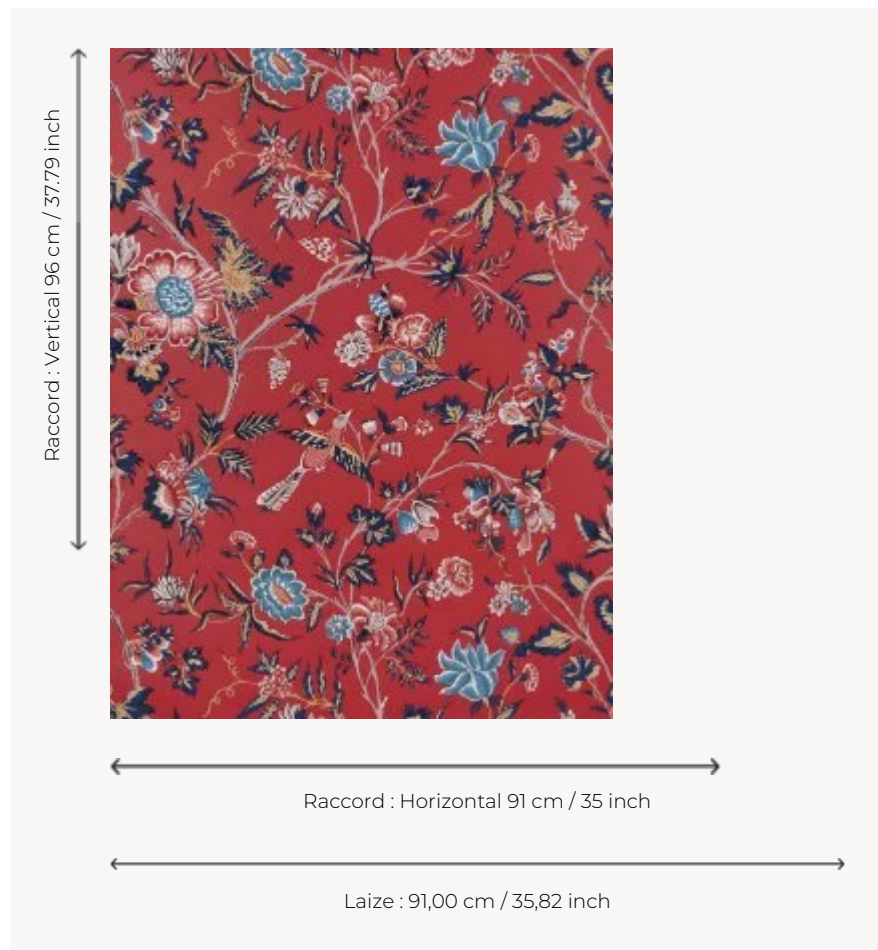

## LP103005 L'ARBRE INDIEN

Presenting a pattern of sinuous flower stems in an Indian style, this wallpaper with a colored background evokes the Indian fashion found throughout the 18th century. Screen printing by hand.

### LP103005 - Rouge

### Le manach

<b>TYPE</b>	Small width printed wallpapers
<b>SALES UNIT</b>	Available per roll of 3,66 mts
<b>BACKING</b>	PAPER
<b>COMPOSITION</b>	-
<b>WIDTH</b>	91 cm / 35,82 inch
<b>REPEAT</b>	H: 91 cm - 35,00 inch V: 96 cm - 37,79 inch Half drop repeat
<b>WEIGHT</b>	160 gr / m <sup>2</sup>
<b>CARE</b>	
<b>TRIMMING</b>	Not trimmed
<b>HANGING/REMOVING</b>	Paste the paper Wet removable
<b>CERTIFICATIONS</b>	EUROCLASS B-s1,d0 ASTM E84 Class A
<b>NOTES</b>	Hand screen printed
<b>INFORMATION</b>	Soaking time before hanging: maximum 2 minutes. Use the trim & join marks during installation. Double-cut installation.
<b>BOOK</b>	L9979PPLM01