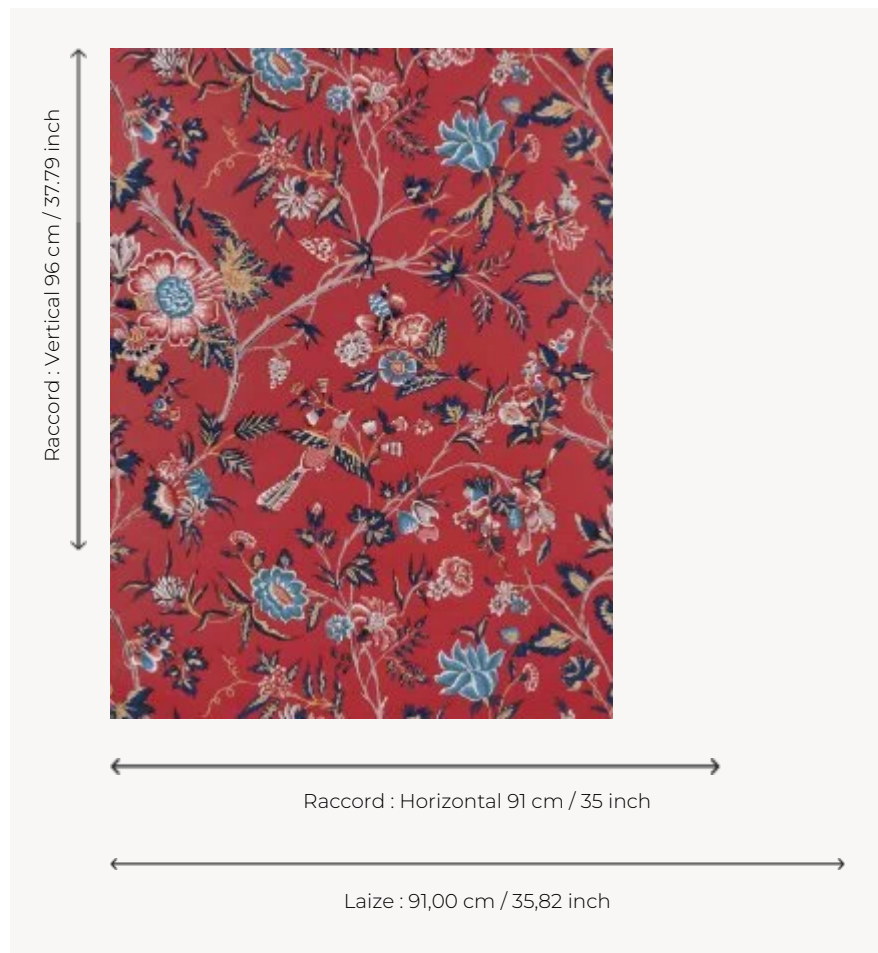

LP103005 L'ARBRE INDIEN

Presenting a pattern of sinuous flower stems in an Indian style, this wallpaper with a colored background evokes the Indian fashion found throughout the 18th century. Screen printing by hand.

LP103005 - Rouge

Le manach

TYPE	Small width printed wallpapers
SALES UNIT	Available per roll of 3,66 mts
BACKING	PAPER
COMPOSITION	-
WIDTH	91 cm / 35,82 inch
REPEAT	H: 91 cm - 35,00 inch V: 96 cm - 37,79 inch Half drop repeat
WEIGHT	160 gr / m ²
CARE	
TRIMMING	Not trimmed
HANGING/REMOVING	Paste the paper Wet removable
CERTIFICATIONS	EUROCLASS B-s1,d0 ASTM E84 Class A
NOTES	Hand screen printed
INFORMATION	Soaking time before hanging: maximum 2 minutes. Use the trim & join marks during installation. Double-cut installation.
BOOK	L9979PPLM01

5 Colors

LP103001
Crème

LP103003
Rose

LP103004
Prune

LP103005
Rouge

LP103006
Moutarde