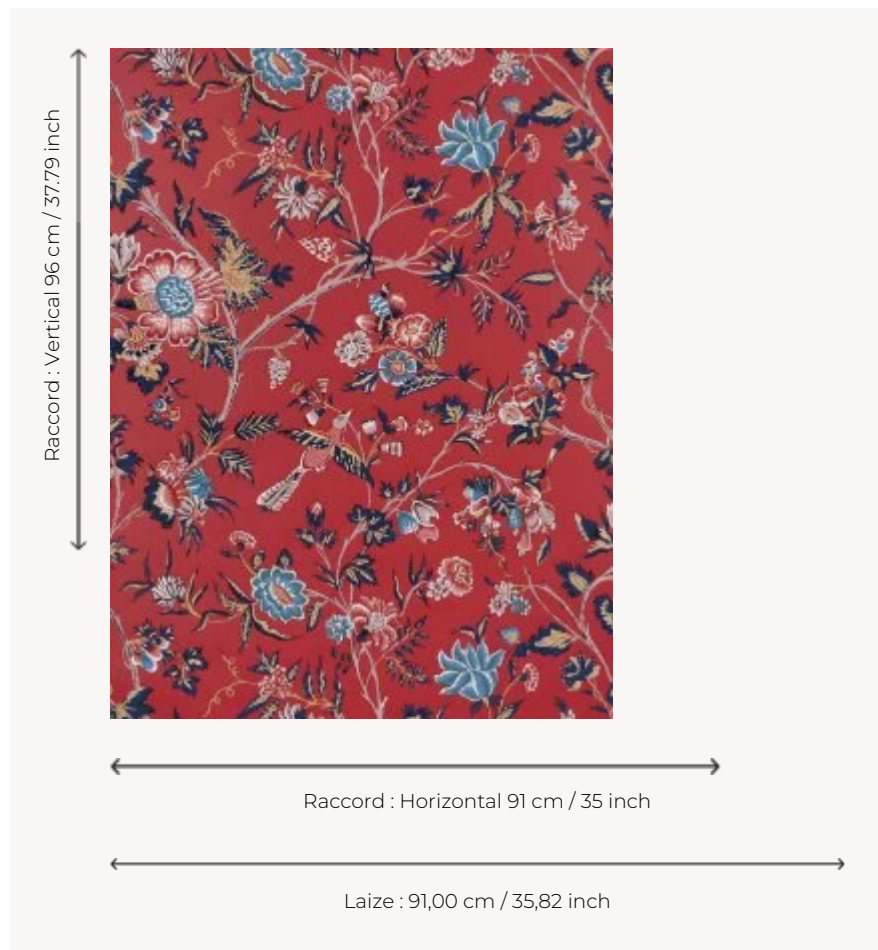

LP103005 L'ARBRE INDIEN

Presenting a pattern of sinuous flower stems in an Indian style, this wallpaper with a colored background evokes the Indian fashion found throughout the 18th century. Screen printing by hand.

LP103005 - Rouge

Le manach

TYPE	Small width printed wallpapers
SALES UNIT	Available per roll of 3,66 mts
BACKING	PAPER
COMPOSITION	-
WIDTH	91 cm / 35,82 inch
REPEAT	H: 91 cm - 35,00 inch V: 96 cm - 37,79 inch Half drop repeat
WEIGHT	160 gr / m ²
CARE	
TRIMMING	Not trimmed
HANGING/REMOVING	Paste the paper Wet removable
CERTIFICATIONS	EUROCLASS B-s1,d0 ASTM E84 Class A
NOTES	Hand screen printed
INFORMATION	Soaking time before hanging: maximum 2 minutes. Use the trim & join marks during installation. Double-cut installation.
BOOK	L9979PPLM01

5 Colors

LP103001
Crème

LP103003
Rose

LP103004
Prune

LP103005
Rouge

LP103006
Moutarde