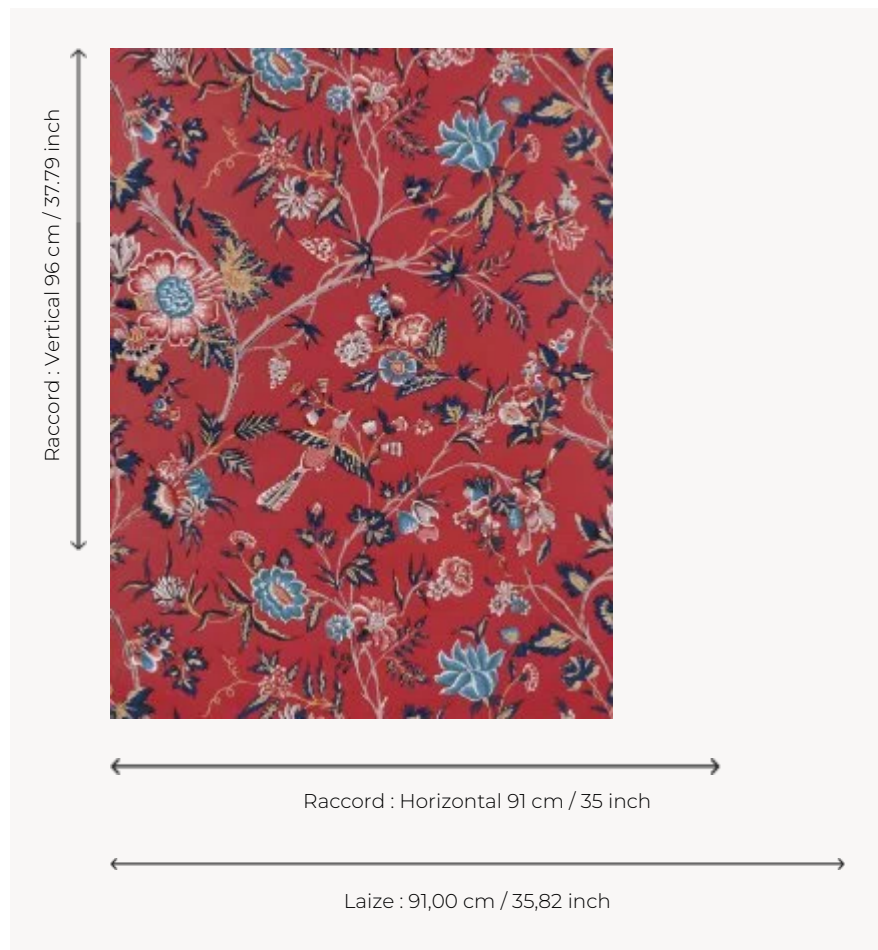

## LP103005 L'ARBRE INDIEN

Presenting a pattern of sinuous flower stems in an Indian style, this wallpaper with a colored background evokes the Indian fashion found throughout the 18th century. Screen printing by hand.

### LP103005 - Rouge

### Le manach

<b>TYPE</b>	Small width printed wallpapers
<b>SALES UNIT</b>	Available per roll of 3,66 mts
<b>BACKING</b>	PAPER
<b>COMPOSITION</b>	-
<b>WIDTH</b>	91 cm / 35,82 inch
<b>REPEAT</b>	H: 91 cm - 35,00 inch V: 96 cm - 37,79 inch Half drop repeat
<b>WEIGHT</b>	160 gr / m <sup>2</sup>
<b>CARE</b>	
<b>TRIMMING</b>	Not trimmed
<b>HANGING/REMOVING</b>	Paste the paper Wet removable
<b>CERTIFICATIONS</b>	EUROCLASS B-s1,d0 ASTM E84 Class A
<b>NOTES</b>	Hand screen printed
<b>INFORMATION</b>	Soaking time before hanging: maximum 2 minutes. Use the trim & join marks during installation. Double-cut installation.
<b>BOOK</b>	L9979PPLM01