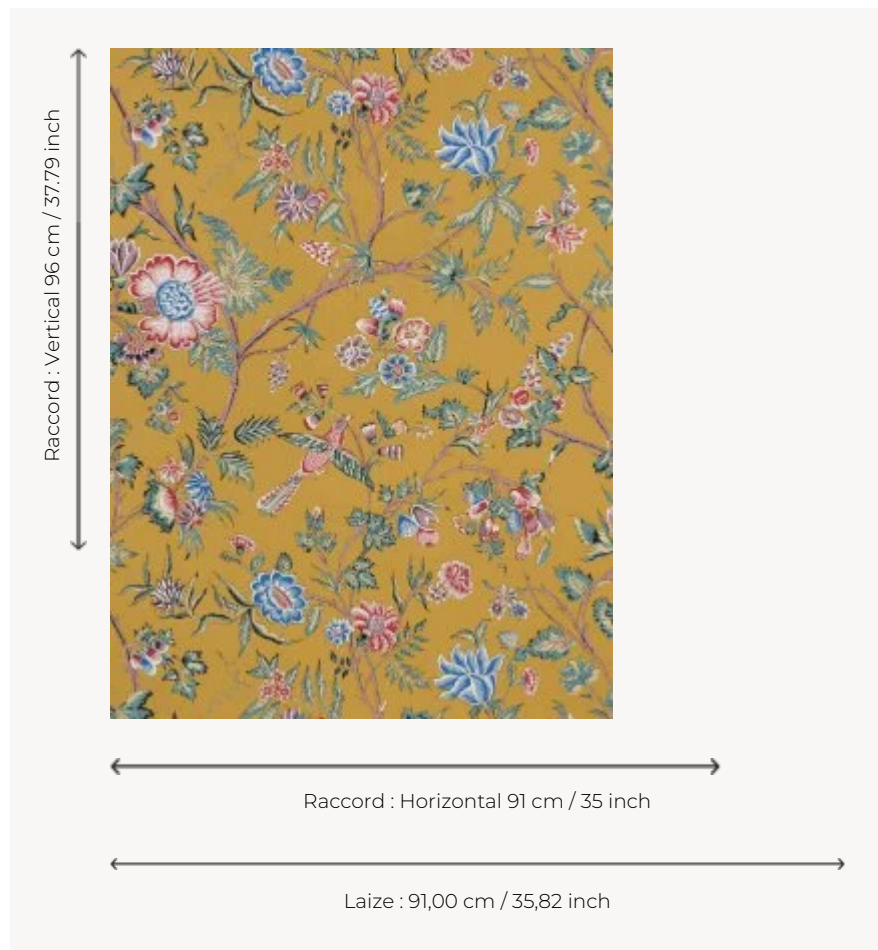

## LP103006 L'ARBRE INDIEN

Presenting a pattern of sinuous flower stems in an Indian style, this wallpaper with a colored background evokes the Indian fashion found throughout the 18th century. Screen printing by hand.

### Le manach

<b>TYPE</b>	Small width printed wallpapers
<b>SALES UNIT</b>	Available per roll of 3,66 mts
<b>BACKING</b>	PAPER
<b>COMPOSITION</b>	-
<b>WIDTH</b>	91 cm / 35,82 inch
<b>REPEAT</b>	H: 91 cm - 35,00 inch V: 96 cm - 37,79 inch Half drop repeat
<b>WEIGHT</b>	160 gr / m <sup>2</sup>
<b>CARE</b>	
<b>TRIMMING</b>	Not trimmed
<b>HANGING/REMOVING</b>	Paste the paper Wet removable
<b>CERTIFICATIONS</b>	EUROCLASS B-s1,d0 ASTM E84 Class A
<b>NOTES</b>	Hand screen printed
<b>INFORMATION</b>	Soaking time before hanging: maximum 2 minutes. Use the trim & join marks during installation. Double-cut installation.
<b>BOOK</b>	L9979PPLM01

## 5 Colors

LP103001  
Crème

LP103003  
Rose

LP103004  
Prune

LP103005  
Rouge

LP103006  
Moutarde