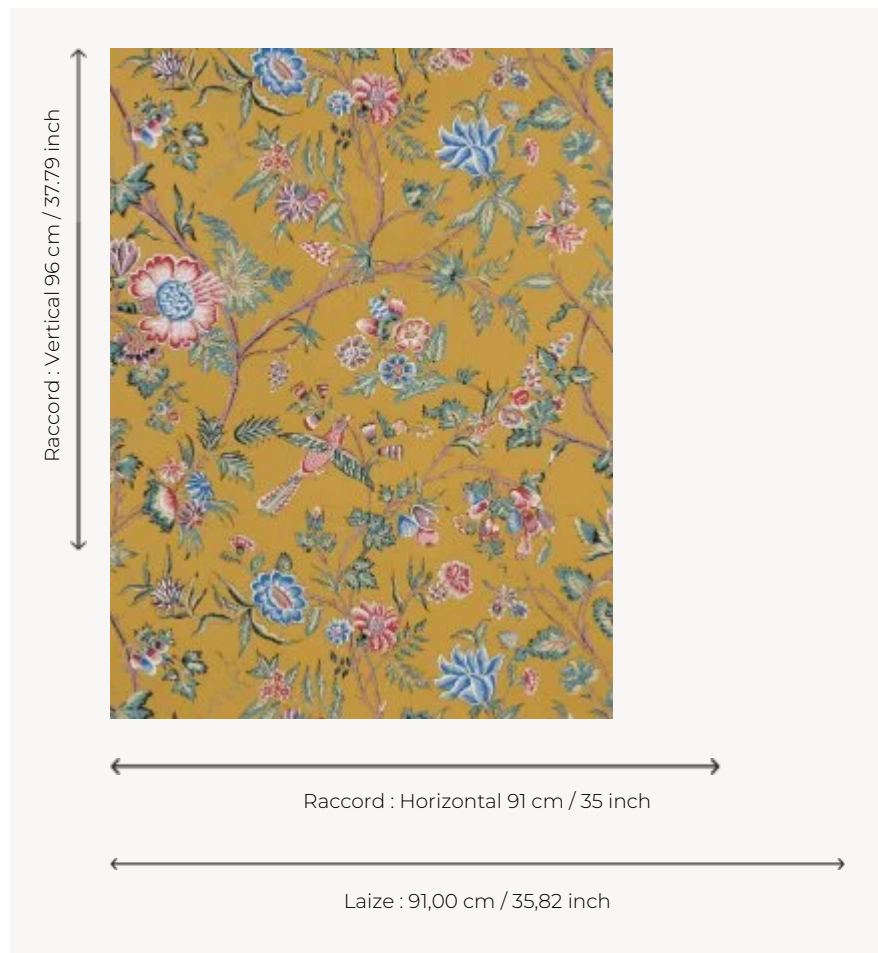

LP103006 L'ARBRE INDIEN

Presenting a pattern of sinuous flower stems in an Indian style, this wallpaper with a colored background evokes the Indian fashion found throughout the 18th century. Screen printing by hand.

LP103006 - Moutarde

Le manach

TYPE	Small width printed wallpapers
SALES UNIT	Available per roll of 3,66 mts
BACKING	PAPER
COMPOSITION	-
WIDTH	91 cm / 35,82 inch
REPEAT	H: 91 cm - 35,00 inch V: 96 cm - 37,79 inch Half drop repeat
WEIGHT	160 gr / m ²
CARE	
TRIMMING	Not trimmed
HANGING/REMOVING	Paste the paper Wet removable
CERTIFICATIONS	EUROCLASS B-s1,d0 ASTM E84 Class A
NOTES	Hand screen printed
INFORMATION	Soaking time before hanging: maximum 2 minutes. Use the trim & join marks during installation. Double-cut installation.
BOOK	L9979PPLM01

5 Colors

LP103001
Crème

LP103003
Rose

LP103004
Prune

LP103005
Rouge

LP103006
Moutarde