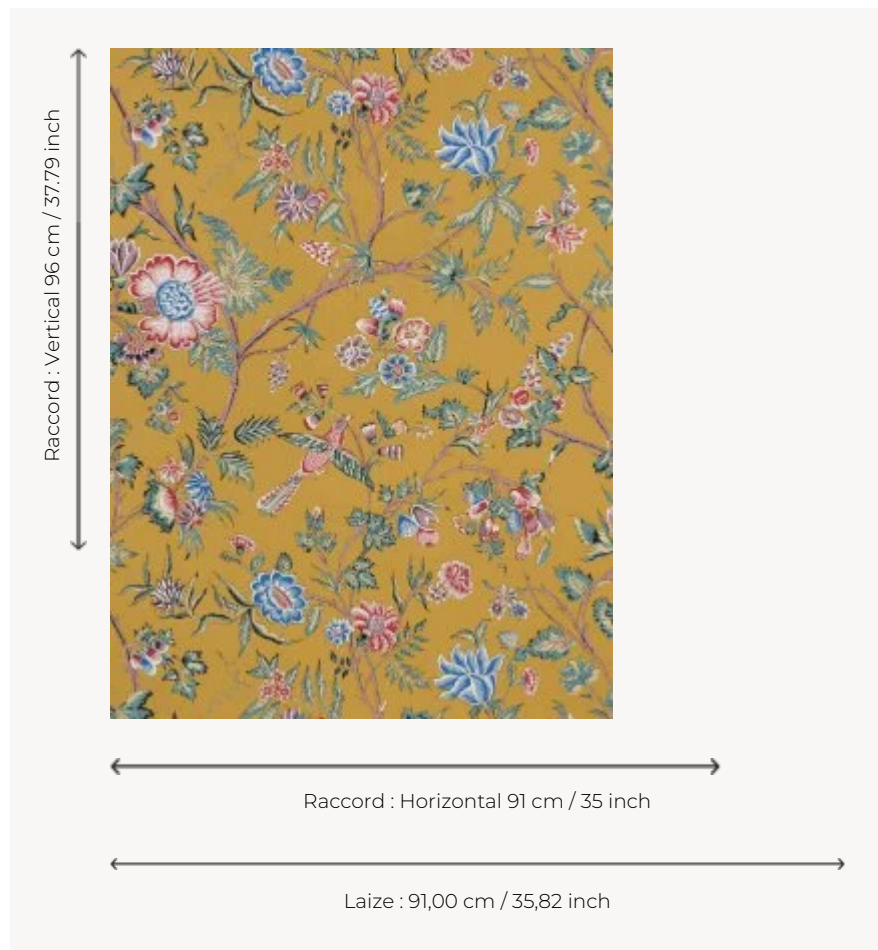

LP103006 L'ARBRE INDIEN

Presenting a pattern of sinuous flower stems in an Indian style, this wallpaper with a colored background evokes the Indian fashion found throughout the 18th century. Screen printing by hand.

LP103006 - Moutarde

Le manach

TYPE	Small width printed wallpapers
SALES UNIT	Available per roll of 3,66 mts
BACKING	PAPER
COMPOSITION	-
WIDTH	91 cm / 35,82 inch
REPEAT	H: 91 cm - 35,00 inch V: 96 cm - 37,79 inch Half drop repeat
WEIGHT	160 gr / m ²
CARE	
TRIMMING	Not trimmed
HANGING/REMOVING	Paste the paper Wet removable
CERTIFICATIONS	EUROCLASS B-s1,d0 ASTM E84 Class A
NOTES	Hand screen printed
INFORMATION	Soaking time before hanging: maximum 2 minutes. Use the trim & join marks during installation. Double-cut installation.
BOOK	L9979PPLM01

5 Colors

LP103001
Crème

LP103003
Rose

LP103004
Prune

LP103005
Rouge

LP103006
Moutarde