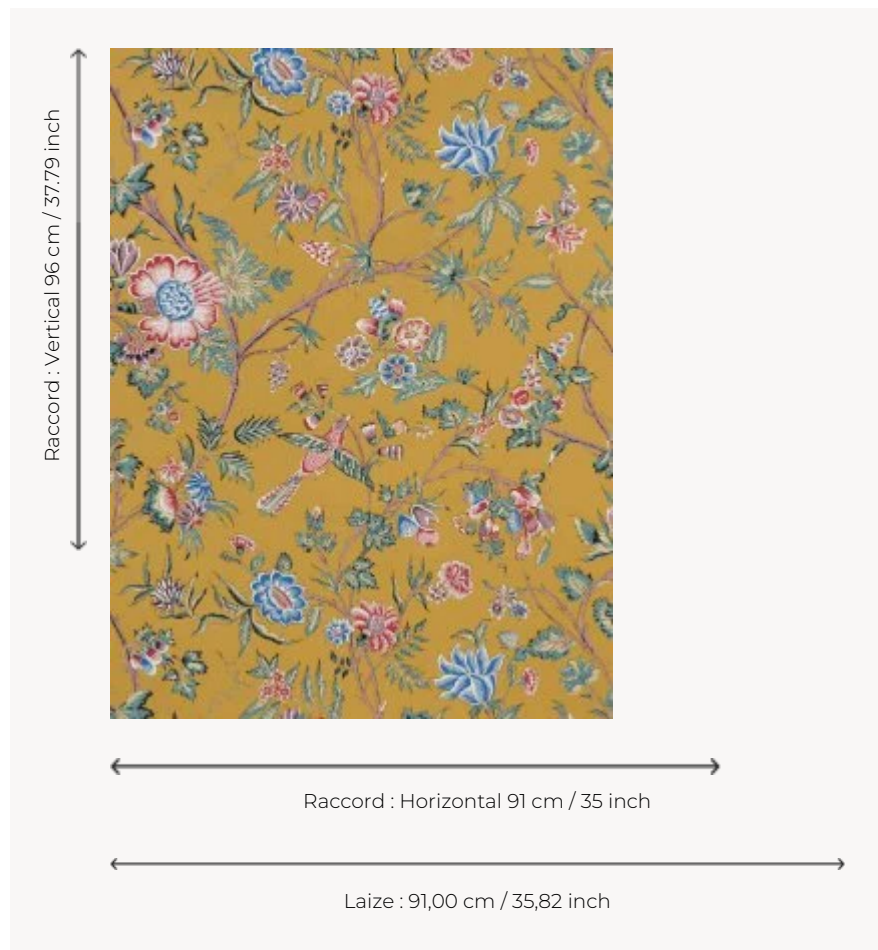

## LP103006 L'ARBRE INDIEN

Presenting a pattern of sinuous flower stems in an Indian style, this wallpaper with a colored background evokes the Indian fashion found throughout the 18th century. Screen printing by hand.

### Le manach

<b>TYPE</b>	Small width printed wallpapers
<b>SALES UNIT</b>	Available per roll of 3,66 mts
<b>BACKING</b>	PAPER
<b>COMPOSITION</b>	-
<b>WIDTH</b>	91 cm / 35,82 inch
<b>REPEAT</b>	H: 91 cm - 35,00 inch V: 96 cm - 37,79 inch Half drop repeat
<b>WEIGHT</b>	160 gr / m <sup>2</sup>
<b>CARE</b>	
<b>TRIMMING</b>	Not trimmed
<b>HANGING/REMOVING</b>	Paste the paper Wet removable
<b>CERTIFICATIONS</b>	EUROCLASS B-s1,d0 ASTM E84 Class A
<b>NOTES</b>	Hand screen printed
<b>INFORMATION</b>	Soaking time before hanging: maximum 2 minutes. Use the trim & join marks during installation. Double-cut installation.
<b>BOOK</b>	L9979PPLM01

## 5 Colors

LP103001  
Crème

LP103003  
Rose

LP103004  
Prune

LP103005  
Rouge

LP103006  
Moutarde