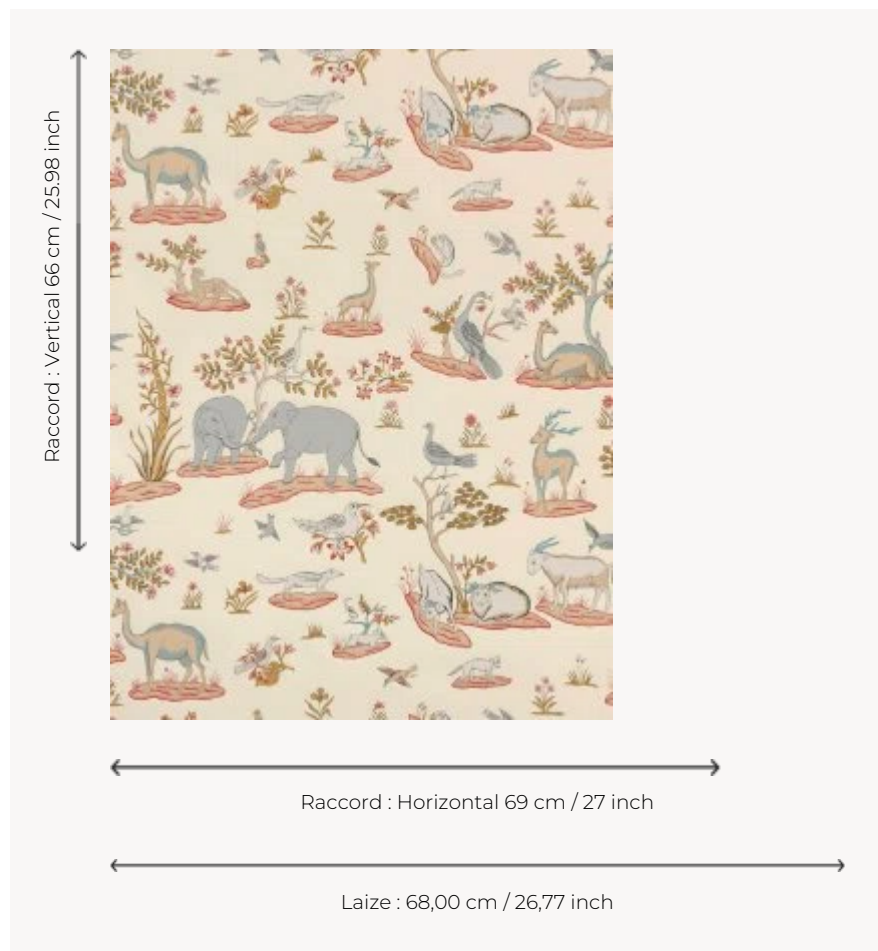

LP104001 PARADIS PERDU

This wallpaper reproduces one of the House's iconic fabrics, evoking the magnificence and bounty of Indian nature. Given a primitive treatment, elephants, camels and deer are harmoniously spread over the fabric. Screen printing by hand.

LP104001 - Automne

Le manach

TYPE	Small width printed wallpapers
SALES UNIT	Available per roll of 4,57 mts
BACKING	PAPER
COMPOSITION	-
WIDTH	68 cm / 26,77 inch
REPEAT	H: 69 cm - 27,00 inch V: 66 cm - 25,98 inch Half drop repeat
WEIGHT	150 gr / m ²
CARE	
TRIMMING	Not trimmed
HANGING/REMOVING	Paste the paper Wet removable
CERTIFICATIONS	EUROCLASS B-s1,d0 ASTM E84 Class A
NOTES	Hand screen printed
INFORMATION	Soaking time before hanging: maximum 2 minutes. Use the trim & join marks during installation. Double-cut installation.
BOOK	L9979PPLM01