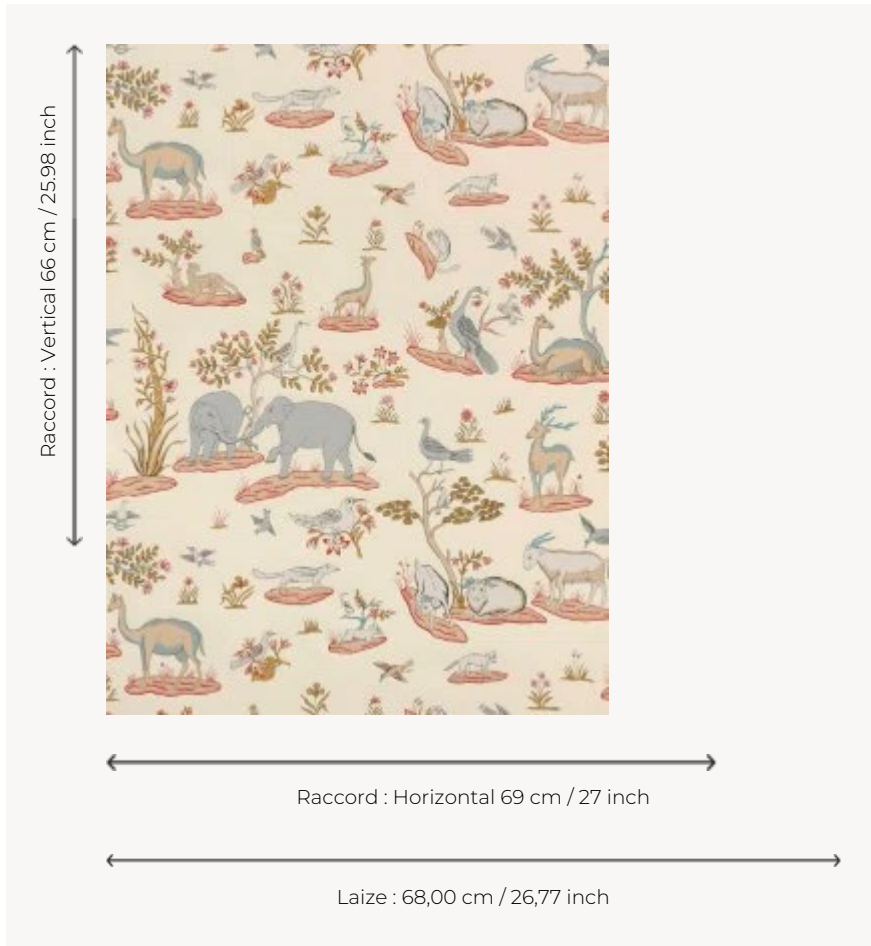

## LP104001 PARADIS PERDU

This wallpaper reproduces one of the House's iconic fabrics, evoking the magnificence and bounty of Indian nature. Given a primitive treatment, elephants, camels and deer are harmoniously spread over the fabric. Screen printing by hand.

### LP104001 - Automne

### Le manach

<b>TYPE</b>	Small width printed wallpapers
<b>SALES UNIT</b>	Available per roll of 4,57 mts
<b>BACKING</b>	PAPER
<b>COMPOSITION</b>	-
<b>WIDTH</b>	68 cm / 26,77 inch
<b>REPEAT</b>	H: 69 cm - 27,00 inch V: 66 cm - 25,98 inch Half drop repeat
<b>WEIGHT</b>	150 gr / m <sup>2</sup>
<b>CARE</b>	
<b>TRIMMING</b>	Not trimmed
<b>HANGING/REMOVING</b>	Paste the paper Wet removable
<b>CERTIFICATIONS</b>	EUROCLASS B-s1,d0 ASTM E84 Class A
<b>NOTES</b>	Hand screen printed
<b>INFORMATION</b>	Soaking time before hanging: maximum 2 minutes. Use the trim & join marks during installation. Double-cut installation.
<b>BOOK</b>	L9979PPLM01

## 2 Colors

LP104001  
Automne

LP104002  
Printemps