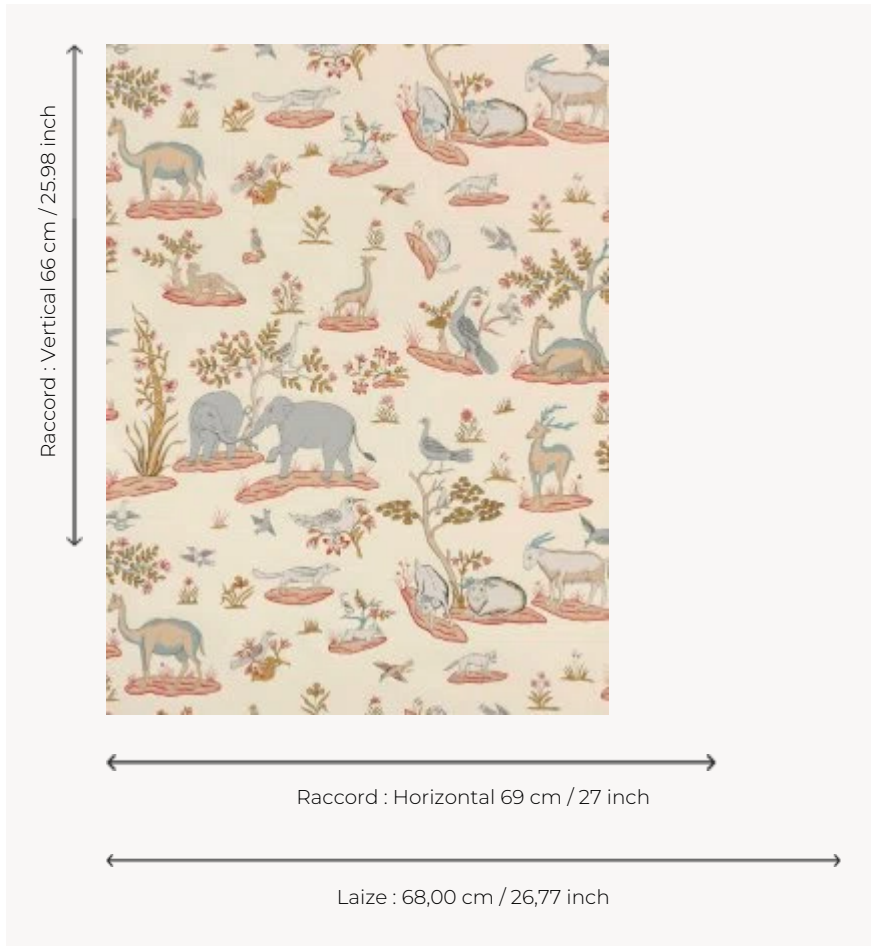

## LP104001 PARADIS PERDU

This wallpaper reproduces one of the House's iconic fabrics, evoking the magnificence and bounty of Indian nature. Given a primitive treatment, elephants, camels and deer are harmoniously spread over the fabric. Screen printing by hand.

### LP104001 - Automne

### Le manach

<b>TYPE</b>	Small width printed wallpapers
<b>SALES UNIT</b>	Available per roll of 4,57 mts
<b>BACKING</b>	PAPER
<b>COMPOSITION</b>	-
<b>WIDTH</b>	68 cm / 26,77 inch
<b>REPEAT</b>	H: 69 cm - 27,00 inch V: 66 cm - 25,98 inch Half drop repeat
<b>WEIGHT</b>	150 gr / m <sup>2</sup>
<b>CARE</b>	
<b>TRIMMING</b>	Not trimmed
<b>HANGING/REMOVING</b>	Paste the paper Wet removable
<b>CERTIFICATIONS</b>	EUROCLASS B-s1,d0 ASTM E84 Class A
<b>NOTES</b>	Hand screen printed
<b>INFORMATION</b>	Soaking time before hanging: maximum 2 minutes. Use the trim & join marks during installation. Double-cut installation.
<b>BOOK</b>	L9979PPLM01

## 2 Colors

LP104001  
Automne

LP104002  
Printemps