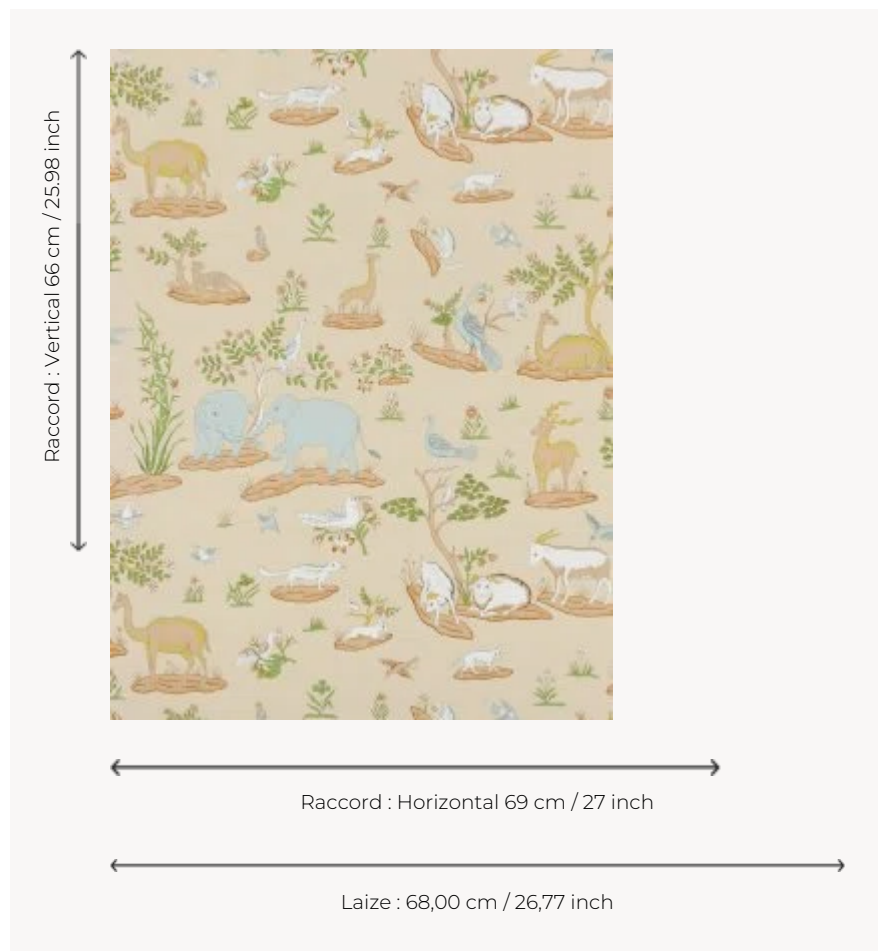

LP104002 PARADIS PERDU

This wallpaper reproduces one of the House's iconic fabrics, evoking the magnificence and bounty of Indian nature. Given a primitive treatment, elephants, camels and deer are harmoniously spread over the fabric. Screen printing by hand.

LP104002 - Printemps

Le manach

TYPE	Small width printed wallpapers
SALES UNIT	Available per roll of 4,57 mts
BACKING	PAPER
COMPOSITION	-
WIDTH	68 cm / 26,77 inch
REPEAT	H: 69 cm - 27,00 inch V: 66 cm - 25,98 inch Half drop repeat
WEIGHT	150 gr / m ²
CARE	
TRIMMING	Not trimmed
HANGING/REMOVING	Paste the paper Wet removable
CERTIFICATIONS	EUROCLASS B-s1,d0 ASTM E84 Class A
NOTES	Hand screen printed
INFORMATION	Soaking time before hanging: maximum 2 minutes. Use the trim & join marks during installation. Double-cut installation.
BOOK	L9979PPLM01

2 Colors

LP104001
Automne

LP104002
Printemps