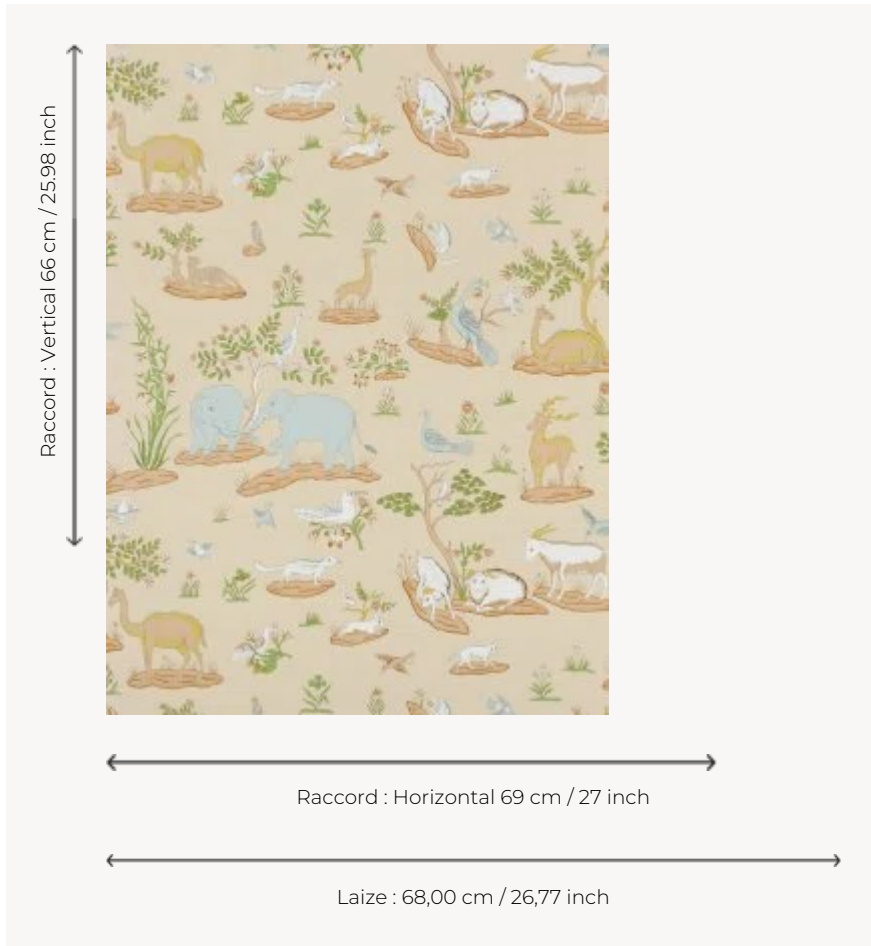

## LP104002 PARADIS PERDU

This wallpaper reproduces one of the House's iconic fabrics, evoking the magnificence and bounty of Indian nature. Given a primitive treatment, elephants, camels and deer are harmoniously spread over the fabric. Screen printing by hand.

### LP104002 - Printemps

### Le manach

<b>TYPE</b>	Small width printed wallpapers
<b>SALES UNIT</b>	Available per roll of 4,57 mts
<b>BACKING</b>	PAPER
<b>COMPOSITION</b>	-
<b>WIDTH</b>	68 cm / 26,77 inch
<b>REPEAT</b>	H: 69 cm - 27,00 inch V: 66 cm - 25,98 inch Half drop repeat
<b>WEIGHT</b>	150 gr / m <sup>2</sup>
<b>CARE</b>	
<b>TRIMMING</b>	Not trimmed
<b>HANGING/REMOVING</b>	Paste the paper Wet removable
<b>CERTIFICATIONS</b>	EUROCLASS B-s1,d0 ASTM E84 Class A
<b>NOTES</b>	Hand screen printed
<b>INFORMATION</b>	Soaking time before hanging: maximum 2 minutes. Use the trim & join marks during installation. Double-cut installation.
<b>BOOK</b>	L9979PPLM01

## 2 Colors

LP104001  
Automne

LP104002  
Printemps