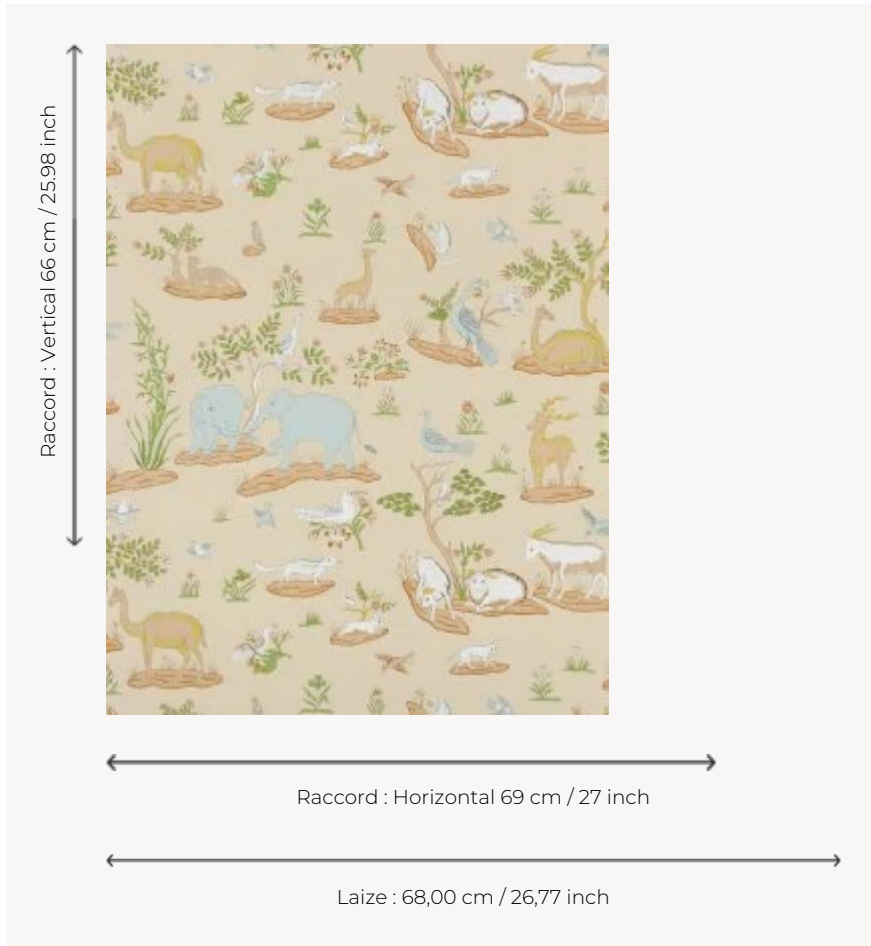

LP104002 PARADIS PERDU

This wallpaper reproduces one of the House's iconic fabrics, evoking the magnificence and bounty of Indian nature. Given a primitive treatment, elephants, camels and deer are harmoniously spread over the fabric. Screen printing by hand.

LP104002 - Printemps

Le manach

TYPE	Small width printed wallpapers
SALES UNIT	Available per roll of 4,57 mts
BACKING	PAPER
COMPOSITION	-
WIDTH	68 cm / 26,77 inch
REPEAT	H: 69 cm - 27,00 inch V: 66 cm - 25,98 inch Half drop repeat
WEIGHT	150 gr / m ²
CARE	
TRIMMING	Not trimmed
HANGING/REMOVING	Paste the paper Wet removable
CERTIFICATIONS	EUROCLASS B-s1,d0 ASTM E84 Class A
NOTES	Hand screen printed
INFORMATION	Soaking time before hanging: maximum 2 minutes. Use the trim & join marks during installation. Double-cut installation.
BOOK	L9979PPLM01

2 Colors

LP104001
Automne

LP104002
Printemps