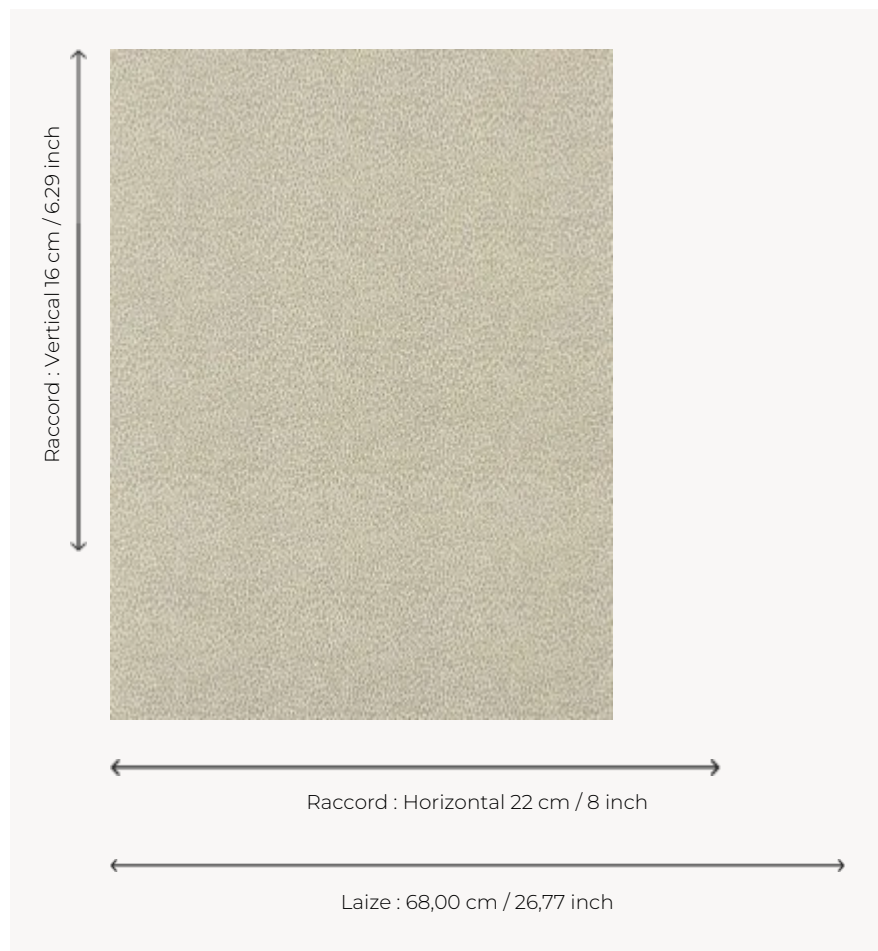

LP108001 PLUMETTES

This all-over design consists of small stylized motifs that perfectly match the major designs of the collection. PLUMETTE is also reproduced in printed fabric under the reference L4172. Screen printing by hand.

LP108001 - Sable

Le manach

TYPE	Small width printed wallpapers
SALES UNIT	Available per roll of 4,10 mts
BACKING	PAPER
COMPOSITION	-
WIDTH	68 cm / 26,77 inch
REPEAT	H: 22 cm - 8,00 inch V: 16 cm - 6,29 inch Straight repeat
WEIGHT	175 gr / m ²
CARE	
TRIMMING	Trimmed
HANGING/REMOVING	Paste the paper Wet removable
CERTIFICATIONS	EUROCLASS B-s1,d0 ASTM E84 Class A
INFORMATION	Soaking time before hanging: maximum 2 minutes.
BOOK	L9979PPLM01

7 Colors

LP108001
Sable

LP108002
Rose

LP108003
Verveine

LP108004
Céladon

LP108005
Bleu

LP108006
Rouge

LP108007
Moutarde