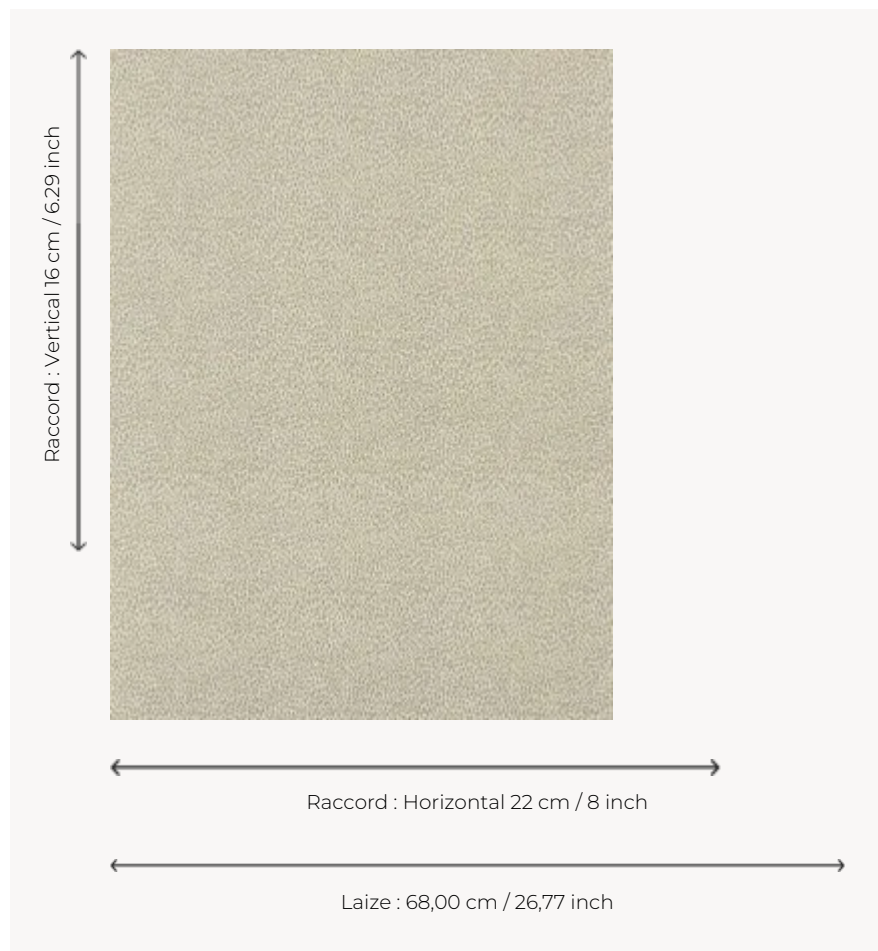

LP108001 PLUMETTES

This all-over design consists of small stylized motifs that perfectly match the major designs of the collection. PLUMETTE is also reproduced in printed fabric under the reference L4172. Screen printing by hand.

LP108001 - Sable

Le manach

TYPE	Small width printed wallpapers
SALES UNIT	Available per roll of 4,10 mts
BACKING	PAPER
COMPOSITION	-
WIDTH	68 cm / 26,77 inch
REPEAT	H: 22 cm - 8,00 inch V: 16 cm - 6,29 inch Straight repeat
WEIGHT	175 gr / m ²
CARE	
TRIMMING	Trimmed
HANGING/REMOVING	Paste the paper Wet removable
CERTIFICATIONS	EUROCLASS B-s1,d0 ASTM E84 Class A
INFORMATION	Soaking time before hanging: maximum 2 minutes.
BOOK	L9979PPLM01

7 Colors