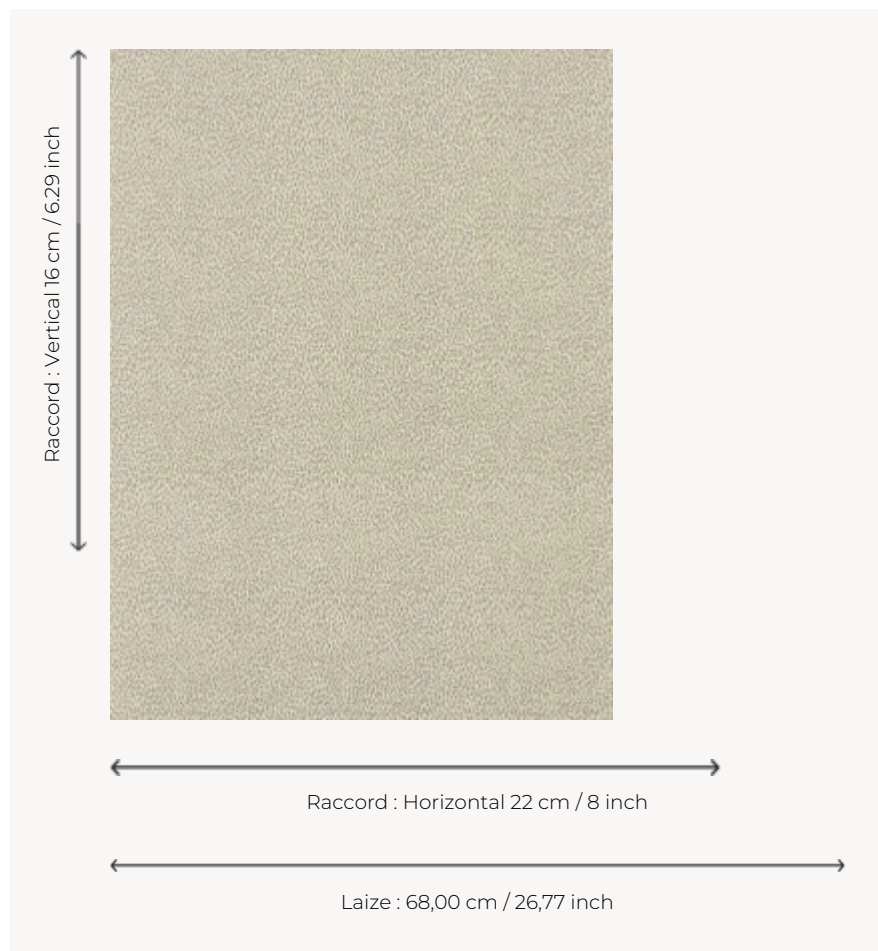

# LP108001 PLUMETTES

This all-over design consists of small stylized motifs that perfectly match the major designs of the collection. PLUMETTE is also reproduced in printed fabric under the reference L4172. Screen printing by hand.

## LP108001 - Sable

## Le manach

<b>TYPE</b>	Small width printed wallpapers
<b>SALES UNIT</b>	Available per roll of 4,10 mts
<b>BACKING</b>	PAPER
<b>COMPOSITION</b>	-
<b>WIDTH</b>	68 cm / 26,77 inch
<b>REPEAT</b>	H: 22 cm - 8,00 inch V: 16 cm - 6,29 inch Straight repeat
<b>WEIGHT</b>	175 gr / m <sup>2</sup>
<b>CARE</b>	
<b>TRIMMING</b>	Trimmed
<b>HANGING/REMOVING</b>	Paste the paper Wet removable
<b>CERTIFICATIONS</b>	EUROCLASS B-s1,d0 ASTM E84 Class A
<b>INFORMATION</b>	Soaking time before hanging: maximum 2 minutes.
<b>BOOK</b>	L9979PPLM01

## 7 Colors

LP108001  
Sable

LP108002  
Rose

LP108003  
Verveine

LP108004  
Céladon

LP108005  
Bleu

LP108006  
Rouge

LP108007  
Moutarde