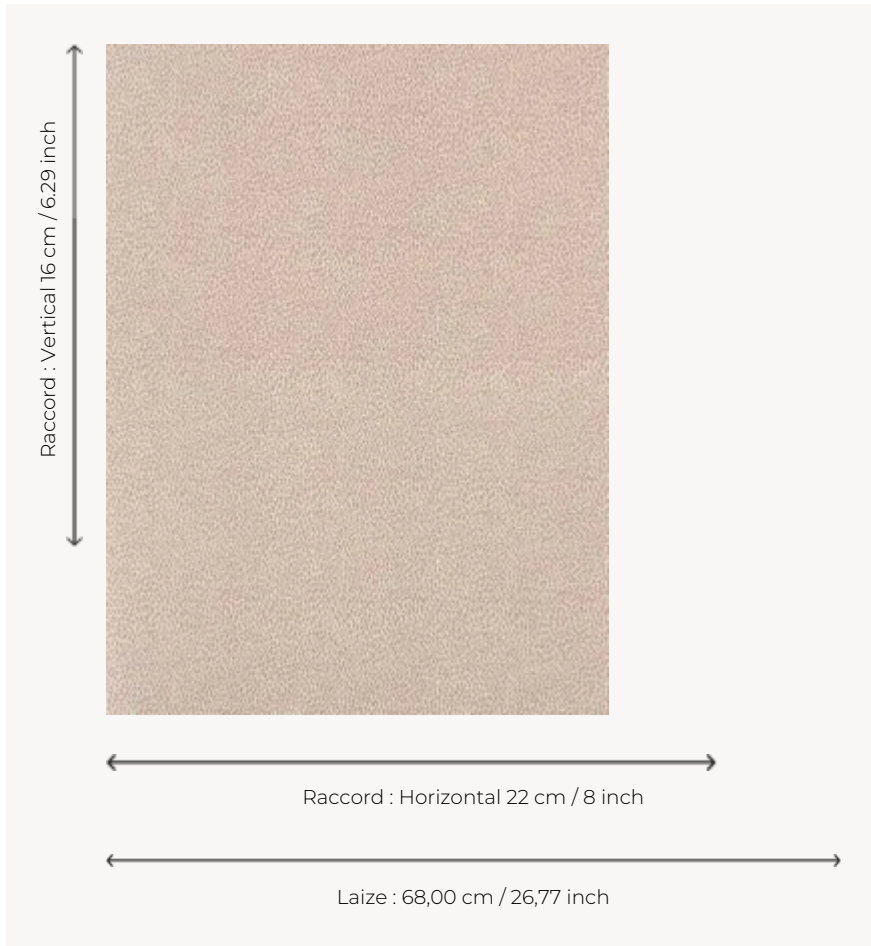

LP108002 PLUMETTES

This all-over design consists of small stylized motifs that perfectly match the major designs of the collection. PLUMETTE is also reproduced in printed fabric under the reference L4172. Screen printing by hand.

LP108002 - Rose

Le manach

TYPE	Small width printed wallpapers
SALES UNIT	Available per roll of 4,10 mts
BACKING	PAPER
COMPOSITION	-
WIDTH	68 cm / 26,77 inch
REPEAT	H: 22 cm - 8,00 inch V: 16 cm - 6,29 inch Straight repeat
WEIGHT	175 gr / m ²
CARE	
TRIMMING	Trimmed
HANGING/REMOVING	Paste the paper Wet removable
CERTIFICATIONS	EUROCLASS B-s1,d0 ASTM E84 Class A
INFORMATION	Soaking time before hanging: maximum 2 minutes.
BOOK	L9979PPLM01

7 Colors