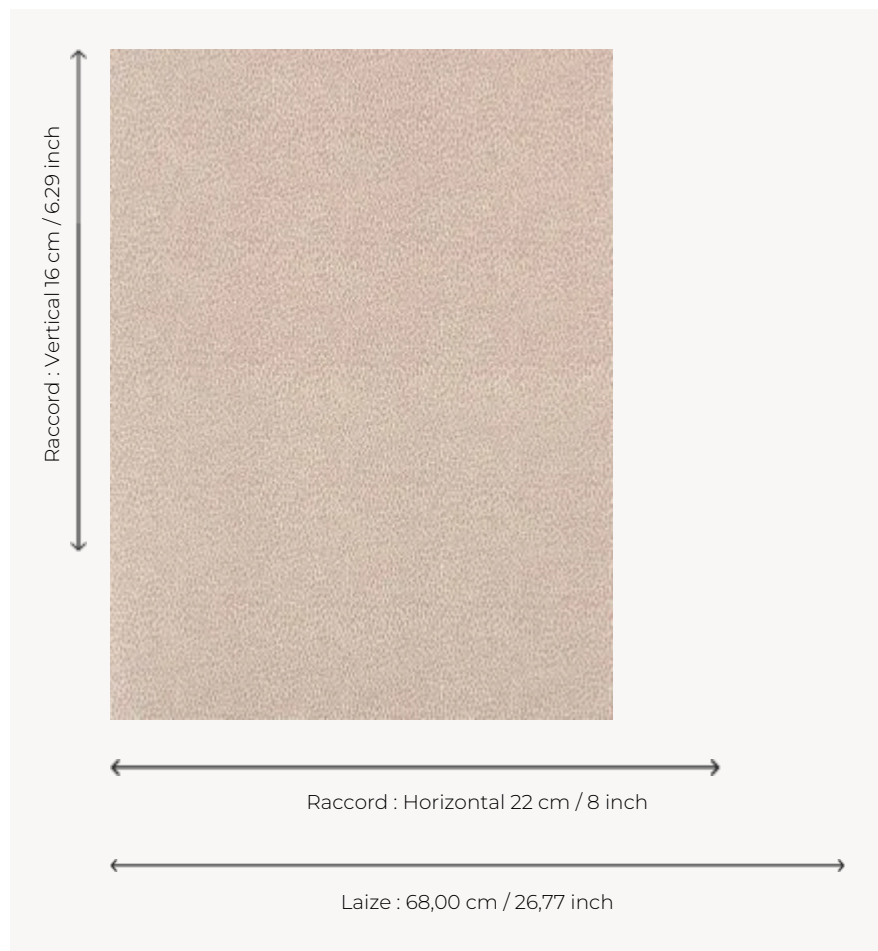

LP108002 PLUMETTES

This all-over design consists of small stylized motifs that perfectly match the major designs of the collection. PLUMETTE is also reproduced in printed fabric under the reference L4172. Screen printing by hand.

LP108002 - Rose

Le manach

TYPE	Small width printed wallpapers
SALES UNIT	Available per roll of 4,10 mts
BACKING	PAPER
COMPOSITION	-
WIDTH	68 cm / 26,77 inch
REPEAT	H: 22 cm - 8,00 inch V: 16 cm - 6,29 inch Straight repeat
WEIGHT	175 gr / m ²
CARE	
TRIMMING	Trimmed
HANGING/REMOVING	Paste the paper Wet removable
CERTIFICATIONS	EUROCLASS B-s1,d0 ASTM E84 Class A
INFORMATION	Soaking time before hanging: maximum 2 minutes.
BOOK	L9979PPLM01

7 Colors

LP108001
Sable

LP108002
Rose

LP108003
Verveine

LP108004
Céladon

LP108005
Bleu

LP108006
Rouge

LP108007
Moutarde