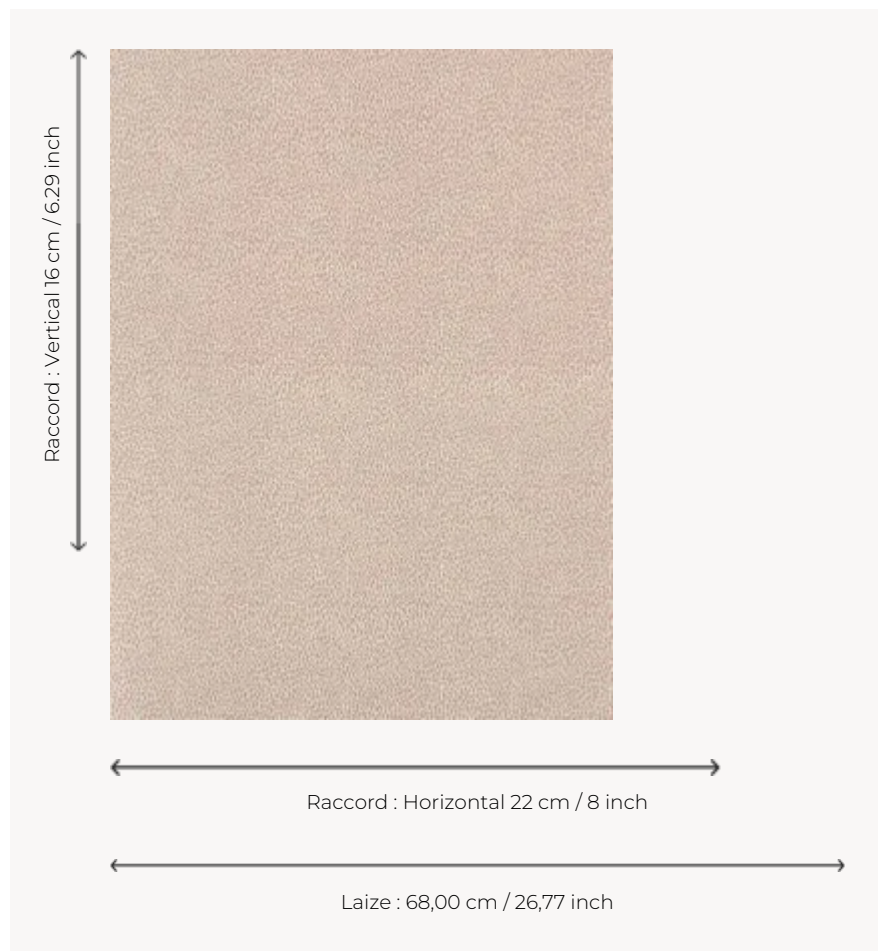

LP108002 PLUMETTES

This all-over design consists of small stylized motifs that perfectly match the major designs of the collection. PLUMETTE is also reproduced in printed fabric under the reference L4172. Screen printing by hand.

LP108002 - Rose

Le manach

TYPE	Small width printed wallpapers
SALES UNIT	Available per roll of 4,10 mts
BACKING	PAPER
COMPOSITION	-
WIDTH	68 cm / 26,77 inch
REPEAT	H: 22 cm - 8,00 inch V: 16 cm - 6,29 inch Straight repeat
WEIGHT	175 gr / m ²
CARE	
TRIMMING	Trimmed
HANGING/REMOVING	Paste the paper Wet removable
CERTIFICATIONS	EUROCLASS B-s1,d0 ASTM E84 Class A
INFORMATION	Soaking time before hanging: maximum 2 minutes.
BOOK	L9979PPLM01

7 Colors

LP108001
Sable

LP108002
Rose

LP108003
Verveine

LP108004
Céladon

LP108005
Bleu

LP108006
Rouge

LP108007
Moutarde