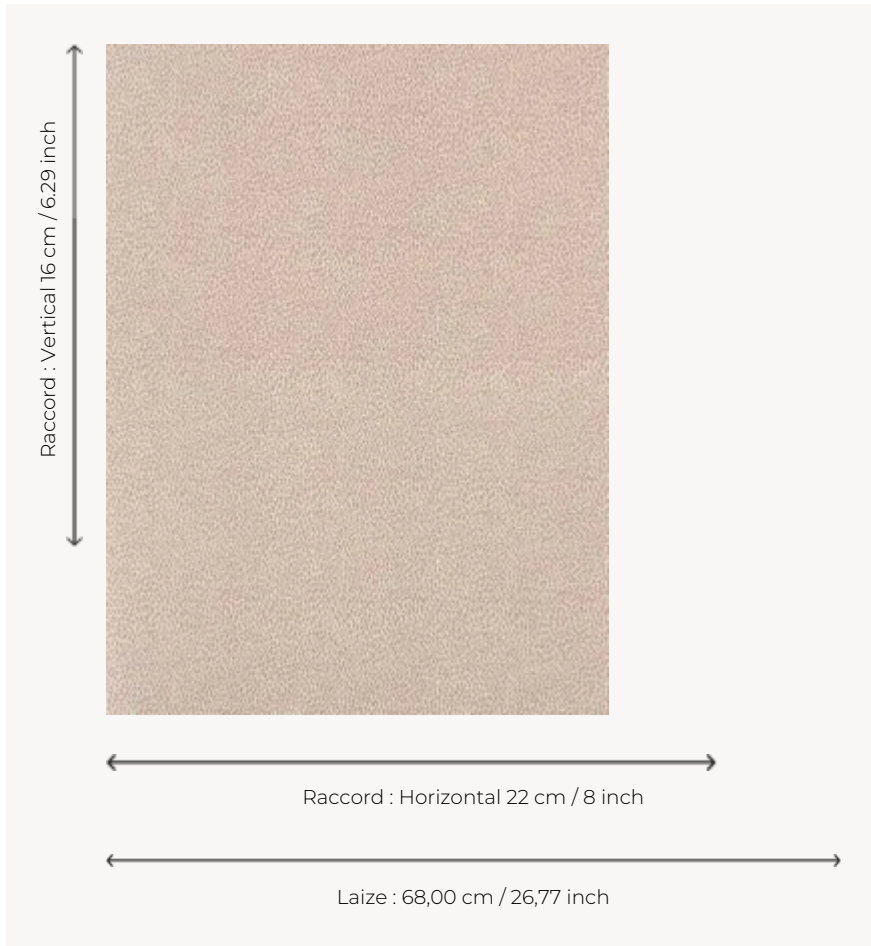

# LP108002 PLUMETTES

This all-over design consists of small stylized motifs that perfectly match the major designs of the collection. PLUMETTE is also reproduced in printed fabric under the reference L4172. Screen printing by hand.

## LP108002 - Rose

## Le manach

<b>TYPE</b>	Small width printed wallpapers
<b>SALES UNIT</b>	Available per roll of 4,10 mts
<b>BACKING</b>	PAPER
<b>COMPOSITION</b>	-
<b>WIDTH</b>	68 cm / 26,77 inch
<b>REPEAT</b>	H: 22 cm - 8,00 inch V: 16 cm - 6,29 inch Straight repeat
<b>WEIGHT</b>	175 gr / m <sup>2</sup>
<b>CARE</b>	
<b>TRIMMING</b>	Trimmed
<b>HANGING/REMOVING</b>	Paste the paper Wet removable
<b>CERTIFICATIONS</b>	EUROCLASS B-s1,d0 ASTM E84 Class A
<b>INFORMATION</b>	Soaking time before hanging: maximum 2 minutes.
<b>BOOK</b>	L9979PPLM01

## 7 Colors

LP108001  
Sable

LP108002  
Rose

LP108003  
Verveine

LP108004  
Céladon

LP108005  
Bleu

LP108006  
Rouge

LP108007  
Moutarde