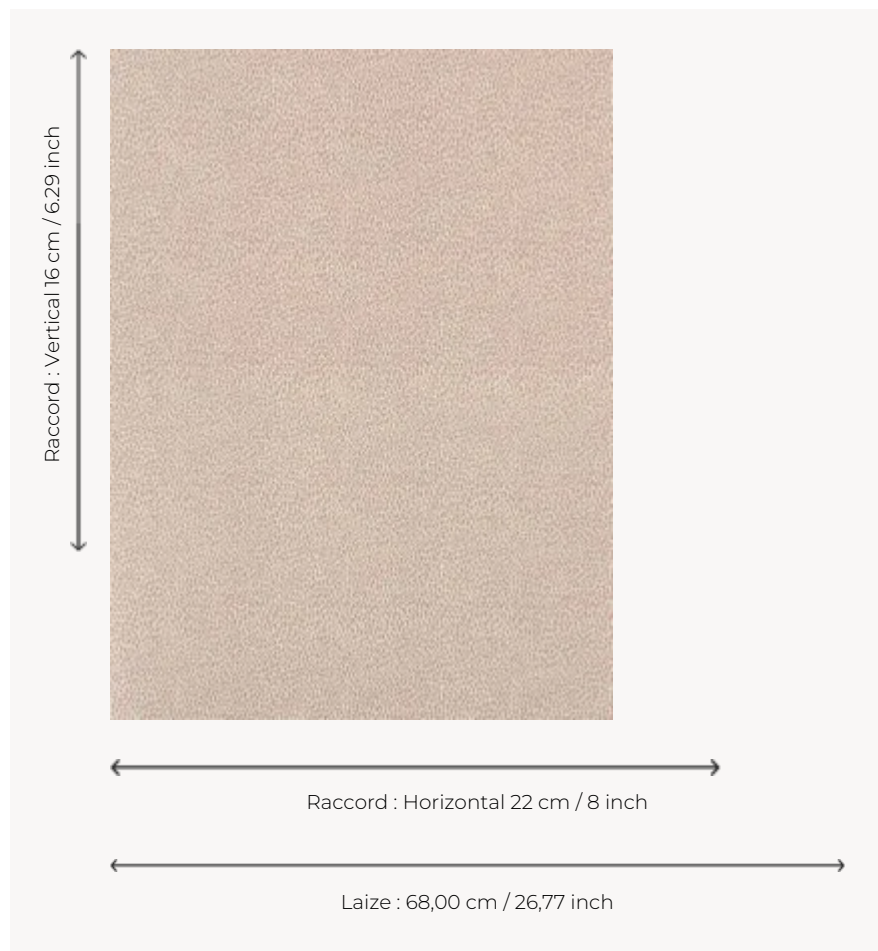

# LP108002 PLUMETTES

This all-over design consists of small stylized motifs that perfectly match the major designs of the collection. PLUMETTE is also reproduced in printed fabric under the reference L4172. Screen printing by hand.

## LP108002 - Rose

## Le manach

<b>TYPE</b>	Small width printed wallpapers
<b>SALES UNIT</b>	Available per roll of 4,10 mts
<b>BACKING</b>	PAPER
<b>COMPOSITION</b>	-
<b>WIDTH</b>	68 cm / 26,77 inch
<b>REPEAT</b>	H: 22 cm - 8,00 inch V: 16 cm - 6,29 inch Straight repeat
<b>WEIGHT</b>	175 gr / m <sup>2</sup>
<b>CARE</b>	
<b>TRIMMING</b>	Trimmed
<b>HANGING/REMOVING</b>	Paste the paper Wet removable
<b>CERTIFICATIONS</b>	EUROCLASS B-s1,d0 ASTM E84 Class A
<b>INFORMATION</b>	Soaking time before hanging: maximum 2 minutes.
<b>BOOK</b>	L9979PPLM01

## 7 Colors

LP108001  
Sable

LP108002  
Rose

LP108003  
Verveine

LP108004  
Céladon

LP108005  
Bleu

LP108006  
Rouge

LP108007  
Moutarde