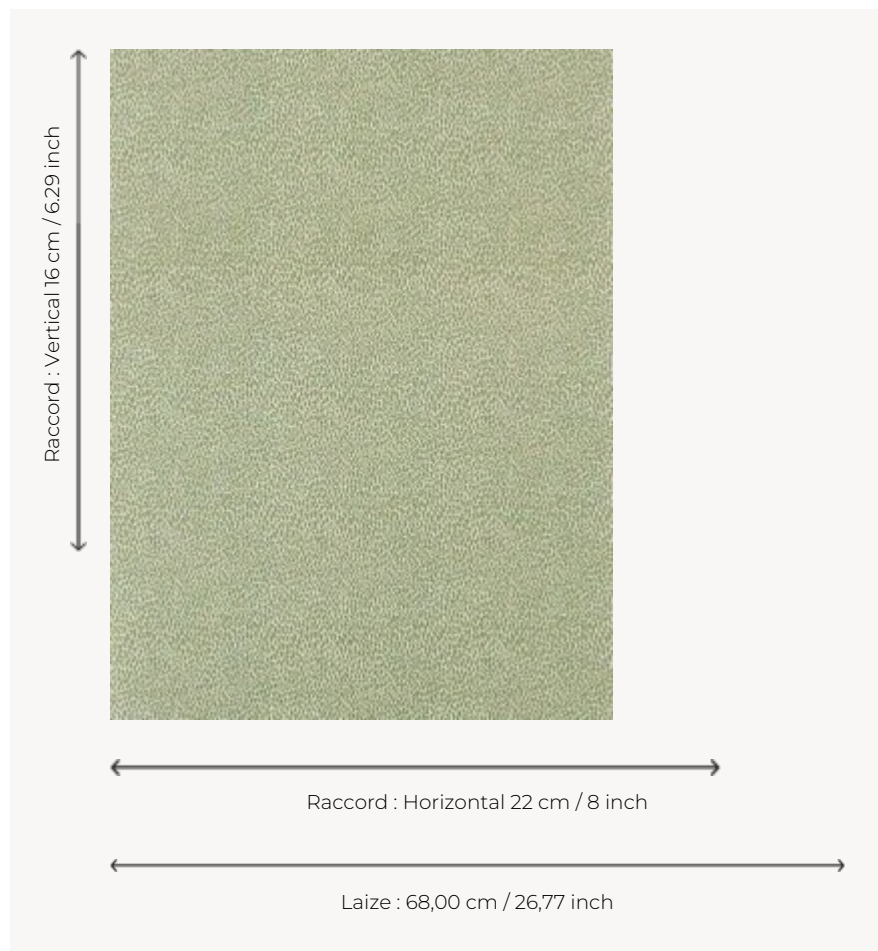

LP108003 PLUMETTES

This all-over design consists of small stylized motifs that perfectly match the major designs of the collection. PLUMETTE is also reproduced in printed fabric under the reference L4172. Screen printing by hand.

LP108003 - Verveine

Le manach

TYPE	Small width printed wallpapers
SALES UNIT	Available per roll of 4,10 mts
BACKING	PAPER
COMPOSITION	-
WIDTH	68 cm / 26,77 inch
REPEAT	H: 22 cm - 8,00 inch V: 16 cm - 6,29 inch Straight repeat
WEIGHT	175 gr / m ²
CARE	
TRIMMING	Trimmed
HANGING/REMOVING	Paste the paper Wet removable
CERTIFICATIONS	EUROCLASS B-s1,d0 ASTM E84 Class A
INFORMATION	Soaking time before hanging: maximum 2 minutes.
BOOK	L9979PPLM01

7 Colors