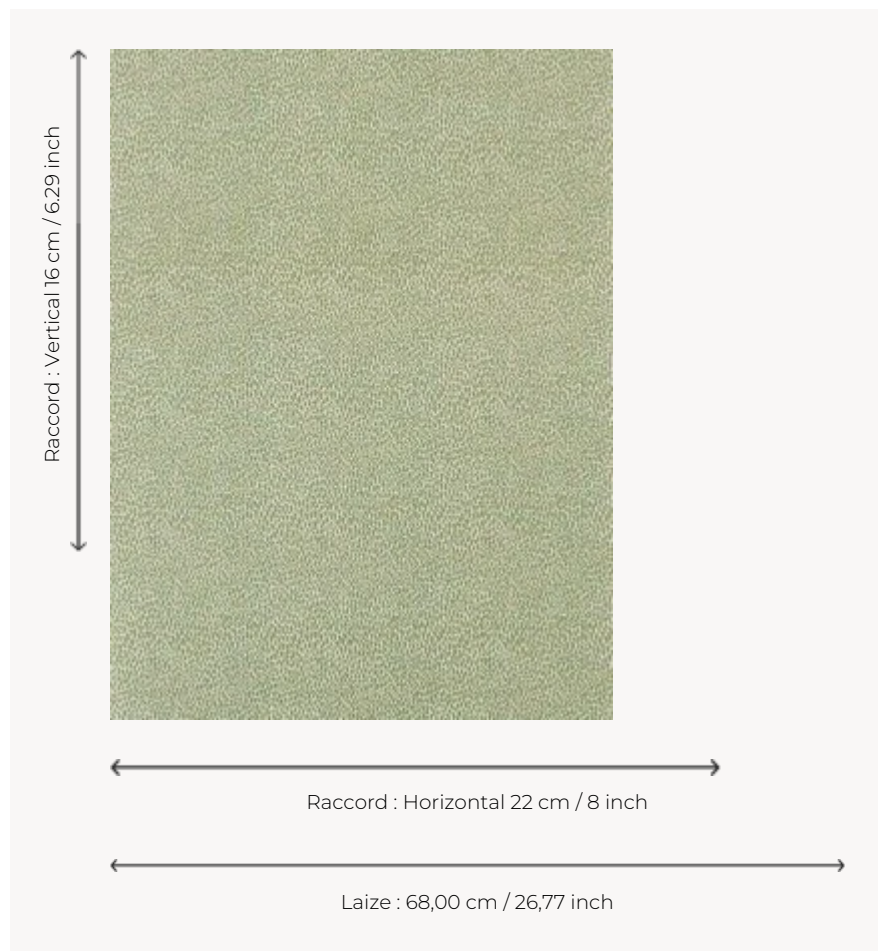

LP108003 PLUMETTES

This all-over design consists of small stylized motifs that perfectly match the major designs of the collection. PLUMETTE is also reproduced in printed fabric under the reference L4172. Screen printing by hand.

LP108003 - Verveine

Le manach

TYPE	Small width printed wallpapers
SALES UNIT	Available per roll of 4,10 mts
BACKING	PAPER
COMPOSITION	-
WIDTH	68 cm / 26,77 inch
REPEAT	H: 22 cm - 8,00 inch V: 16 cm - 6,29 inch Straight repeat
WEIGHT	175 gr / m ²
CARE	
TRIMMING	Trimmed
HANGING/REMOVING	Paste the paper Wet removable
CERTIFICATIONS	EUROCLASS B-s1,d0 ASTM E84 Class A
INFORMATION	Soaking time before hanging: maximum 2 minutes.
BOOK	L9979PPLM01

7 Colors

LP108001
Sable

LP108002
Rose

LP108003
Verveine

LP108004
Céladon

LP108005
Bleu

LP108006
Rouge

LP108007
Moutarde