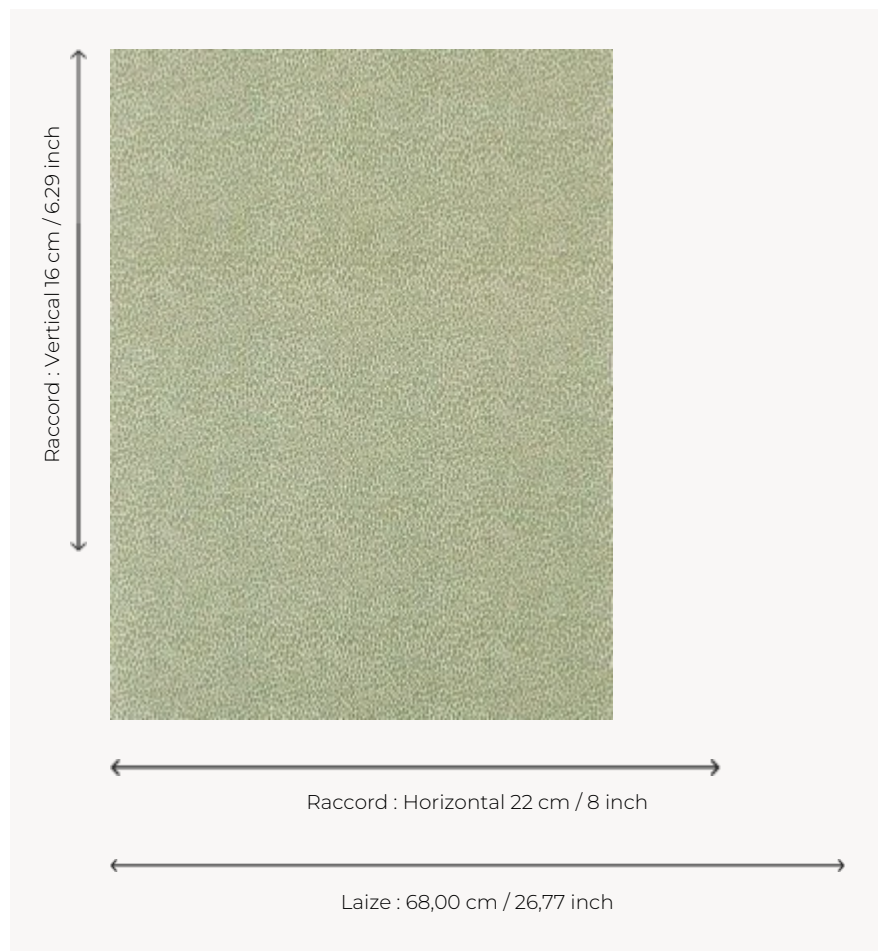

LP108003 PLUMETTES

This all-over design consists of small stylized motifs that perfectly match the major designs of the collection. PLUMETTE is also reproduced in printed fabric under the reference L4172. Screen printing by hand.

LP108003 - Verveine

Le manach

TYPE	Small width printed wallpapers
SALES UNIT	Available per roll of 4,10 mts
BACKING	PAPER
COMPOSITION	-
WIDTH	68 cm / 26,77 inch
REPEAT	H: 22 cm - 8,00 inch V: 16 cm - 6,29 inch Straight repeat
WEIGHT	175 gr / m ²
CARE	
TRIMMING	Trimmed
HANGING/REMOVING	Paste the paper Wet removable
CERTIFICATIONS	EUROCLASS B-s1,d0 ASTM E84 Class A
INFORMATION	Soaking time before hanging: maximum 2 minutes.
BOOK	L9979PPLM01

7 Colors

LP108001
Sable

LP108002
Rose

LP108003
Verveine

LP108004
Céladon

LP108005
Bleu

LP108006
Rouge

LP108007
Moutarde