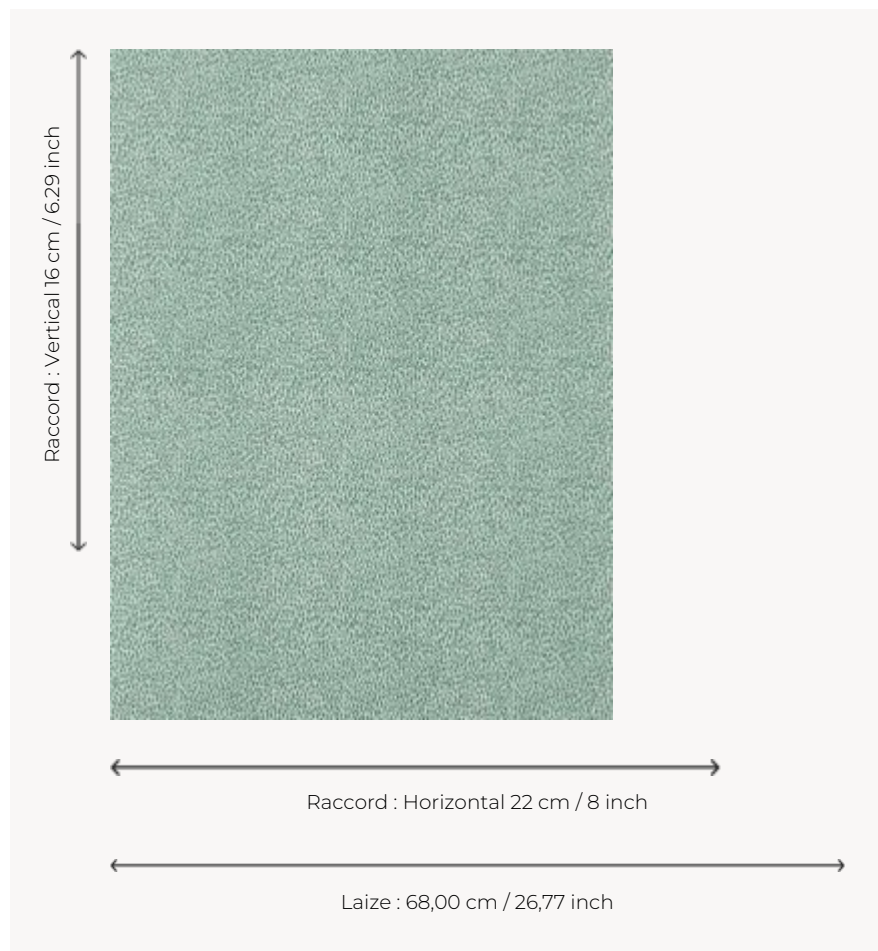

LP108004 PLUMETTES

This all-over design consists of small stylized motifs that perfectly match the major designs of the collection. PLUMETTE is also reproduced in printed fabric under the reference L4172. Screen printing by hand.

LP108004 - Céladon

Le manach

TYPE	Small width printed wallpapers
SALES UNIT	Available per roll of 4,10 mts
BACKING	PAPER
COMPOSITION	-
WIDTH	68 cm / 26,77 inch
REPEAT	H: 22 cm - 8,00 inch V: 16 cm - 6,29 inch Straight repeat
WEIGHT	175 gr / m ²
CARE	
TRIMMING	Trimmed
HANGING/REMOVING	Paste the paper Wet removable
CERTIFICATIONS	EUROCLASS B-s1,d0 ASTM E84 Class A
INFORMATION	Soaking time before hanging: maximum 2 minutes.
BOOK	L9979PPLM01

7 Colors

LP108001
Sable

LP108002
Rose

LP108003
Verveine

LP108004
Céladon

LP108005
Bleu

LP108006
Rouge

LP108007
Moutarde