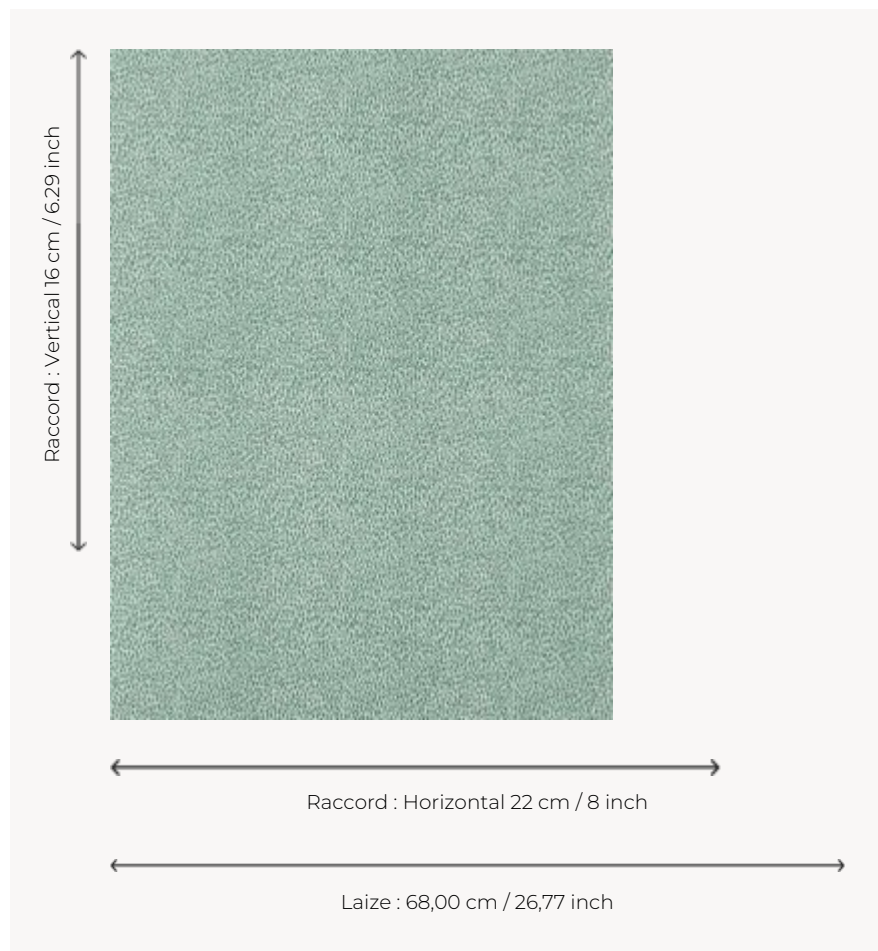

LP108004 PLUMETTES

This all-over design consists of small stylized motifs that perfectly match the major designs of the collection. PLUMETTE is also reproduced in printed fabric under the reference L4172. Screen printing by hand.

LP108004 - Céladon

Le manach

TYPE	Small width printed wallpapers
SALES UNIT	Available per roll of 4,10 mts
BACKING	PAPER
COMPOSITION	-
WIDTH	68 cm / 26,77 inch
REPEAT	H: 22 cm - 8,00 inch V: 16 cm - 6,29 inch Straight repeat
WEIGHT	175 gr / m ²
CARE	
TRIMMING	Trimmed
HANGING/REMOVING	Paste the paper Wet removable
CERTIFICATIONS	EUROCLASS B-s1,d0 ASTM E84 Class A
INFORMATION	Soaking time before hanging: maximum 2 minutes.
BOOK	L9979PPLM01

7 Colors