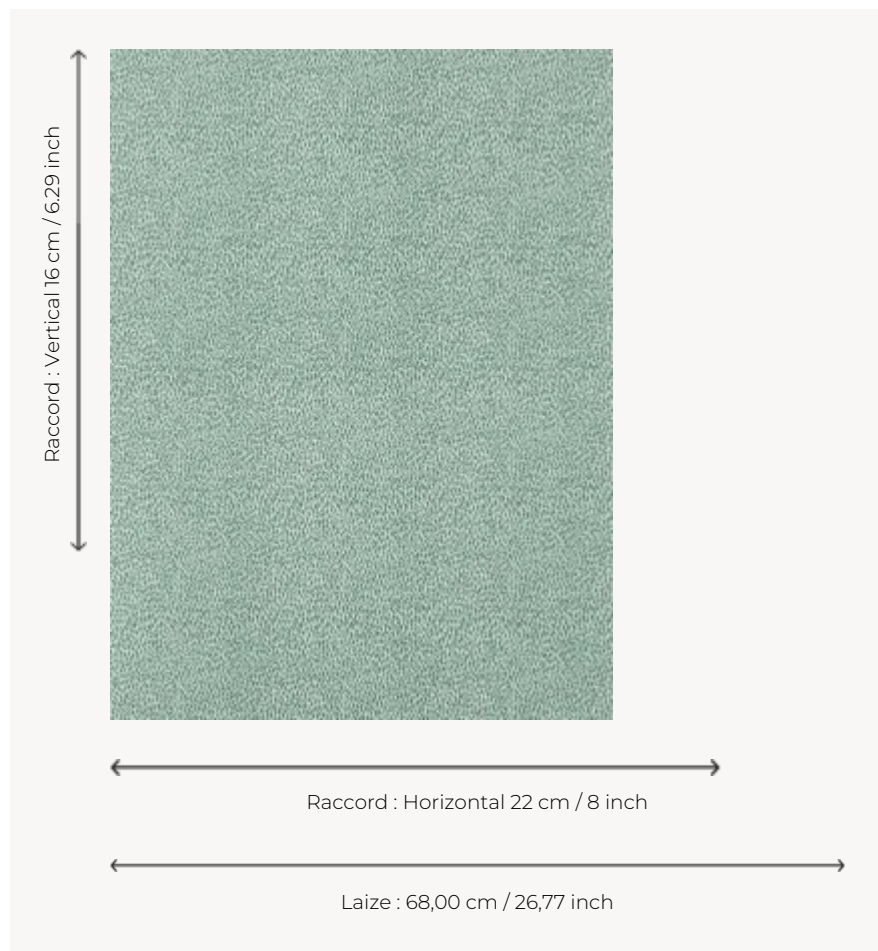

# LP108004 PLUMETTES

This all-over design consists of small stylized motifs that perfectly match the major designs of the collection. PLUMETTE is also reproduced in printed fabric under the reference L4172. Screen printing by hand.

## LP108004 - Céladon

## Le manach

<b>TYPE</b>	Small width printed wallpapers
<b>SALES UNIT</b>	Available per roll of 4,10 mts
<b>BACKING</b>	PAPER
<b>COMPOSITION</b>	-
<b>WIDTH</b>	68 cm / 26,77 inch
<b>REPEAT</b>	H: 22 cm - 8,00 inch V: 16 cm - 6,29 inch Straight repeat
<b>WEIGHT</b>	175 gr / m <sup>2</sup>
<b>CARE</b>	
<b>TRIMMING</b>	Trimmed
<b>HANGING/REMOVING</b>	Paste the paper Wet removable
<b>CERTIFICATIONS</b>	EUROCLASS B-s1,d0 ASTM E84 Class A
<b>INFORMATION</b>	Soaking time before hanging: maximum 2 minutes.
<b>BOOK</b>	L9979PPLM01

## 7 Colors