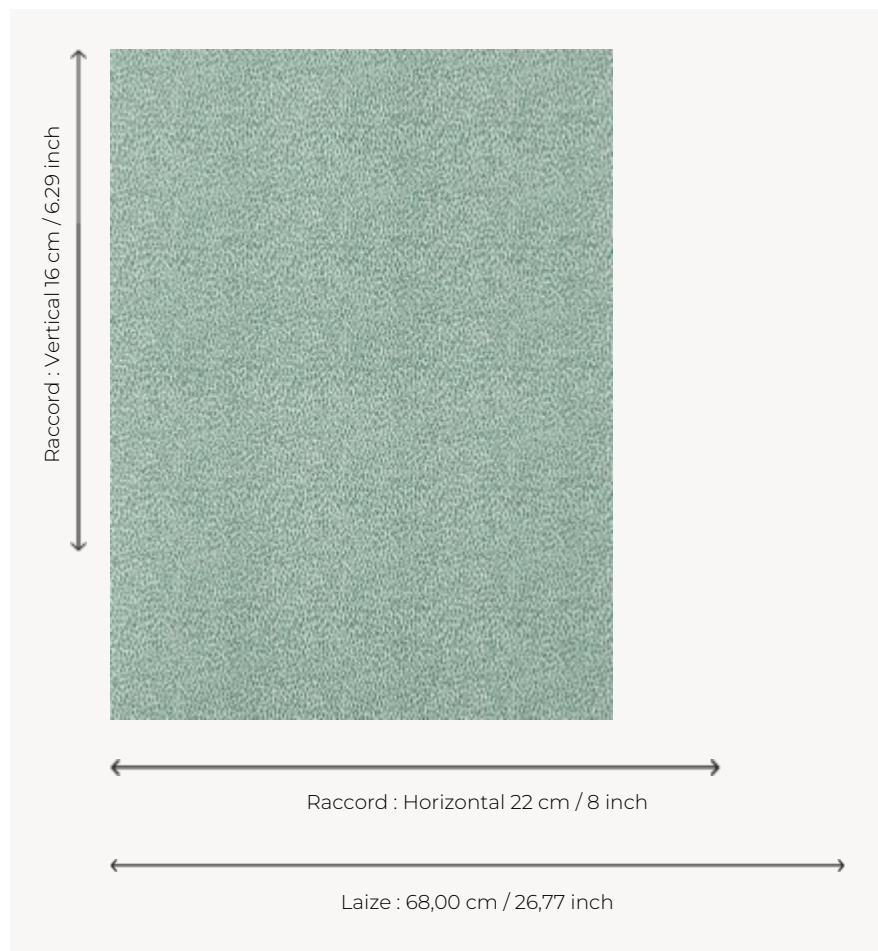

# LP108004 PLUMETTES

This all-over design consists of small stylized motifs that perfectly match the major designs of the collection. PLUMETTE is also reproduced in printed fabric under the reference L4172. Screen printing by hand.

## LP108004 - Céladon

## Le manach

<b>TYPE</b>	Small width printed wallpapers
<b>SALES UNIT</b>	Available per roll of 4,10 mts
<b>BACKING</b>	PAPER
<b>COMPOSITION</b>	-
<b>WIDTH</b>	68 cm / 26,77 inch
<b>REPEAT</b>	H: 22 cm - 8,00 inch V: 16 cm - 6,29 inch Straight repeat
<b>WEIGHT</b>	175 gr / m <sup>2</sup>
<b>CARE</b>	
<b>TRIMMING</b>	Trimmed
<b>HANGING/REMOVING</b>	Paste the paper Wet removable
<b>CERTIFICATIONS</b>	EUROCLASS B-s1,d0 ASTM E84 Class A
<b>INFORMATION</b>	Soaking time before hanging: maximum 2 minutes.
<b>BOOK</b>	L9979PPLM01

## 7 Colors

LP108001  
Sable

LP108002  
Rose

LP108003  
Verveine

LP108004  
Céladon

LP108005  
Bleu

LP108006  
Rouge

LP108007  
Moutarde