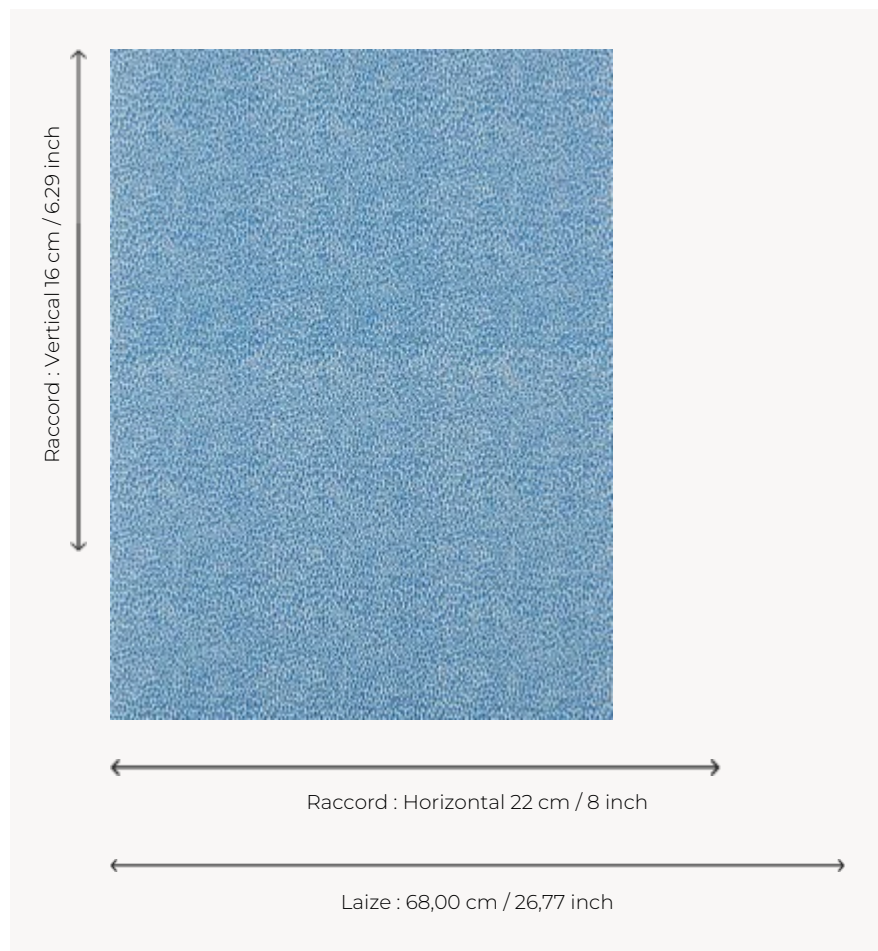

LP108005 PLUMETTES

This all-over design consists of small stylized motifs that perfectly match the major designs of the collection. PLUMETTE is also reproduced in printed fabric under the reference L4172. Screen printing by hand.

LP108005 - Bleu

Le manach

TYPE	Small width printed wallpapers
SALES UNIT	Available per roll of 4,10 mts
BACKING	PAPER
COMPOSITION	-
WIDTH	68 cm / 26,77 inch
REPEAT	H: 22 cm - 8,00 inch V: 16 cm - 6,29 inch Straight repeat
WEIGHT	175 gr / m ²
CARE	
TRIMMING	Trimmed
HANGING/REMOVING	Paste the paper Wet removable
CERTIFICATIONS	EUROCLASS B-s1,d0 ASTM E84 Class A
INFORMATION	Soaking time before hanging: maximum 2 minutes.
BOOK	L9979PPLM01

7 Colors

LP108001
Sable

LP108002
Rose

LP108003
Verveine

LP108004
Céladon

LP108005
Bleu

LP108006
Rouge

LP108007
Moutarde