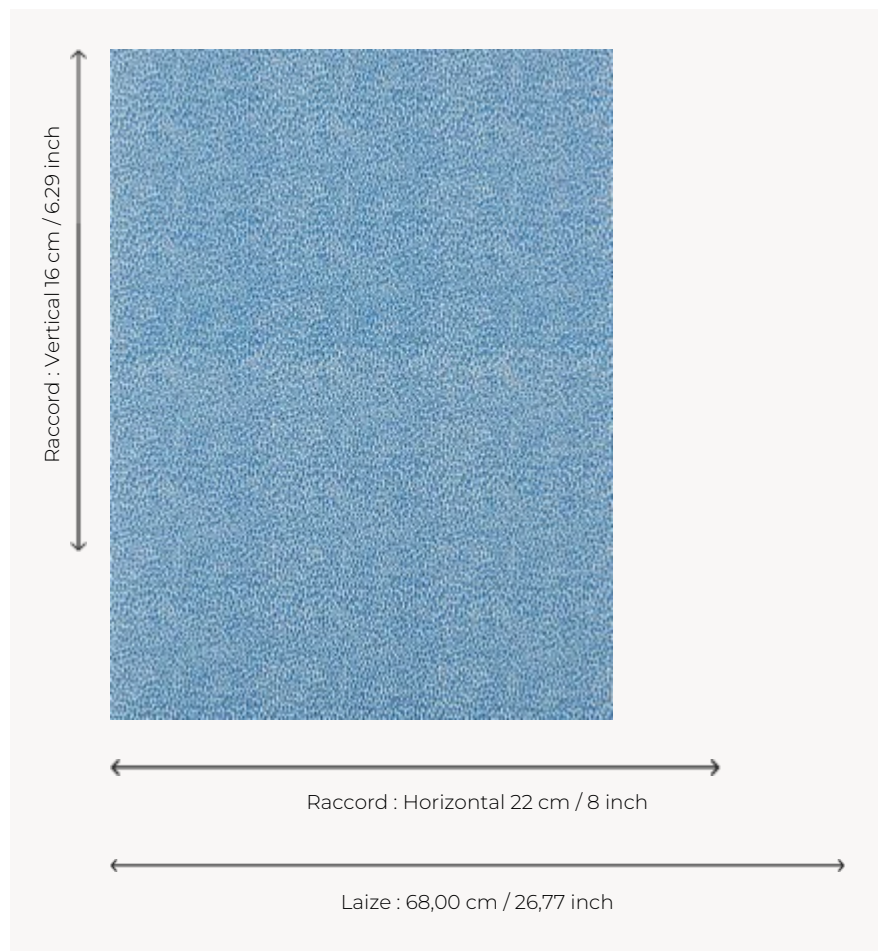

LP108005 PLUMETTES

This all-over design consists of small stylized motifs that perfectly match the major designs of the collection. PLUMETTE is also reproduced in printed fabric under the reference L4172. Screen printing by hand.

LP108005 - Bleu

Le manach

TYPE	Small width printed wallpapers
SALES UNIT	Available per roll of 4,10 mts
BACKING	PAPER
COMPOSITION	-
WIDTH	68 cm / 26,77 inch
REPEAT	H: 22 cm - 8,00 inch V: 16 cm - 6,29 inch Straight repeat
WEIGHT	175 gr / m ²
CARE	
TRIMMING	Trimmed
HANGING/REMOVING	Paste the paper Wet removable
CERTIFICATIONS	EUROCLASS B-s1,d0 ASTM E84 Class A
INFORMATION	Soaking time before hanging: maximum 2 minutes.
BOOK	L9979PPLM01

7 Colors

LP108001
Sable

LP108002
Rose

LP108003
Verveine

LP108004
Céladon

LP108005
Bleu

LP108006
Rouge

LP108007
Moutarde