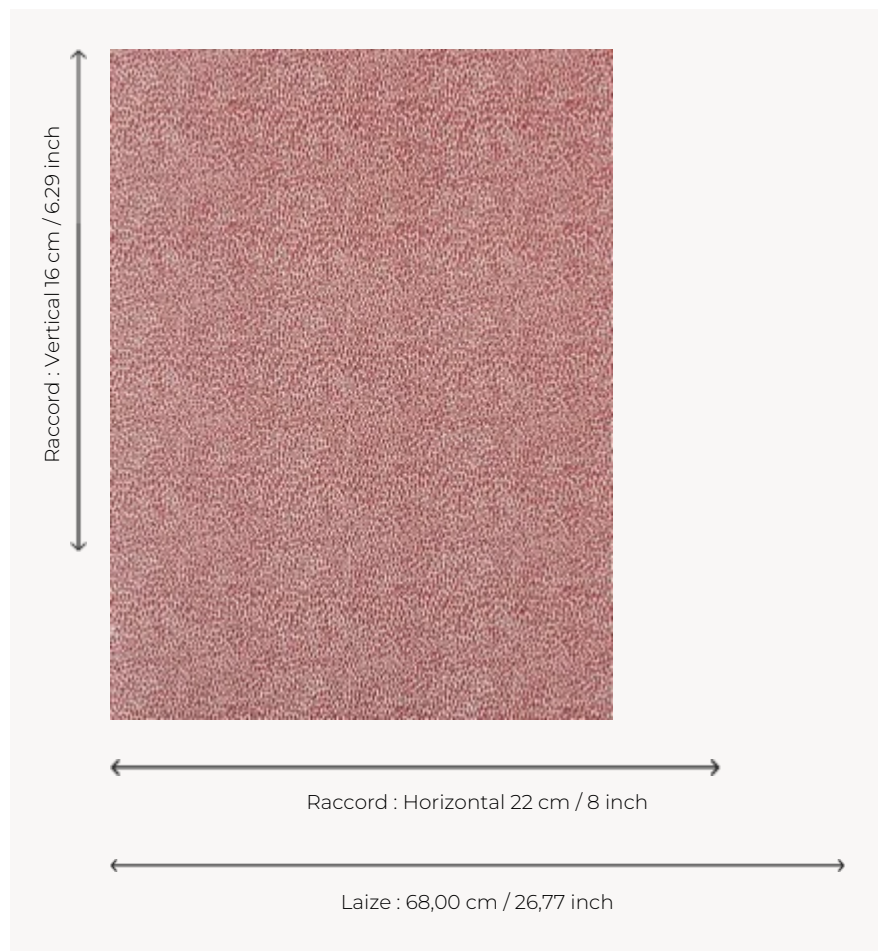

LP108006 PLUMETTES

This all-over design consists of small stylized motifs that perfectly match the major designs of the collection. PLUMETTE is also reproduced in printed fabric under the reference L4172. Screen printing by hand.

LP108006 - Rouge

Le manach

TYPE	Small width printed wallpapers
SALES UNIT	Available per roll of 4,10 mts
BACKING	PAPER
COMPOSITION	-
WIDTH	68 cm / 26,77 inch
REPEAT	H: 22 cm - 8,00 inch V: 16 cm - 6,29 inch Straight repeat
WEIGHT	175 gr / m ²
CARE	
TRIMMING	Trimmed
HANGING/REMOVING	Paste the paper Wet removable
CERTIFICATIONS	EUROCLASS B-s1,d0 ASTM E84 Class A
INFORMATION	Soaking time before hanging: maximum 2 minutes.
BOOK	L9979PPLM01

7 Colors

LP108001
Sable

LP108002
Rose

LP108003
Verveine

LP108004
Céladon

LP108005
Bleu

LP108006
Rouge

LP108007
Moutarde