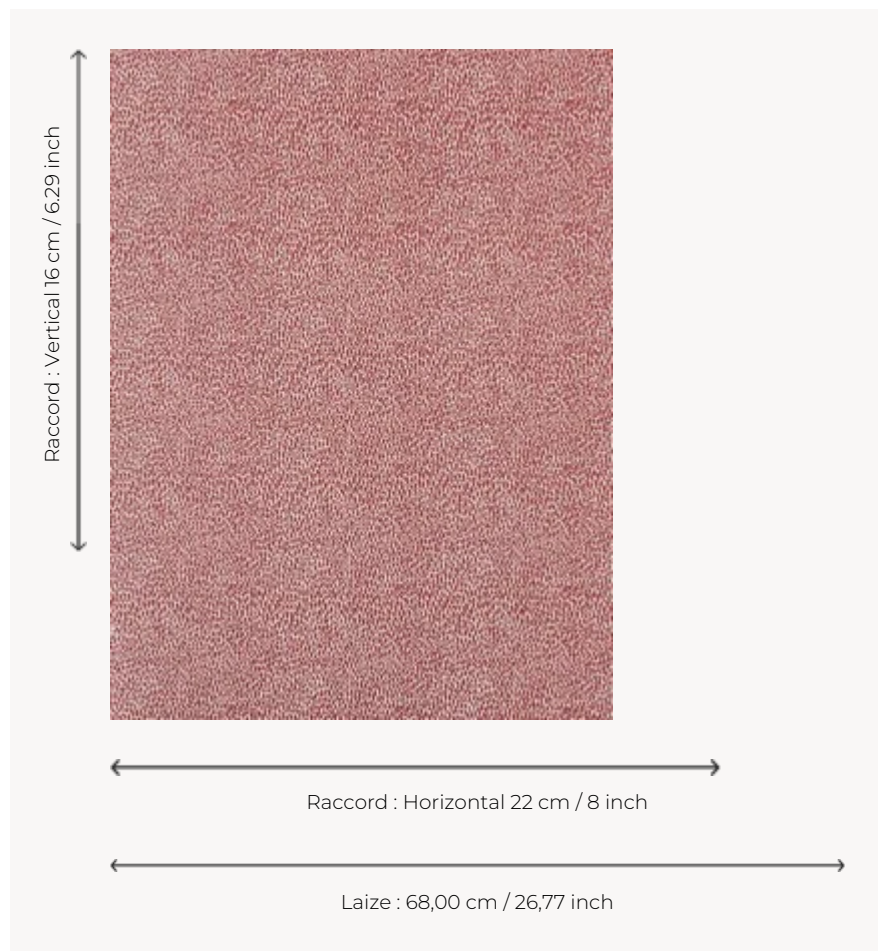

## LP108006 PLUMETTES

This all-over design consists of small stylized motifs that perfectly match the major designs of the collection. PLUMETTE is also reproduced in printed fabric under the reference L4172. Screen printing by hand.

### LP108006 - Rouge

### Le manach

<b>TYPE</b>	Small width printed wallpapers
<b>SALES UNIT</b>	Available per roll of 4,10 mts
<b>BACKING</b>	PAPER
<b>COMPOSITION</b>	-
<b>WIDTH</b>	68 cm / 26,77 inch
<b>REPEAT</b>	H: 22 cm - 8,00 inch V: 16 cm - 6,29 inch Straight repeat
<b>WEIGHT</b>	175 gr / m <sup>2</sup>
<b>CARE</b>	
<b>TRIMMING</b>	Trimmed
<b>HANGING/REMOVING</b>	Paste the paper Wet removable
<b>CERTIFICATIONS</b>	EUROCLASS B-s1,d0 ASTM E84 Class A
<b>INFORMATION</b>	Soaking time before hanging: maximum 2 minutes.
<b>BOOK</b>	L9979PPLM01

## 7 Colors