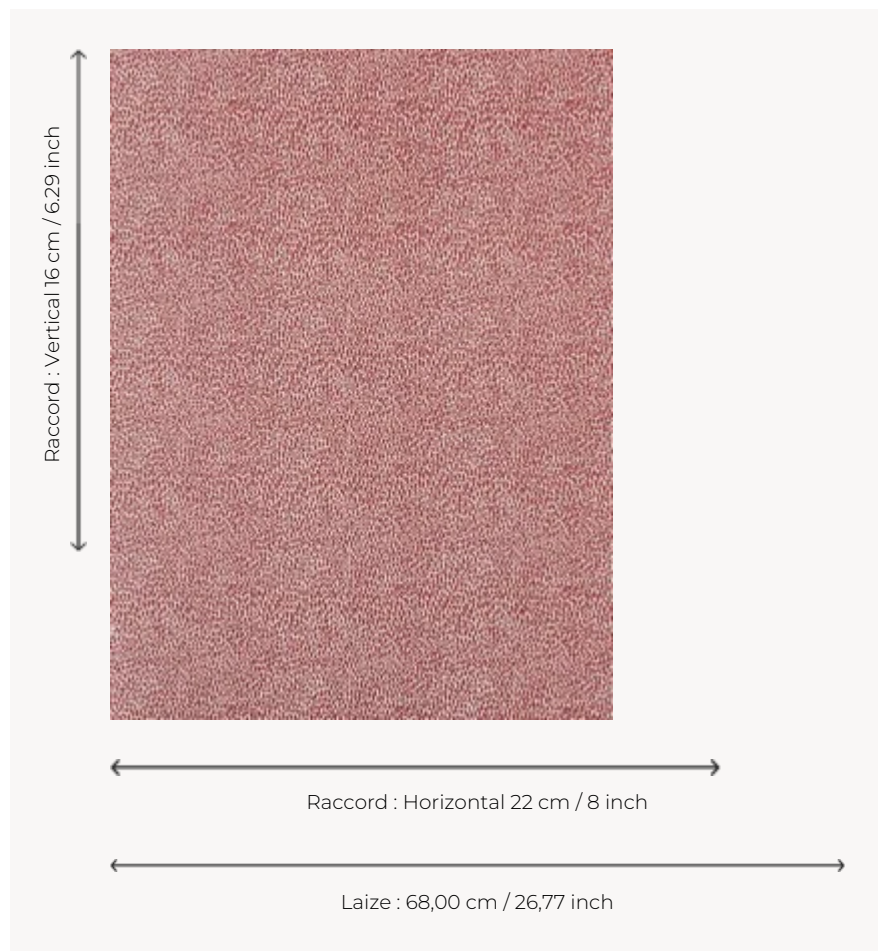

## LP108006 PLUMETTES

This all-over design consists of small stylized motifs that perfectly match the major designs of the collection. PLUMETTE is also reproduced in printed fabric under the reference L4172. Screen printing by hand.

### LP108006 - Rouge

### Le manach

<b>TYPE</b>	Small width printed wallpapers
<b>SALES UNIT</b>	Available per roll of 4,10 mts
<b>BACKING</b>	PAPER
<b>COMPOSITION</b>	-
<b>WIDTH</b>	68 cm / 26,77 inch
<b>REPEAT</b>	H: 22 cm - 8,00 inch V: 16 cm - 6,29 inch Straight repeat
<b>WEIGHT</b>	175 gr / m <sup>2</sup>
<b>CARE</b>	
<b>TRIMMING</b>	Trimmed
<b>HANGING/REMOVING</b>	Paste the paper Wet removable
<b>CERTIFICATIONS</b>	EUROCLASS B-s1,d0 ASTM E84 Class A
<b>INFORMATION</b>	Soaking time before hanging: maximum 2 minutes.
<b>BOOK</b>	L9979PPLM01

## 7 Colors

LP108001  
Sable

LP108002  
Rose

LP108003  
Verveine

LP108004  
Céladon

LP108005  
Bleu

LP108006  
Rouge

LP108007  
Moutarde