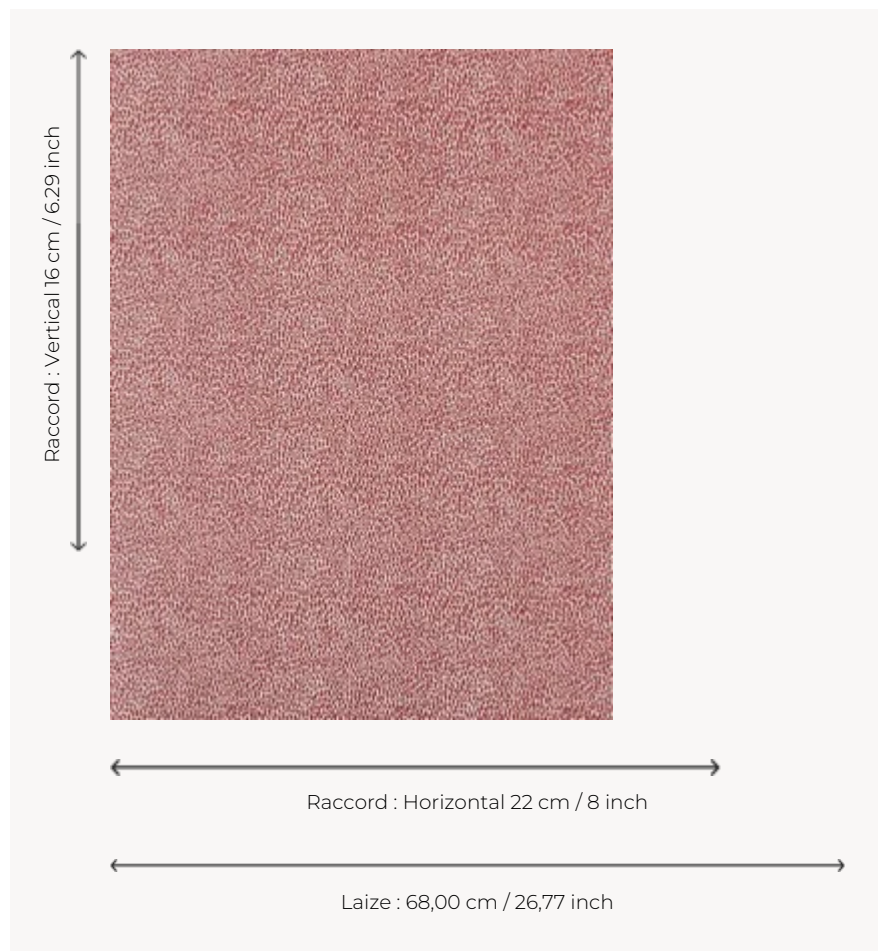

LP108006 PLUMETTES

This all-over design consists of small stylized motifs that perfectly match the major designs of the collection. PLUMETTE is also reproduced in printed fabric under the reference L4172. Screen printing by hand.

LP108006 - Rouge

Le manach

TYPE	Small width printed wallpapers
SALES UNIT	Available per roll of 4,10 mts
BACKING	PAPER
COMPOSITION	-
WIDTH	68 cm / 26,77 inch
REPEAT	H: 22 cm - 8,00 inch V: 16 cm - 6,29 inch Straight repeat
WEIGHT	175 gr / m ²
CARE	
TRIMMING	Trimmed
HANGING/REMOVING	Paste the paper Wet removable
CERTIFICATIONS	EUROCLASS B-s1,d0 ASTM E84 Class A
INFORMATION	Soaking time before hanging: maximum 2 minutes.
BOOK	L9979PPLM01

7 Colors

LP108001
Sable

LP108002
Rose

LP108003
Verveine

LP108004
Céladon

LP108005
Bleu

LP108006
Rouge

LP108007
Moutarde