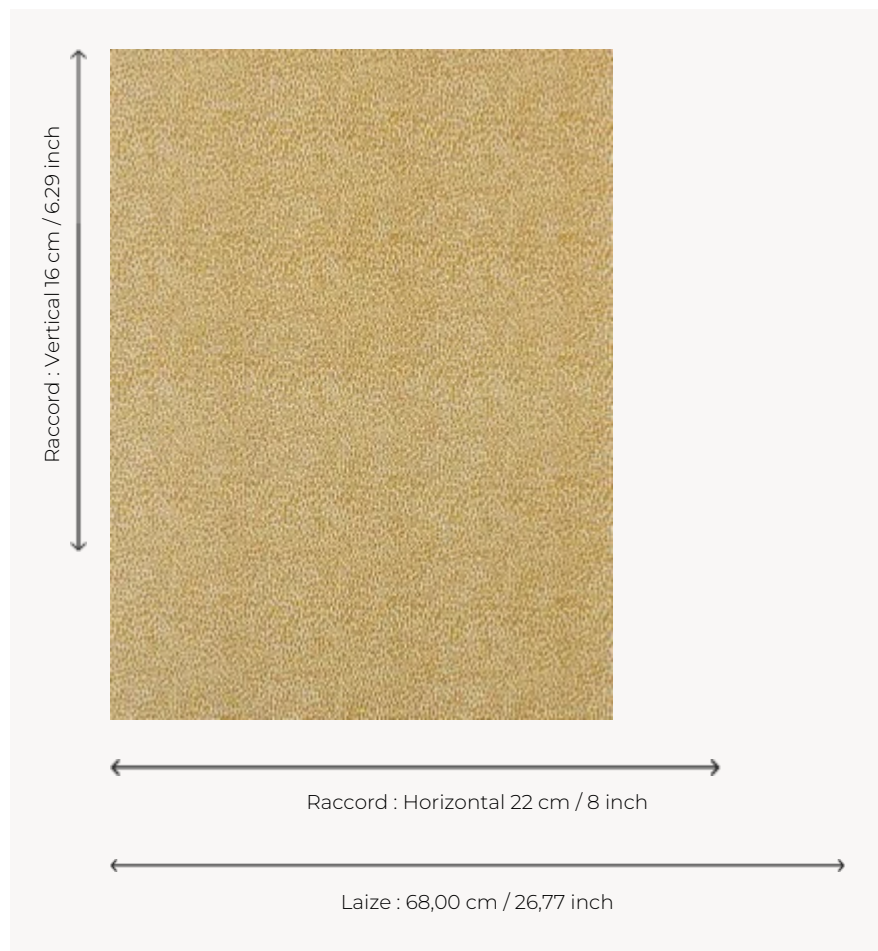

LP108007 PLUMETTES

This all-over design consists of small stylized motifs that perfectly match the major designs of the collection. PLUMETTE is also reproduced in printed fabric under the reference L4172. Screen printing by hand.

LP108007 - Moutarde

Le manach

TYPE	Small width printed wallpapers
SALES UNIT	Available per roll of 4,10 mts
BACKING	PAPER
COMPOSITION	-
WIDTH	68 cm / 26,77 inch
REPEAT	H: 22 cm - 8,00 inch V: 16 cm - 6,29 inch Straight repeat
WEIGHT	175 gr / m ²
CARE	
TRIMMING	Trimmed
HANGING/REMOVING	Paste the paper Wet removable
CERTIFICATIONS	EUROCLASS B-s1,d0 ASTM E84 Class A
INFORMATION	Soaking time before hanging: maximum 2 minutes.
BOOK	L9979PPLM01

7 Colors