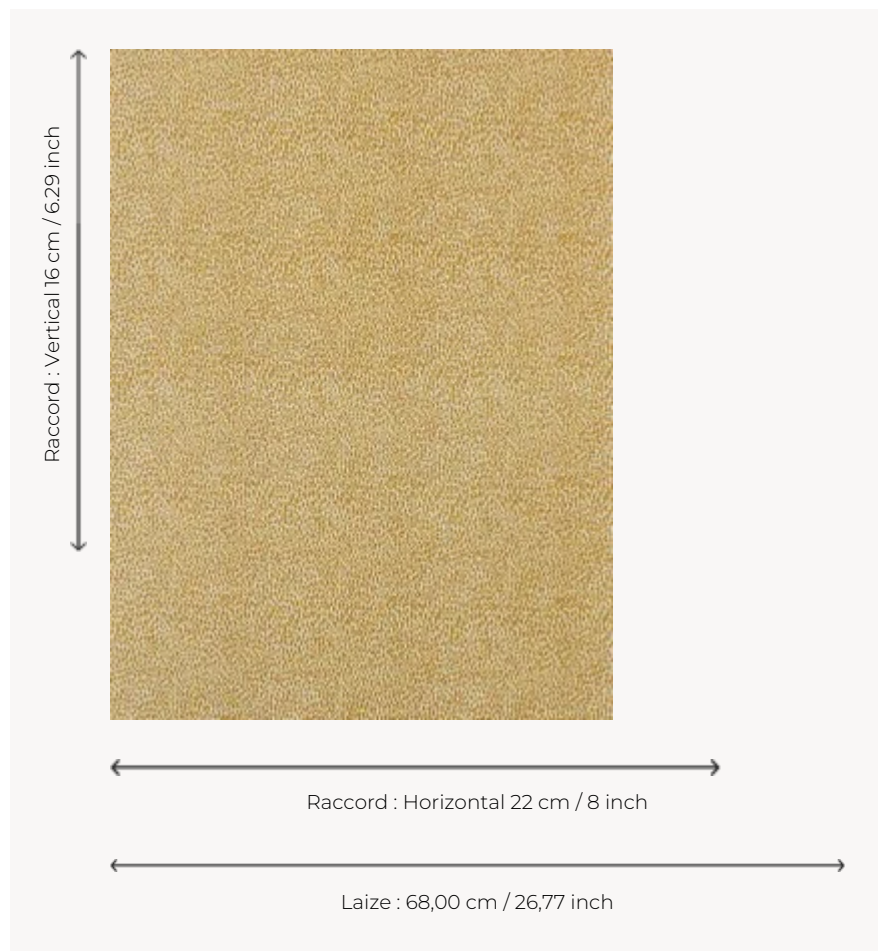

LP108007 PLUMETTES

This all-over design consists of small stylized motifs that perfectly match the major designs of the collection. PLUMETTE is also reproduced in printed fabric under the reference L4172. Screen printing by hand.

LP108007 - Moutarde

Le manach

TYPE	Small width printed wallpapers
SALES UNIT	Available per roll of 4,10 mts
BACKING	PAPER
COMPOSITION	-
WIDTH	68 cm / 26,77 inch
REPEAT	H: 22 cm - 8,00 inch V: 16 cm - 6,29 inch Straight repeat
WEIGHT	175 gr / m ²
CARE	
TRIMMING	Trimmed
HANGING/REMOVING	Paste the paper Wet removable
CERTIFICATIONS	EUROCLASS B-s1,d0 ASTM E84 Class A
INFORMATION	Soaking time before hanging: maximum 2 minutes.
BOOK	L9979PPLM01

7 Colors

LP108001
Sable

LP108002
Rose

LP108003
Verveine

LP108004
Céladon

LP108005
Bleu

LP108006
Rouge

LP108007
Moutarde