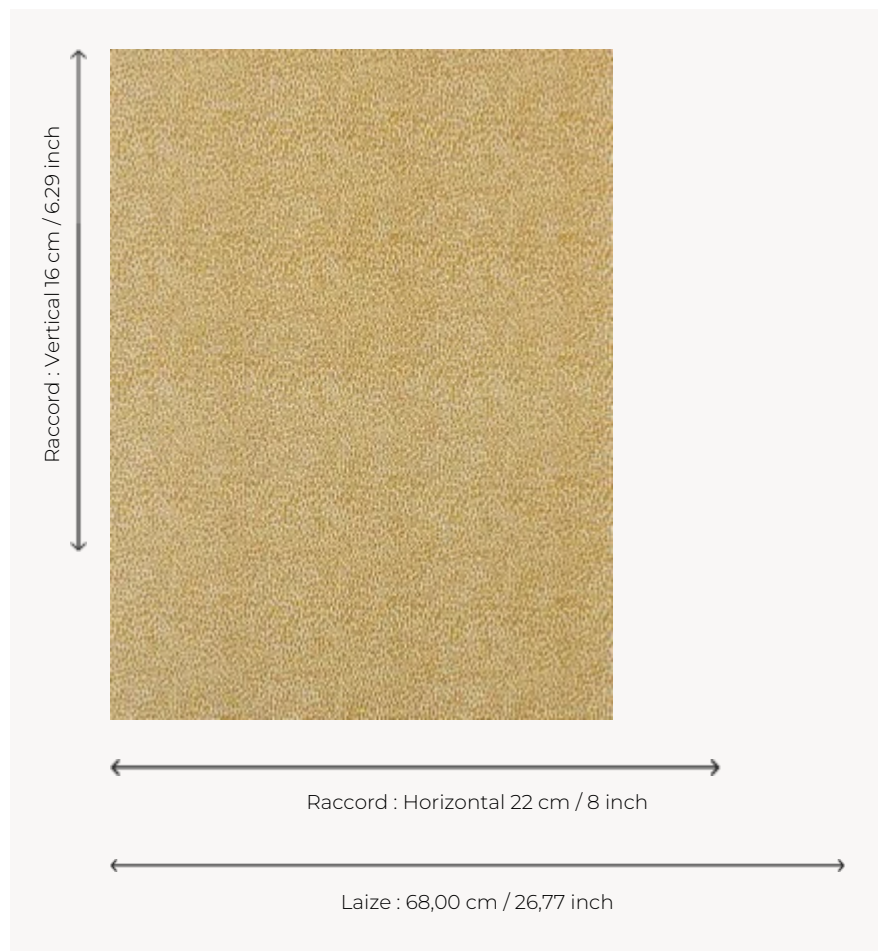

LP108007 PLUMETTES

This all-over design consists of small stylized motifs that perfectly match the major designs of the collection. PLUMETTE is also reproduced in printed fabric under the reference L4172. Screen printing by hand.

LP108007 - Moutarde

Le manach

TYPE	Small width printed wallpapers
SALES UNIT	Available per roll of 4,10 mts
BACKING	PAPER
COMPOSITION	-
WIDTH	68 cm / 26,77 inch
REPEAT	H: 22 cm - 8,00 inch V: 16 cm - 6,29 inch Straight repeat
WEIGHT	175 gr / m ²
CARE	
TRIMMING	Trimmed
HANGING/REMOVING	Paste the paper Wet removable
CERTIFICATIONS	EUROCLASS B-s1,d0 ASTM E84 Class A
INFORMATION	Soaking time before hanging: maximum 2 minutes.
BOOK	L9979PPLM01

7 Colors

LP108001
Sable

LP108002
Rose

LP108003
Verveine

LP108004
Céladon

LP108005
Bleu

LP108006
Rouge

LP108007
Moutarde