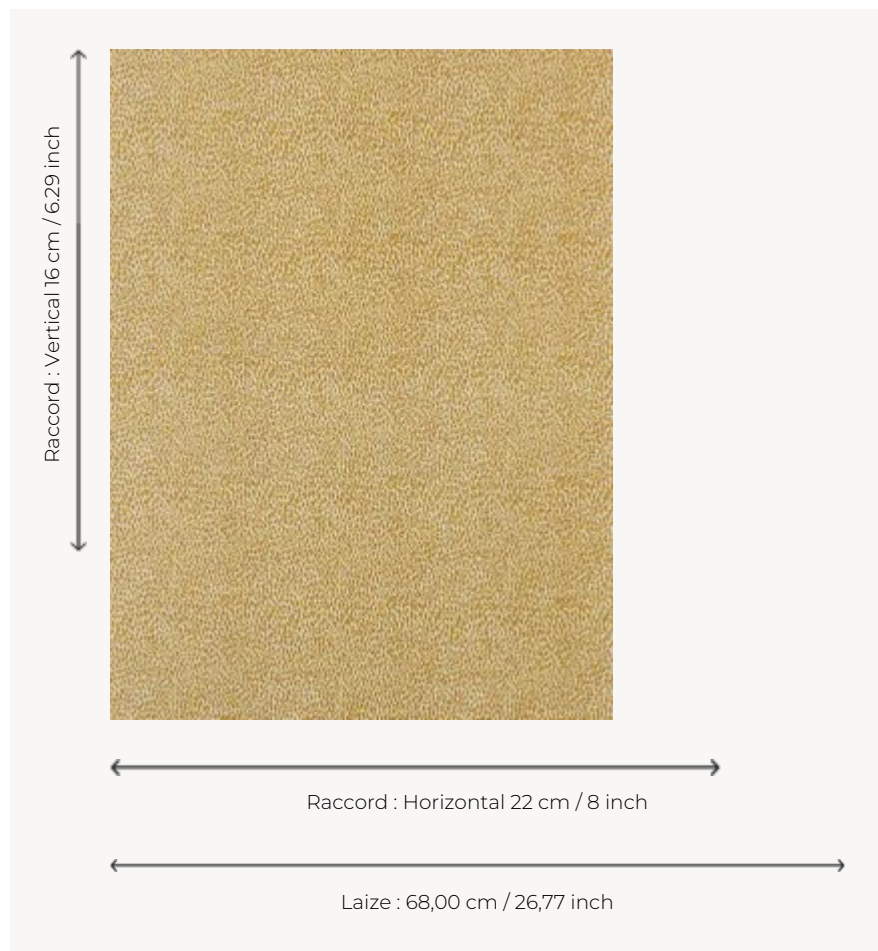

# LP108007 PLUMETTES

This all-over design consists of small stylized motifs that perfectly match the major designs of the collection. PLUMETTE is also reproduced in printed fabric under the reference L4172. Screen printing by hand.

## LP108007 - Moutarde

## Le manach

<b>TYPE</b>	Small width printed wallpapers
<b>SALES UNIT</b>	Available per roll of 4,10 mts
<b>BACKING</b>	PAPER
<b>COMPOSITION</b>	-
<b>WIDTH</b>	68 cm / 26,77 inch
<b>REPEAT</b>	H: 22 cm - 8,00 inch V: 16 cm - 6,29 inch Straight repeat
<b>WEIGHT</b>	175 gr / m <sup>2</sup>
<b>CARE</b>	
<b>TRIMMING</b>	Trimmed
<b>HANGING/REMOVING</b>	Paste the paper Wet removable
<b>CERTIFICATIONS</b>	EUROCLASS B-s1,d0 ASTM E84 Class A
<b>INFORMATION</b>	Soaking time before hanging: maximum 2 minutes.
<b>BOOK</b>	L9979PPLM01

## 7 Colors

LP108001  
Sable

LP108002  
Rose

LP108003  
Verveine

LP108004  
Céladon

LP108005  
Bleu

LP108006  
Rouge

LP108007  
Moutarde