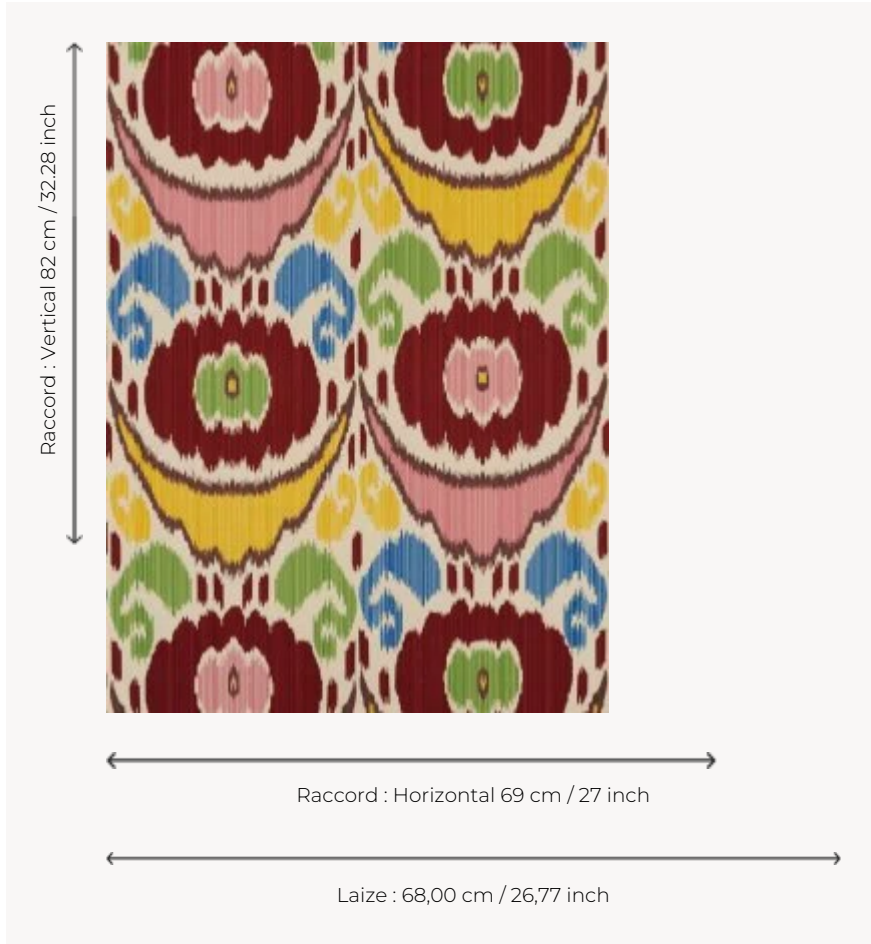

LP110001 TARAZ

A spectacular ikat that celebrates the House's taste for this type of fabric... It follows the Concini and Galigai designs, magnificent ikats that Le Manach is renowned for. Screen printing by hand.
Reproduction of an archive from the House.

LP110001 - Original

Le manach

TYPE	Small width printed wallpapers
SALES UNIT	Available per roll of 4,57 mts
BACKING	PAPER
COMPOSITION	-
WIDTH	68 cm / 26,77 inch
REPEAT	H: 69 cm - 27,00 inch V: 82 cm - 32,28 inch Straight repeat
WEIGHT	150 gr / m ²
CARE	
TRIMMING	Not trimmed
HANGING/REMOVING	Paste the paper Wet removable
CERTIFICATIONS	EUROCLASS B-s1,d0 ASTM E84 Class A
NOTES	Hand screen printed
INFORMATION	Soaking time before hanging: maximum 2 minutes. Use the trim & join marks during installation. Double-cut installation.
BOOK	L9979PPLM01

3 Colors

LP110001
Original

LP110002
Pivoine

LP110003
Moutarde