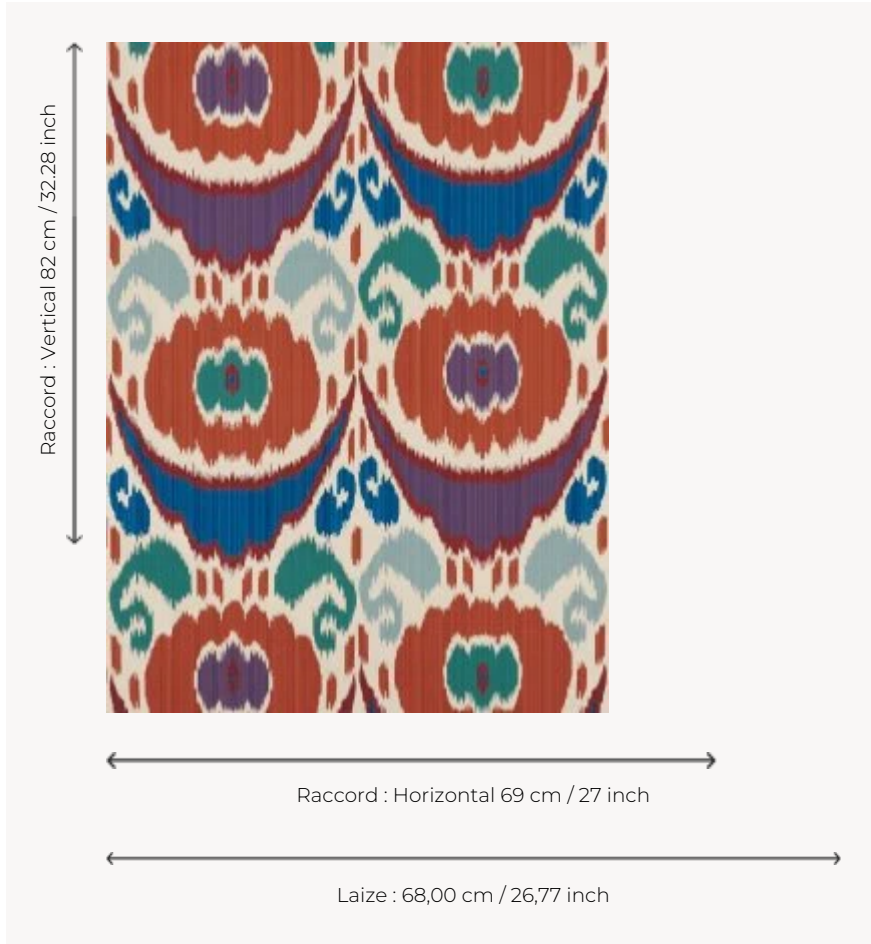

LP110002 TARAZ

A spectacular ikat that celebrates the House's taste for this type of fabric... It follows the Concini and Galigai designs, magnificent ikats that Le Manach is renowned for. Screen printing by hand.
Reproduction of an archive from the House.

LP110002 - Pivoine

Le manach

TYPE	Small width printed wallpapers
SALES UNIT	Available per roll of 4,57 mts
BACKING	PAPER
COMPOSITION	-
WIDTH	68 cm / 26,77 inch
REPEAT	H: 69 cm - 27,00 inch V: 82 cm - 32,28 inch Straight repeat
WEIGHT	150 gr / m ²
CARE	
TRIMMING	Not trimmed
HANGING/REMOVING	Paste the paper Wet removable
CERTIFICATIONS	EUROCLASS B-s1,d0 ASTM E84 Class A
NOTES	Hand screen printed
INFORMATION	Soaking time before hanging: maximum 2 minutes. Use the trim & join marks during installation. Double-cut installation.
BOOK	L9979PPLM01

3 Colors

LP110001
Original

LP110002
Pivoine

LP110003
Moutarde