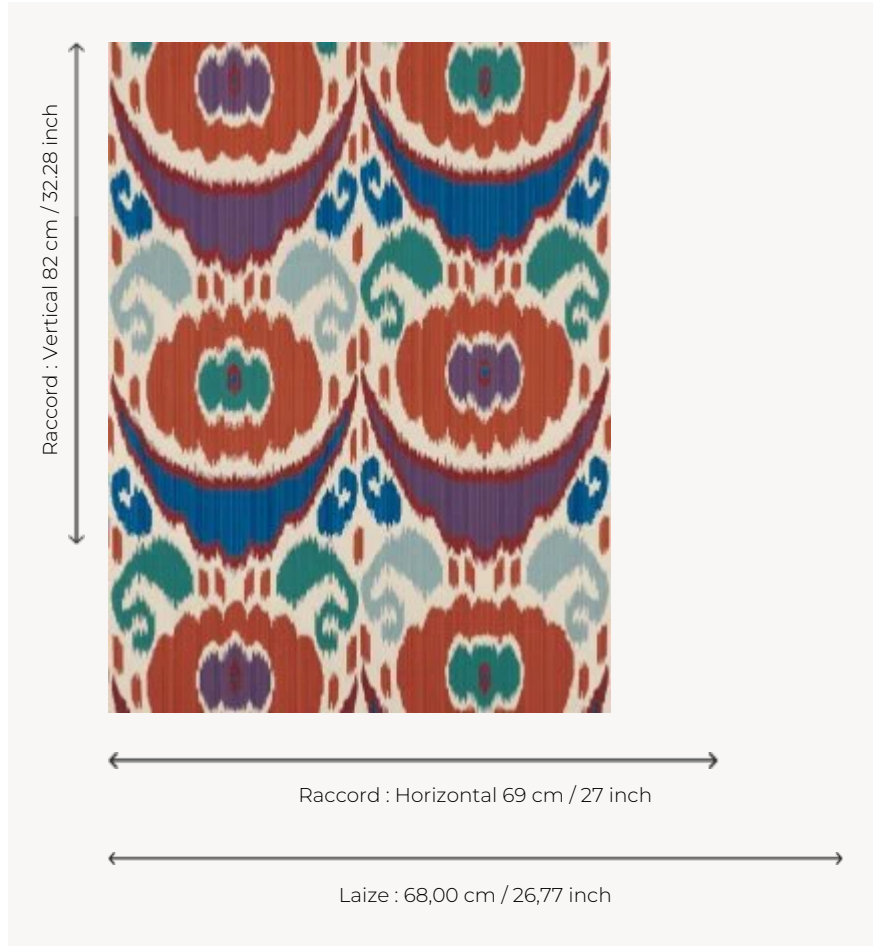

LP110002 TARAZ

A spectacular ikat that celebrates the House's taste for this type of fabric... It follows the Concini and Galigai designs, magnificent ikats that Le Manach is renowned for. Screen printing by hand.
Reproduction of an archive from the House.

LP110002 - Pivoine

Le manach

TYPE	Small width printed wallpapers
SALES UNIT	Available per roll of 4,57 mts
BACKING	PAPER
COMPOSITION	-
WIDTH	68 cm / 26,77 inch
REPEAT	H: 69 cm - 27,00 inch V: 82 cm - 32,28 inch Straight repeat
WEIGHT	150 gr / m ²
CARE	
TRIMMING	Not trimmed
HANGING/REMOVING	Paste the paper Wet removable
CERTIFICATIONS	EUROCLASS B-s1,d0 ASTM E84 Class A
NOTES	Hand screen printed
INFORMATION	Soaking time before hanging: maximum 2 minutes. Use the trim & join marks during installation. Double-cut installation.
BOOK	L9979PPLM01

3 Colors

LP110001
Original

LP110002
Pivoine

LP110003
Moutarde