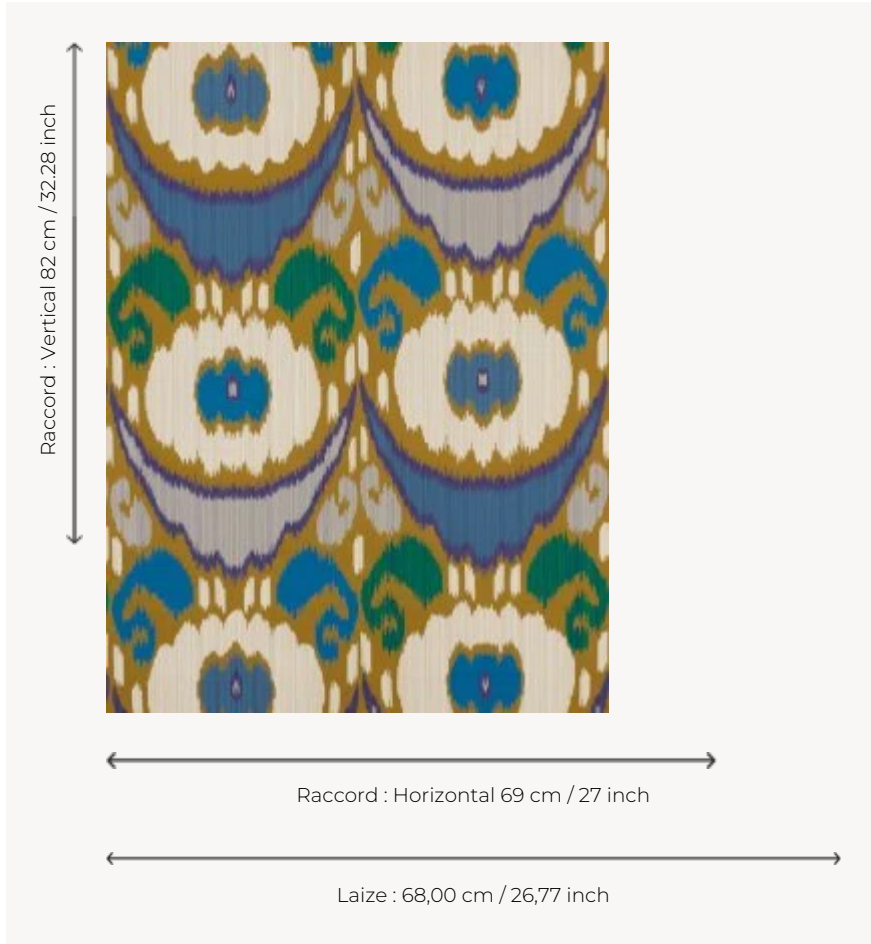

LP110003 TARAZ

A spectacular ikat that celebrates the House's taste for this type of fabric... It follows the Concini and Galigai designs, magnificent ikats that Le Manach is renowned for. Screen printing by hand.
Reproduction of an archive from the House.

LP110003 - Moutarde

Le manach

TYPE	Small width printed wallpapers
SALES UNIT	Available per roll of 4,57 mts
BACKING	PAPER
COMPOSITION	-
WIDTH	68 cm / 26,77 inch
REPEAT	H: 69 cm - 27,00 inch V: 82 cm - 32,28 inch Straight repeat
WEIGHT	150 gr / m ²
CARE	
TRIMMING	Not trimmed
HANGING/REMOVING	Paste the paper Wet removable
CERTIFICATIONS	EUROCLASS B-s1,d0 ASTM E84 Class A
NOTES	Hand screen printed
INFORMATION	Soaking time before hanging: maximum 2 minutes. Use the trim & join marks during installation. Double-cut installation.
BOOK	L9979PPLM01

3 Colors

LP110001
Original

LP110002
Pivoine

LP110003
Moutarde