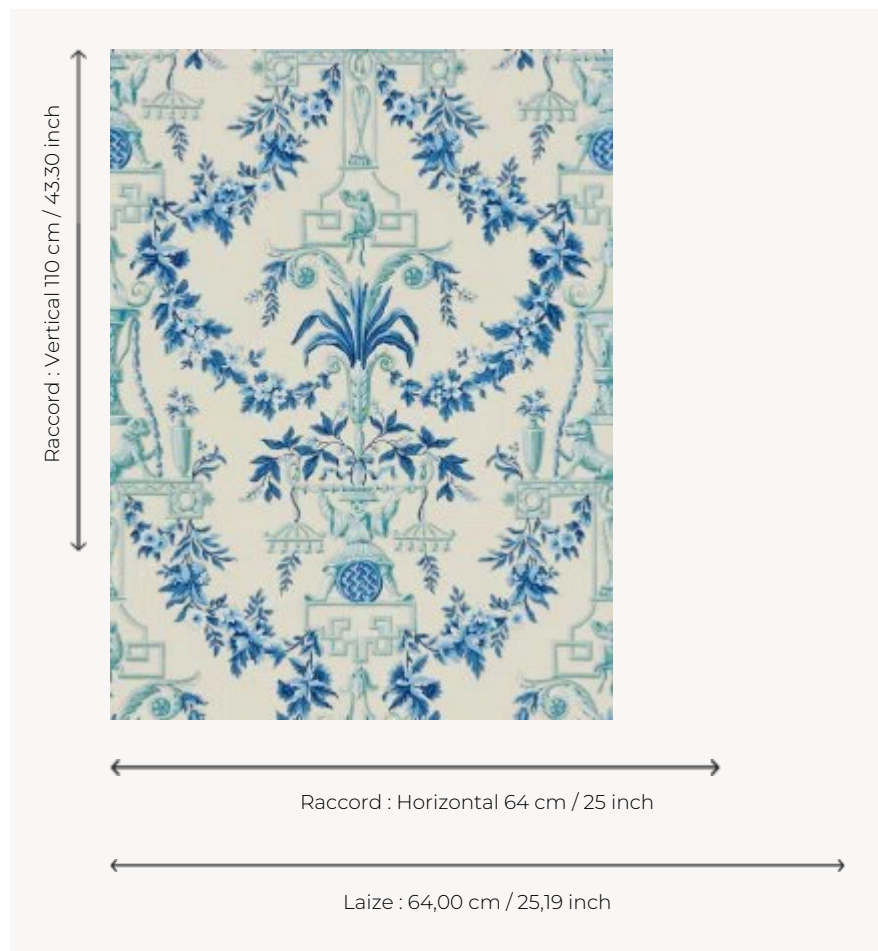

LP111002 LES LIONS

LES LIONS reproduces a fitted wallpaper printed with the block printing technique by the Royale Réveillon manufacturer in Paris around 1786. We keep the original wallpaper in our archives. This motif is also available on printed percale under the reference L3636 Screen printing by hand.

LP111002 - Bleu

Le manach

TYPE	Small width printed wallpapers
SALES UNIT	Available per roll of 4,57 mts
BACKING	PAPER
COMPOSITION	-
WIDTH	64 cm / 25,19 inch
REPEAT	H: 64 cm - 25,00 inch V: 110 cm - 43,30 inch Straight repeat
WEIGHT	150 gr / m ²
CARE	
TRIMMING	Not trimmed
HANGING/REMOVING	Paste the paper Wet removable
CERTIFICATIONS	EUROCLASS B-s1,d0 ASTM E84 Class A
NOTES	Hand screen printed
INFORMATION	Soaking time before hanging: maximum 2 minutes. Use the trim & join marks during installation. Double-cut installation.
BOOK	L9979PPLM01