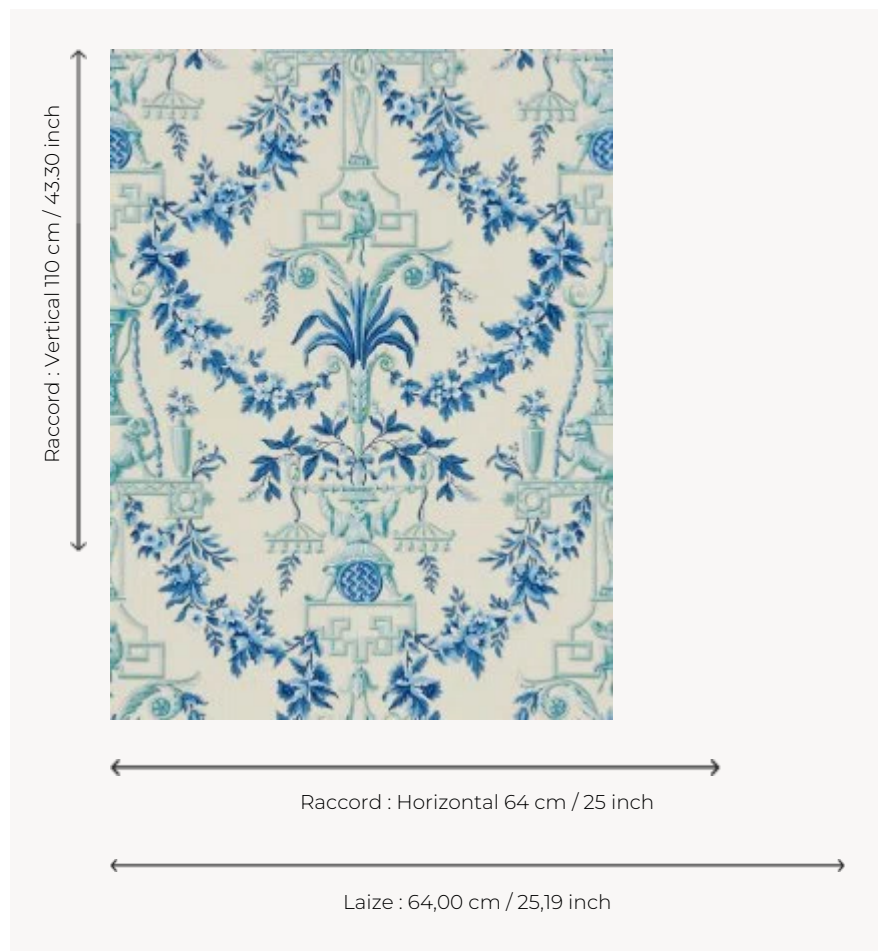

LP111002 LES LIONS

LES LIONS reproduces a fitted wallpaper printed with the block printing technique by the Royale Réveillon manufacturer in Paris around 1786. We keep the original wallpaper in our archives. This motif is also available on printed percale under the reference L3636 Screen printing by hand.

LP111002 - Bleu

Le manach

TYPE	Small width printed wallpapers
SALES UNIT	Available per roll of 4,57 mts
BACKING	PAPER
COMPOSITION	-
WIDTH	64 cm / 25,19 inch
REPEAT	H: 64 cm - 25,00 inch V: 110 cm - 43,30 inch Straight repeat
WEIGHT	150 gr / m ²
CARE	
TRIMMING	Not trimmed
HANGING/REMOVING	Paste the paper Wet removable
CERTIFICATIONS	EUROCLASS B-s1,d0 ASTM E84 Class A
NOTES	Hand screen printed
INFORMATION	Soaking time before hanging: maximum 2 minutes. Use the trim & join marks during installation. Double-cut installation.
BOOK	L9979PPLM01