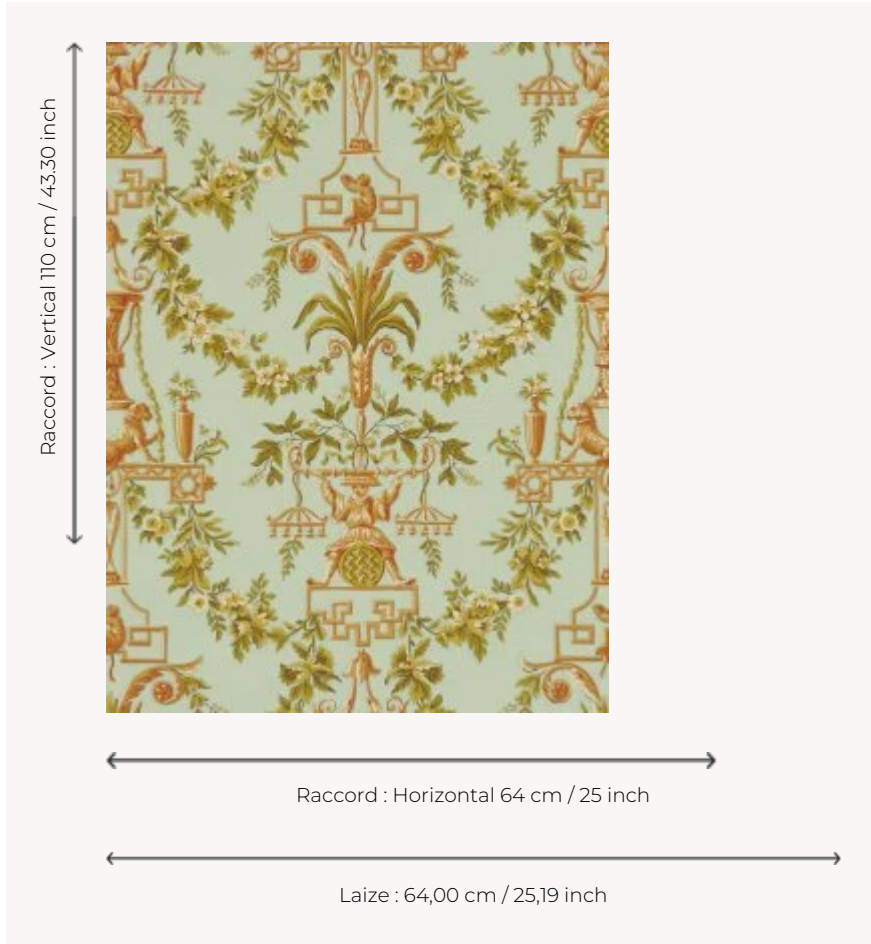

LP111004 LES LIONS

LES LIONS reproduces a fitted wallpaper printed with the block printing technique by the Royale Réveillon manufacturer in Paris around 1786. We keep the original wallpaper in our archives. This motif is also available on printed percale under the reference L3636 Screen printing by hand.

LP111004 - Amande

Le manach

TYPE	Small width printed wallpapers
SALES UNIT	Available per roll of 4,57 mts
BACKING	PAPER
COMPOSITION	-
WIDTH	64 cm / 25,19 inch
REPEAT	H: 64 cm - 25,00 inch V: 110 cm - 43,30 inch Straight repeat
WEIGHT	150 gr / m ²
CARE	
TRIMMING	Not trimmed
HANGING/REMOVING	Paste the paper Wet removable
CERTIFICATIONS	EUROCLASS B-s1,d0 ASTM E84 Class A
NOTES	Hand screen printed
INFORMATION	Soaking time before hanging: maximum 2 minutes. Use the trim & join marks during installation. Double-cut installation.
BOOK	L9979PPLM01

4 Colors

LP111001
Pivoine

LP111002
Bleu

LP111003
Lavandier

LP111004
Amande