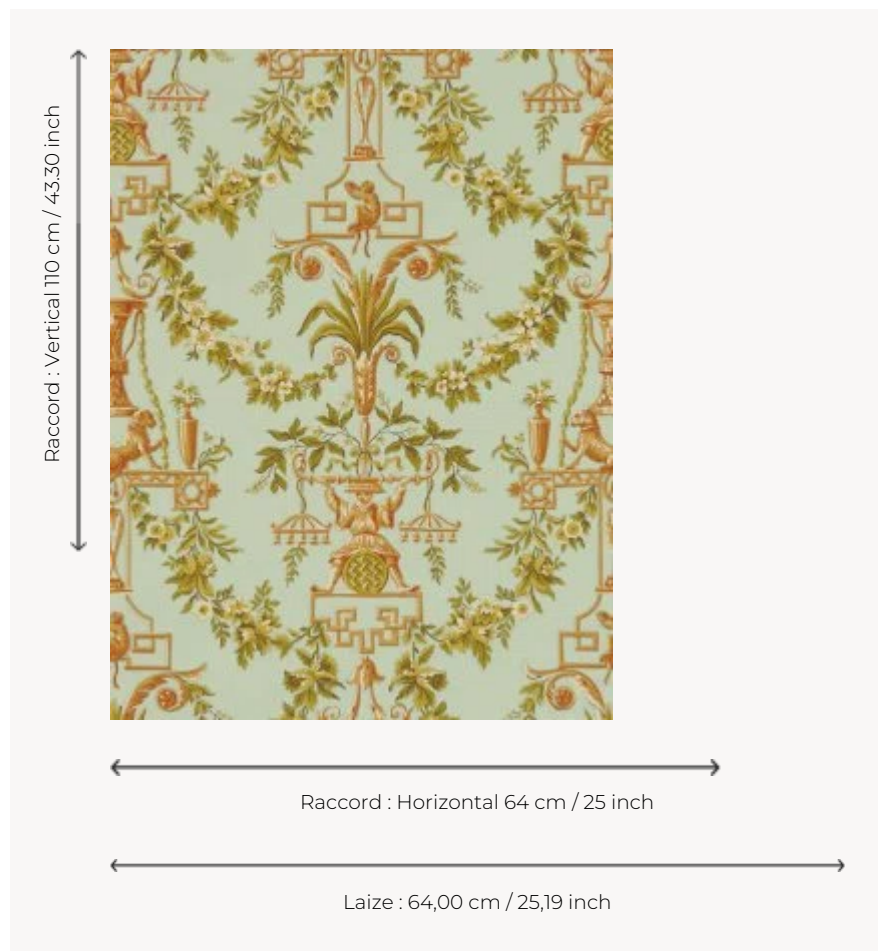

LP111004 LES LIONS

LES LIONS reproduces a fitted wallpaper printed with the block printing technique by the Royale Réveillon manufacturer in Paris around 1786. We keep the original wallpaper in our archives. This motif is also available on printed percale under the reference L3636 Screen printing by hand.

LP111004 - Amande

Le manach

TYPE	Small width printed wallpapers
SALES UNIT	Available per roll of 4,57 mts
BACKING	PAPER
COMPOSITION	-
WIDTH	64 cm / 25,19 inch
REPEAT	H: 64 cm - 25,00 inch V: 110 cm - 43,30 inch Straight repeat
WEIGHT	150 gr / m ²
CARE	
TRIMMING	Not trimmed
HANGING/REMOVING	Paste the paper Wet removable
CERTIFICATIONS	EUROCLASS B-s1,d0 ASTM E84 Class A
NOTES	Hand screen printed
INFORMATION	Soaking time before hanging: maximum 2 minutes. Use the trim & join marks during installation. Double-cut installation.
BOOK	L9979PPLM01