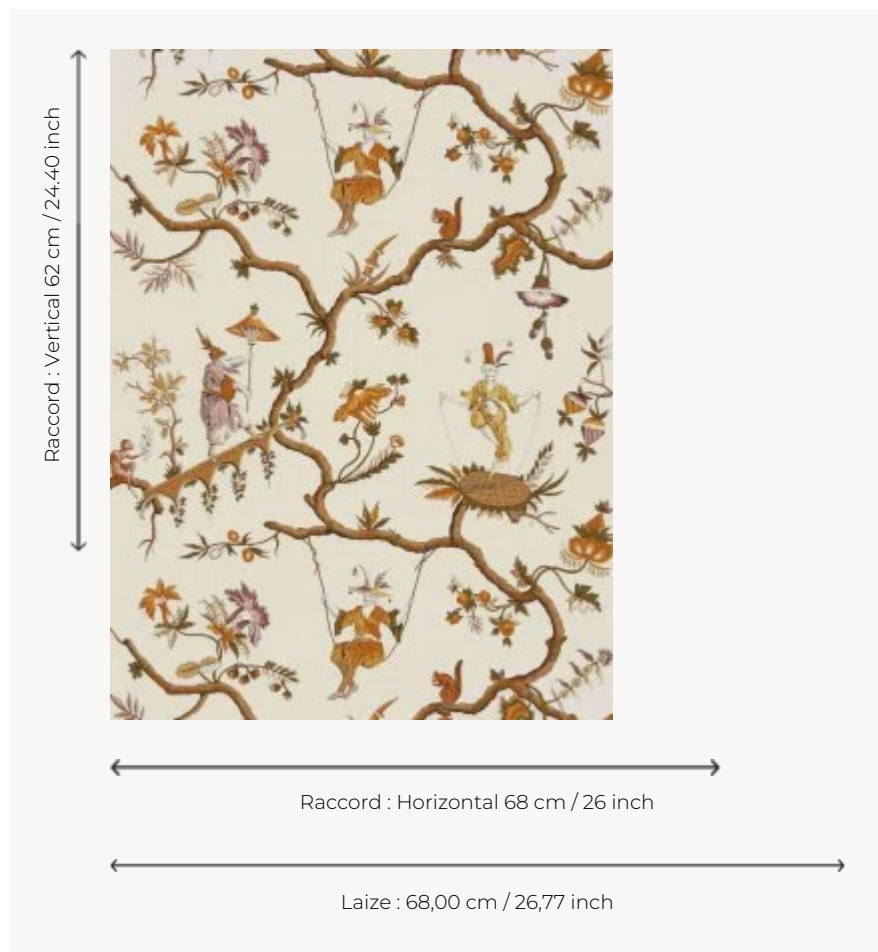

LP112001 MIKADO

Taking from one of the House's emblematic prints, known under the reference L2804, MIKADO is loosely based on the fabric design called "Chinese Acrobats". To create this design, which was printed in the Senn Bidermann & Cie factory in Wessering in 1790, the designer used several works by Pillement. Screen printing by hand.

LP112001 - Ocre

Le manach

TYPE	Small width printed wallpapers
SALES UNIT	Available per roll of 4,57 mts
BACKING	PAPER
COMPOSITION	-
WIDTH	68 cm / 26,77 inch
REPEAT	H: 68 cm - 26,00 inch V: 62 cm - 24,40 inch Half drop repeat
WEIGHT	150 gr / m ²
CARE	
TRIMMING	Not trimmed
HANGING/REMOVING	Paste the paper Wet removable
CERTIFICATIONS	EUROCLASS B-s1,d0 ASTM E84 Class A
NOTES	Hand screen printed
INFORMATION	Soaking time before hanging: maximum 2 minutes. Use the trim & join marks during installation. Double-cut installation.
BOOK	L9979PPLM01

3 Colors

LP112001
Ocre

LP112002
Pivoine

LP112003
Aqua