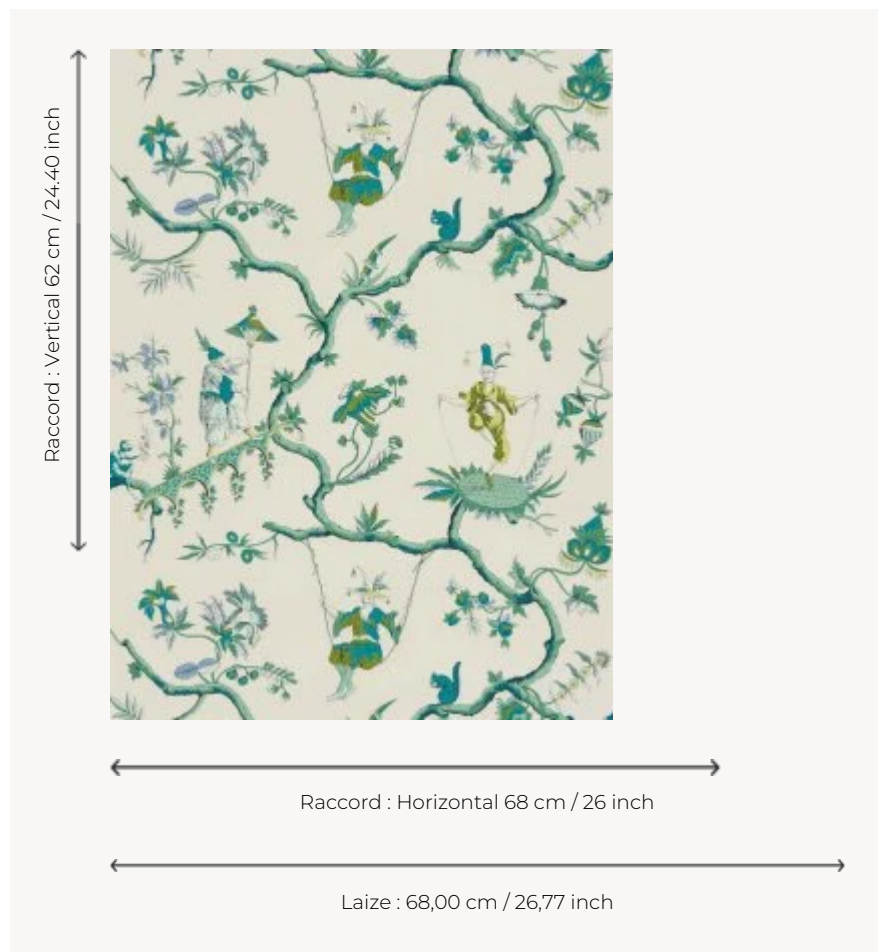

LP112003 MIKADO

Taking from one of the House's emblematic prints, known under the reference L2804, MIKADO is loosely based on the fabric design called "Chinese Acrobats". To create this design, which was printed in the Senn Bidermann & Cie factory in Wessering in 1790, the designer used several works by Pillement. Screen printing by hand.

LP112003 - Aqua

Le manach

TYPE	Small width printed wallpapers
SALES UNIT	Available per roll of 4,57 mts
BACKING	PAPER
COMPOSITION	-
WIDTH	68 cm / 26,77 inch
REPEAT	H: 68 cm - 26,00 inch V: 62 cm - 24,40 inch Half drop repeat
WEIGHT	150 gr / m ²
CARE	
TRIMMING	Not trimmed
HANGING/REMOVING	Paste the paper Wet removable
CERTIFICATIONS	EUROCLASS B-s1,d0 ASTM E84 Class A
NOTES	Hand screen printed
INFORMATION	Soaking time before hanging: maximum 2 minutes. Use the trim & join marks during installation. Double-cut installation.
BOOK	L9979PPLM01

3 Colors

LP112001
Ocre

LP112002
Pivoine

LP112003
Aqua