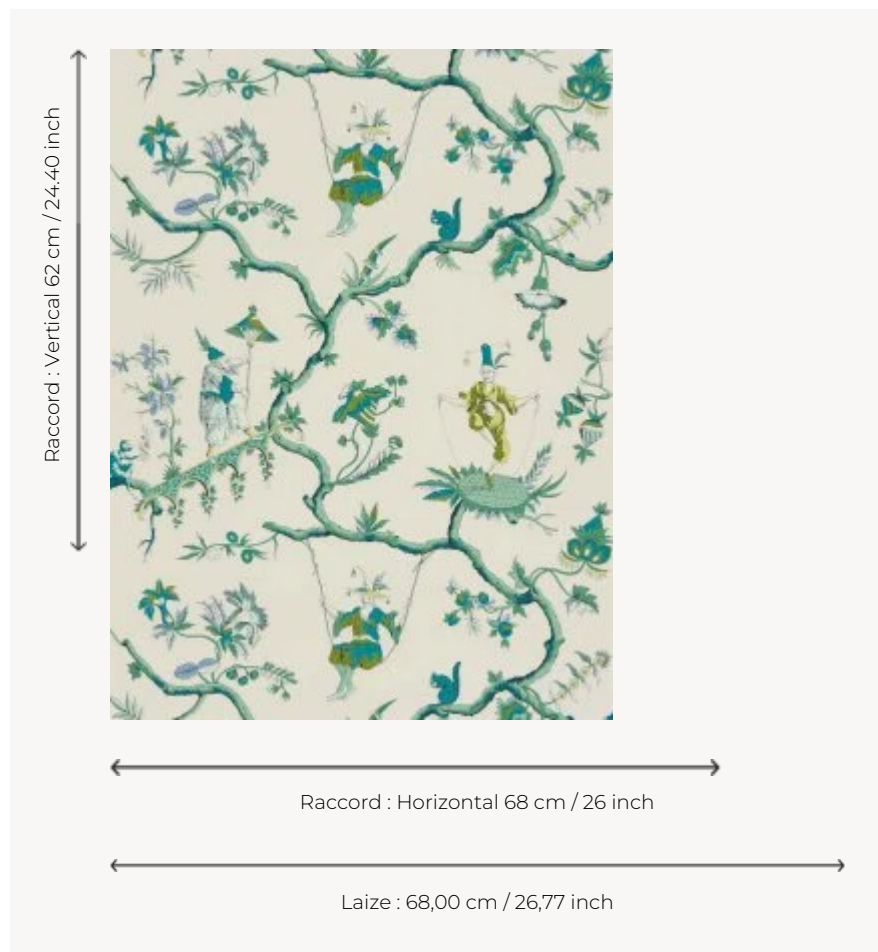

LP112003 MIKADO

Taking from one of the House's emblematic prints, known under the reference L2804, MIKADO is loosely based on the fabric design called "Chinese Acrobats". To create this design, which was printed in the Senn Bidermann & Cie factory in Wessering in 1790, the designer used several works by Pillement. Screen printing by hand.

LP112003 - Aqua

Le manach

TYPE	Small width printed wallpapers
SALES UNIT	Available per roll of 4,57 mts
BACKING	PAPER
COMPOSITION	-
WIDTH	68 cm / 26,77 inch
REPEAT	H: 68 cm - 26,00 inch V: 62 cm - 24,40 inch Half drop repeat
WEIGHT	150 gr / m ²
CARE	
TRIMMING	Not trimmed
HANGING/REMOVING	Paste the paper Wet removable
CERTIFICATIONS	EUROCLASS B-s1,d0 ASTM E84 Class A
NOTES	Hand screen printed
INFORMATION	Soaking time before hanging: maximum 2 minutes. Use the trim & join marks during installation. Double-cut installation.
BOOK	L9979PPLM01

3 Colors

LP112001
Ocre

LP112002
Pivoine

LP112003
Aqua