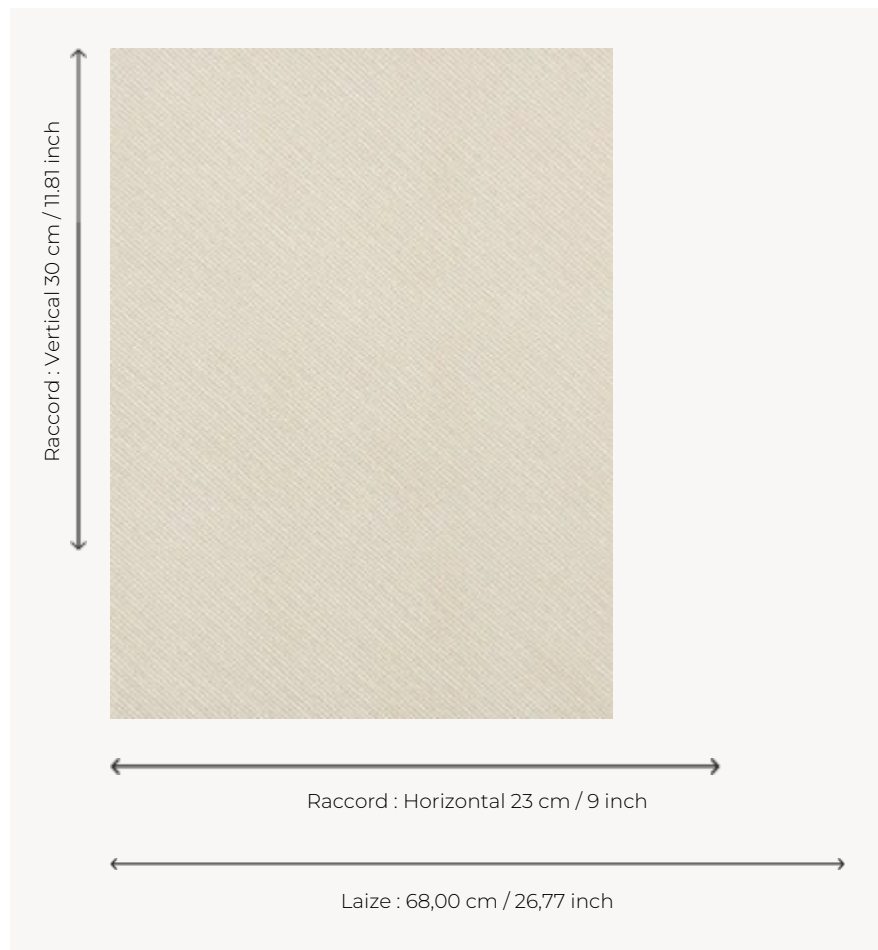

LP113001 FLORIDE

The special feature of this motif resides in the placement of a lightly undulating stripe, not vertically as usual but diagonally, creating a lovely dynamic effect. Screen printing by hand.

LP113001 - Sable

Le manach

TYPE	Small width printed wallpapers
SALES UNIT	Available per roll of 4,57 mts
BACKING	PAPER
COMPOSITION	-
WIDTH	68 cm / 26,77 inch
REPEAT	H: 23 cm - 9,00 inch V: 30 cm - 11,81 inch Straight repeat
WEIGHT	150 gr / m ²
CARE	
TRIMMING	Not trimmed
HANGING/REMOVING	Paste the paper Wet removable
CERTIFICATIONS	EUROCLASS B-s1,d0 ASTM E84 Class A
NOTES	Hand screen printed
INFORMATION	Soaking time before hanging: maximum 2 minutes. Use the trim & join marks during installation. Double-cut installation.
BOOK	L9979PPLM01

2 Colors

LP113001
Sable

LP113005
Rose