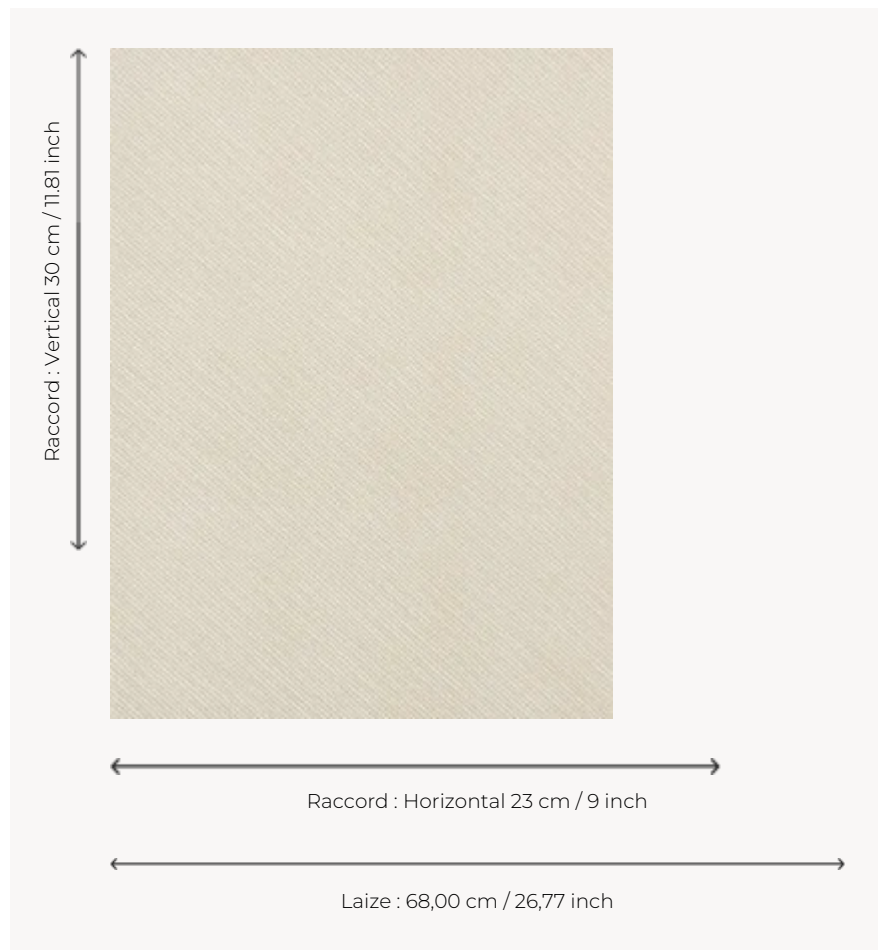

# LP113001 FLORIDE

The special feature of this motif resides in the placement of a lightly undulating stripe, not vertically as usual but diagonally, creating a lovely dynamic effect. Screen printing by hand.

## LP113001 - Sable

## Le manach

<b>TYPE</b>	Small width printed wallpapers
<b>SALES UNIT</b>	Available per roll of 4,57 mts
<b>BACKING</b>	PAPER
<b>COMPOSITION</b>	-
<b>WIDTH</b>	68 cm / 26,77 inch
<b>REPEAT</b>	H: 23 cm - 9,00 inch V: 30 cm - 11,81 inch Straight repeat
<b>WEIGHT</b>	150 gr / m <sup>2</sup>
<b>CARE</b>	
<b>TRIMMING</b>	Not trimmed
<b>HANGING/REMOVING</b>	Paste the paper Wet removable
<b>CERTIFICATIONS</b>	EUROCLASS B-s1,d0 ASTM E84 Class A
<b>NOTES</b>	Hand screen printed
<b>INFORMATION</b>	Soaking time before hanging: maximum 2 minutes. Use the trim & join marks during installation. Double-cut installation.
<b>BOOK</b>	L9979PPLM01

## 2 Colors

LP113001  
Sable

LP113005  
Rose