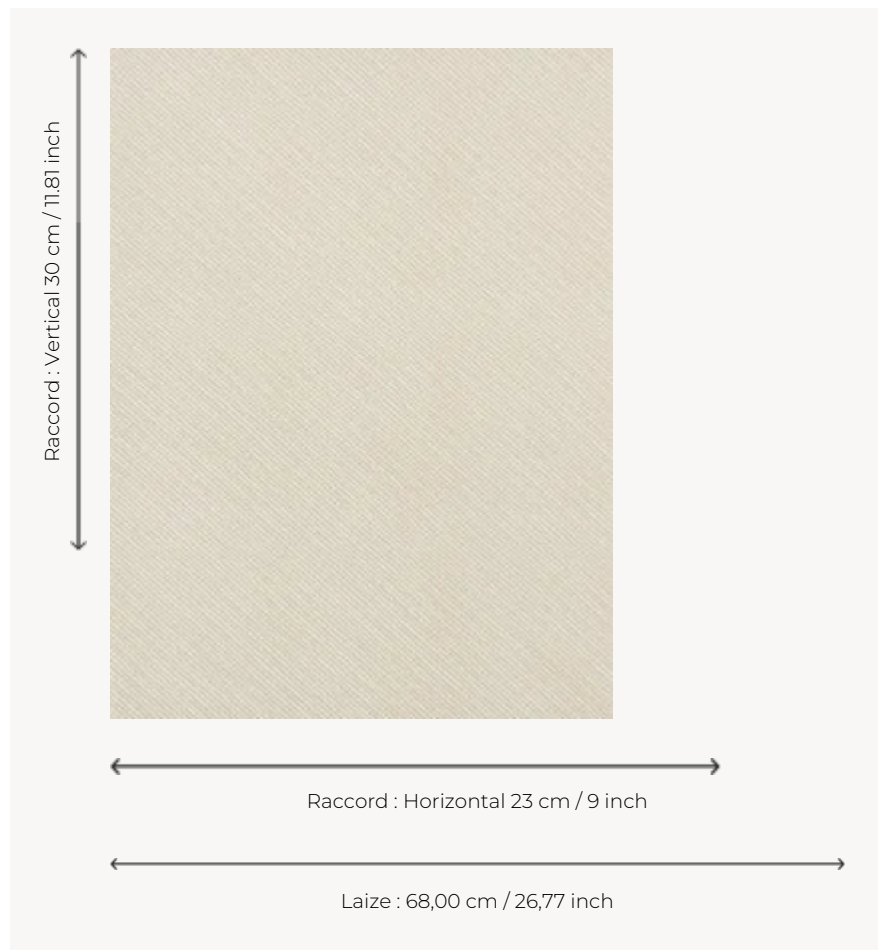

LP113001 FLORIDE

The special feature of this motif resides in the placement of a lightly undulating stripe, not vertically as usual but diagonally, creating a lovely dynamic effect. Screen printing by hand.

LP113001 - Sable

Le manach

TYPE	Small width printed wallpapers
SALES UNIT	Available per roll of 4,57 mts
BACKING	PAPER
COMPOSITION	-
WIDTH	68 cm / 26,77 inch
REPEAT	H: 23 cm - 9,00 inch V: 30 cm - 11,81 inch Straight repeat
WEIGHT	150 gr / m ²
CARE	
TRIMMING	Not trimmed
HANGING/REMOVING	Paste the paper Wet removable
CERTIFICATIONS	EUROCLASS B-s1,d0 ASTM E84 Class A
NOTES	Hand screen printed
INFORMATION	Soaking time before hanging: maximum 2 minutes. Use the trim & join marks during installation. Double-cut installation.
BOOK	L9979PPLM01

2 Colors

LP113001
Sable

LP113005
Rose